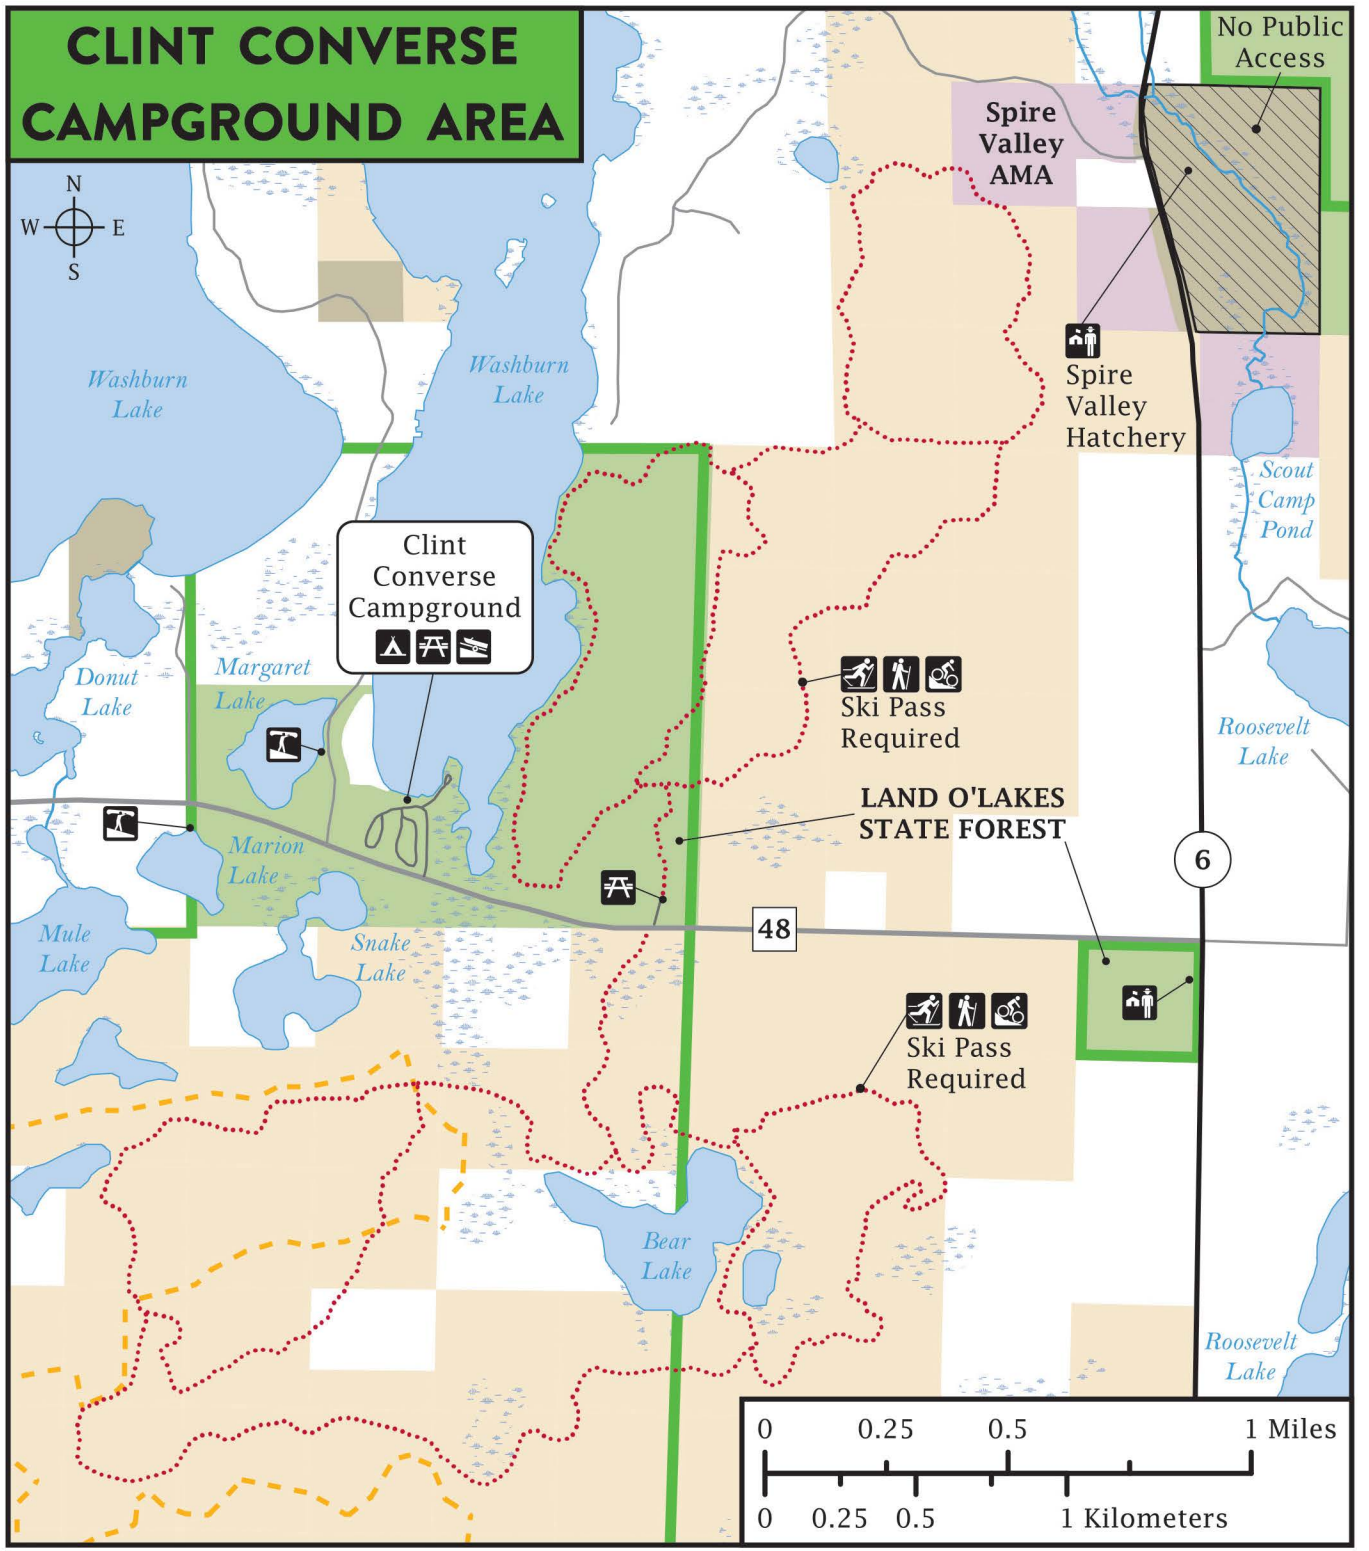

CLINT CONVERSE CAMPGROUND AREA

Clint
Converse
Campground

Ski Pass
Required

LAND O'LAKES
STATE FOREST

48

Ski Pass
Required

6

No Public
Access

Spire
Valley
AMA

Spire
Valley
Hatchery

Scout
Camp
Pond

Roosevelt
Lake

Roosevelt
Lake