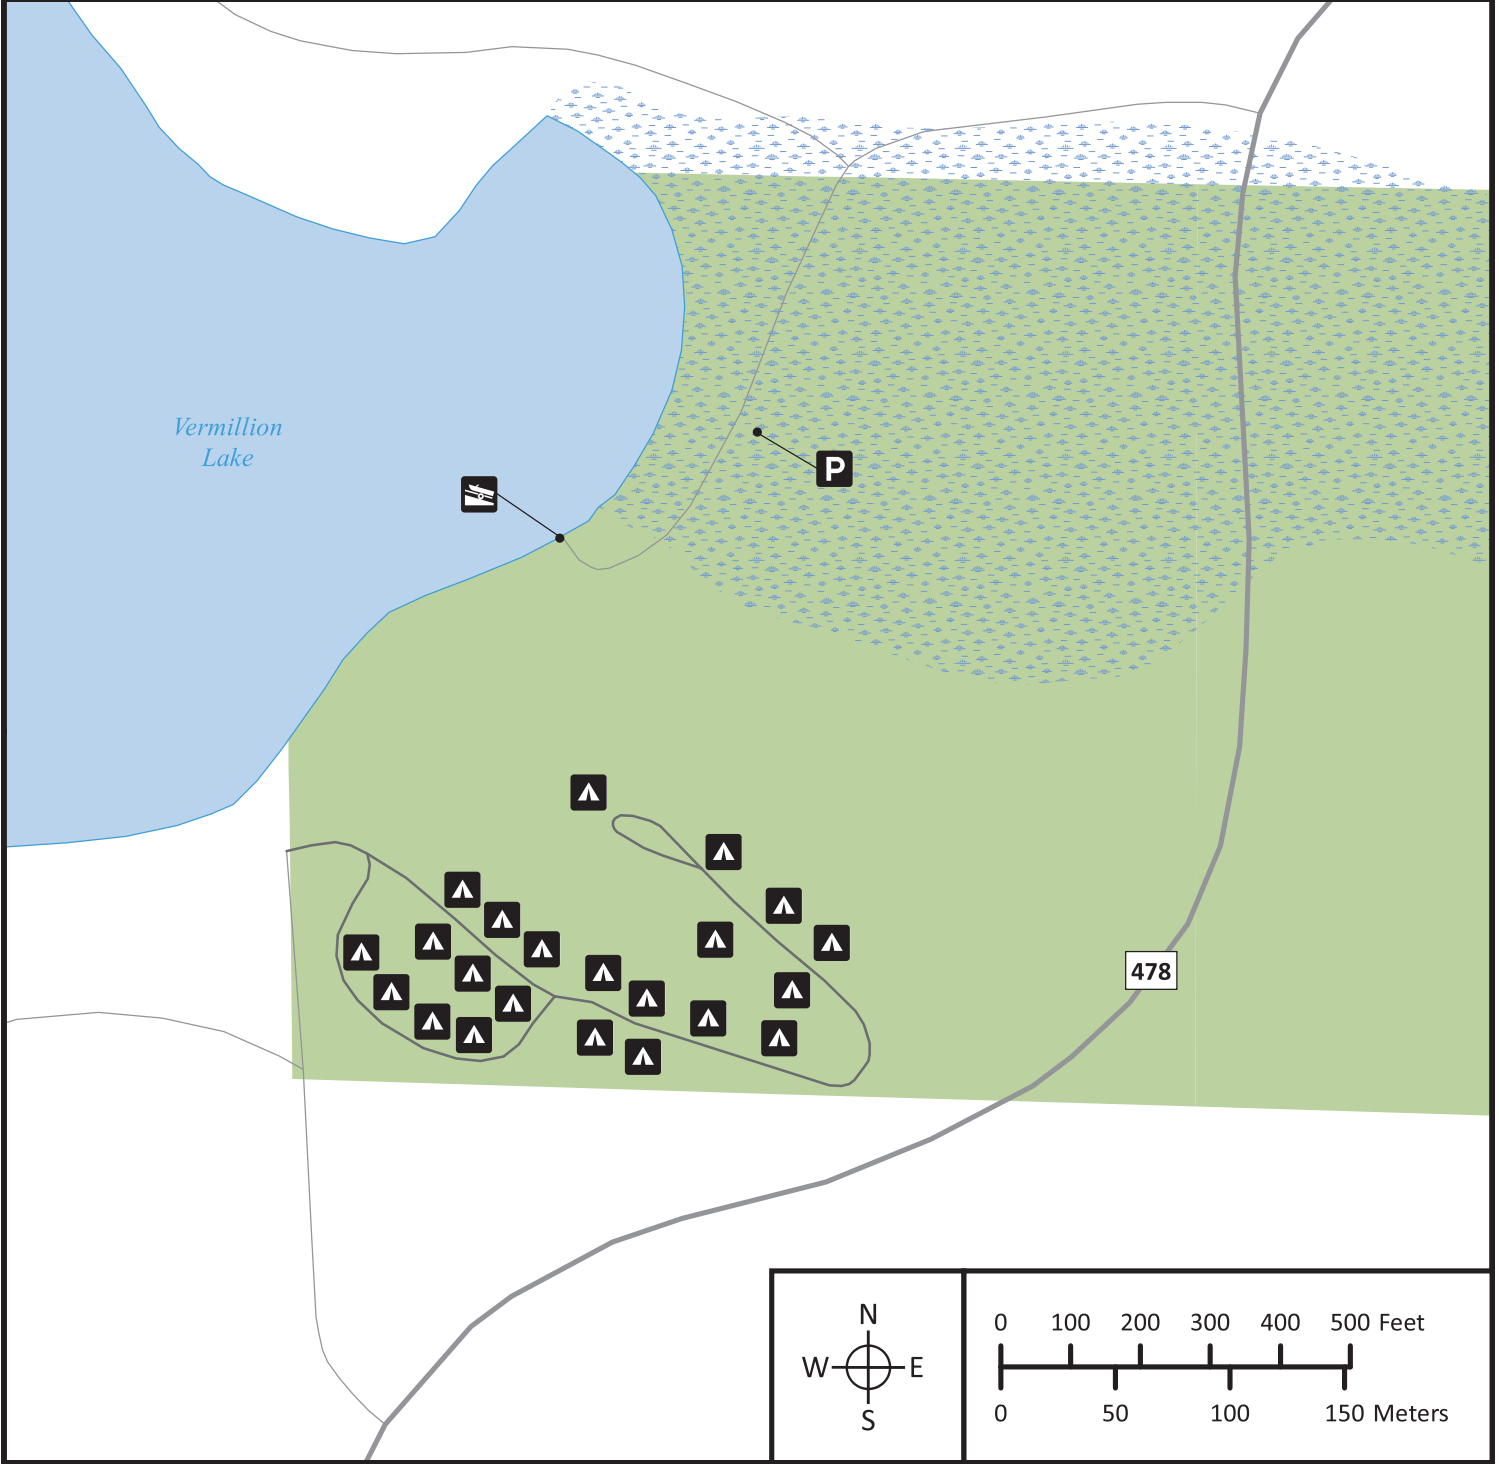

# WAKEMUP BAY CAMPGROUND AND DAY-USE AREA

	Trailer Access		County Road		DNR Forestry Land (State Land)
	Campsite		Other Road		Private Land
	Parking		Minimum Maintenance State Forest Road		

© 2023 State of Minnesota, Department of Natural Resources