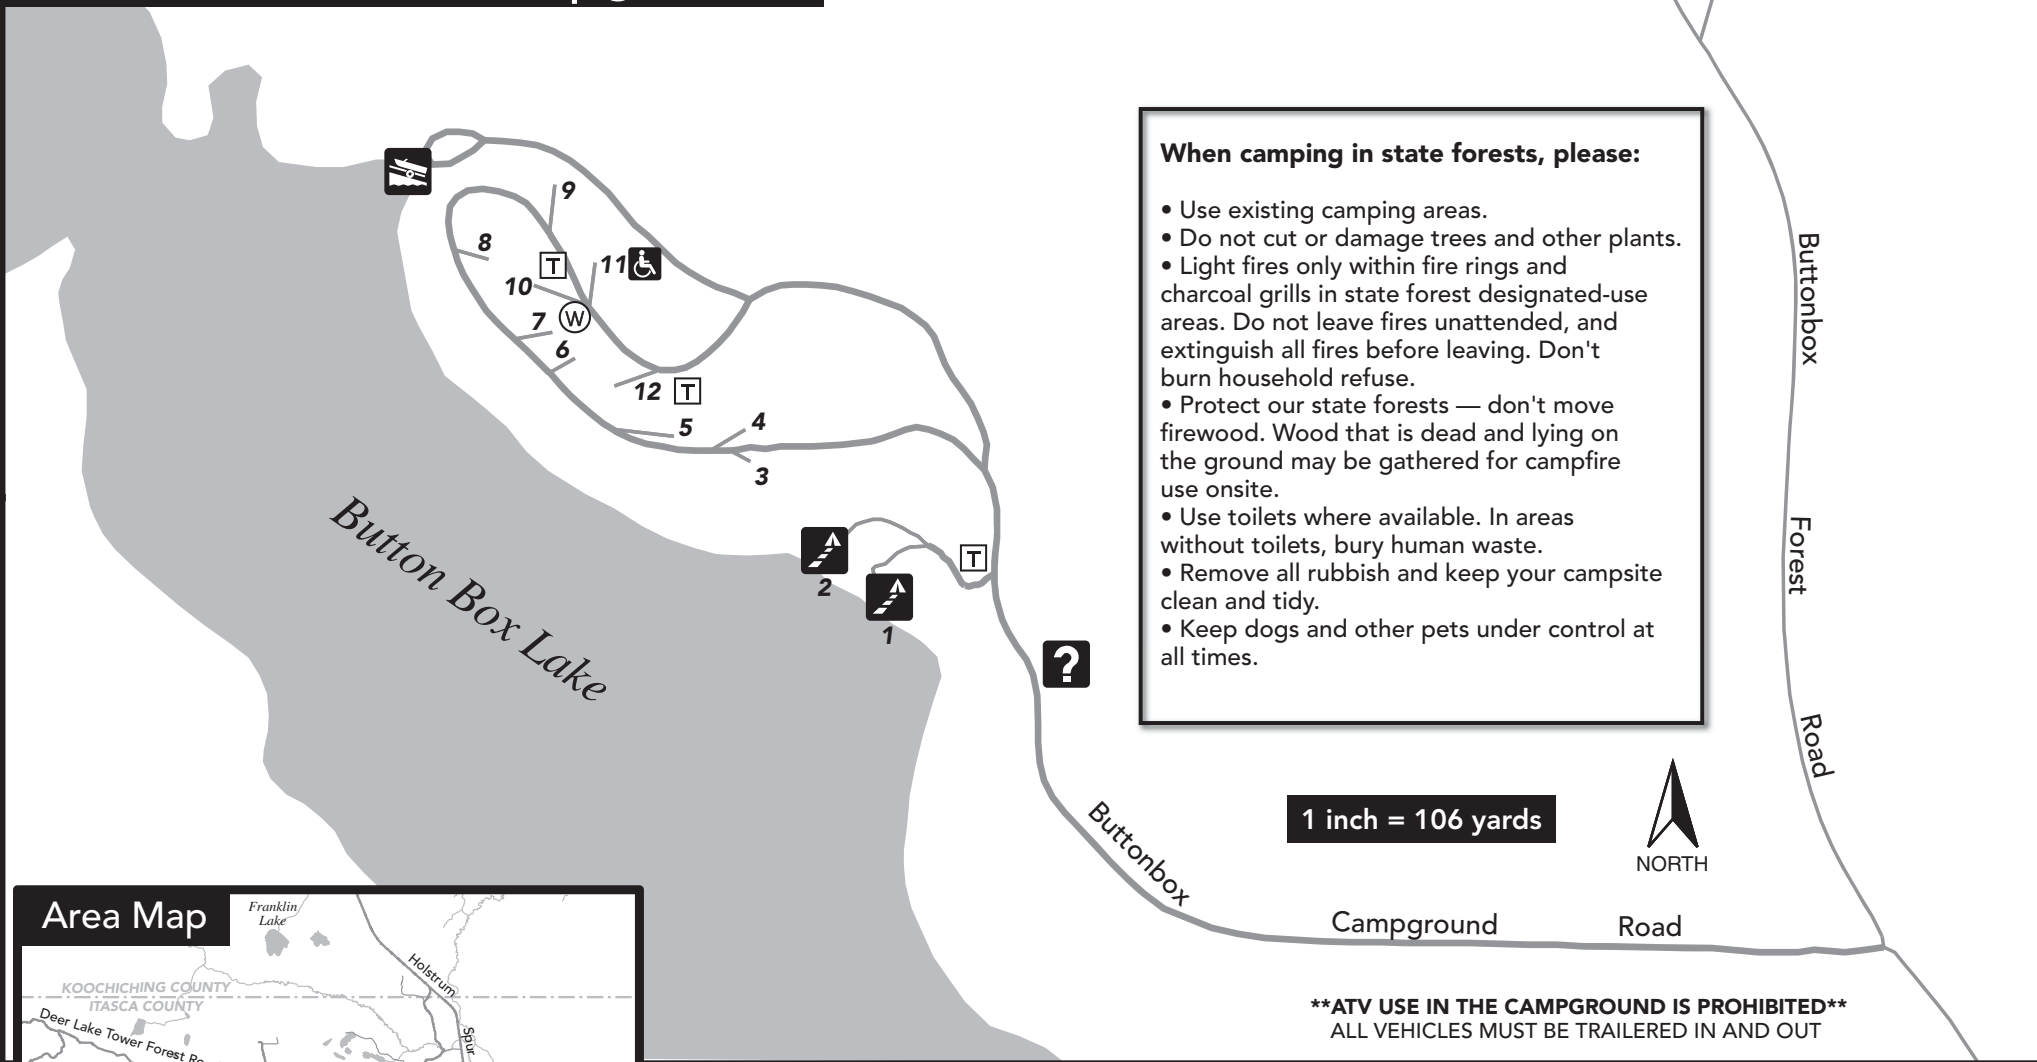

Buttonbox Lake Campground

George Washington State Forest Buttonbox Lake Campground

- | | |
|-----------------|-------------------------------|
| Parking | Walk-in Campsite |
| Boat Access | Information/Self Registration |
| Campground | Vault Toilet |
| Accessible Site | Drinking Water |

FOR MORE INFORMATION
Contact McCarthy Beach State Park
218-254-7979