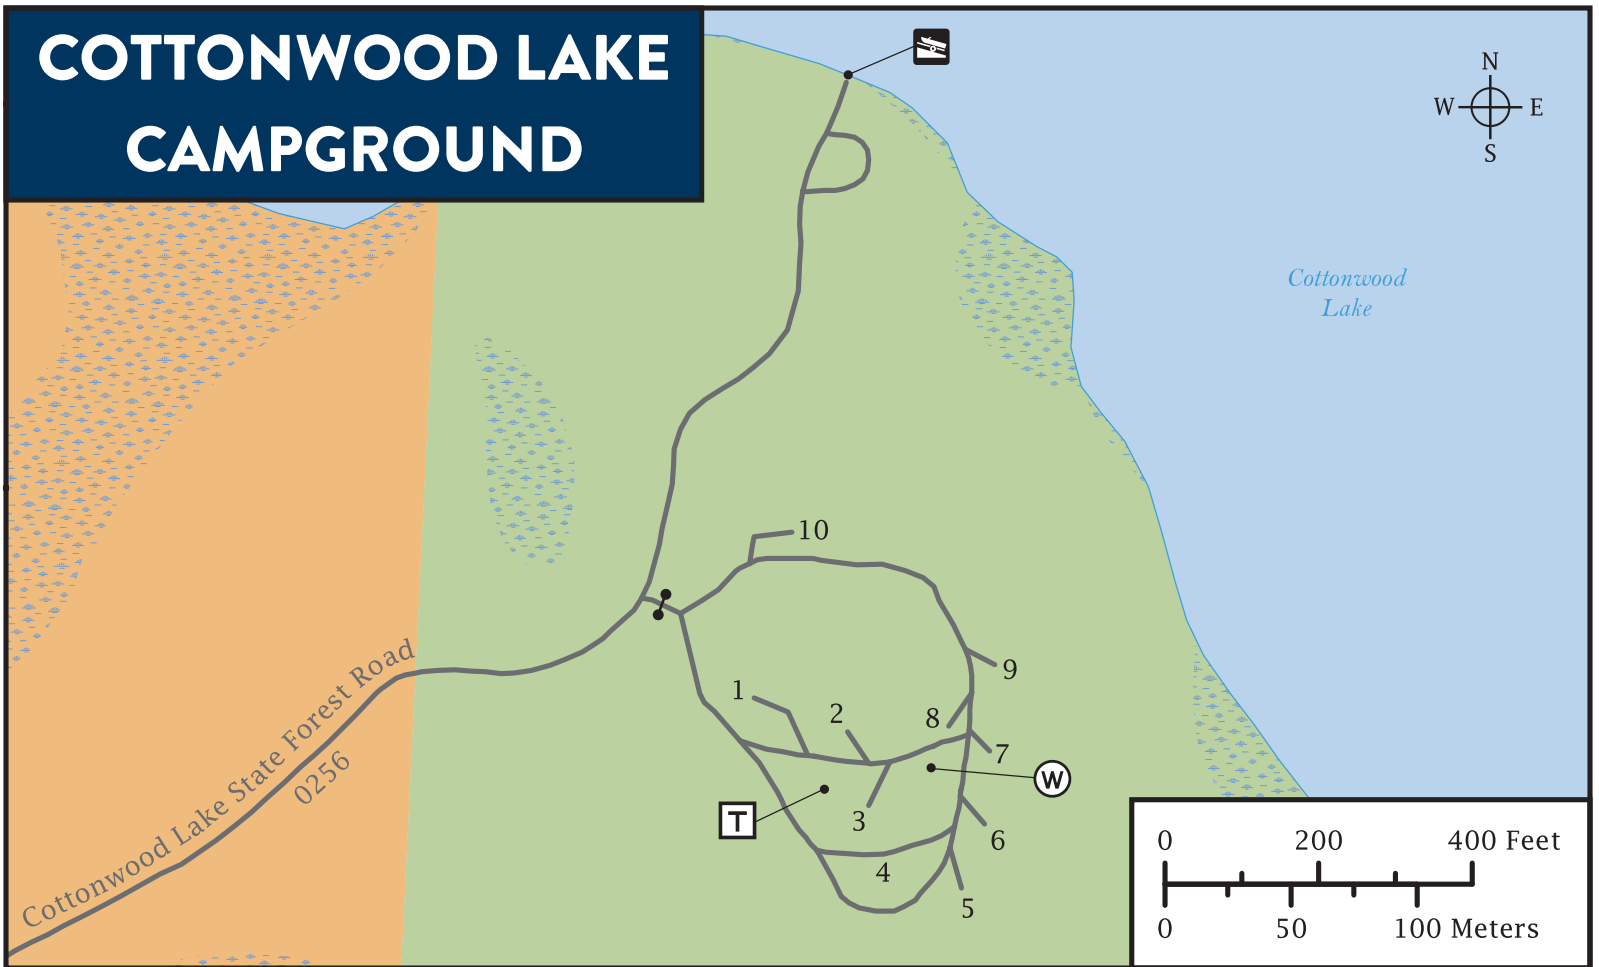

COTTONWOOD LAKE CAMPGROUND

Trailer Access

Vault Toilet

Drinking Water

Gate

Snowmobile trails exist nearby. For more details, visit: mndnr.gov/snowmobiling

State Forest Road

DNR Forestry Land (State Land)