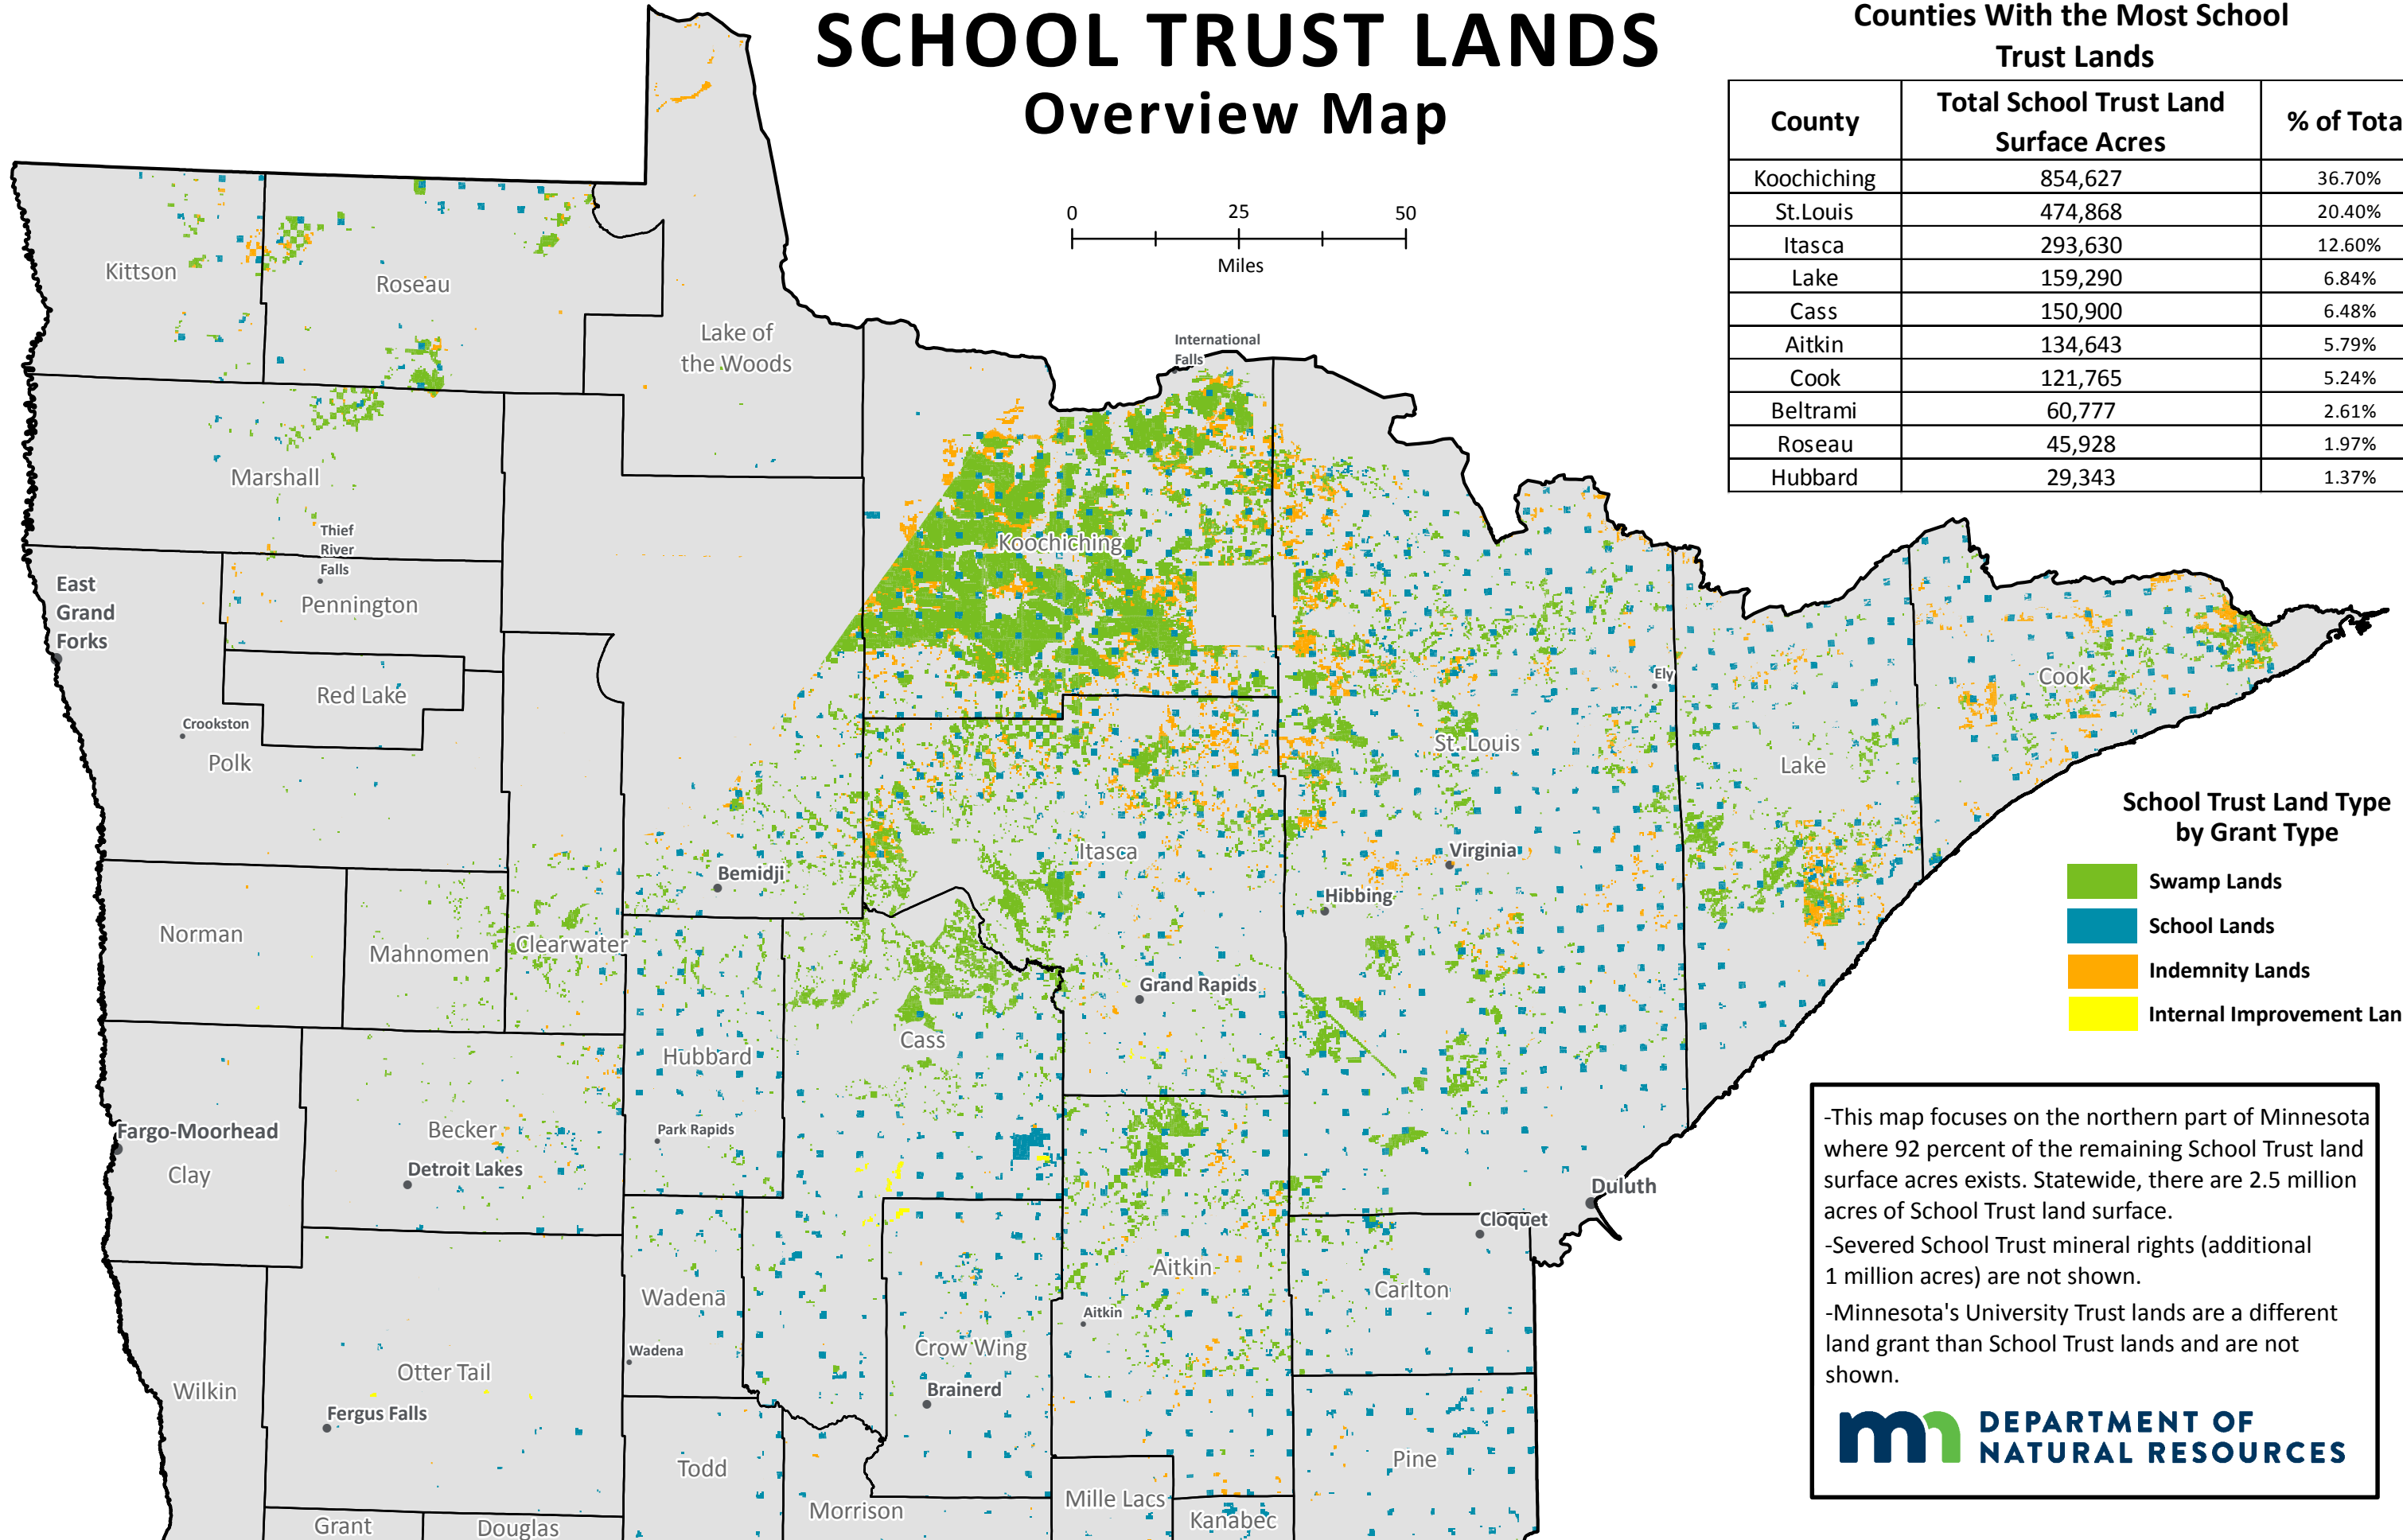

SCHOOL TRUST LANDS Overview Map

Counties With the Most School Trust Lands

County	Total School Trust Land Surface Acres	% of Total
Koochiching	854,627	36.70%
St. Louis	474,868	20.40%
Itasca	293,630	12.60%
Lake	159,290	6.84%
Cass	150,900	6.48%
Aitkin	134,643	5.79%
Cook	121,765	5.24%
Beltrami	60,777	2.61%
Roseau	45,928	1.97%
Hubbard	29,343	1.37%

School Trust Land Type by Grant Type

- Swamp Lands
- School Lands
- Indemnity Lands
- Internal Improvement Lands

-This map focuses on the northern part of Minnesota where 92 percent of the remaining School Trust land surface acres exists. Statewide, there are 2.5 million acres of School Trust land surface.

-Severed School Trust mineral rights (additional 1 million acres) are not shown.

-Minnesota's University Trust lands are a different land grant than School Trust lands and are not shown.

mn DEPARTMENT OF NATURAL RESOURCES