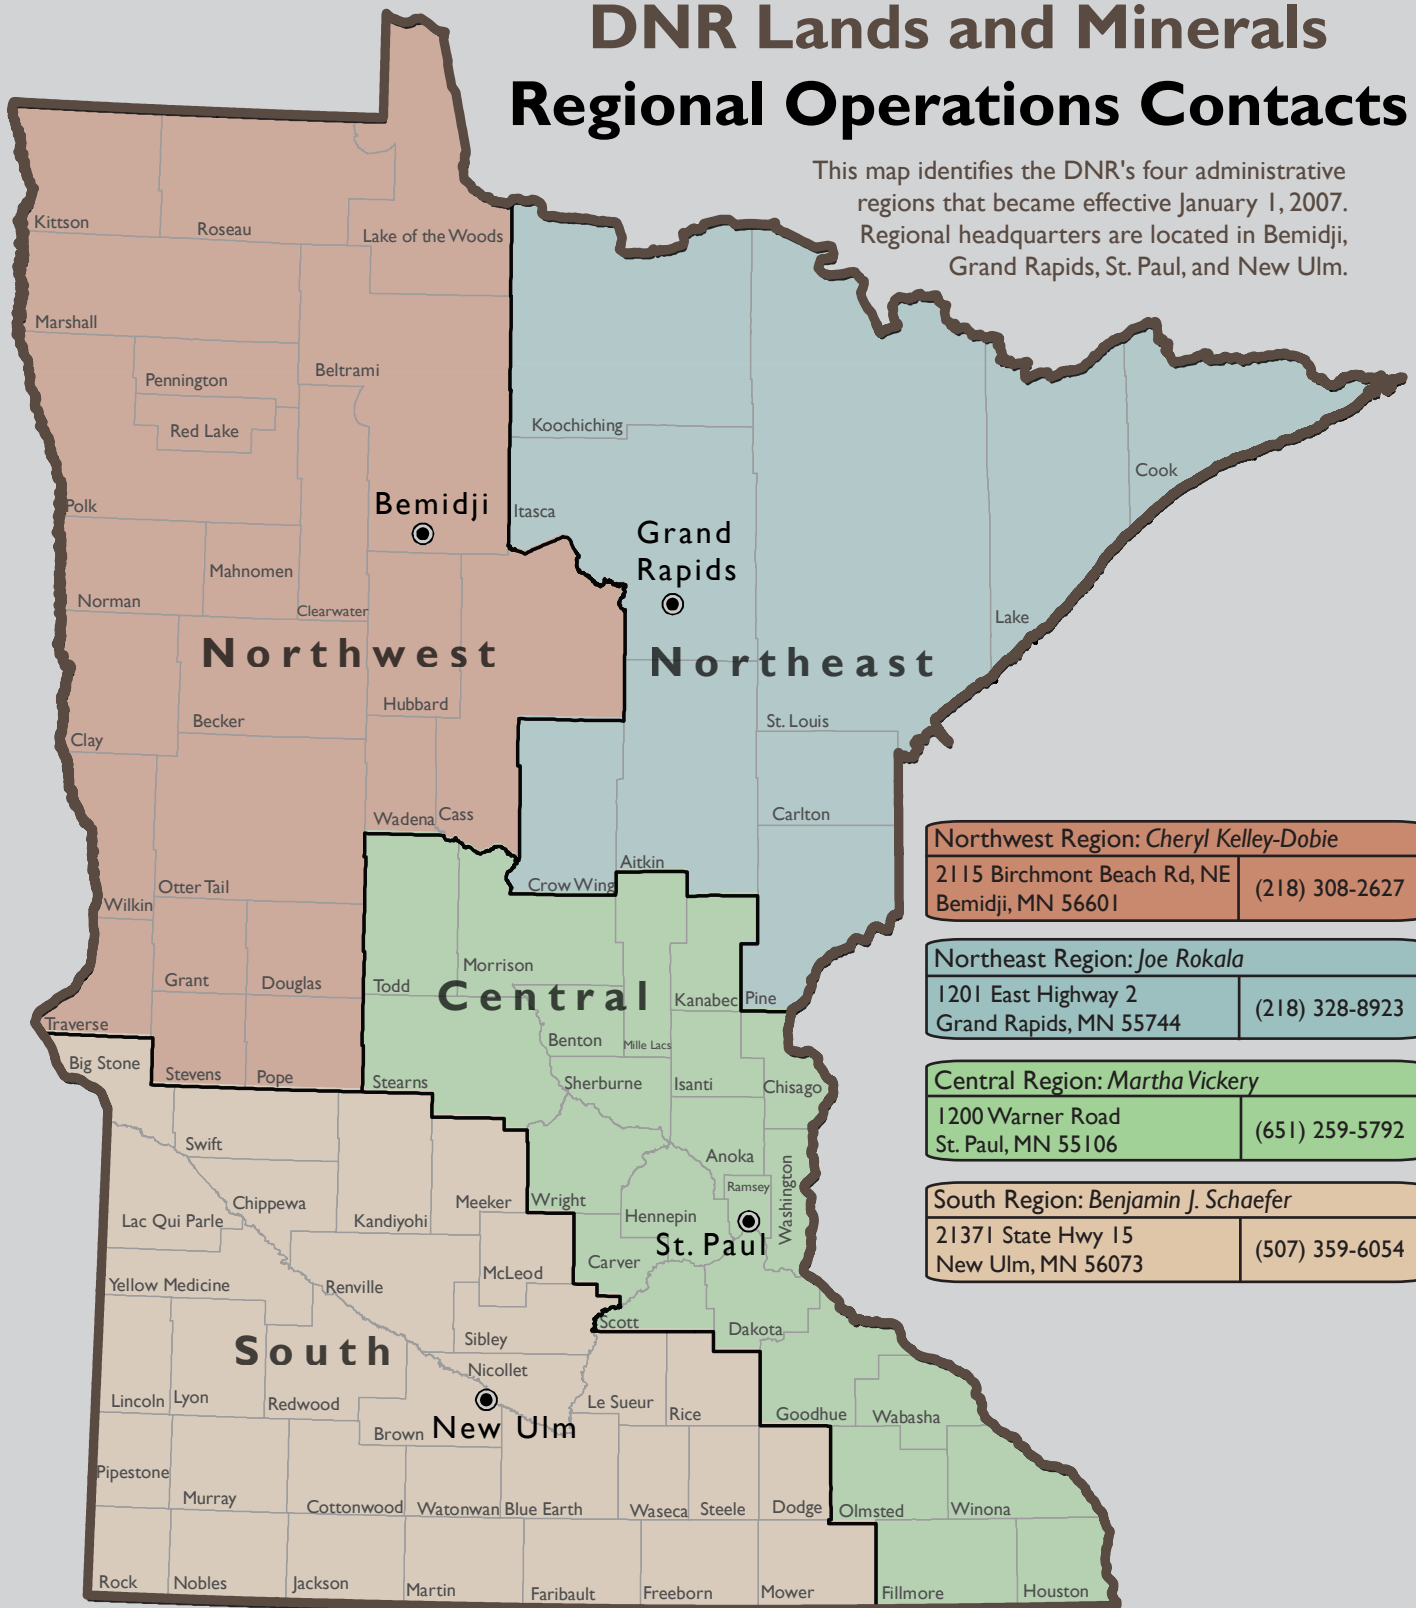

DNR Lands and Minerals Regional Operations Contacts

This map identifies the DNR's four administrative regions that became effective January 1, 2007. Regional headquarters are located in Bemidji, Grand Rapids, St. Paul, and New Ulm.

Northwest Region: Cheryl Kelley-Dobie	
2115 Birchmont Beach Rd, NE Bemidji, MN 56601	(218) 308-2627

Northeast Region: Joe Rokala	
1201 East Highway 2 Grand Rapids, MN 55744	(218) 328-8923

Central Region: Martha Vickery	
1200 Warner Road St. Paul, MN 55106	(651) 259-5792

South Region: Benjamin J. Schaefer	
21371 State Hwy 15 New Ulm, MN 56073	(507) 359-6054