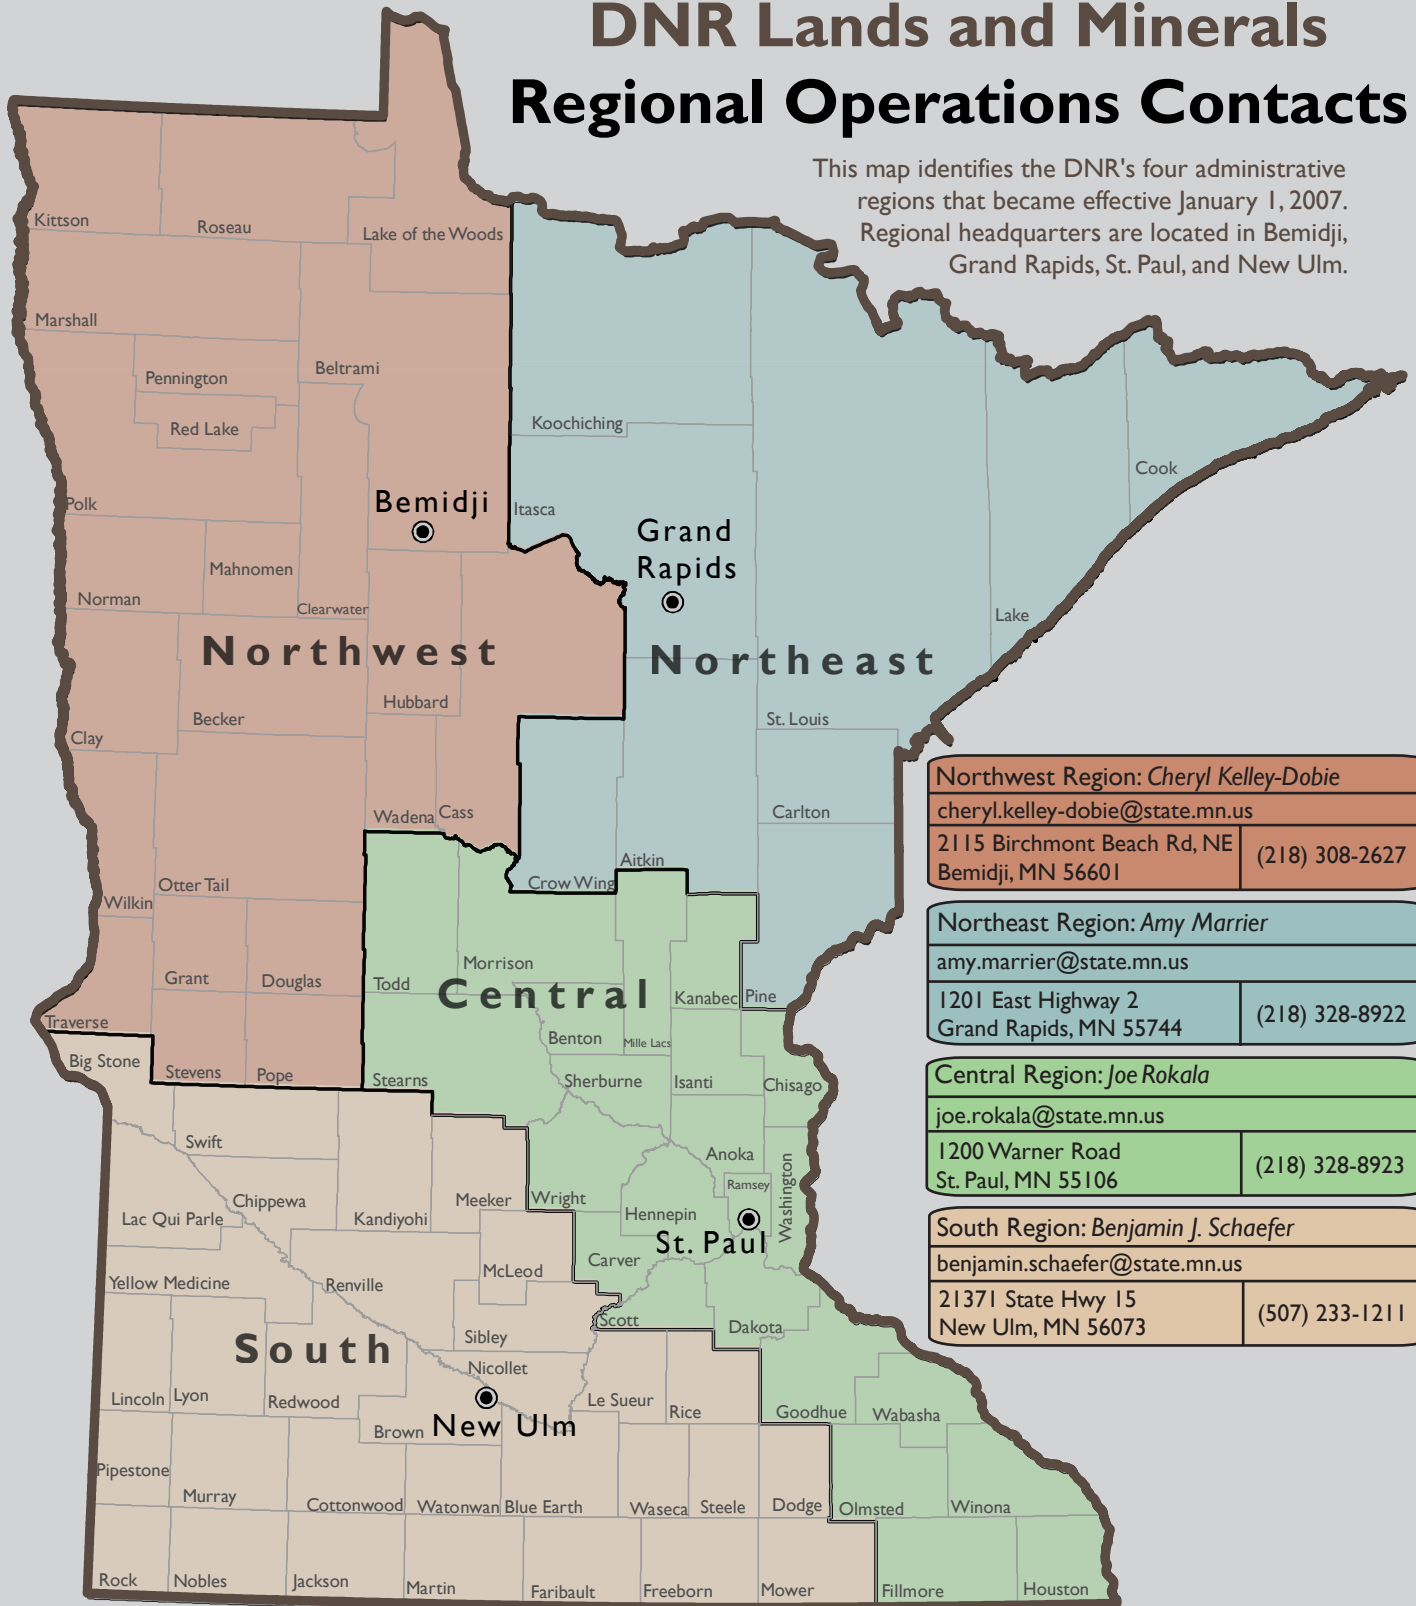

DNR Lands and Minerals Regional Operations Contacts

This map identifies the DNR's four administrative regions that became effective January 1, 2007. Regional headquarters are located in Bemidji, Grand Rapids, St. Paul, and New Ulm.

Northwest Region: Cheryl Kelley-Dobie	
cheryl.kelley-dobie@state.mn.us	
2115 Birchmont Beach Rd, NE Bemidji, MN 56601	(218) 308-2627

Northeast Region: Amy Marrier	
amy.marrier@state.mn.us	
1201 East Highway 2 Grand Rapids, MN 55744	(218) 328-8922