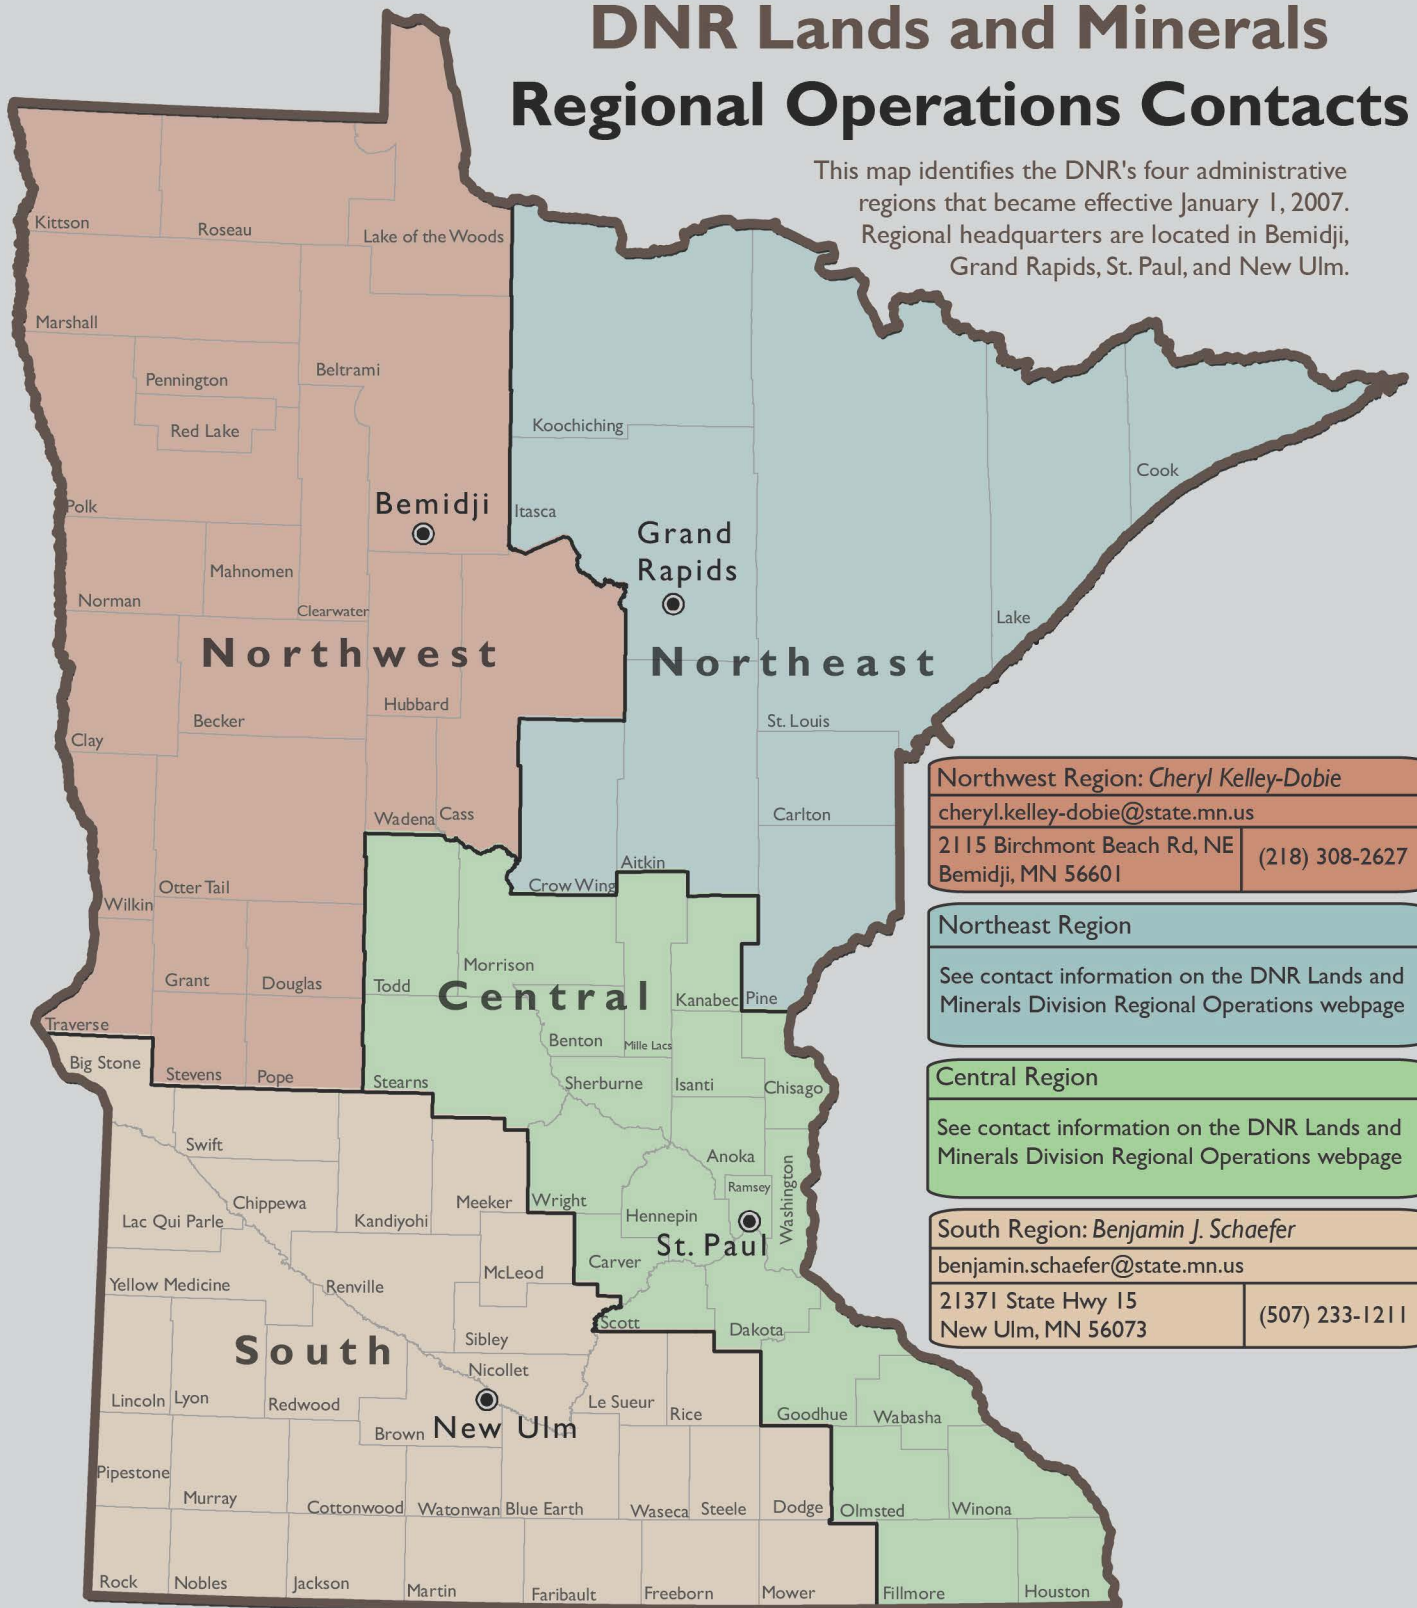

# DNR Lands and Minerals Regional Operations Contacts

This map identifies the DNR's four administrative regions that became effective January 1, 2007. Regional headquarters are located in Bemidji, Grand Rapids, St. Paul, and New Ulm.

**Central Region**  
 See contact information on the DNR Lands and Minerals Division Regional Operations webpage

**South Region: Benjamin J. Schaefer**  
 benjamin.schaefer@state.mn.us  
 21371 State Hwy 15 New Ulm, MN 56073 (507) 233-1211