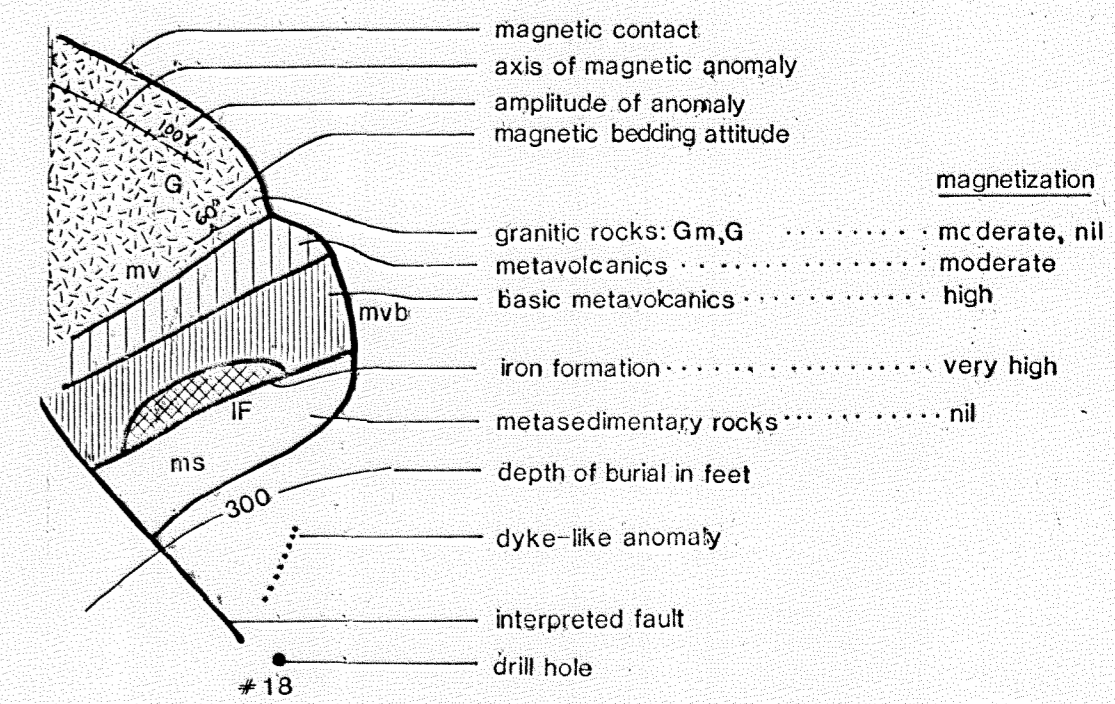

Interpretation Legend

PLATE 4
REPORT 290

Minnesota Dept. of Natural Resources
Aeromagnetic Interpretation
Baudette Area

INTERPRETATION BY
AS ALLAN SPECTOR AND ASSOCIATES LTD.
TORONTO, CANADA