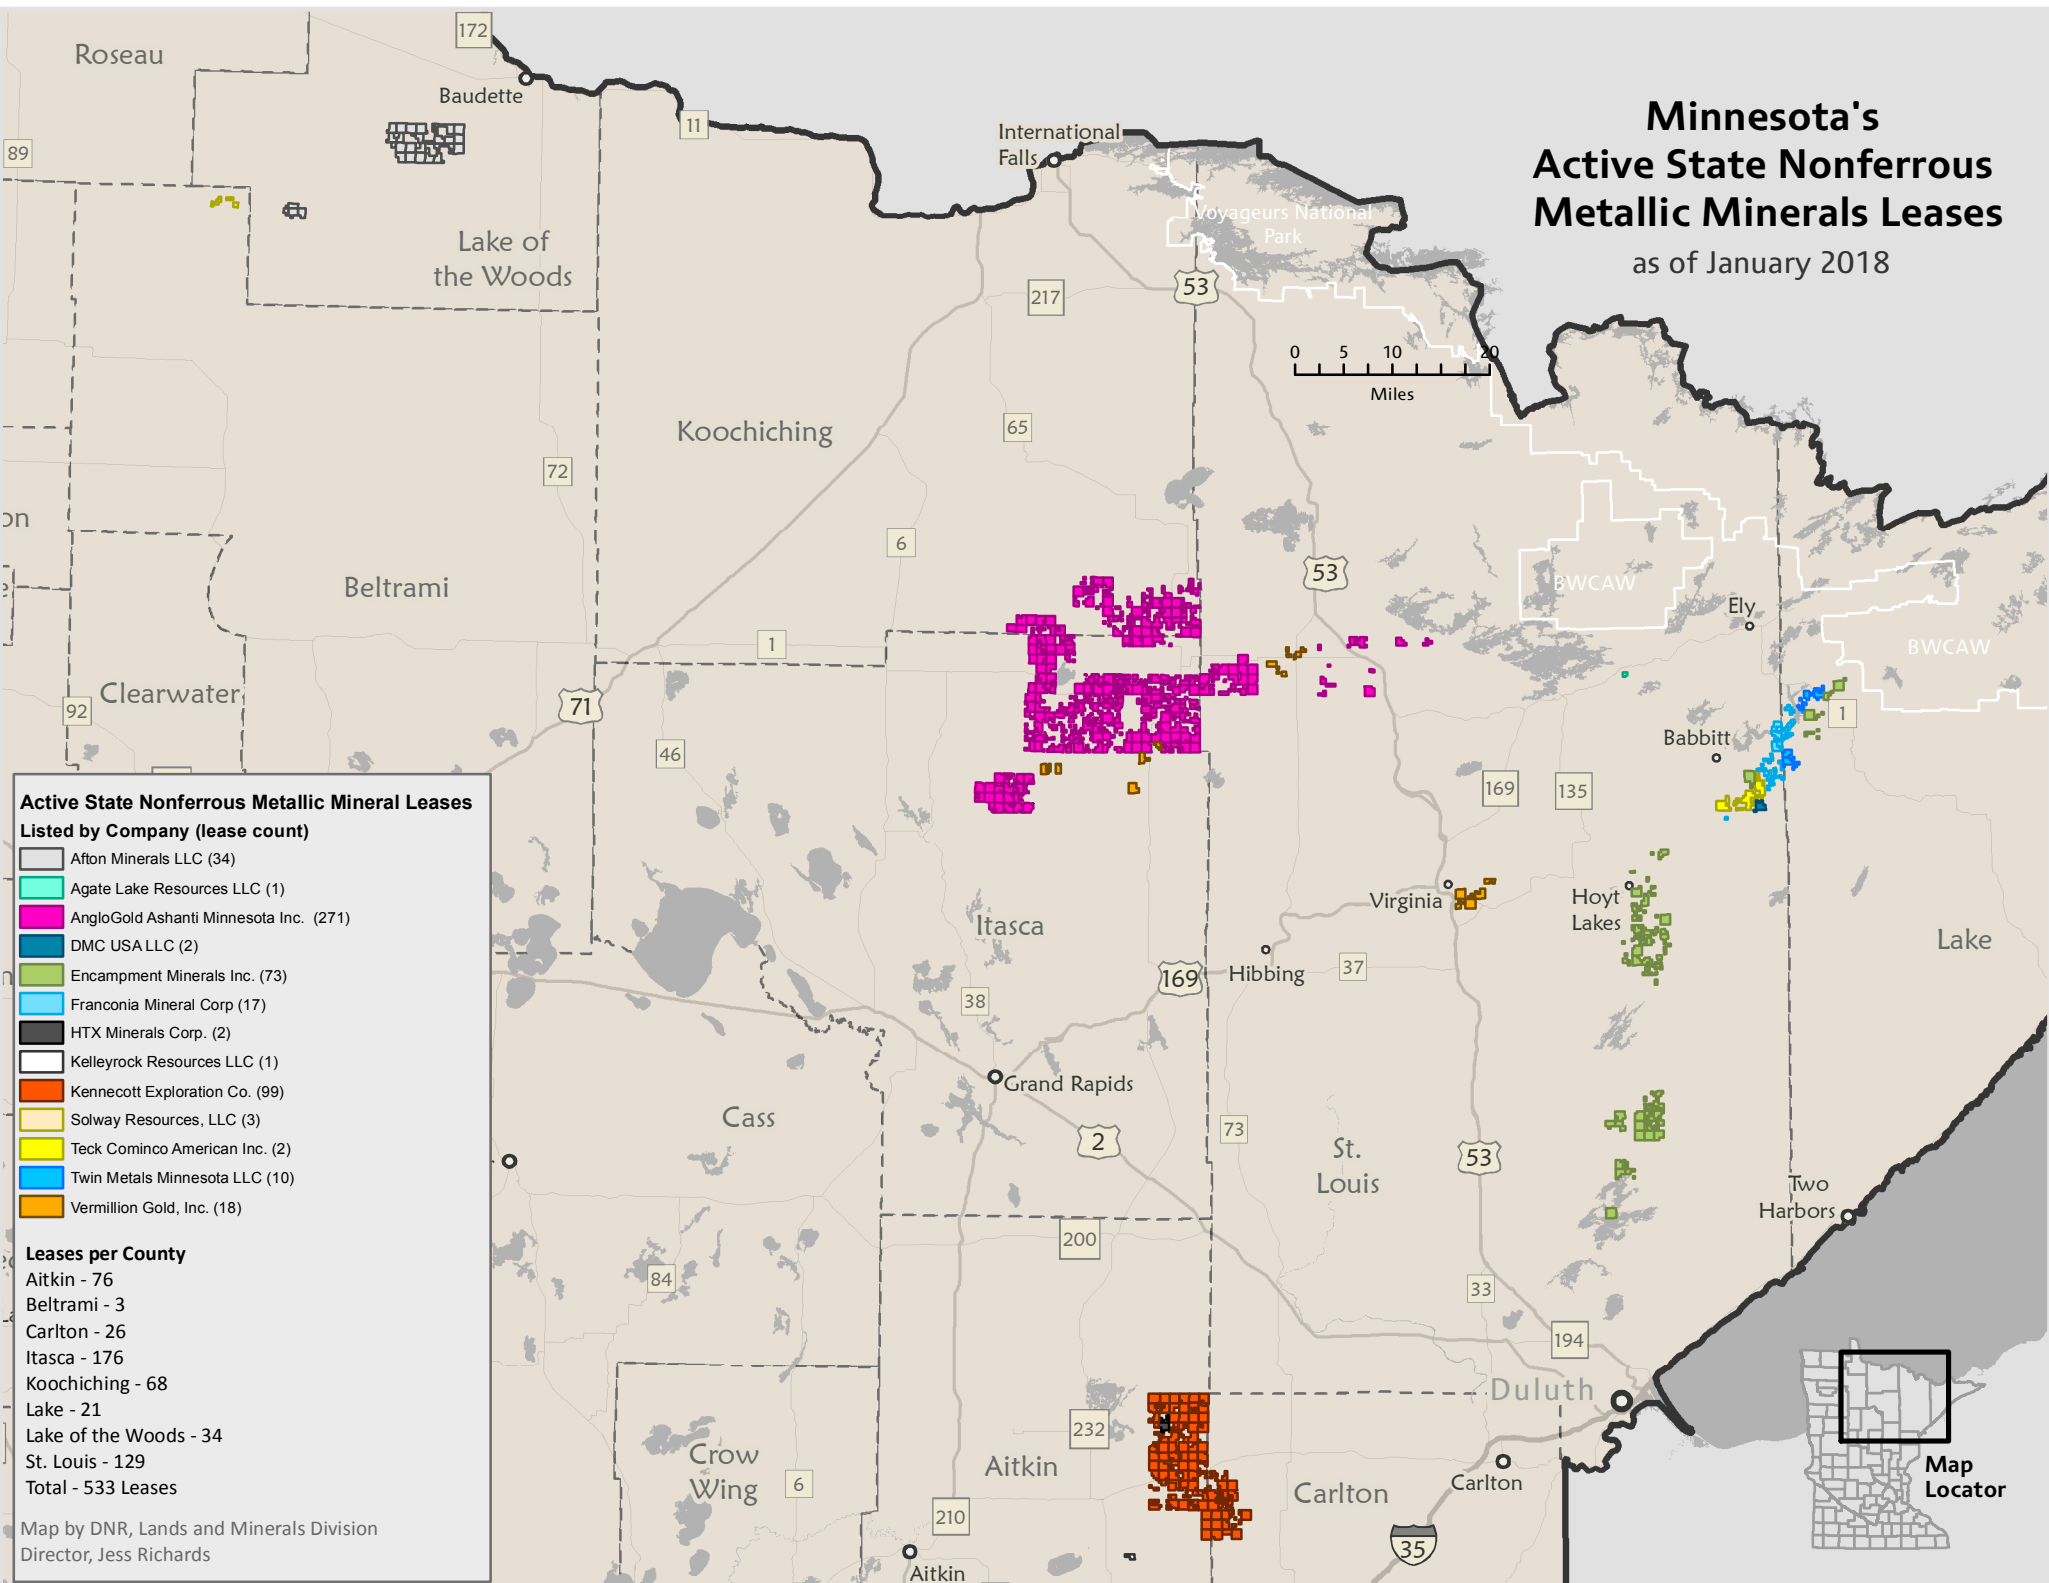

Minnesota's Active State Nonferrous Metallic Minerals Leases

as of January 2018

Active State Nonferrous Metallic Mineral Leases Listed by Company (lease count)

- Afton Minerals LLC (34)
- Agate Lake Resources LLC (1)
- AngloGold Ashanti Minnesota Inc. (271)
- DMC USA LLC (2)
- Encampment Minerals Inc. (73)
- Franconia Mineral Corp (17)
- HTX Minerals Corp. (2)
- Kelleyrock Resources LLC (1)
- Kennecott Exploration Co. (99)
- Solway Resources, LLC (3)
- Teck Cominco American Inc. (2)
- Twin Metals Minnesota LLC (10)
- Vermillion Gold, Inc. (18)

- Leases per County**
- Aitkin - 76
 - Beltrami - 3
 - Carlton - 26
 - Itasca - 176
 - Koochiching - 68
 - Lake - 21
 - Lake of the Woods - 34
 - St. Louis - 129
 - Total - 533 Leases

Map by DNR, Lands and Minerals Division
 Director, Jess Richards