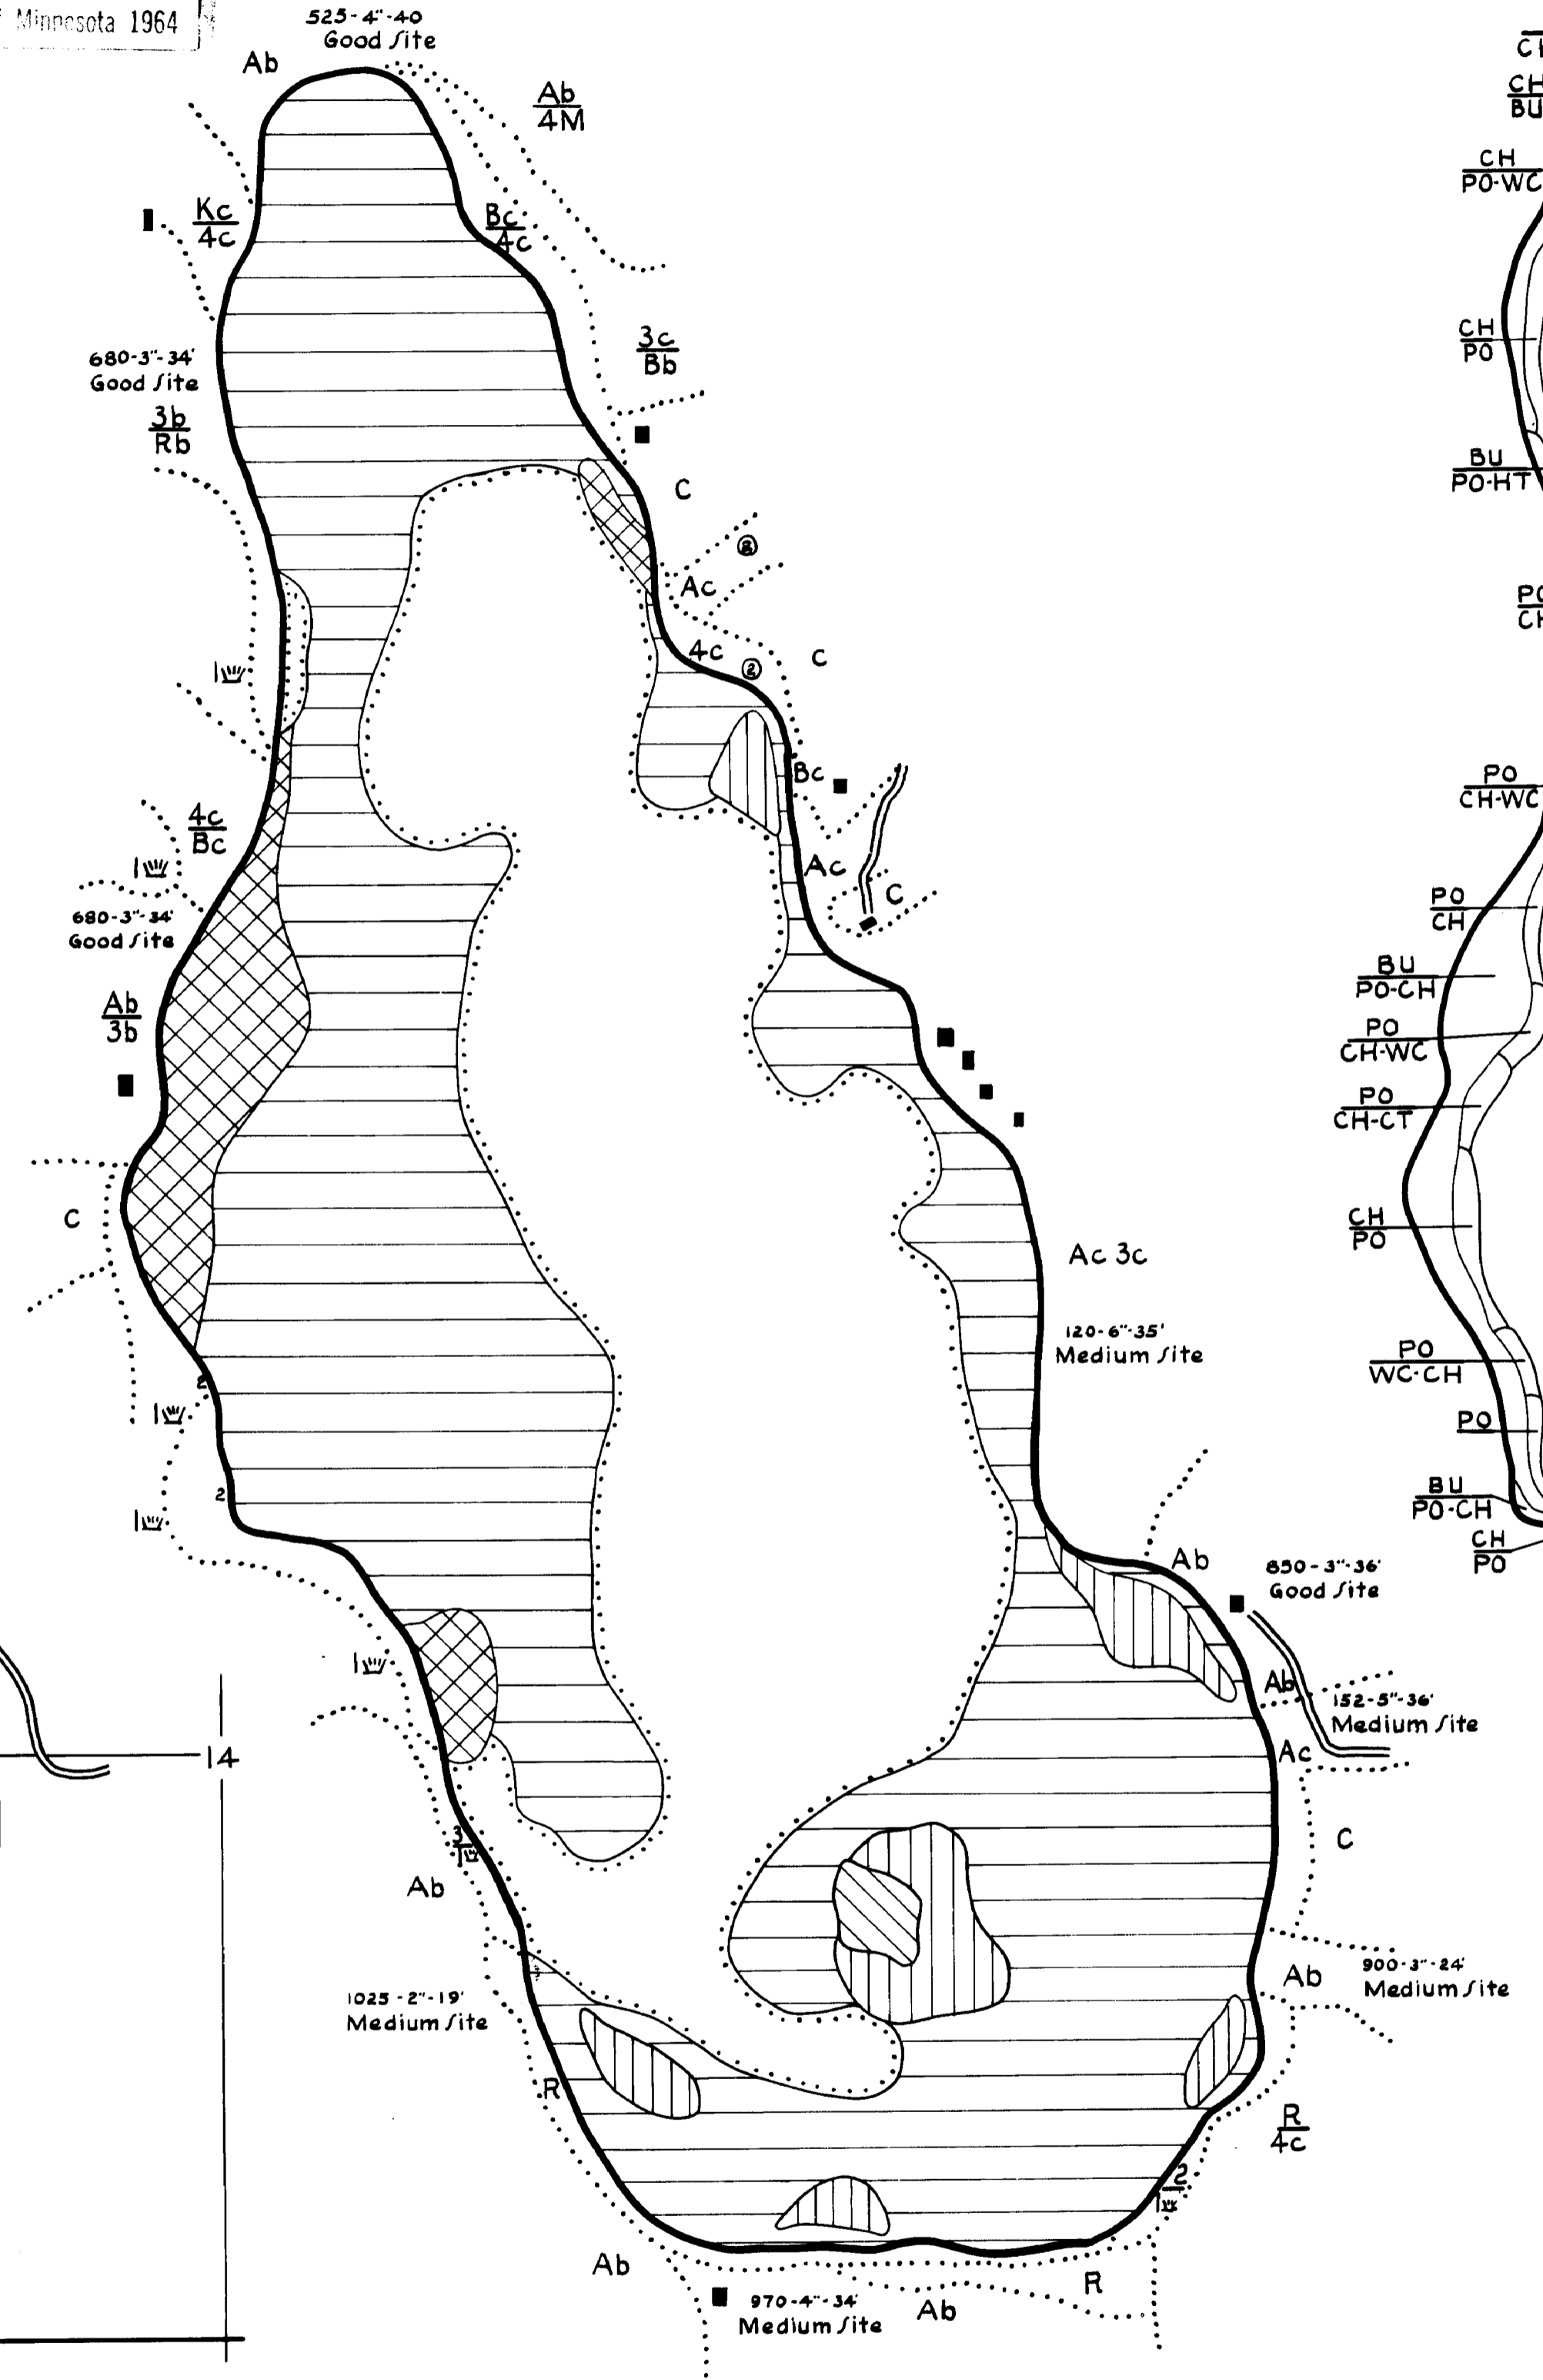

UNPUBLISHED RECORDS CHECK WITH THE OWNER

LITTLE JESSIE LAKE

Chippewa National Forest

Itasca Co. - Minnesota

Area: 611 Acres

Length of Shore Line: 4.70 Miles

Location: Secs. 10-11-14&15, T. 147 N. R. 25 W.
Scale: 8" = 1 Mile.

Contour Map
Contour Interval 5 Ft.

© State of Minnesota 1964

Cover Type and
Lake Bottom Soil Type Map

© State of Minnesota 1964

D.O.W. I
FILE NO. J-14-43

© COPYRIGHT 1983
STATE OF MINNESOTA
DEPARTMENT OF NATURAL RESOURCES
DIVISION OF FISH AND WILDLIFE
Aquatic Vegetation Map