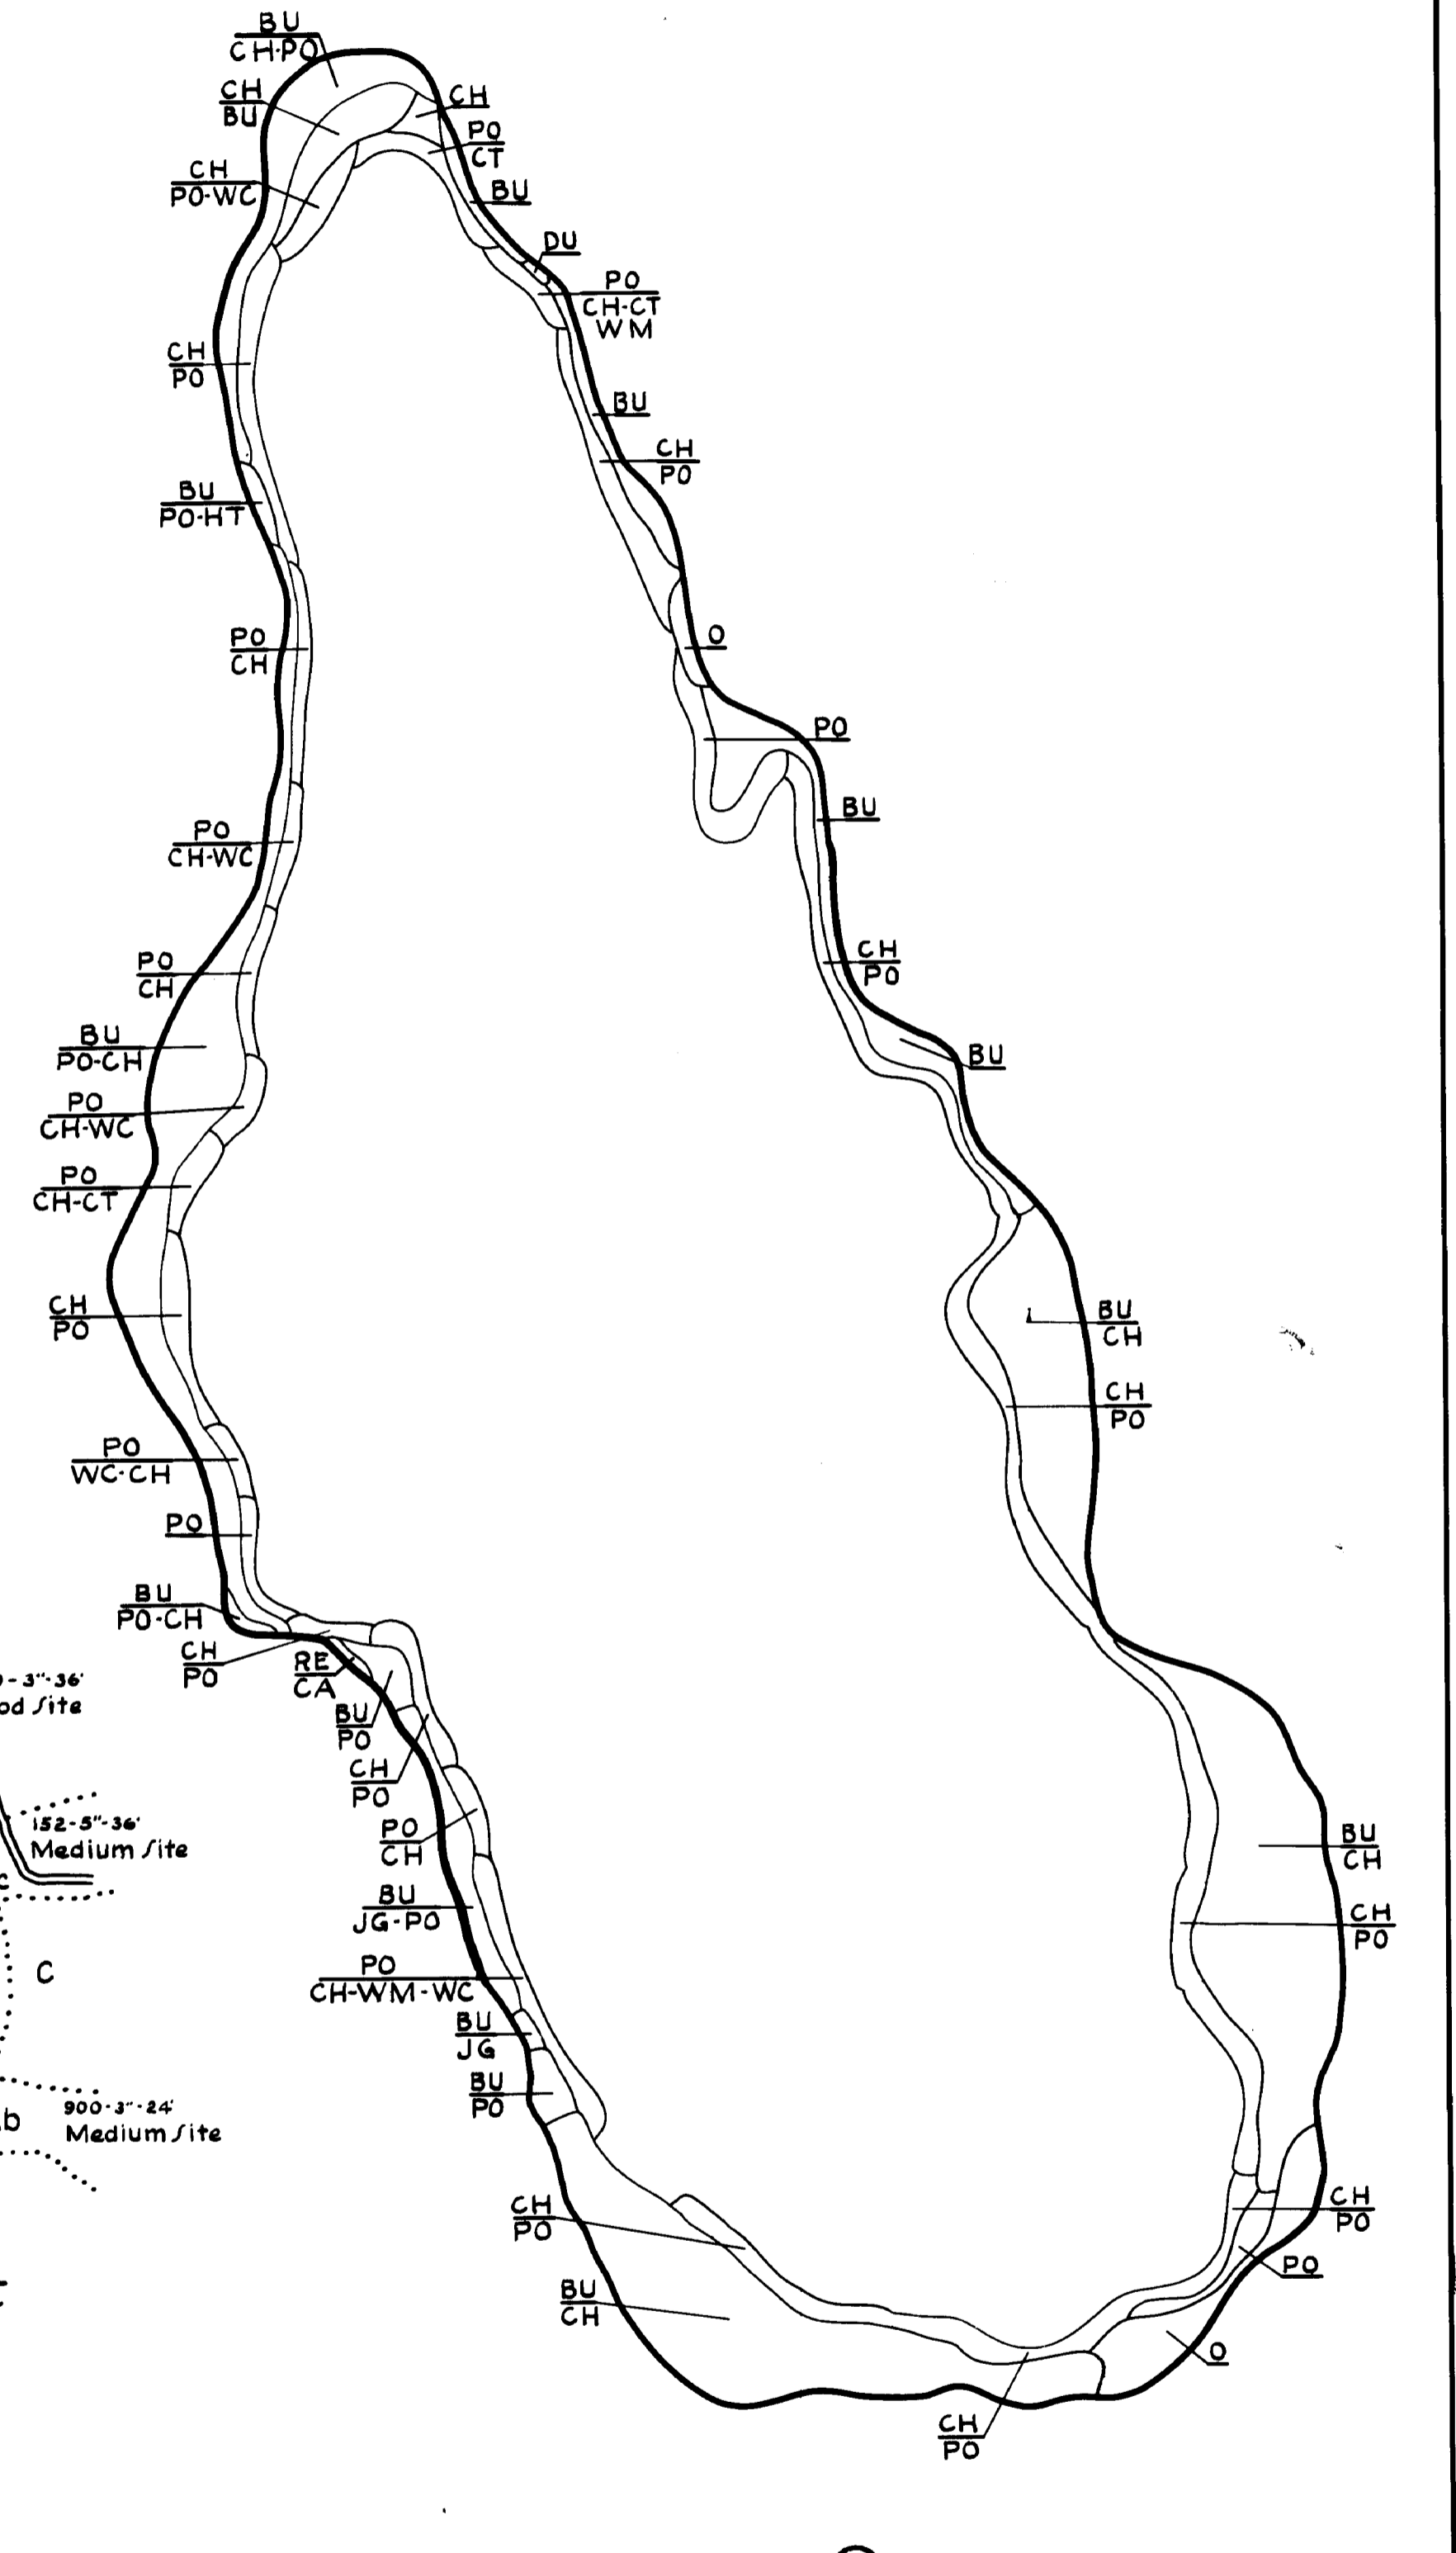

UNPUBLISHED RECORDS CHECK WITH THE OWNER

LITTLE JESSIE LAKE

Chippewa National Forest

Itasca Co. - Minnesota

Area: 611 Acres

Length of Shore Line: 4.70 Miles

Location: Secs. 10-11-14&15, T. 147 N. R. 25 W.
Scale: 8" = 1 Mile.

Contour Map
Contour Interval 5 Ft.

© State of Minnesota 1964

Cover Type and
Lake Bottom Soil Type Map

© State of Minnesota 1964

D.O.W. I
FILE NO. J-14-43

© COPYRIGHT 1983
STATE OF MINNESOTA
DEPARTMENT OF NATURAL RESOURCES
DIVISION OF FISH AND WILDLIFE
Aquatic Vegetation Map