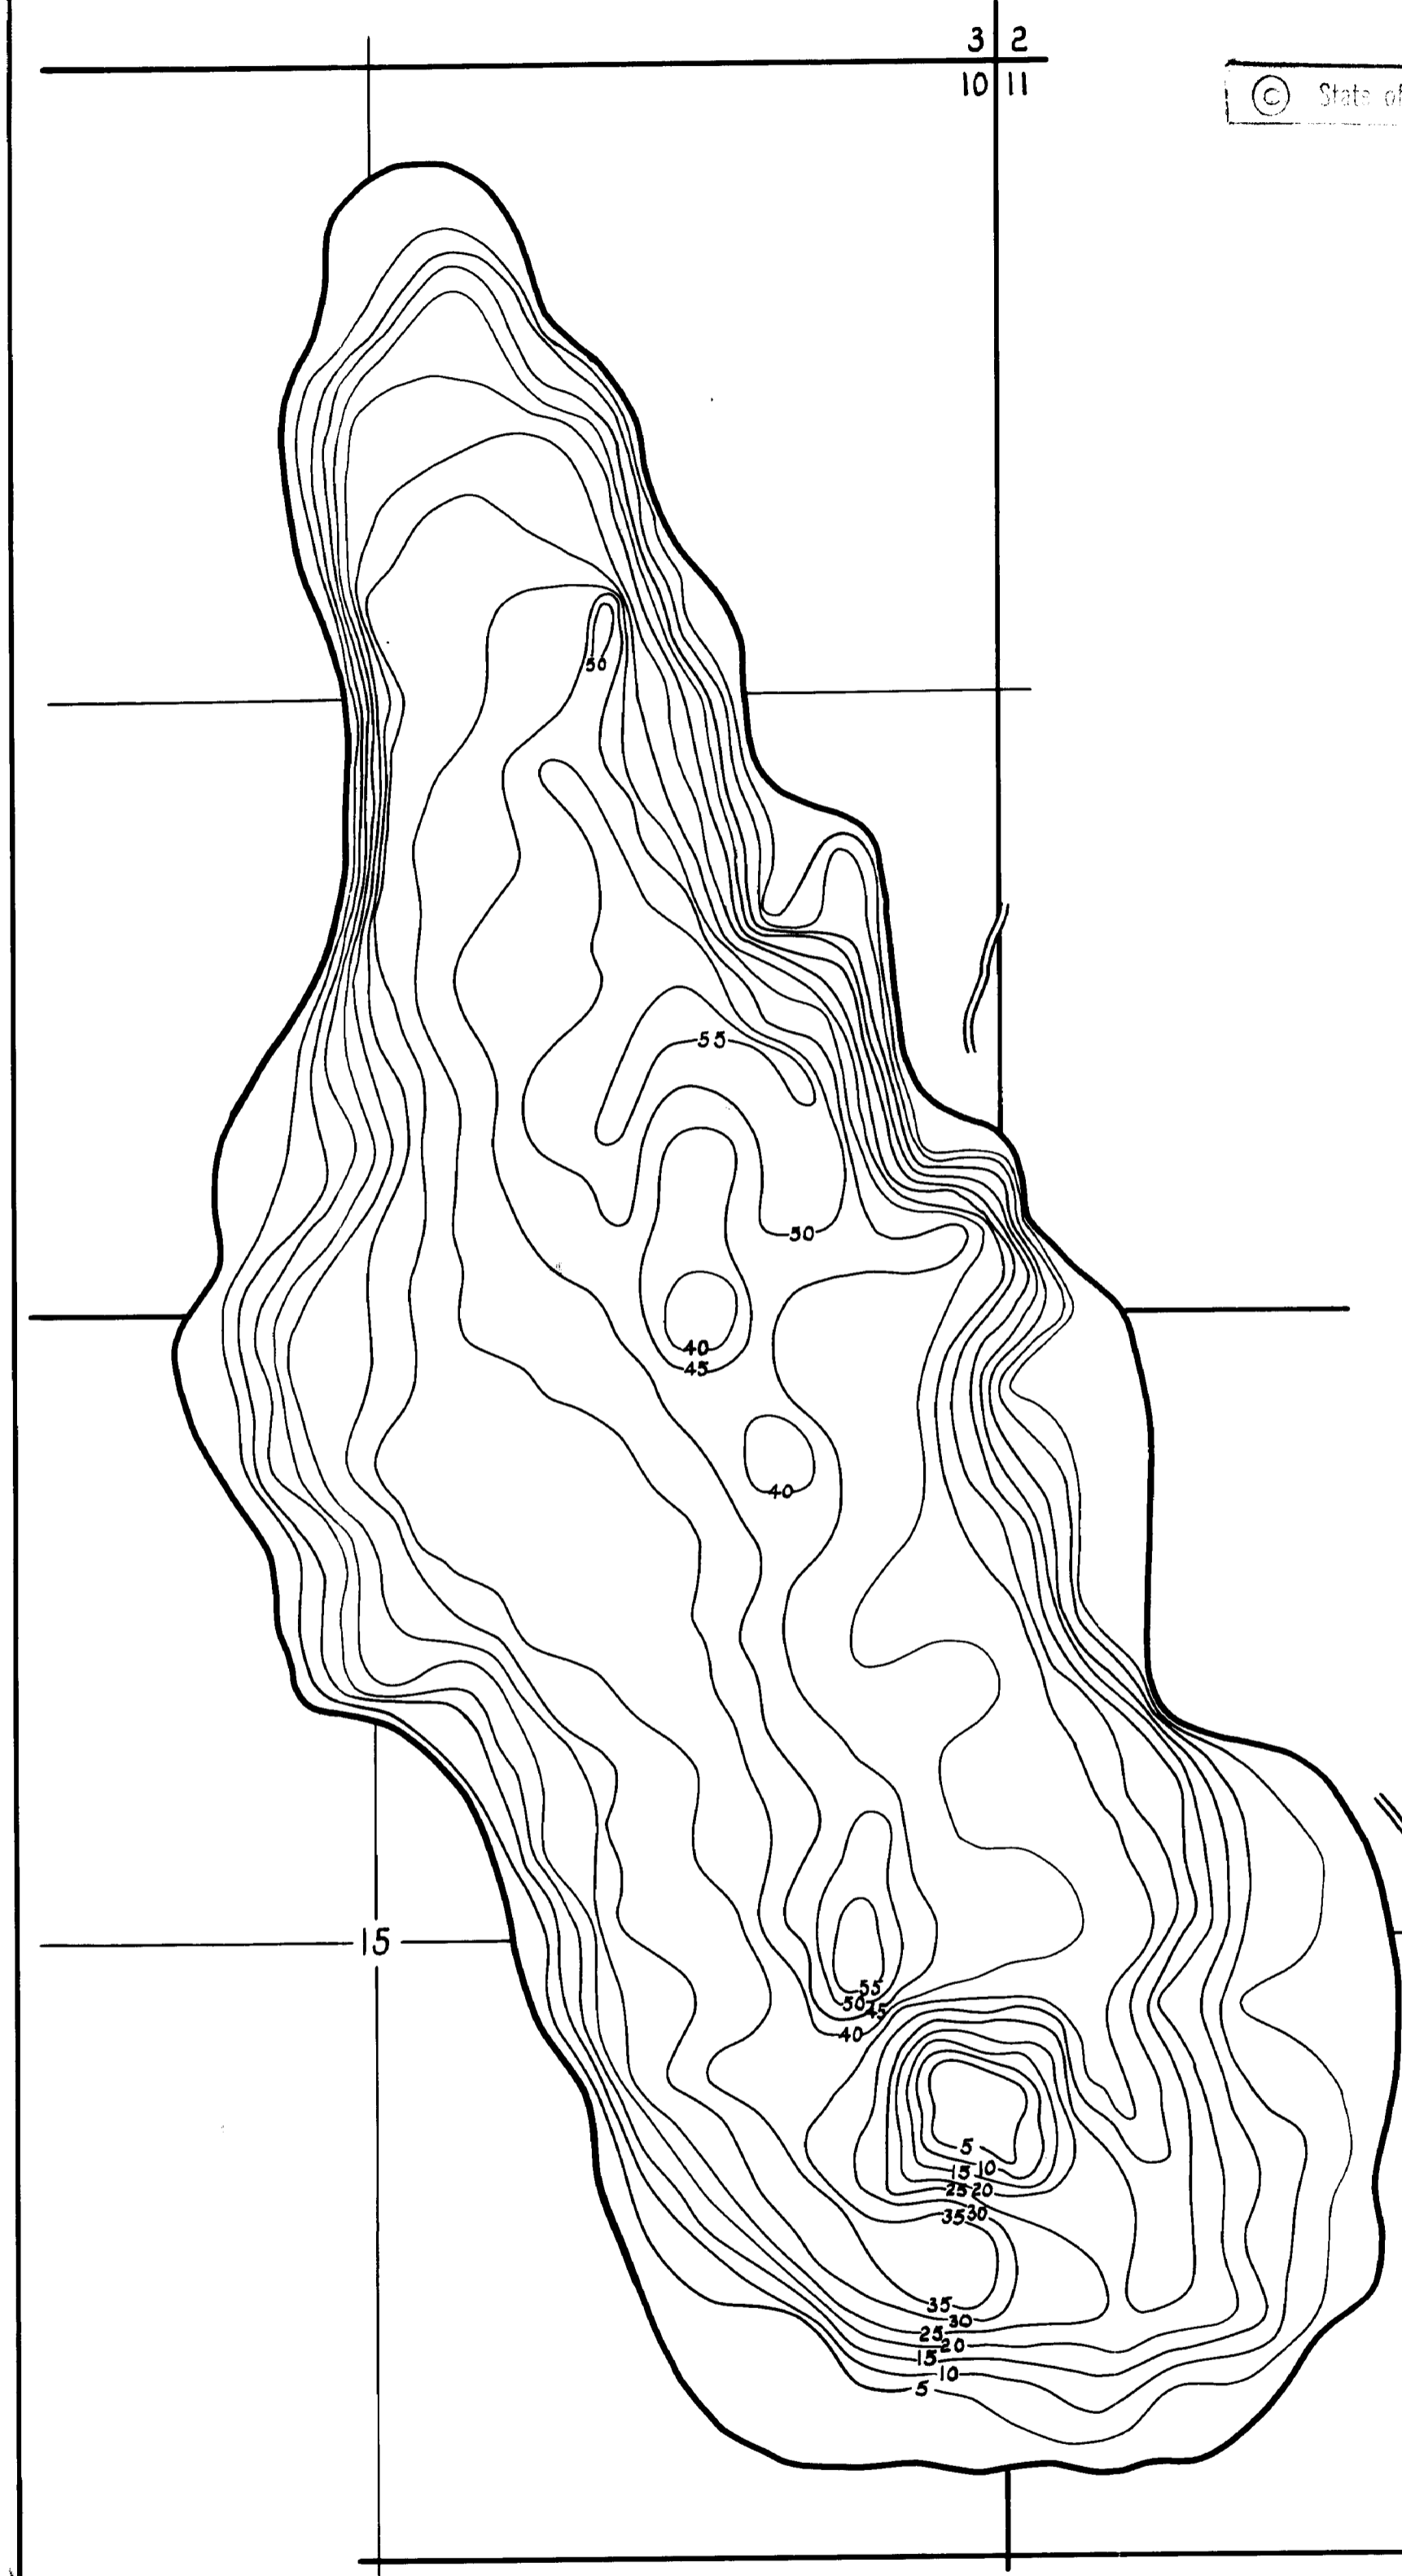

UNPUBLISHED RECORDS CHECK WITH THE OWNER

LITTLE JESSIE LAKE

Chippewa National Forest

Itasca Co. - Minnesota

Area: 611 Acres

Length of Shore Line: 4.70 Miles

Location: Secs. 10-11-14&15, T. 147 N. R. 25 W.
Scale: 8" = 1 Mile.

Contour Map
Contour Interval 5 Ft.

© State of Minnesota 1964

Cover Type and
Lake Bottom Soil Type Map

© State of Minnesota 1964

D.O.W. I
FILE NO. J-14-43

© COPYRIGHT 1983
STATE OF MINNESOTA
DEPARTMENT OF NATURAL RESOURCES
DIVISION OF FISH AND WILDLIFE
Aquatic Vegetation Map