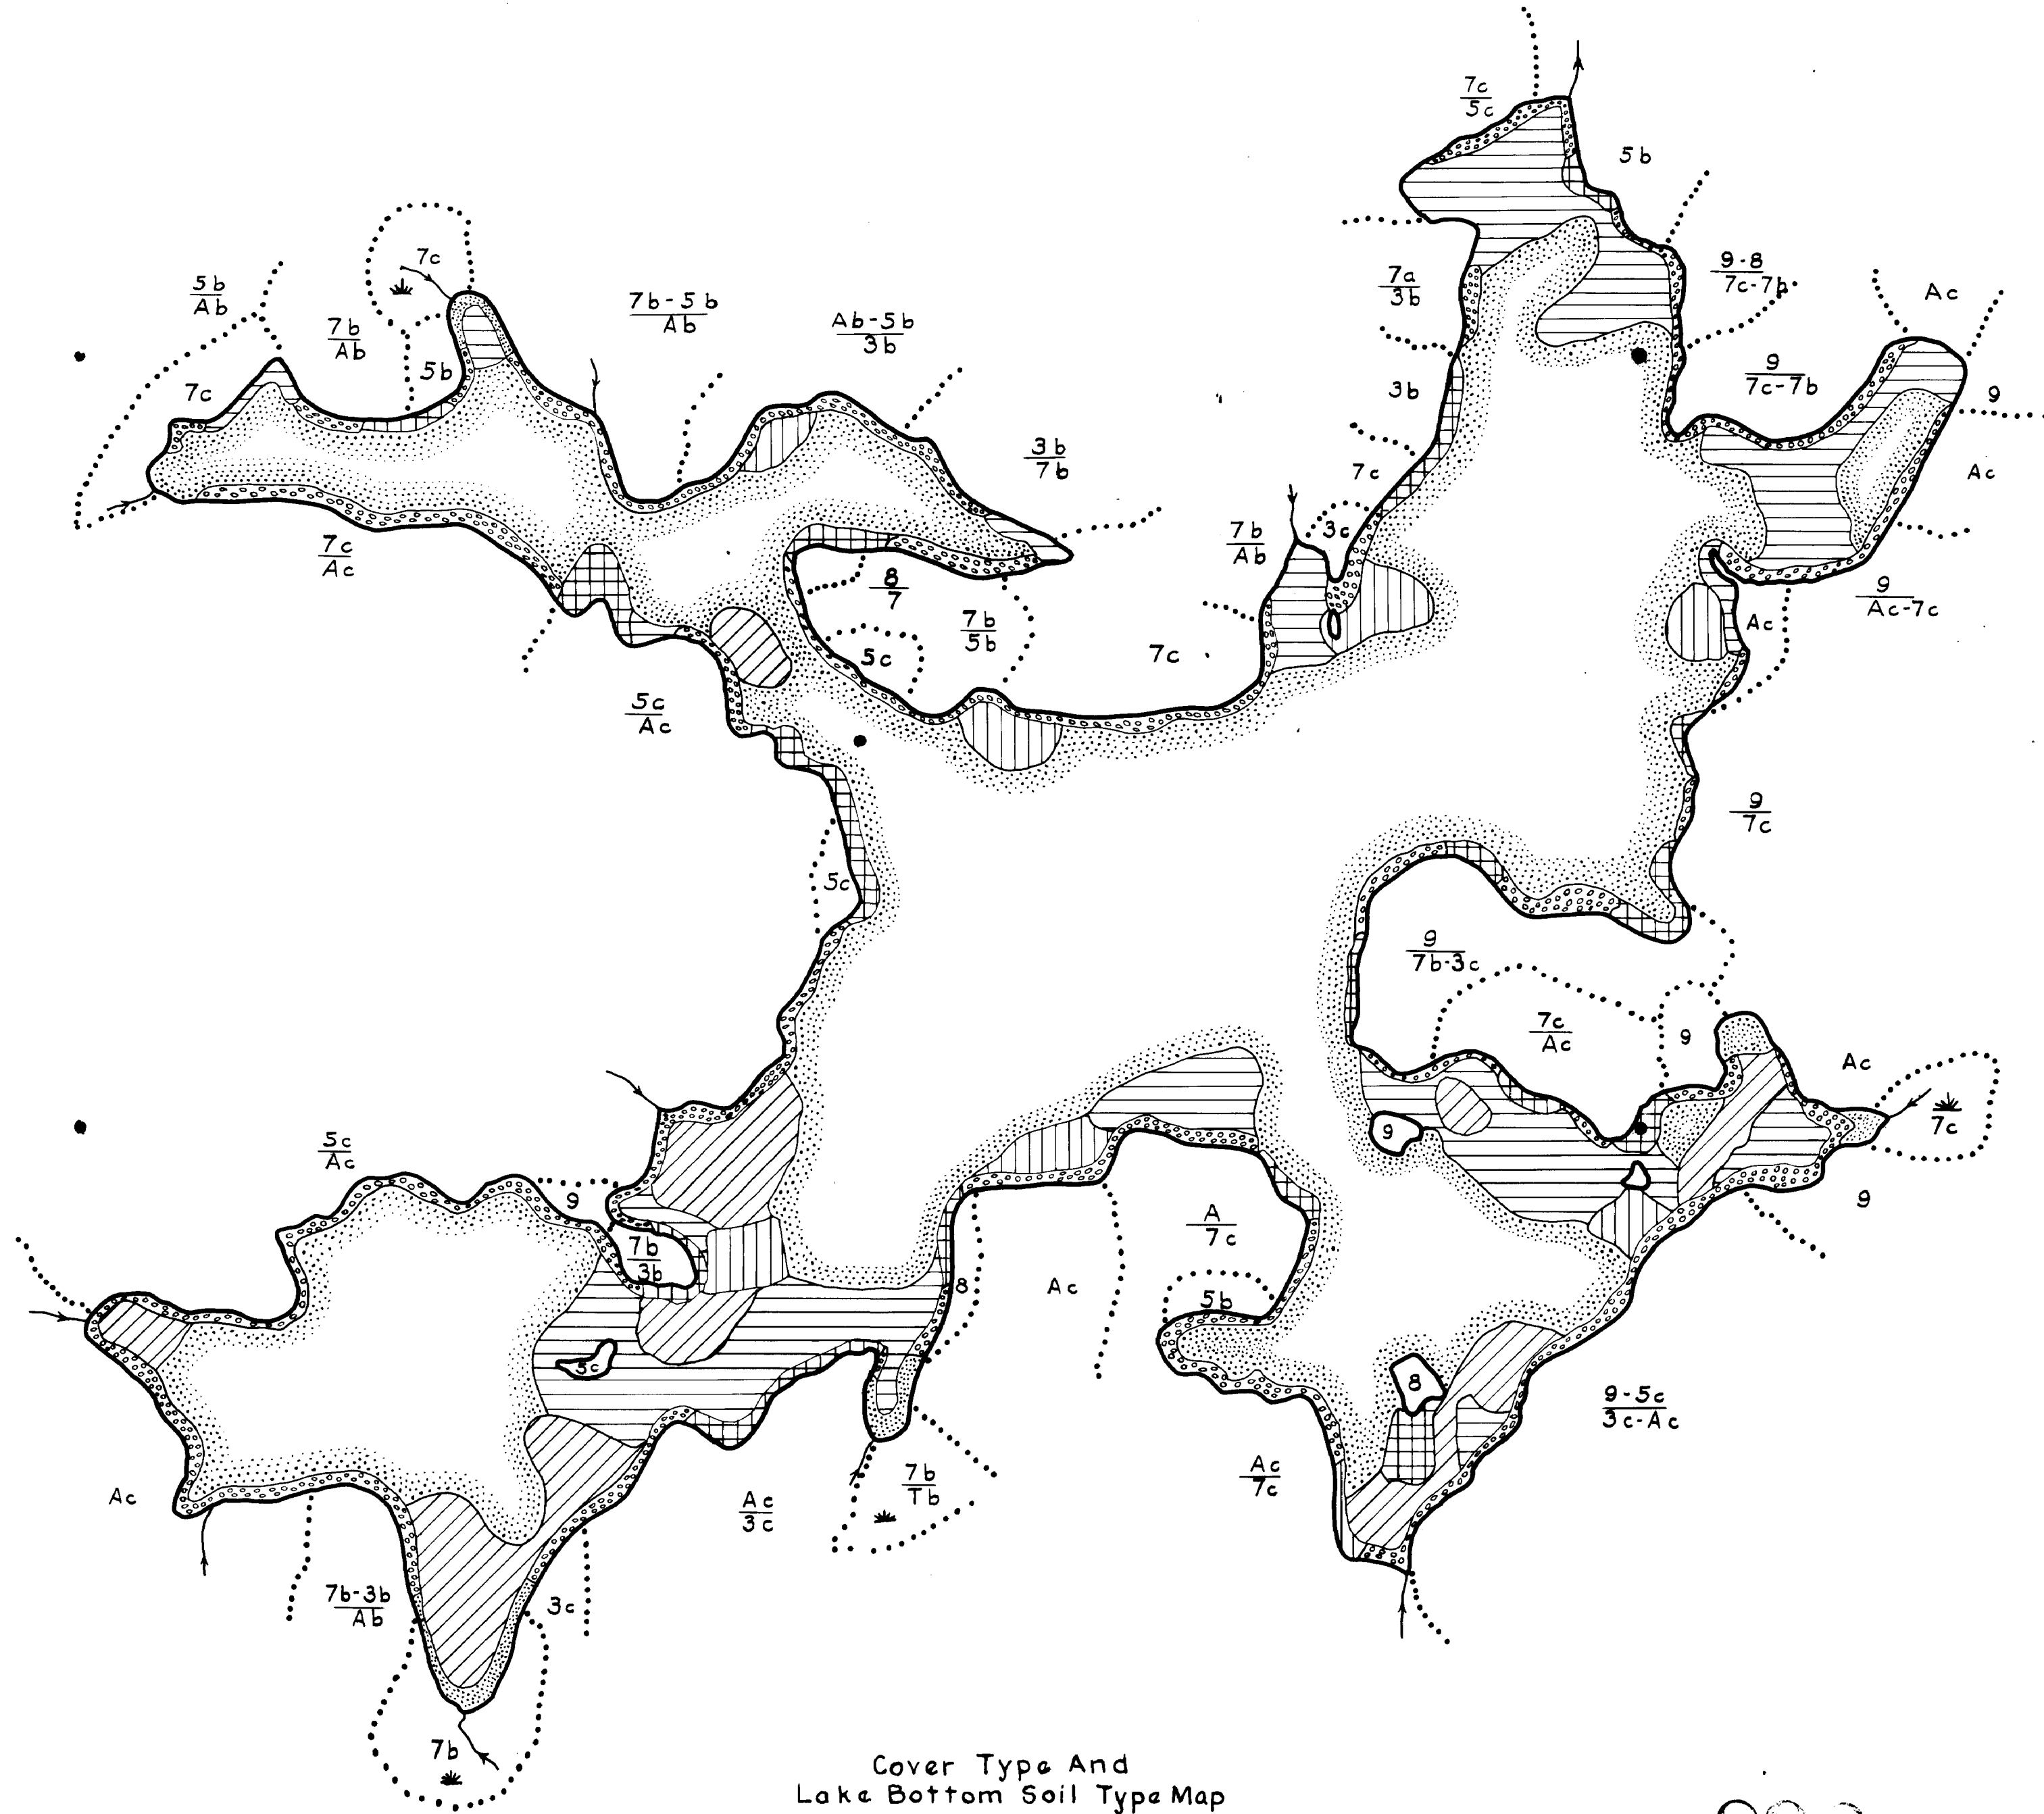

© COPYRIGHT 1993  
STATE OF MINNESOTA  
DEPARTMENT OF NATURAL RESOURCES  
BUREAU OF FISH AND WILDLIFE

R-9  
U. S. Department of Agriculture  
Forest Service  
LAKE AND STREAM SURVEY  
GE-BE-ON-E-QUET LAKE  
Superior National Forest  
Minnesota

Location Sec. 14, 15, 16, 21, 22, 23  
T. 67 N. R. 14 W.  
Scale 8 Inches = 1 Mile

Area 607.2 Acres  
Length of Shore Line 11.8 Miles

Cover Type And  
Lake Bottom Soil Type Map

892 A

Ge-be-on-e-quet Lake