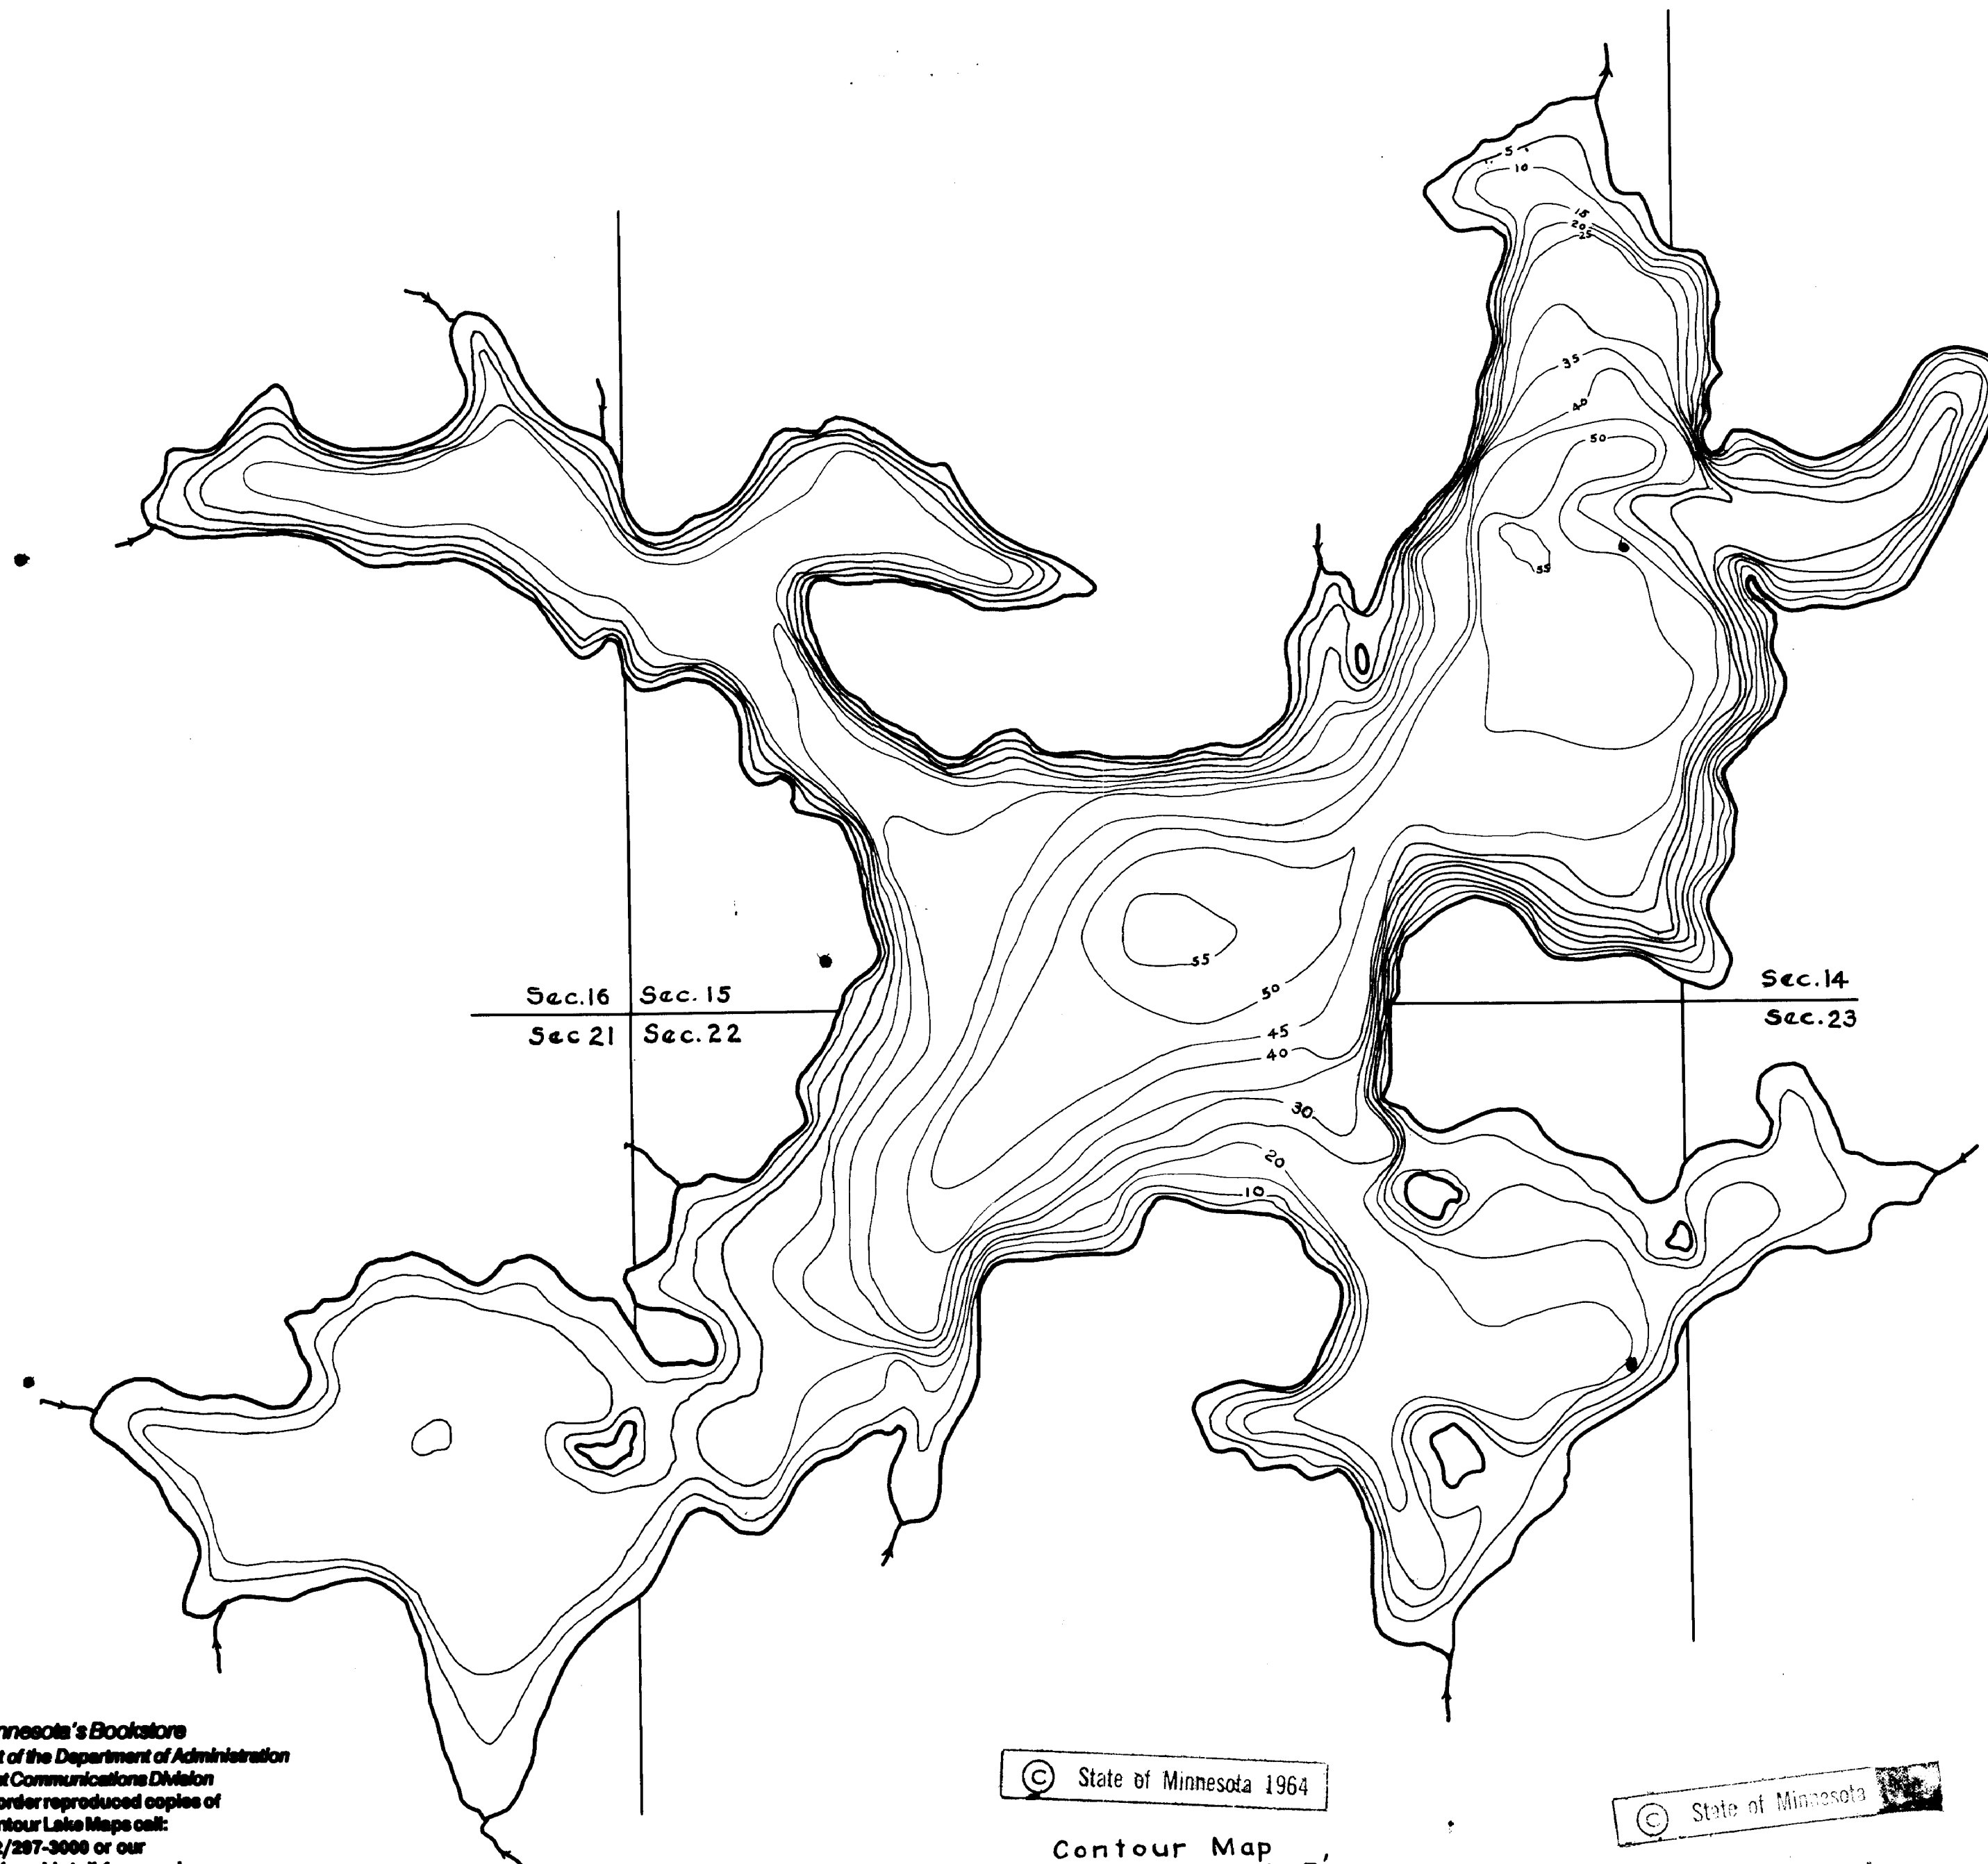

GE-BE-ON-E-QUET LAKE 69-350
Superior National Forest
Minnesota

Location Sec. 14, 15, 16, 21, 22, 23
T. 67 N. R. 14 W.
Scale 8 Inches = 1 Mile

ST. LOUIS COUNTY

Area 607.2 Acres
Length of Shore Line 11.8 Miles

© COPYRIGHT 1993
STATE OF MINNESOTA
DEPARTMENT OF NATURAL RESOURCES
DIVISION OF FISH AND WILDLIFE

STATE OF MINNESOTA
Department of
Administration
Minnesota's Bookstore
Part of the Department of Administration
Print Communications Division
To order reproduced copies of
Contour Lake Maps call:
612/297-3000 or our
Nationwide toll-free number
1-800-657-3767

© State of Minnesota 1964

Contour Map
Contour Interval = 5'

© State of Minnesota

C 892

J-17-103

GE-BE-ON-E-QUET Lake
St. Louis County