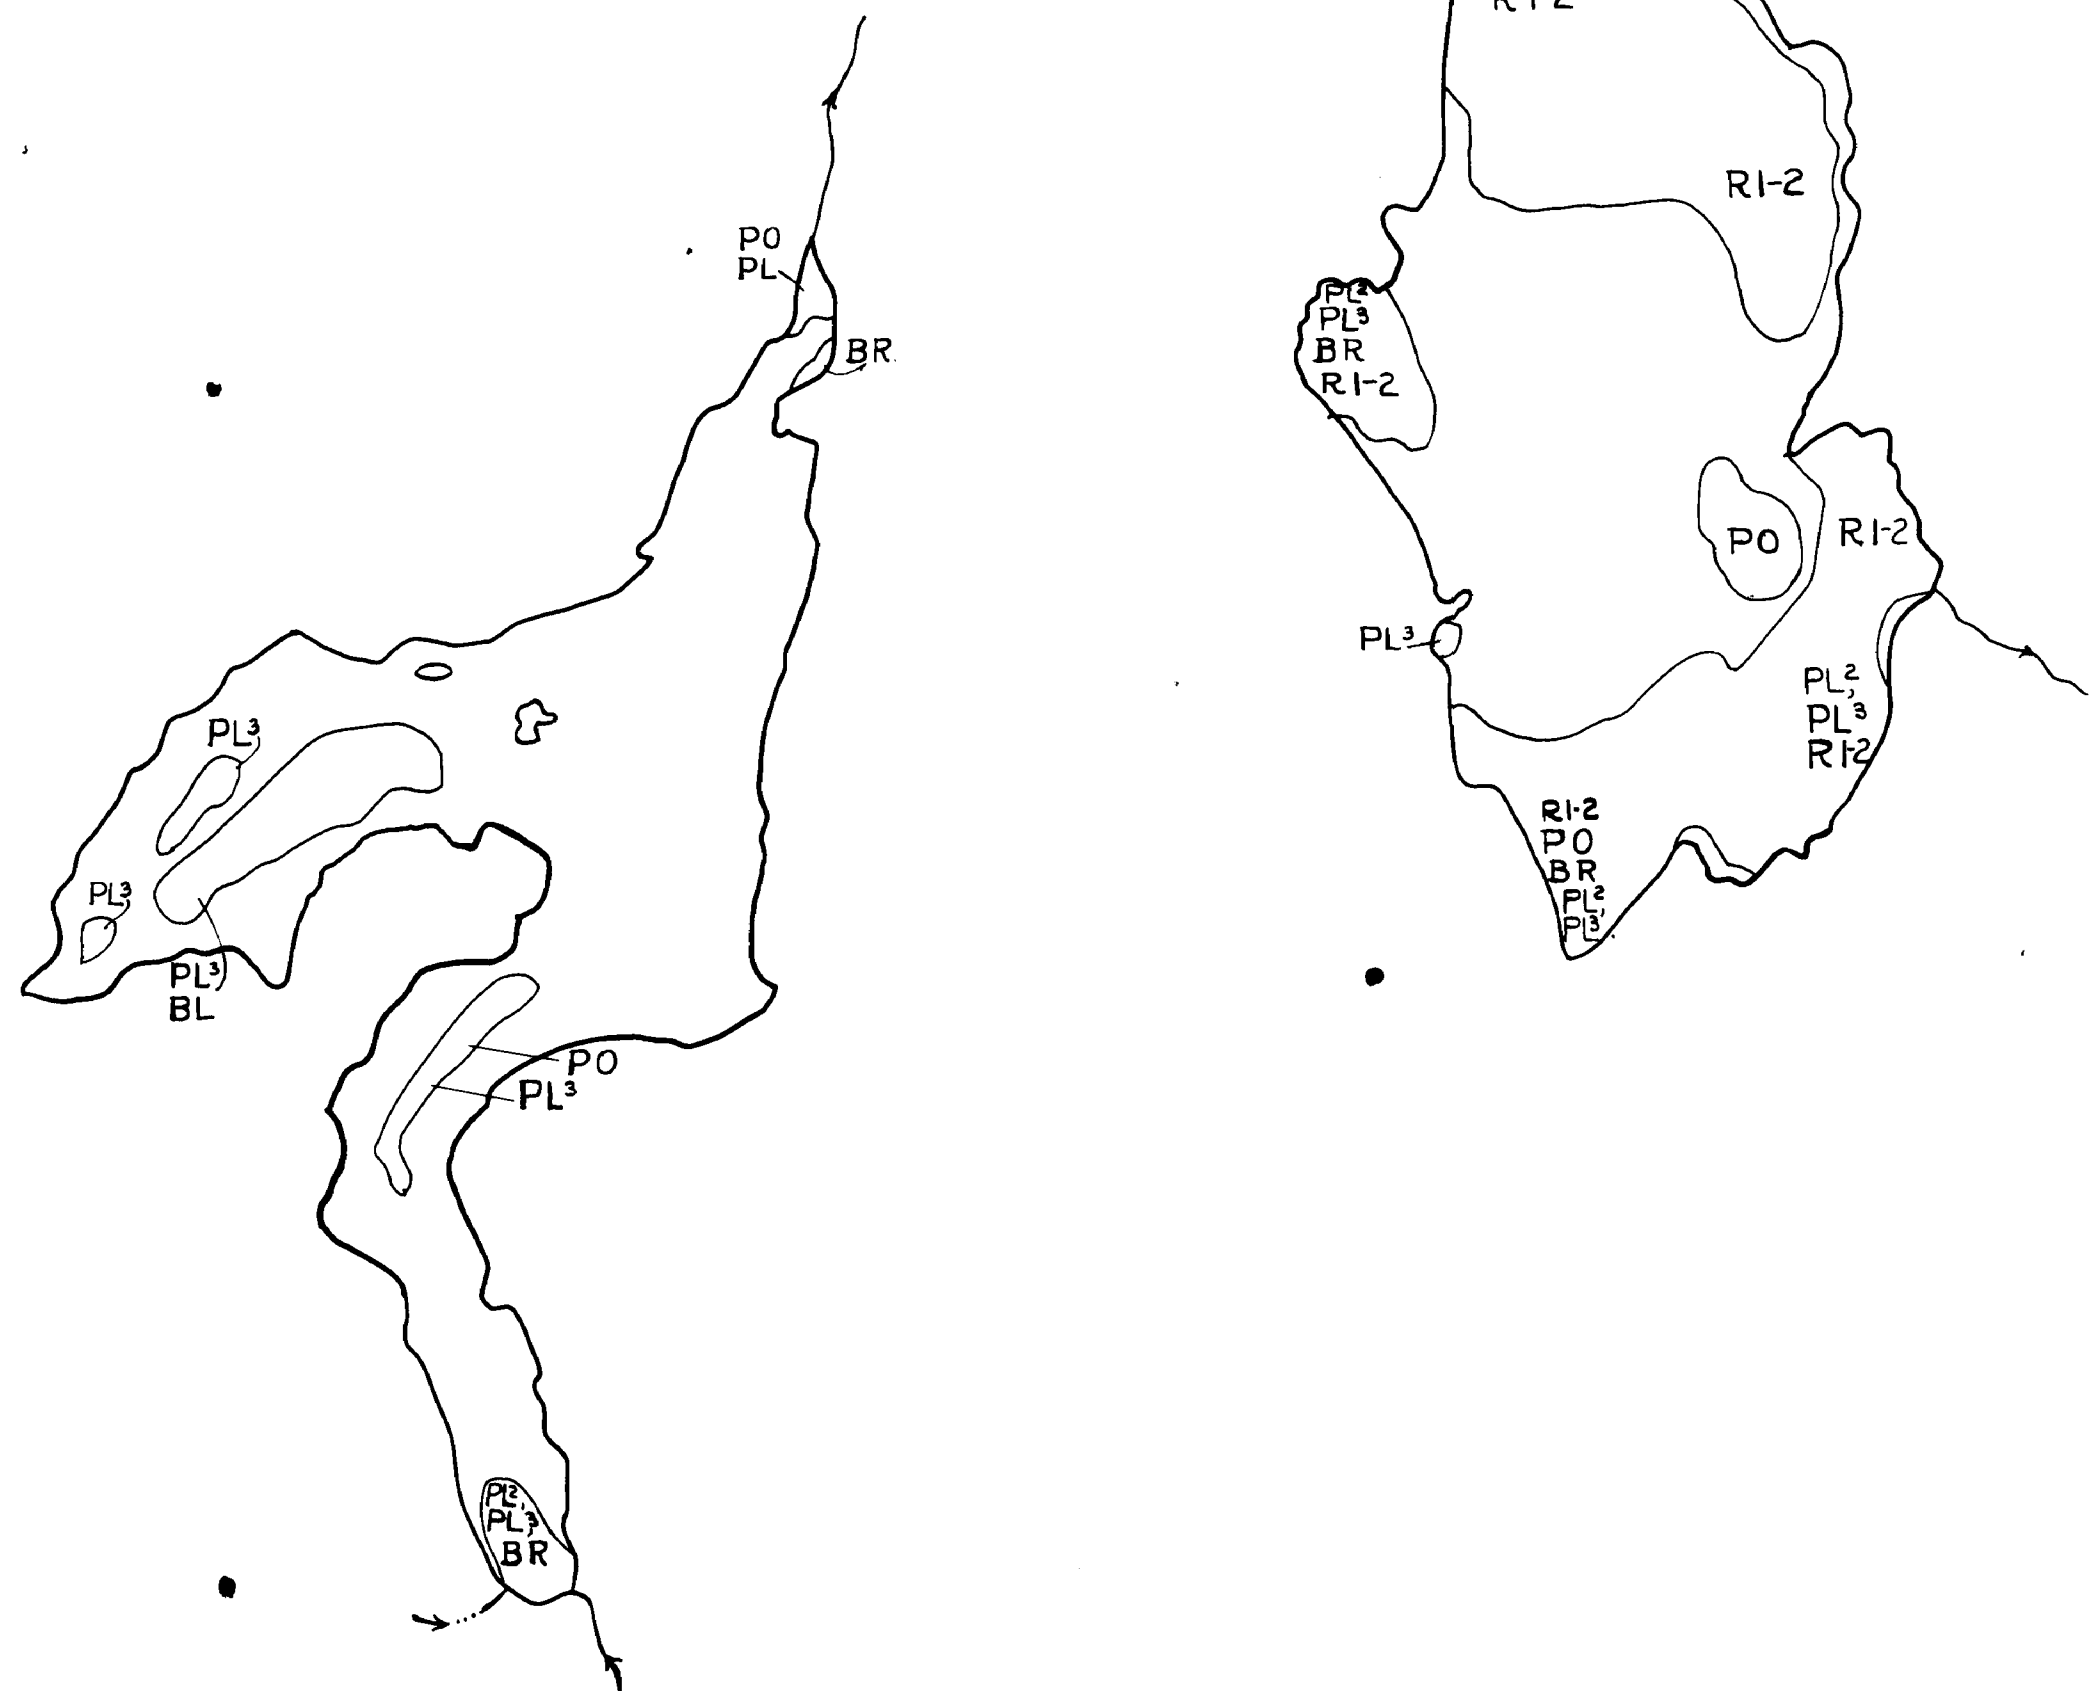

© COPYRIGHT 1983  
STATE OF MINNESOTA  
DEPARTMENT OF NATURAL RESOURCES  
BUREAU OF FISH AND WILDLIFE

R-9  
U.S. Department of Agriculture  
Forest Service  
LAKE AND STREAM SURVEY  
HOOK LAKE - RICE LAKE  
Superior National Forest  
Minnesota

ST. LOUIS COUNTY  
Hook Lake Location Sec's 15-16-21-22 T.64 N.R.13 W.  
Rice Lake " " Sec's 14-15-22 T.64 N.R.13 W.  
Scale 8" = 1 Mile

Hook Lake Area 83.2 Acres  
Rice Lake Area 110 Acres  
Hook Lake Length of Shore Line 3.0 Miles  
Rice Lake Length of Shore Line 2.0 Miles

Handwritten notes: 6/2/83, 10/2/83, 11/2/83, 12/2/83

Aquatic Vegetation Map

881