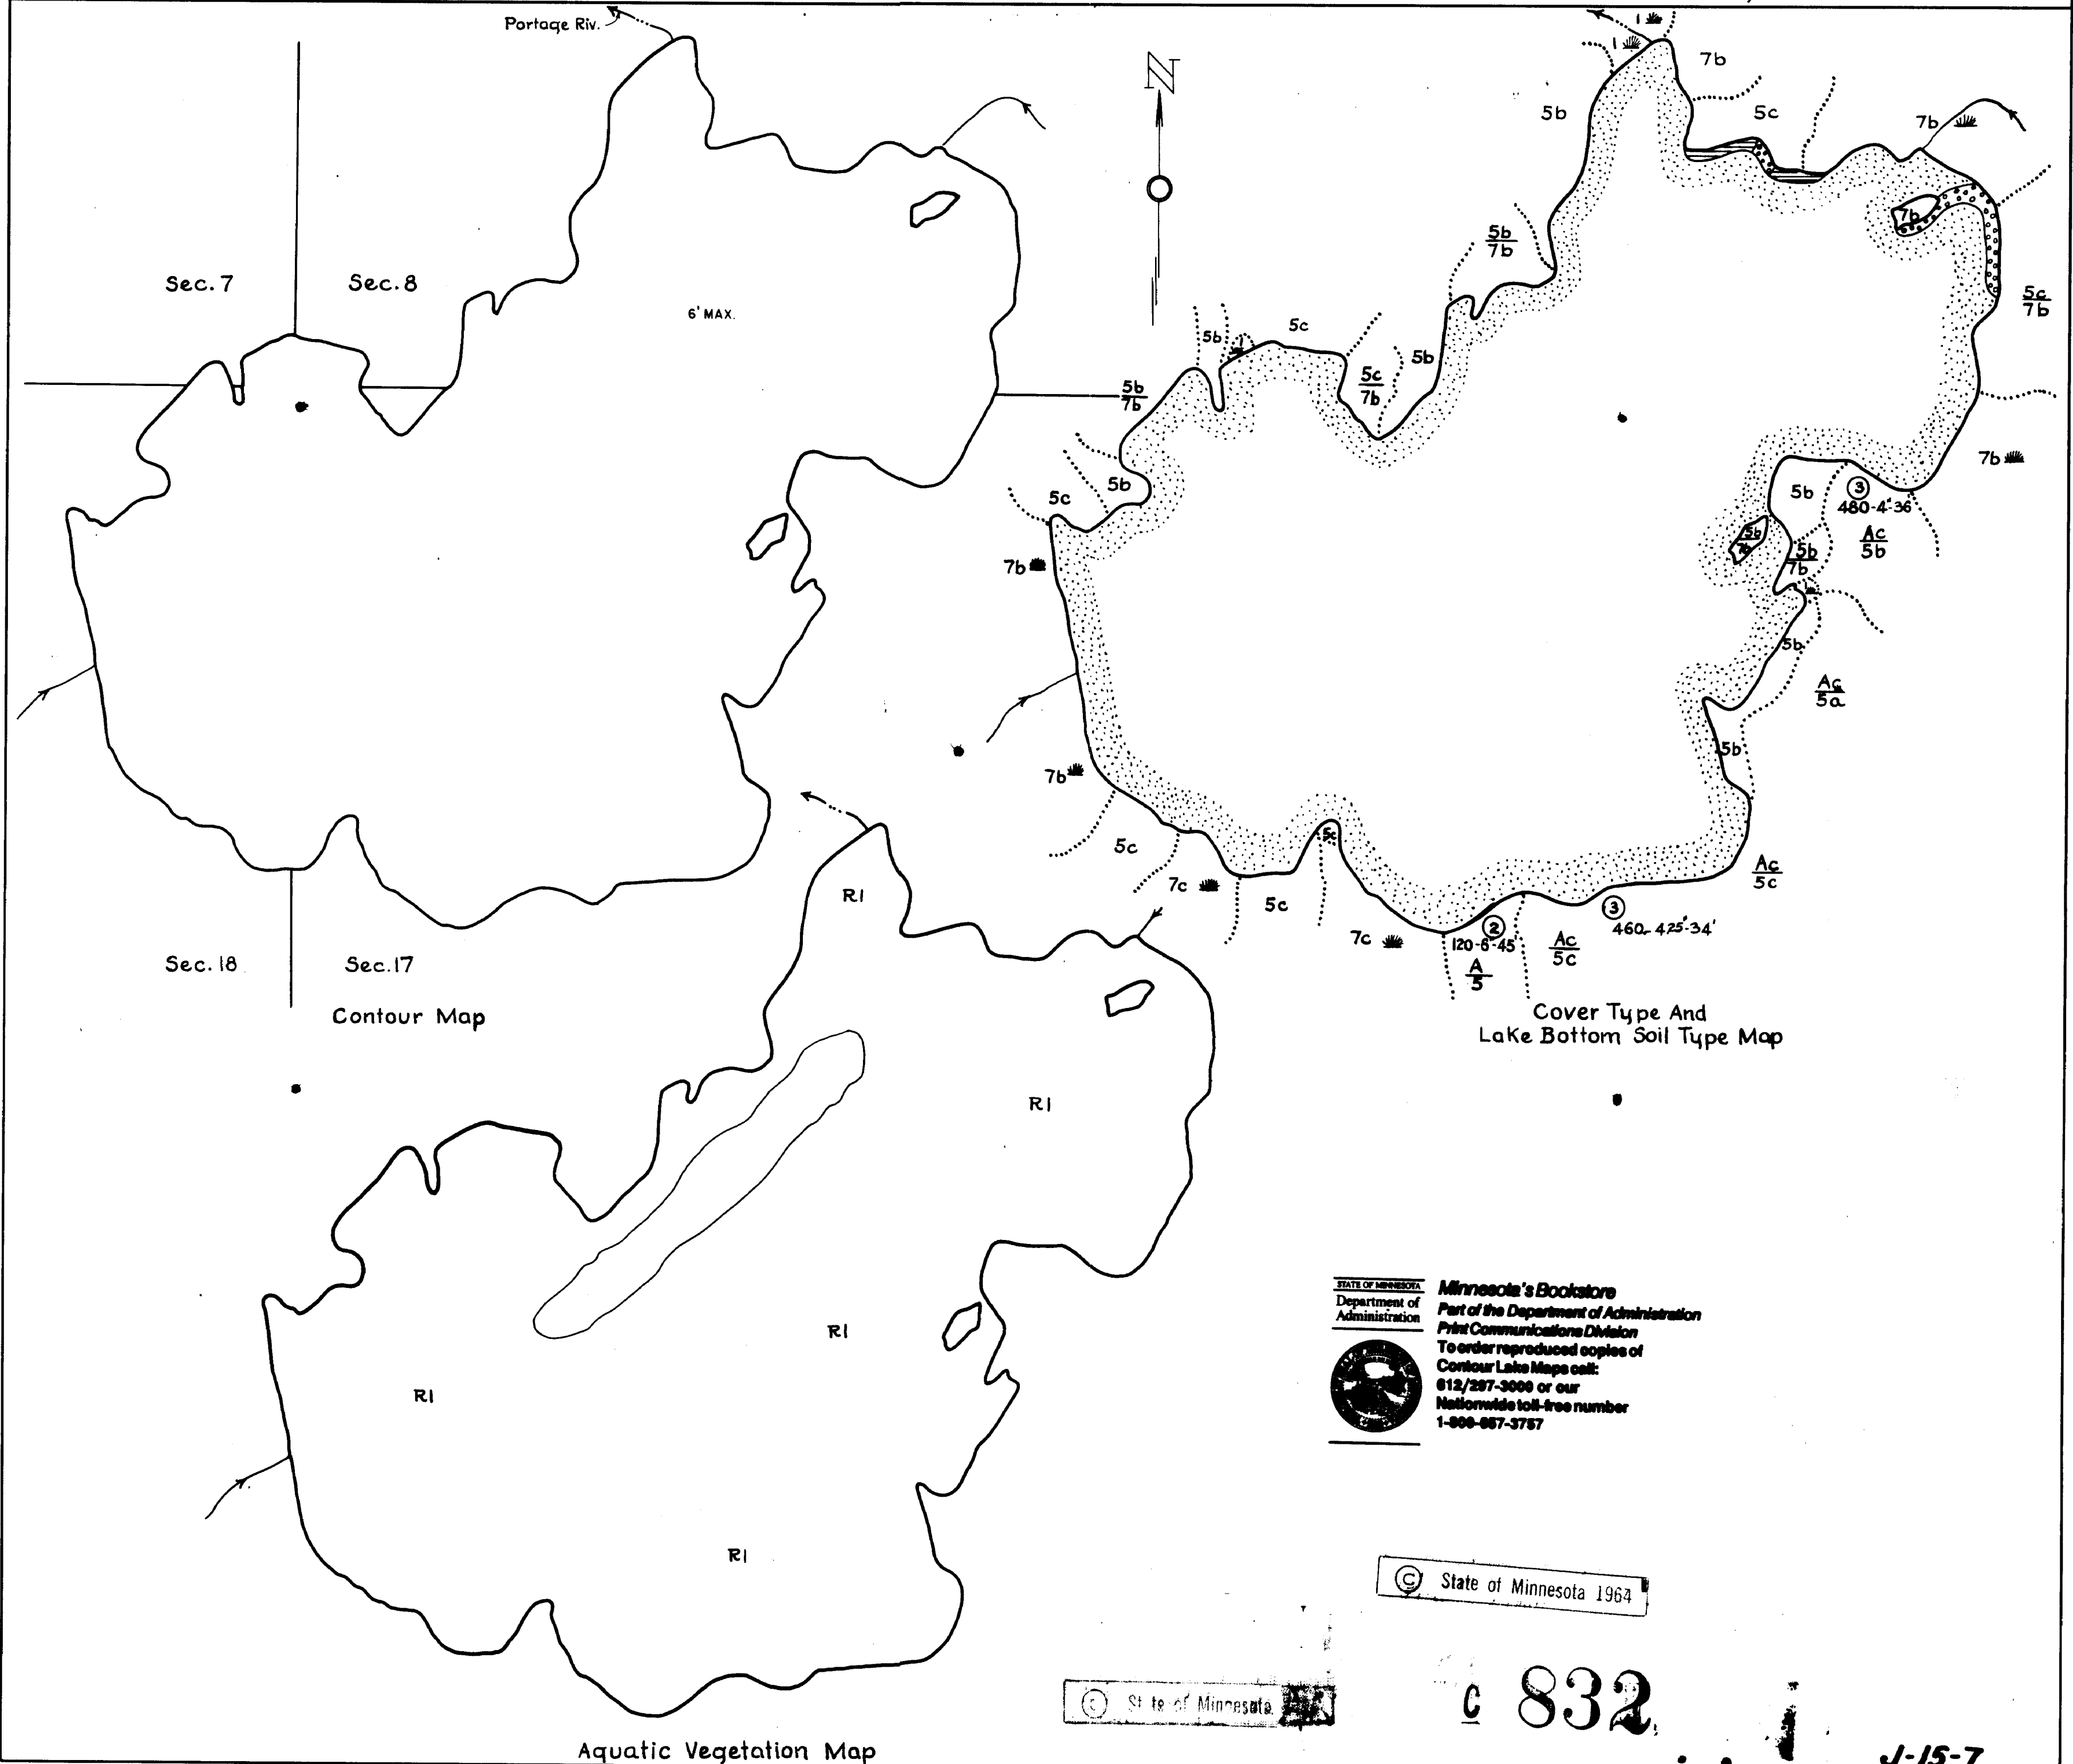

R-9
U.S. Department of Agriculture
Forest Service
LAKE AND STREAM SURVEY

© COPYRIGHT 1993
STATE OF MINNESOTA
DEPARTMENT OF NATURAL RESOURCES
DIVISION OF FISH AND WILDLIFE

BIG RICE LAKE 69-178
Superior National Forest
Minnesota

Location Sec. 7-8-17-18 T.64 N.R.13 W.
Scale 8 Inches = 1 Mile

ST. LOUIS COUNTY

Area 356.76 Acres
Length of Shore Line 4.25 Miles

THIS PRINT REPRODUCED BY THE MINNESOTA DEPARTMENT OF NATURAL RESOURCES. THE ACCURACY OF THE ORIGINAL SURVEY AND THE REPRODUCED PRINT MUST BE GUARANTEED.

Sec. 7 Sec. 8

6' MAX.

Sec. 18 Sec. 17

Contour Map

Cover Type And
Lake Bottom Soil Type Map

STATE OF MINNESOTA
Department of Administration
Minnesota's Bookstore
Part of the Department of Administration
Print Communications Division
To order reproduced copies of
Contour Lake Maps call:
612/297-3600 or our
Nationwide toll-free number
1-800-657-3757

© State of Minnesota 1964

© State of Minnesota

832

Big Rice Lake
St. Louis County

Aquatic Vegetation Map