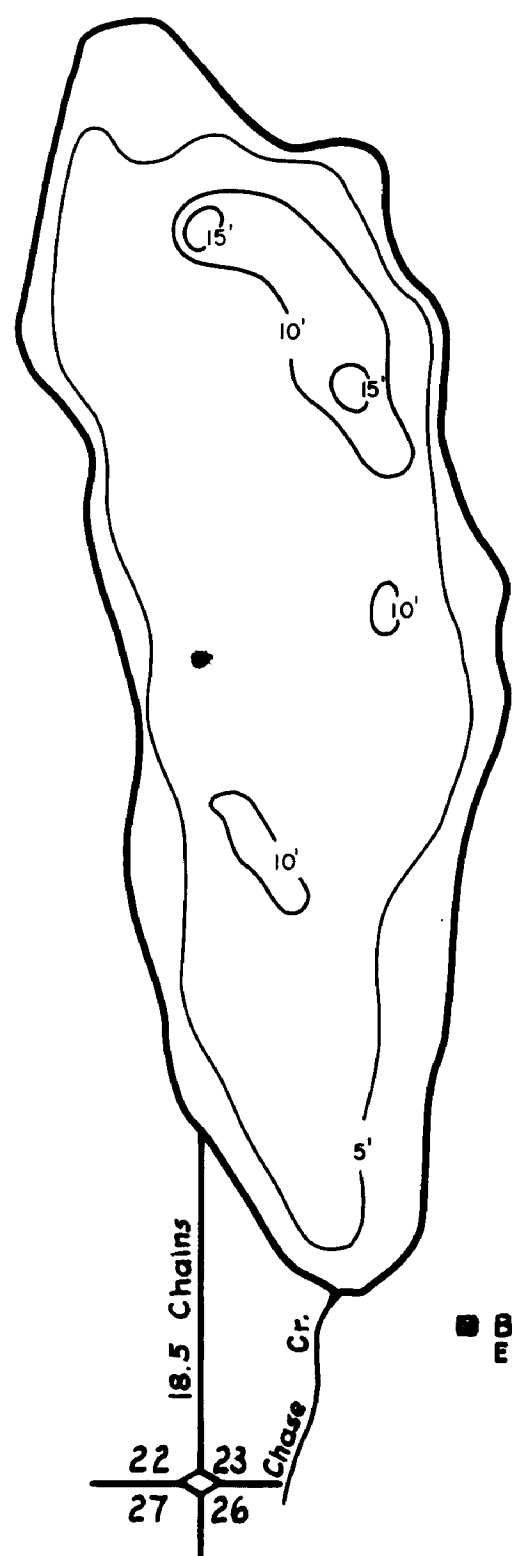

Location: Secs. 22 & 23, T. 149 N. R. 26 W.  
Scale: 9" = 1 Mile.

ITASCA COUNTY

KILDEER LAKE 31-842  
Chippewa National Forest  
Minnesota

Area: 104 Acres  
Length of Shore Line: 1.85 Miles

© COPYRIGHT 1993  
STATE OF MINNESOTA  
DEPARTMENT OF NATURAL RESOURCES  
DIVISION OF FISH AND WILDLIFE

Contour Map  
Contour Interval Ft.

Cover Type And  
Lake Bottom Soil Type Map

Aquatic Vegetation Map

STATE OF MINNESOTA  
Department of  
Administration  
**Minnesota's Bookstore**  
Part of the Department of Administration  
Print Communications Division  
To order reproduced copies of  
Contour Lake Maps call:  
612/297-3000 or our  
Nationwide toll-free number  
1-800-657-3767