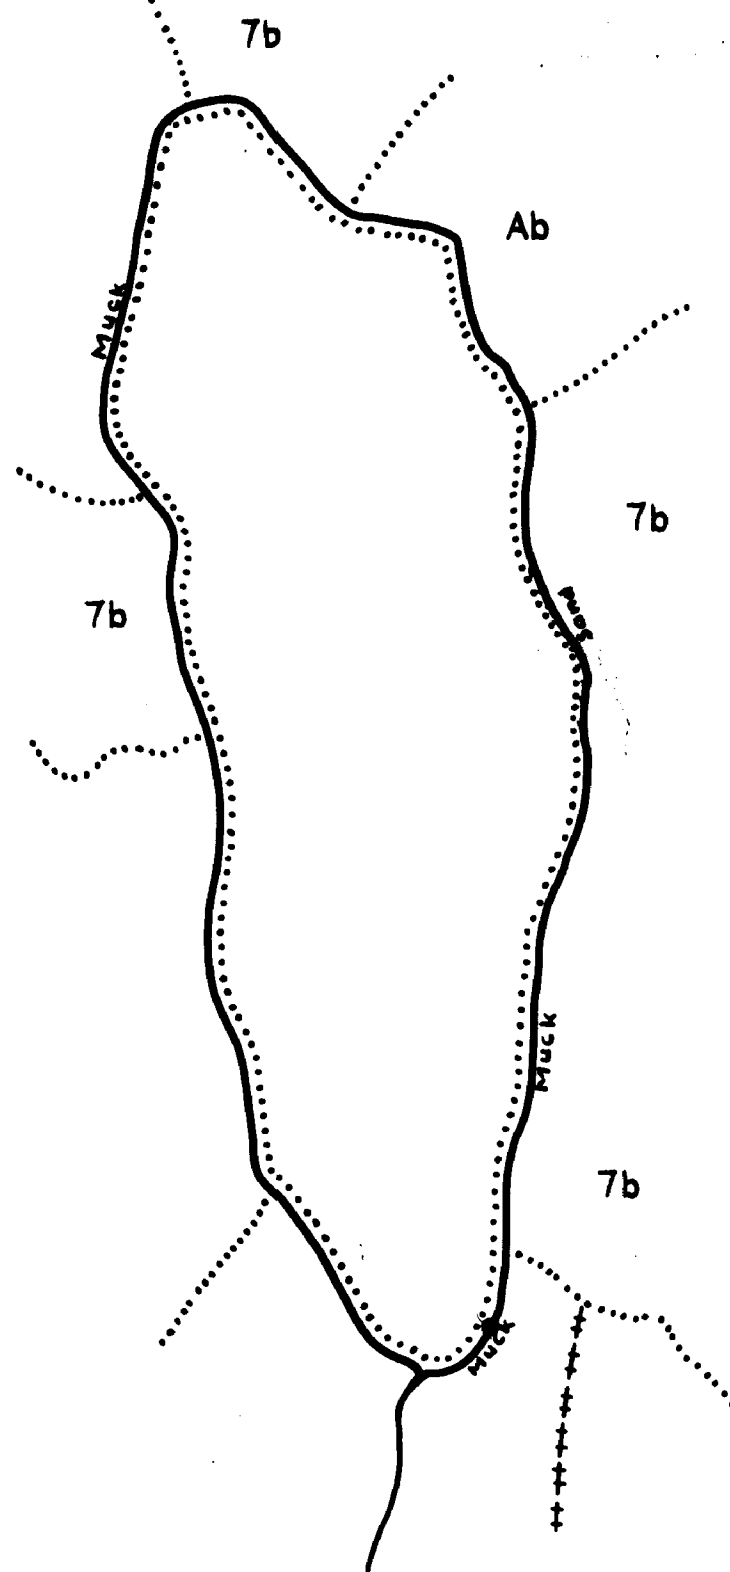

Location: Secs. 22 & 23, T. 149 N. R. 26 W.  
Scale: 9" = 1 Mile.

ITASCA COUNTY

KILDEER LAKE 31-842  
Chippewa National Forest  
Minnesota

Area: 104 Acres  
Length of Shore Line: 1.85 Miles

© COPYRIGHT 1993  
STATE OF MINNESOTA  
DEPARTMENT OF NATURAL RESOURCES  
DIVISION OF FISH AND WILDLIFE

Contour Map  
Contour Interval Ft.

Cover Type And  
Lake Bottom Soil Type Map

Aquatic Vegetation Map

STATE OF MINNESOTA  
Department of  
Administration  
**Minnesota's Bookstore**  
Part of the Department of Administration  
Print Communications Division  
To order reproduced copies of  
Contour Lake Maps call:  
612/297-3000 or our  
Nationwide toll-free number  
1-800-657-3767