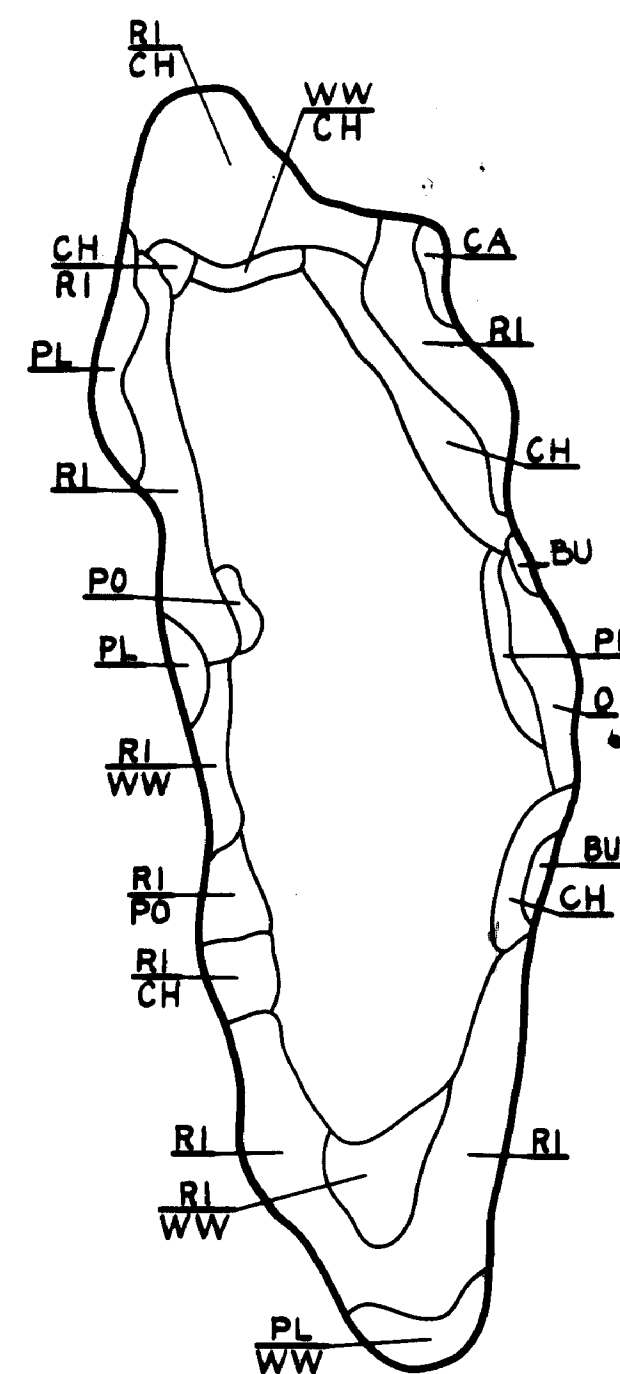

Location: Secs. 22 & 23, T. 149 N. R. 26 W.  
Scale: 9" = 1 Mile.

ITASCA COUNTY

KILDEER LAKE 31-842  
Chippewa National Forest  
Minnesota

Area: 104 Acres  
Length of Shore Line: 1.85 Miles

© COPYRIGHT 1993  
STATE OF MINNESOTA  
DEPARTMENT OF NATURAL RESOURCES  
DIVISION OF FISH AND WILDLIFE

Contour Map  
Contour Interval Ft.

Cover Type And  
Lake Bottom Soil Type Map

Aquatic Vegetation Map

STATE OF MINNESOTA  
Department of  
Administration  
**Minnesota's Bookstore**  
Part of the Department of Administration  
Print Communications Division  
To order reproduced copies of  
Contour Lake Maps call:  
612/297-3000 or our  
Nationwide toll-free number  
1-800-657-3767