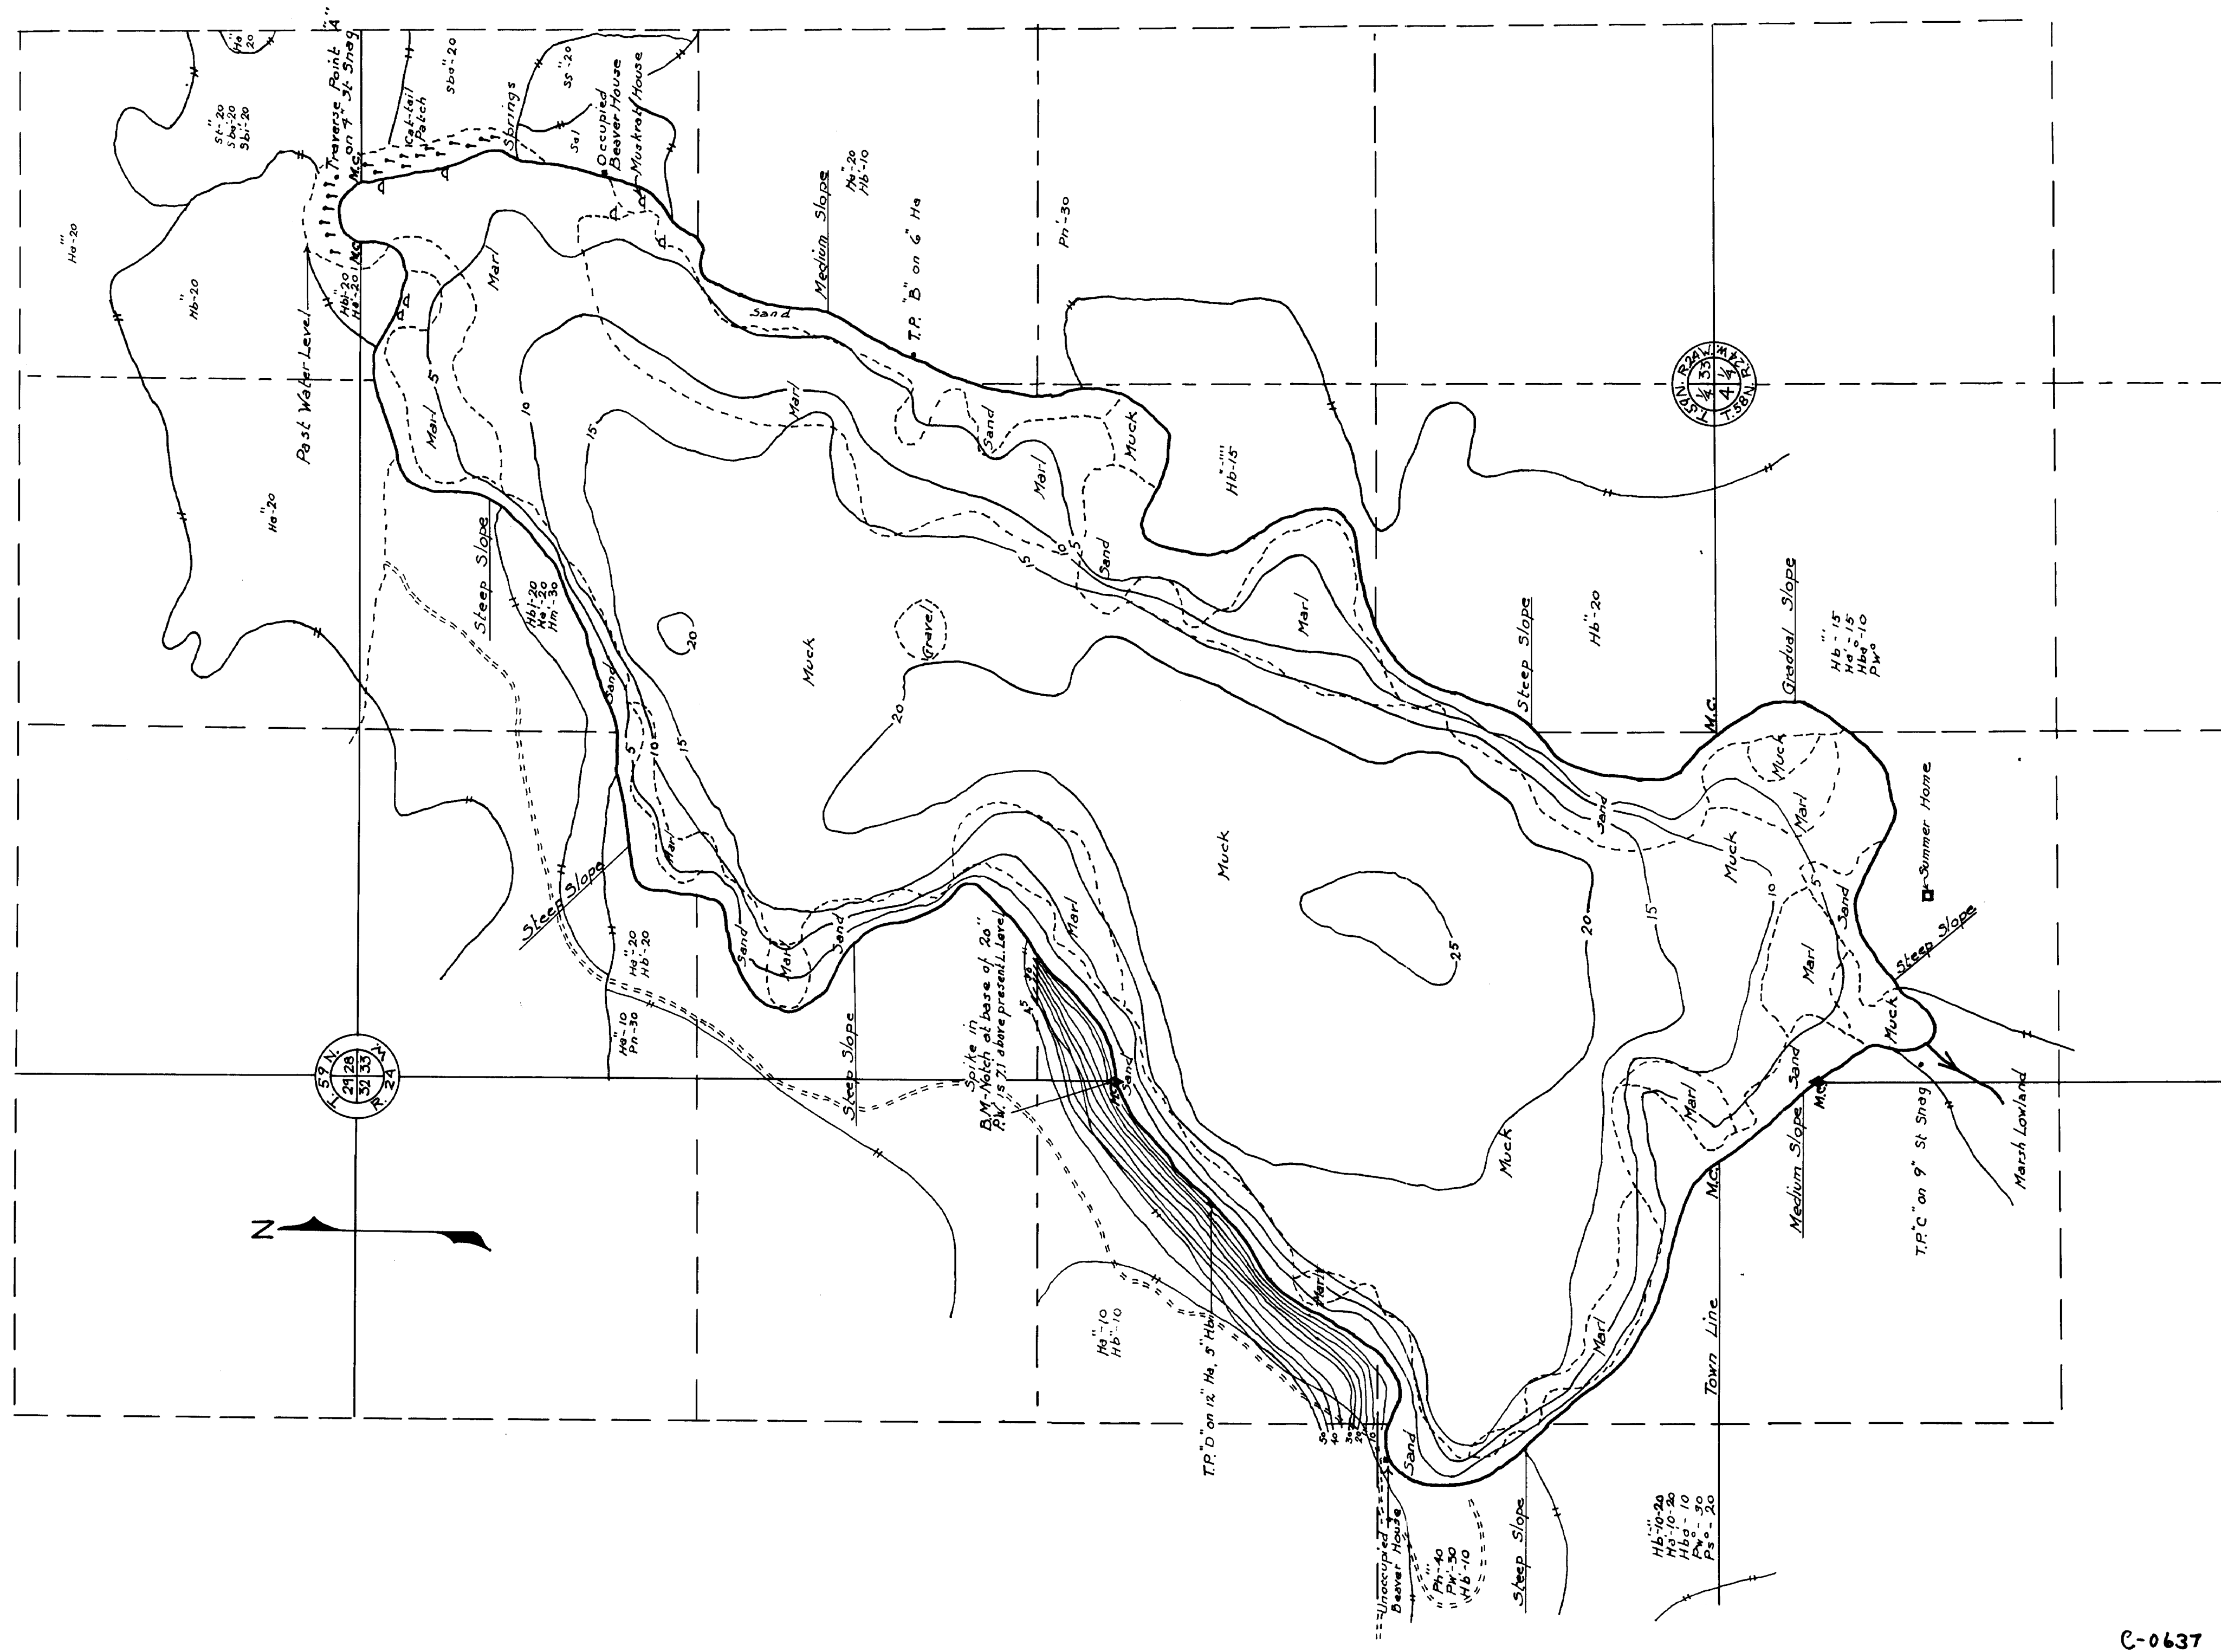

KING LAKE

C-0637

MINNESOTA STATE CGC
 LAKE INVESTIGATIONS
KING LAKE 31-0258
 GEORGE WASHINGTON STATE FOREST
 OWEN LAKE CAMP, S-54
 AREA OF LAKE - 295.6 ACRES
 CONTOUR INTERVAL 5 FT.
 SCALE 1" = 400 FT.
 SURVEYED MARCH, 1938 BY M. MORSE
 DRAWN - APRIL, 1938
 CLASS III LAKE

M.M.	IDENT. NO. 14-169
------	----------------------