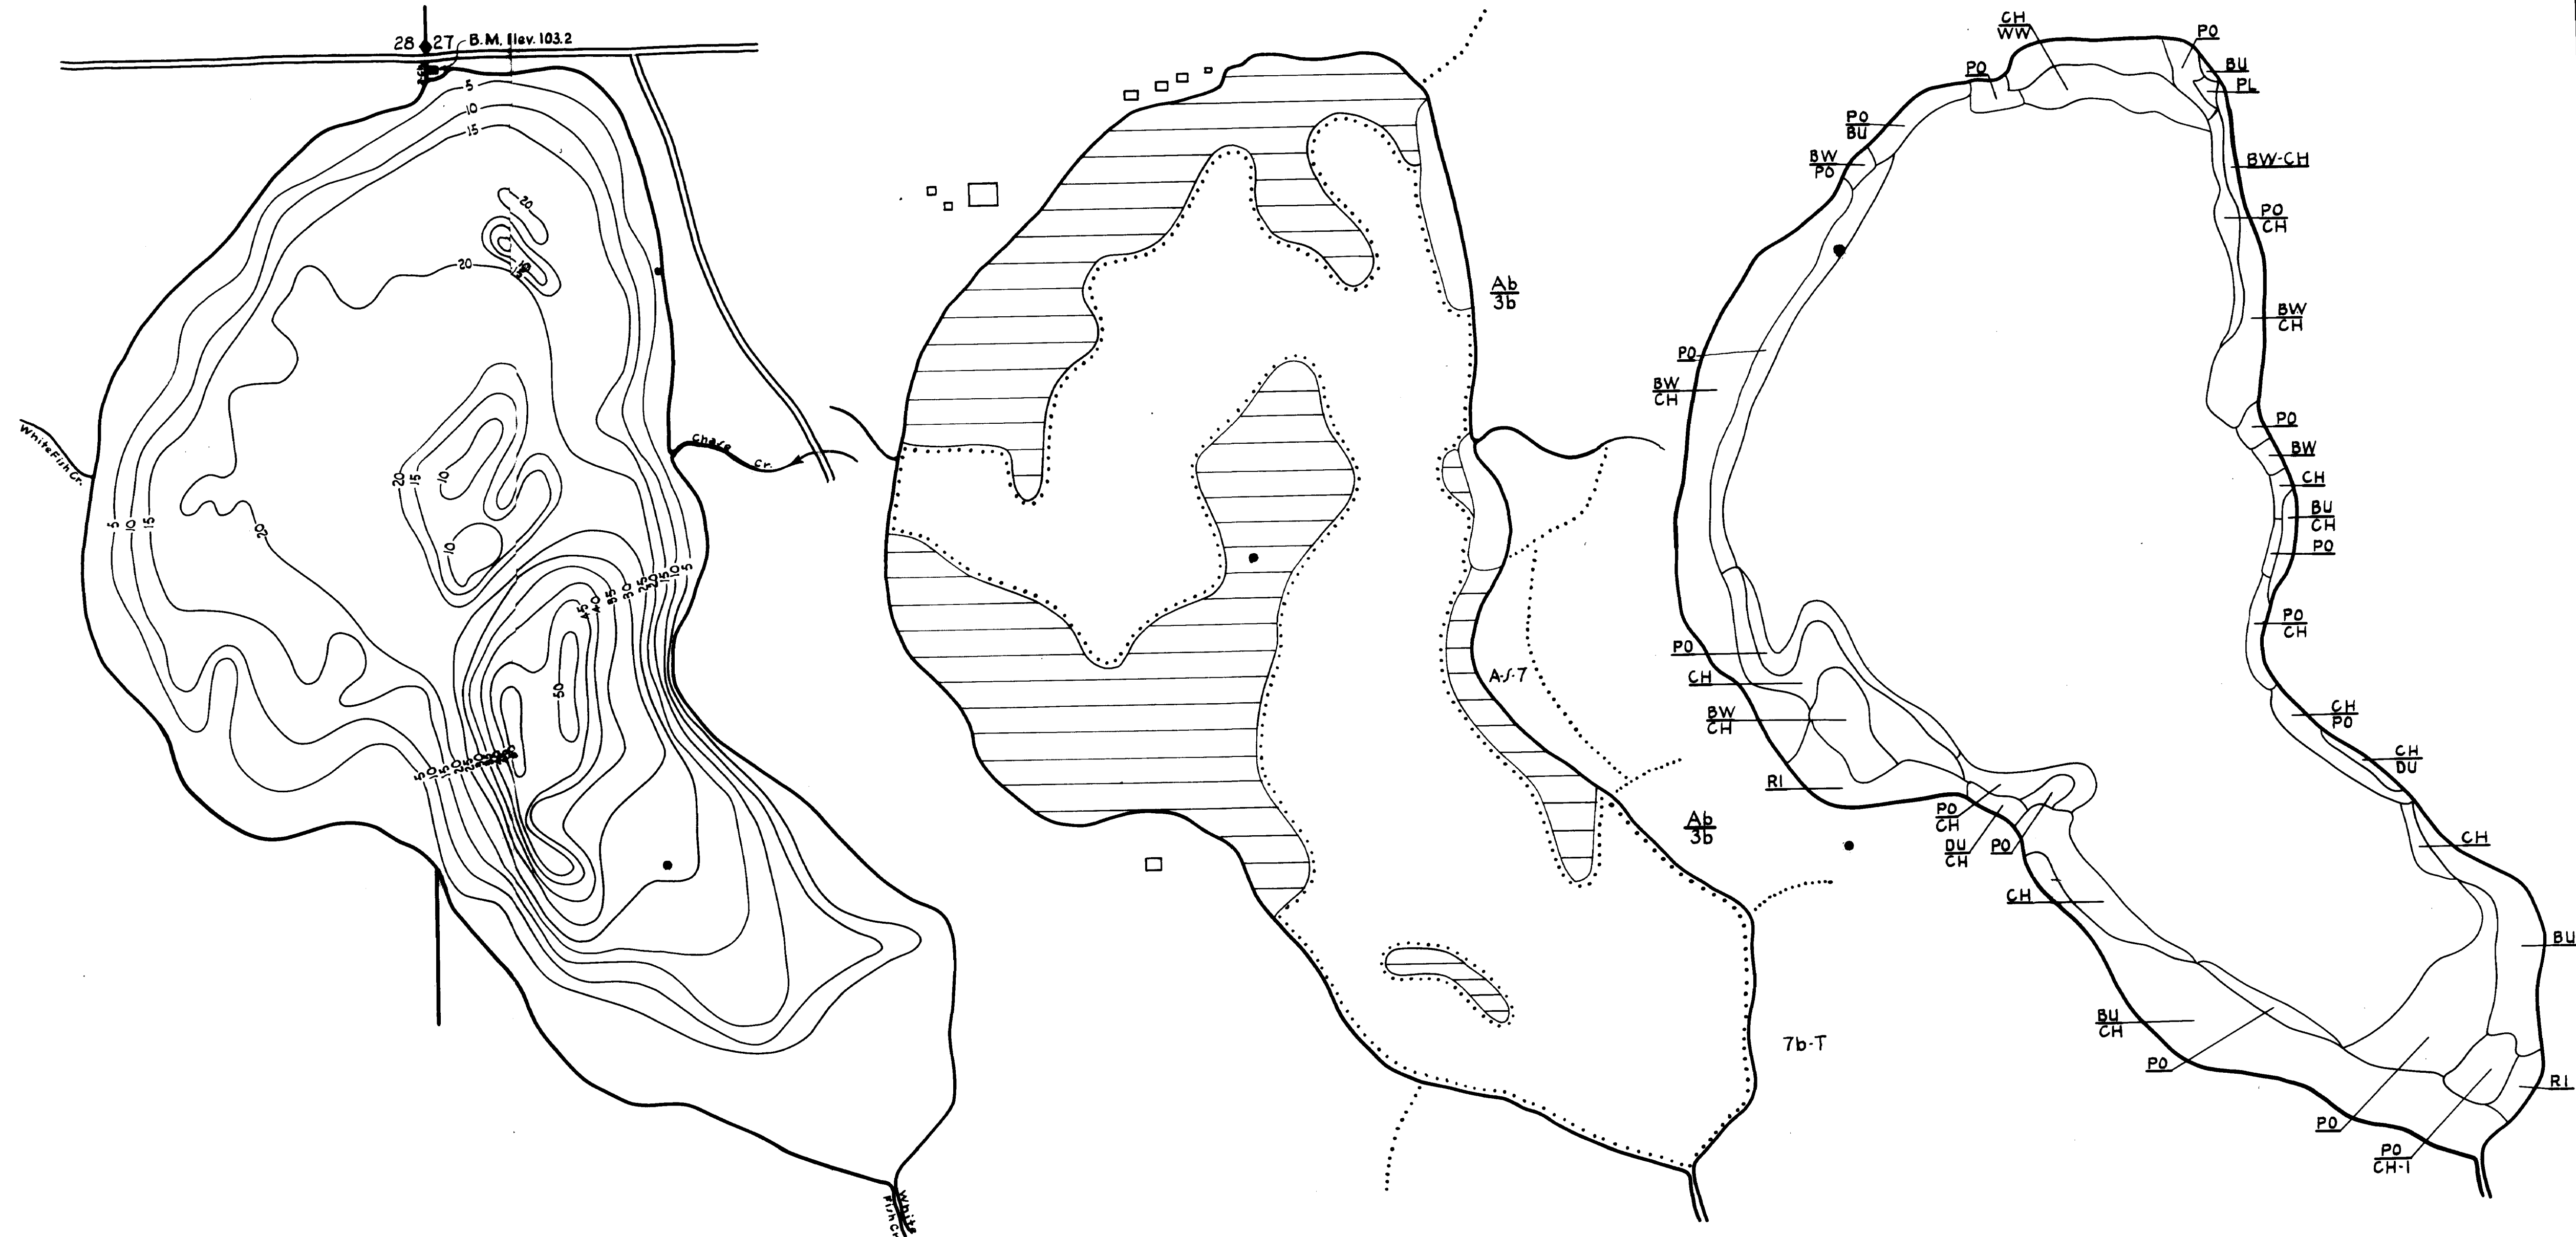

COPYRIGHT 1983  
STATE OF MINNESOTA  
DEPARTMENT OF NATURAL RESOURCES  
DIVISION OF FISH AND WILDLIFE

R-9  
U.S. Department of Agriculture  
Forest Service  
LAKE AND STREAM SURVEY  
WHITEFISH LAKE 31-843  
Chippewa National Forest  
Minnesota

Area: 532 Acres  
Length of Shore Line: 3.96 Miles

Location: Sec. 27-28-33&34 T.149 N. R. 26 W.  
Scale: 8" = 1 Mile

ITASCA COUNTY

Contour Map  
Contour Interval

Cover Type And  
Lake Bottom Soil Type Map

State of Minnesota 1964

Aquatic Vegetation Map

535