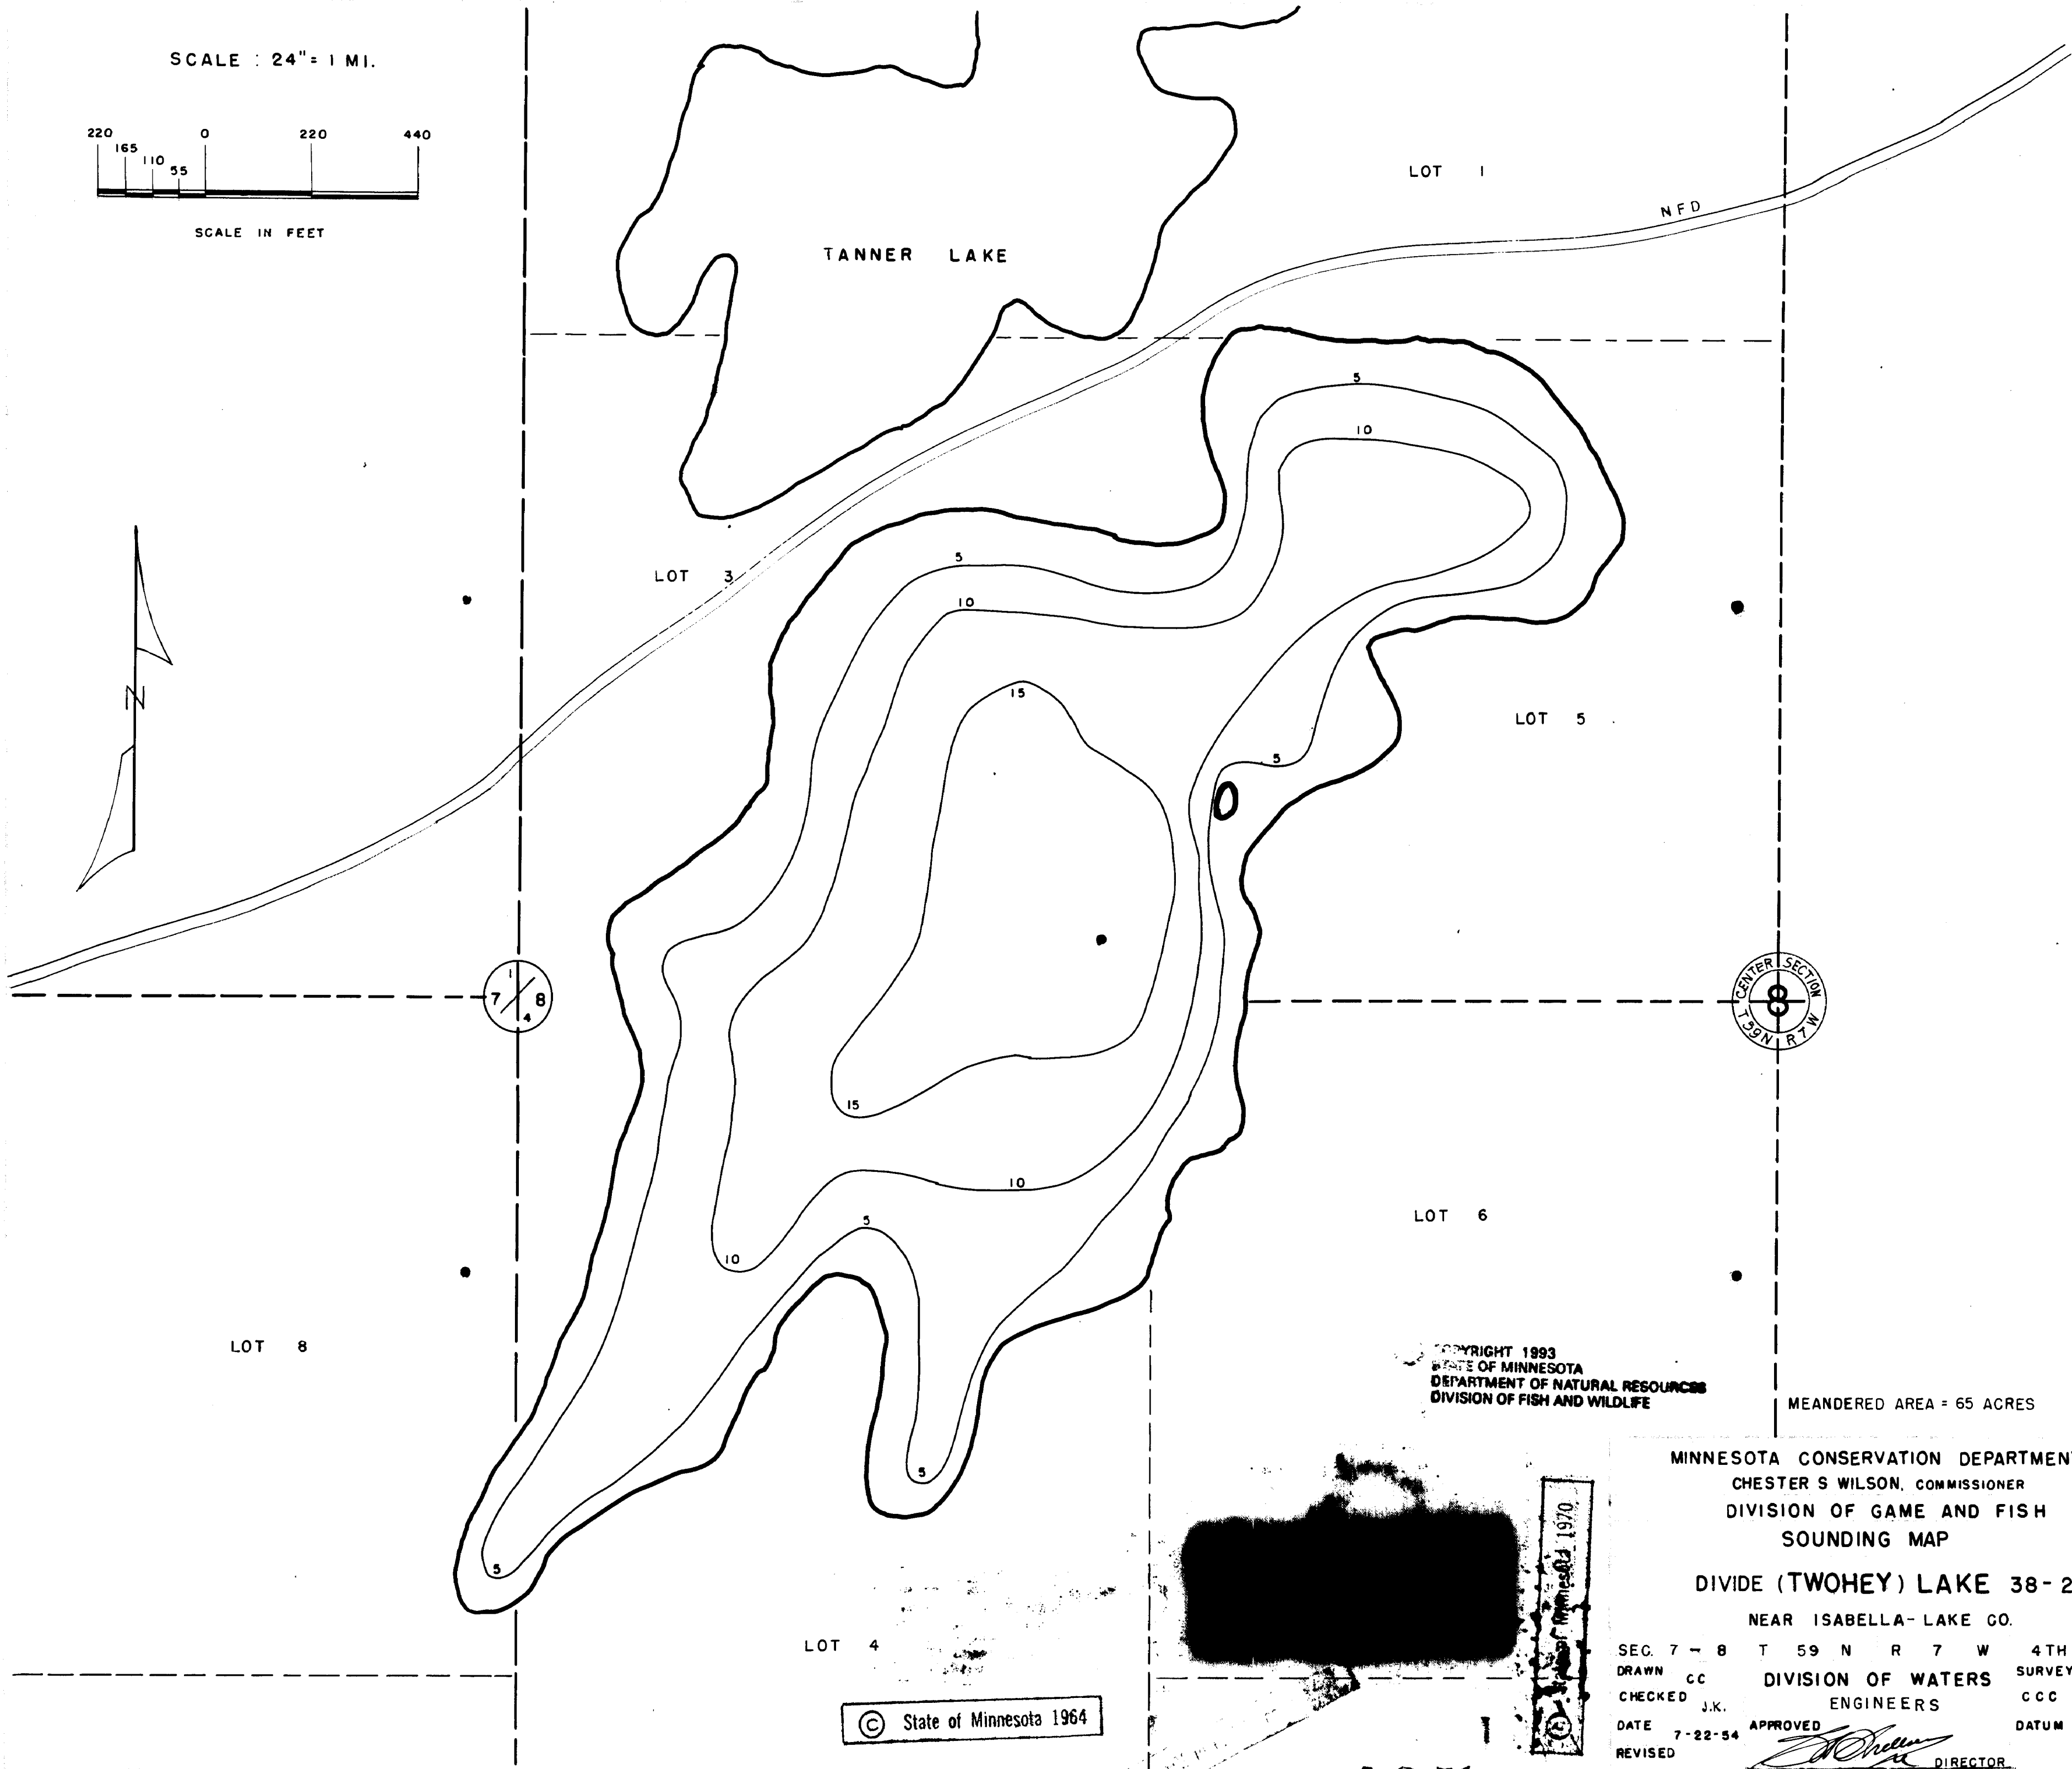

SCALE : 24" = 1 MI.

SCALE IN FEET

LOT 1

TANNER LAKE

NFD

LOT 3

LOT 5

LOT 6

LOT 8

LOT 4

COPYRIGHT 1993  
 STATE OF MINNESOTA  
 DEPARTMENT OF NATURAL RESOURCES  
 DIVISION OF FISH AND WILDLIFE

MEANDERED AREA = 65 ACRES

MINNESOTA CONSERVATION DEPARTMENT  
 CHESTER S WILSON, COMMISSIONER  
 DIVISION OF GAME AND FISH  
 SOUNDING MAP

DIVIDE (TWOHEY) LAKE 38-256

NEAR ISABELLA- LAKE CO.

SEC. 7 - 8 T 59 N R 7 W 4TH P M  
 DRAWN CC DIVISION OF WATERS SURVEY  
 CHECKED J.K. ENGINEERS CCC 1935  
 DATE 7-22-54 APPROVED DIRECTOR  
 REVISED

© State of Minnesota 1964

B.O.W. FILE NO. C 425

AGENCY	COUNTY	LINE	PARK	STRUCT	TYPE	OR
42	0	0	0	0	8	1

1 OF 1