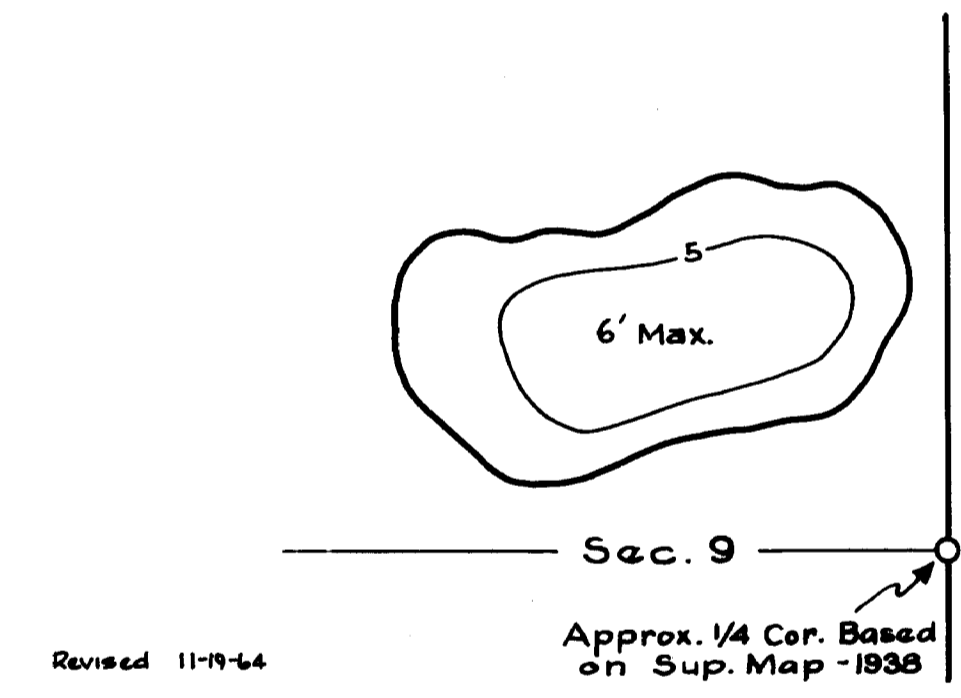

U.S. Department of Agriculture
 Forest Service
 LAKE AND STREAM SURVEY
 CHARITY LAKE-OVA LAKE-LENA LAKE
 Superior National Forest
 LAKE COUNTY Minnesota

© COPYRIGHT 1989
 STATE OF MINNESOTA
 DEPARTMENT OF NATURAL RESOURCES
 DIVISION OF FISH AND WILDLIFE

Charity Lake 38-55

Location: Secs. 29 & 32 T. 60 N. R. 6 W.
 Scale: 8 Inches = 1 Mile
 Area: 23.4 Acres
 Length of Shoreline: 0.9 Miles

Ova Lake 38-555

Location: Sec. 9 T. 60 N. R. 9 W.
 Scale: 8 Inches = 1 Mile
 Area: 30.2 Acres
 Length of Shoreline: 0.85 Miles

Lena Lake 38-424

Location: Sec. 6 T. 60 N. R. 8 W.
 Scale: 8 Inches = 1 Mile
 Area: 23.2 Acres
 Length of Shoreline: 0.68 Miles

Minnesota's Bookstore
 Part of the Department of Administration
 Print Communications Division
 To order reproduced copies of
 Contour Lake Maps call:
 612/297-3888 or our
 Nationwide toll-free number
 1-800-657-3797