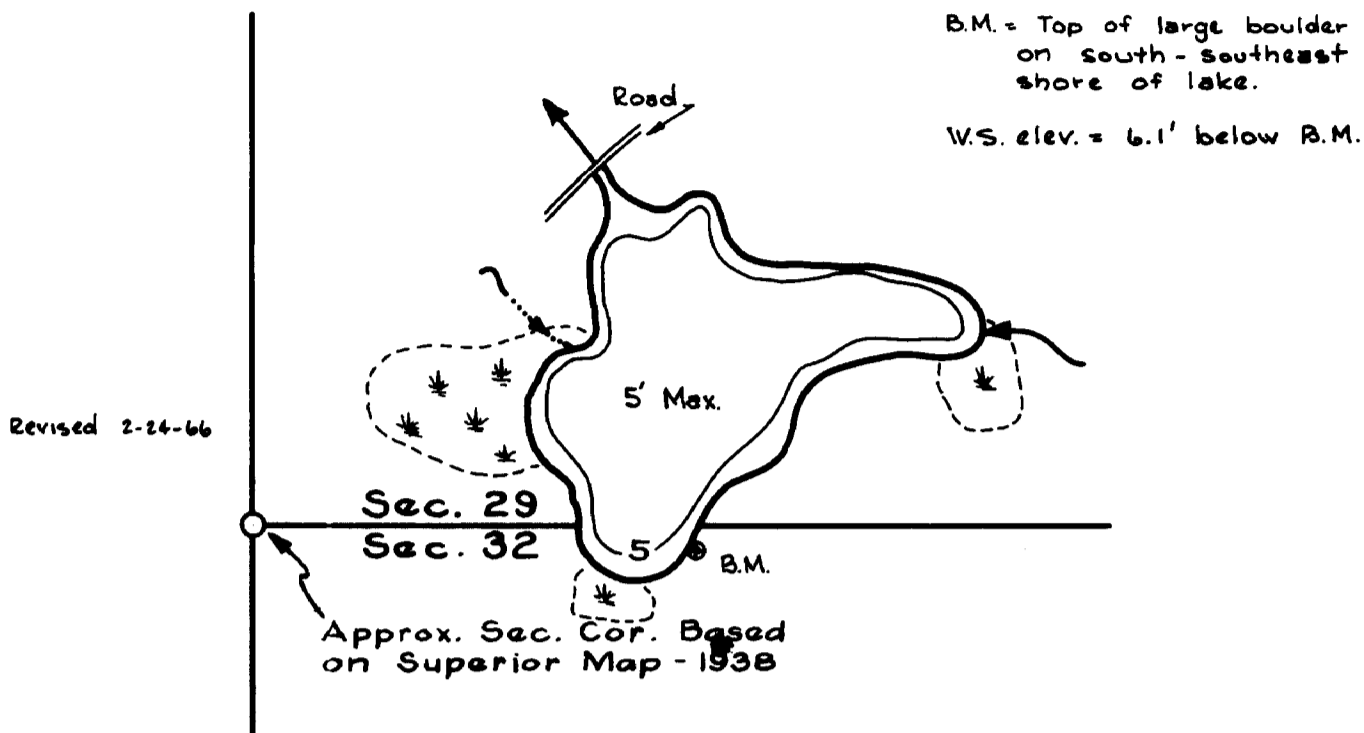

U.S. Department of Agriculture
 Forest Service
 LAKE AND STREAM SURVEY
 CHARITY LAKE-OVA LAKE-LENA LAKE
 Superior National Forest
 LAKE COUNTY Minnesota

© COPYRIGHT 1989
 STATE OF MINNESOTA
 DEPARTMENT OF NATURAL RESOURCES
 DIVISION OF FISH AND WILDLIFE

Charity Lake 38-55

Location: Secs. 29 & 32 T. 60 N. R. 6 W.
 Scale: 8 Inches = 1 Mile
 Area: 23.4 Acres
 Length of Shoreline: 0.9 Miles

Ova Lake 38-555

Location: Sec. 9 T. 60 N. R. 9 W.
 Scale: 8 Inches = 1 Mile
 Area: 30.2 Acres
 Length of Shoreline: 0.85 Miles

Lena Lake 38-424

Location: Sec. 6 T. 60 N. R. 8 W.
 Scale: 8 Inches = 1 Mile
 Area: 23.2 Acres
 Length of Shoreline: 0.68 Miles

Minnesota's Bookstore
 Part of the Department of Administration
 Print Communications Division
 To order reproduced copies of
 Contour Lake Maps call:
 612/297-3888 or our
 Nationwide toll-free number
 1-800-657-3797