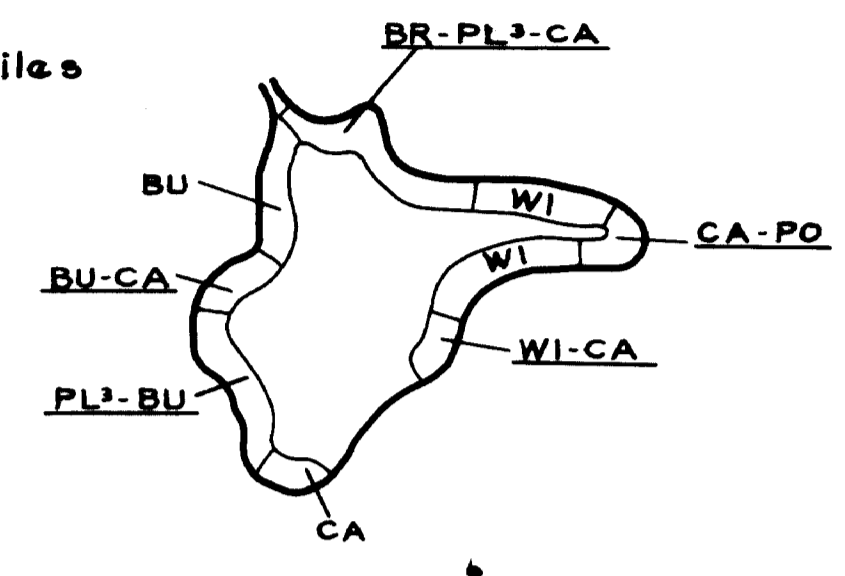

U.S. Department of Agriculture
 Forest Service
 LAKE AND STREAM SURVEY
 CHARITY LAKE-OVA LAKE-LENA LAKE
 Superior National Forest
 LAKE COUNTY Minnesota

© COPYRIGHT 1989
 STATE OF MINNESOTA
 DEPARTMENT OF NATURAL RESOURCES
 DIVISION OF FISH AND WILDLIFE

Charity Lake 38-55

Location: Secs. 29 & 32 T. 60 N. R. 6 W.
 Scale: 8 Inches = 1 Mile
 Area: 23.4 Acres
 Length of Shoreline: 0.9 Miles

Ova Lake 38-555

Location: Sec. 9 T. 60 N. R. 9 W.
 Scale: 8 Inches = 1 Mile
 Area: 30.2 Acres
 Length of Shoreline: 0.85 Miles

Lena Lake 38-424

Location: Sec. 6 T. 60 N. R. 8 W.
 Scale: 8 Inches = 1 Mile
 Area: 23.2 Acres
 Length of Shoreline: 0.68 Miles

Minnesota's Bookstore
 Part of the Department of Administration
 Print Communications Division
 To order reproduced copies of
 Contour Lake Maps call:
 612/297-3888 or our
 Nationwide toll-free number
 1-800-657-3797

Cover Type And
 Lake Bottom Soil Type Map

Aquatic Vegetation Map

D.O.W.
 FILE NO. 03761