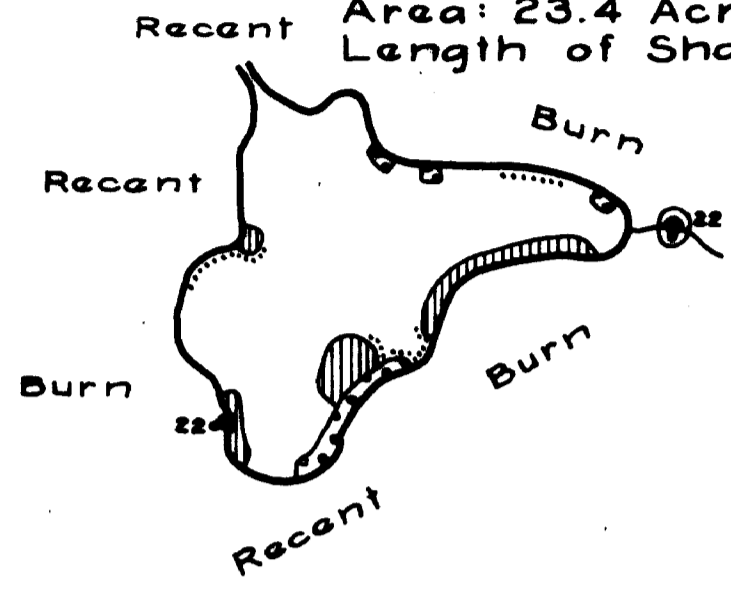

U.S. Department of Agriculture
 Forest Service
 LAKE AND STREAM SURVEY
 CHARITY LAKE-OVA LAKE-LENA LAKE
 Superior National Forest
 LAKE COUNTY Minnesota

© COPYRIGHT 1989
 STATE OF MINNESOTA
 DEPARTMENT OF NATURAL RESOURCES
 DIVISION OF FISH AND WILDLIFE

Charity Lake 38-55

Location: Secs. 29 & 32 T. 60 N. R. 6 W.
 Scale: 8 Inches = 1 Mile
 Area: 23.4 Acres
 Length of Shoreline: 0.9 Miles

Ova Lake 38-555

Location: Sec. 9 T. 60 N. R. 9 W.
 Scale: 8 Inches = 1 Mile
 Area: 30.2 Acres
 Length of Shoreline: 0.85 Miles

Lena Lake 38-424

Location: Sec. 6 T. 60 N. R. 8 W.
 Scale: 8 Inches = 1 Mile
 Area: 23.2 Acres
 Length of Shoreline: 0.68 Miles

Minnesota's Bookstore
 Part of the Department of Administration
 Print Communications Division
 To order reproduced copies of
 Contour Lake Maps call:
 612/297-3888 or our
 Nationwide toll-free number
 1-800-657-3797