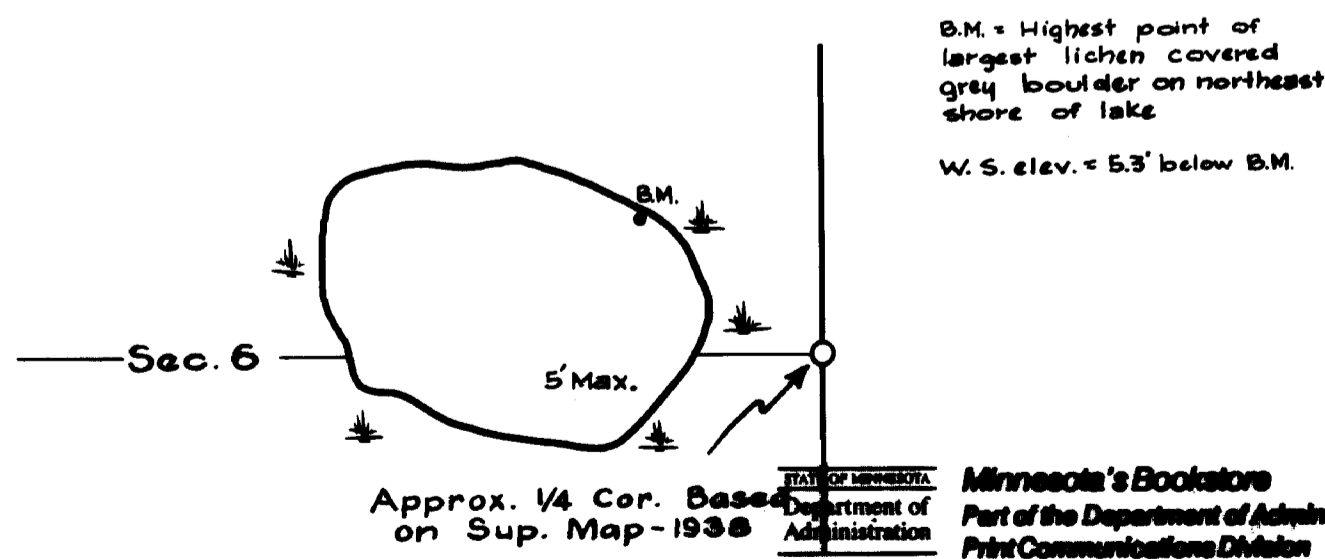

Charity Lake 38-55

Location: Secs. 29 & 32 T. 60 N. R. 6 W.
 Scale: 8 Inches = 1 Mile
 Area: 23.4 Acres
 Length of Shoreline: 0.9 Miles

Ova Lake 38-555

Location: Sec. 9 T. 60 N. R. 9 W.
 Scale: 8 Inches = 1 Mile
 Area: 30.2 Acres
 Length of Shoreline: 0.85 Miles

Lena Lake 38-424

Location: Sec. 6 T. 60 N. R. 8 W.
 Scale: 8 Inches = 1 Mile
 Area: 23.2 Acres
 Length of Shoreline: 0.68 Miles

Minnesota's Bookstore
 Part of the Department of Administration
 Print Communications Division
 To order reproduced copies of
 Contour Lake Maps call:
 612/297-3888 or our
 Nationwide toll-free number
 1-800-657-3797