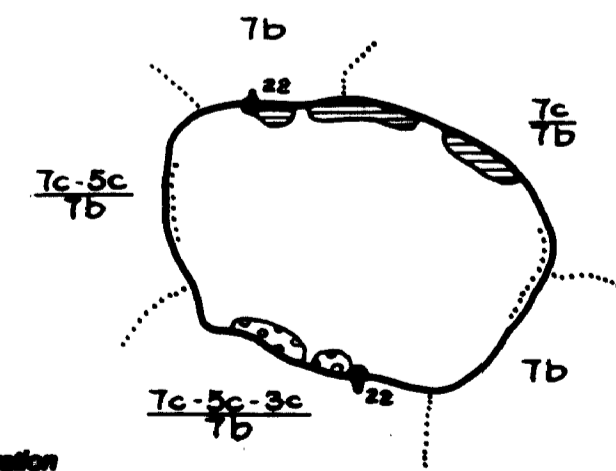

Charity Lake 38-55

Location: Secs. 29 & 32 T. 60 N. R. 6 W.
 Scale: 8 Inches = 1 Mile
 Area: 23.4 Acres
 Length of Shoreline: 0.9 Miles

Ova Lake 38-555

Location: Sec. 9 T. 60 N. R. 9 W.
 Scale: 8 Inches = 1 Mile
 Area: 30.2 Acres
 Length of Shoreline: 0.85 Miles

Lena Lake 38-424

Location: Sec. 6 T. 60 N. R. 8 W.
 Scale: 8 Inches = 1 Mile
 Area: 23.2 Acres
 Length of Shoreline: 0.68 Miles

Minnesota's Bookstore
 Part of the Department of Administration
 Print Communications Division
 To order reproduced copies of
 Contour Lake Maps call:
 612/297-3888 or our
 Nationwide toll-free number
 1-800-657-3797