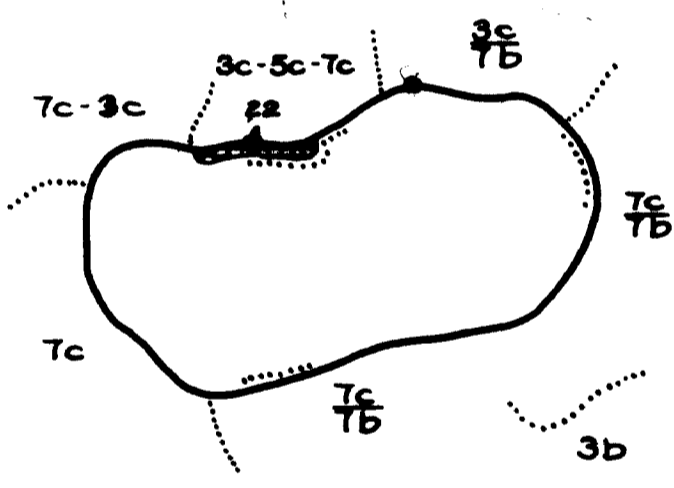

U.S. Department of Agriculture
 Forest Service
 LAKE AND STREAM SURVEY
 CHARITY LAKE-OVA LAKE-LENA LAKE
 Superior National Forest
 LAKE COUNTY Minnesota

© COPYRIGHT 1989
 STATE OF MINNESOTA
 DEPARTMENT OF NATURAL RESOURCES
 DIVISION OF FISH AND WILDLIFE

Charity Lake 38-55

Location: Secs. 29 & 32 T. 60 N. R. 6 W.
 Scale: 8 Inches = 1 Mile
 Area: 23.4 Acres
 Length of Shoreline: 0.9 Miles

Ova Lake 38-555

Location: Sec. 9 T. 60 N. R. 9 W.
 Scale: 8 Inches = 1 Mile
 Area: 30.2 Acres
 Length of Shoreline: 0.85 Miles

Lena Lake 38-424

Location: Sec. 6 T. 60 N. R. 8 W.
 Scale: 8 Inches = 1 Mile
 Area: 23.2 Acres
 Length of Shoreline: 0.68 Miles

Minnesota's Bookstore
 Part of the Department of Administration
 Print Communications Division
 To order reproduced copies of
 Contour Lake Maps call:
 612/297-3888 or our
 Nationwide toll-free number
 1-800-657-3797

Cover Type And
 Lake Bottom Soil Type Map

Aquatic Vegetation Map

D.O.W.
 FILE NO. 03761