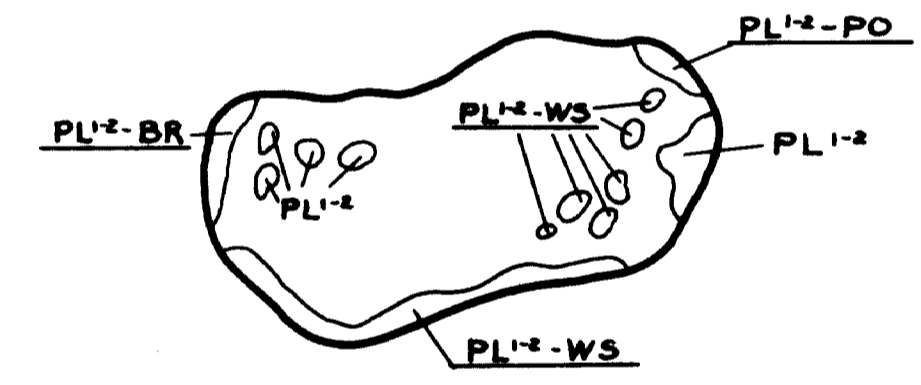

U.S. Department of Agriculture
 Forest Service
 LAKE AND STREAM SURVEY
 CHARITY LAKE-OVA LAKE-LENA LAKE
 Superior National Forest
 LAKE COUNTY Minnesota

© COPYRIGHT 1989
 STATE OF MINNESOTA
 DEPARTMENT OF NATURAL RESOURCES
 DIVISION OF FISH AND WILDLIFE

Charity Lake 38-55

Location: Secs. 29 & 32 T. 60 N. R. 6 W.
 Scale: 8 Inches = 1 Mile
 Area: 23.4 Acres
 Length of Shoreline: 0.9 Miles

Ova Lake 38-555

Location: Sec. 9 T. 60 N. R. 9 W.
 Scale: 8 Inches = 1 Mile
 Area: 30.2 Acres
 Length of Shoreline: 0.85 Miles

Lena Lake 38-424

Location: Sec. 6 T. 60 N. R. 8 W.
 Scale: 8 Inches = 1 Mile
 Area: 23.2 Acres
 Length of Shoreline: 0.68 Miles

Minnesota's Bookstore
 Part of the Department of Administration
 Print Communications Division
 To order reproduced copies of
 Contour Lake Maps call:
 612/297-3888 or our
 Nationwide toll-free number
 1-800-657-3797