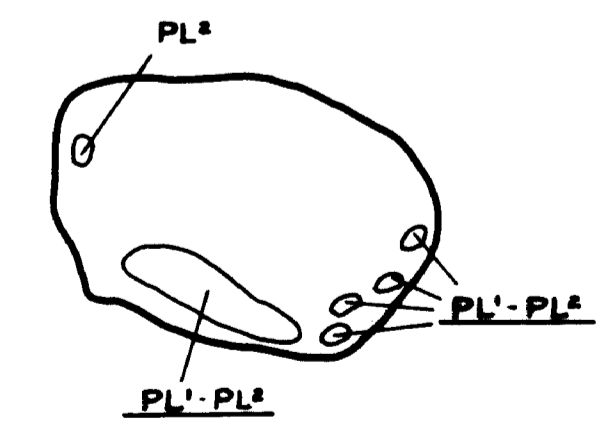

Charity Lake 38-55

Location: Secs. 29 & 32 T. 60 N. R. 6 W.
 Scale: 8 Inches = 1 Mile
 Area: 23.4 Acres
 Length of Shoreline: 0.9 Miles

Ova Lake 38-555

Location: Sec. 9 T. 60 N. R. 9 W.
 Scale: 8 Inches = 1 Mile
 Area: 30.2 Acres
 Length of Shoreline: 0.85 Miles

Lena Lake 38-424

Location: Sec. 6 T. 60 N. R. 8 W.
 Scale: 8 Inches = 1 Mile
 Area: 23.2 Acres
 Length of Shoreline: 0.68 Miles

Minnesota's Bookstore
 Part of the Department of Administration
 Print Communications Division
 To order reproduced copies of
 Contour Lake Maps call:
 612/297-3888 or our
 Nationwide toll-free number
 1-800-657-3797