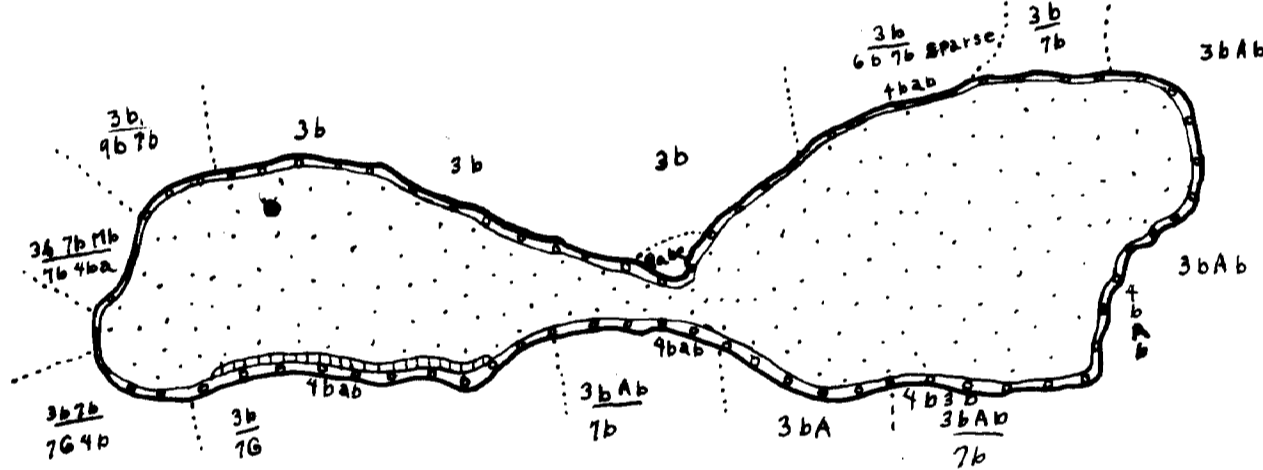

Virgin - Sec. 5, T64N, R5W

Location: Little Caribou - Sec. 36, T65N, R1E

Date of Depth Survey: ~~Virgin~~ - 8/25/39
Little Caribou - 8/8/39

Scale: 8 Inches = 1 Mile

COOK COUNTY

Little Caribou Lake 16-142

© COPYRIGHT 1993
STATE OF MINNESOTA
DEPARTMENT OF NATURAL RESOURCES
DIVISION OF FISH AND WILDLIFE

Virgin Lake 16-719

Contour Map
Contour Interval - 10'

Contour Map
Contour Interval 5'

Cover Type and
Lake Bottom Soil Type Map

Cover Type and
Lake Bottom Soil Type Map

Aquatic Vegetation Map

Aquatic Vegetation Map