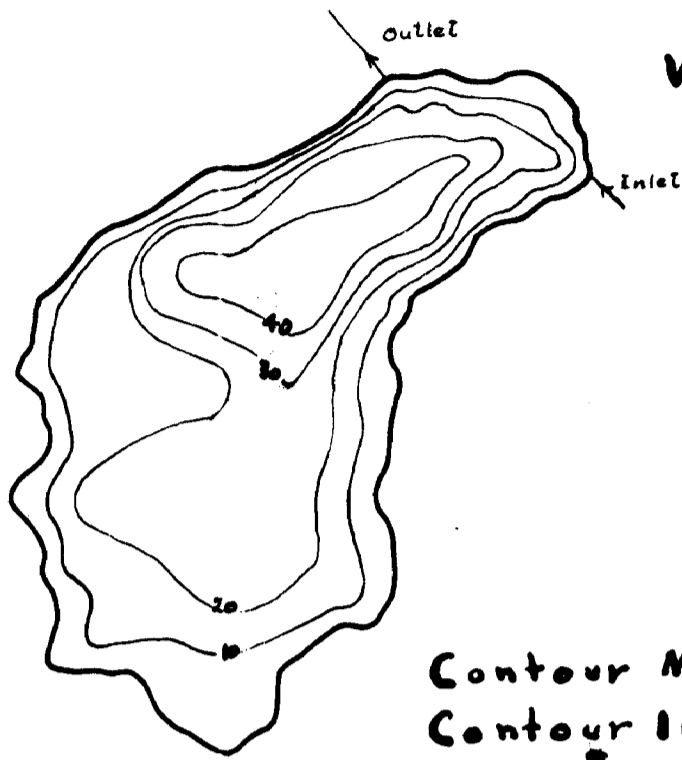

Virgin - Sec. 5, T64N, R5W

Location: Little Caribou - Sec. 36, T65N, R1E

Date of Depth Survey: ~~Virgin~~ - 8/25/39
Little Caribou - 8/8/39

Scale: 8 Inches = 1 Mile

COOK COUNTY

Little Caribou Lake 16-142

© COPYRIGHT 1993
STATE OF MINNESOTA
DEPARTMENT OF NATURAL RESOURCES
DIVISION OF FISH AND WILDLIFE

Virgin Lake 16-719

Contour Map
Contour Interval - 10'

Contour Map
Contour Interval 5'

Cover Type and
Lake Bottom Soil Type Map

Cover Type and
Lake Bottom Soil Type Map

Aquatic Vegetation Map

Aquatic Vegetation Map