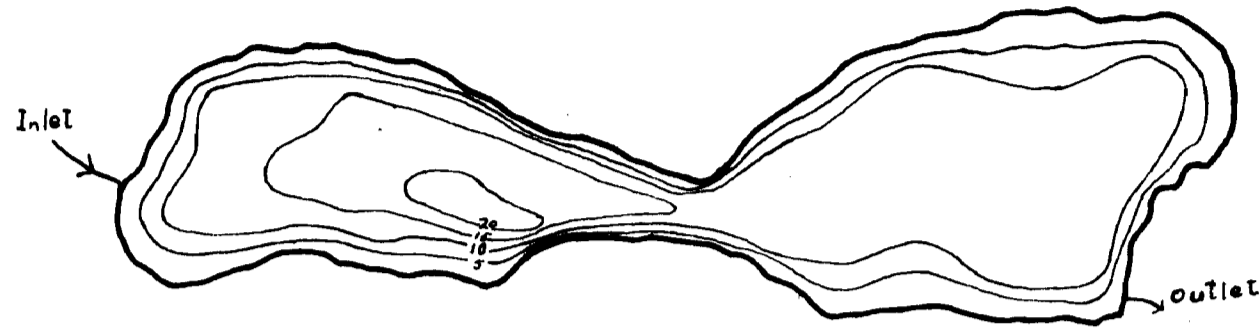

Virgin - Sec. 5, T64N, R5W

Location: Little Caribou - Sec. 36, T65N, R1E

Date of Depth Survey: ~~Virgin~~ - 8/25/39
Little Caribou - 8/8/39

Scale: 8 Inches = 1 Mile

COOK COUNTY

Little Caribou Lake 16-142

© COPYRIGHT 1993
STATE OF MINNESOTA
DEPARTMENT OF NATURAL RESOURCES
DIVISION OF FISH AND WILDLIFE

Virgin Lake 16-719

Contour Map
Contour Interval - 10'

Contour Map
Contour Interval 5'

Cover Type and
Lake Bottom Soil Type Map

Cover Type and
Lake Bottom Soil Type Map

Aquatic Vegetation Map

Aquatic Vegetation Map