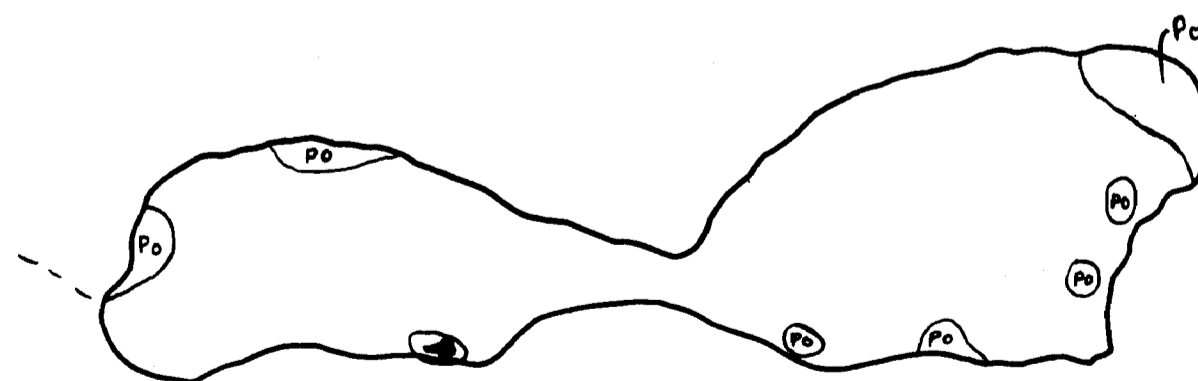

Virgin - Sec. 5, T64N, R5W

Location: Little Caribou - Sec. 36, T65N, R1E

Date of Depth Survey: ~~Virgin~~ - 8/25/39
Little Caribou - 8/8/39

Scale: 8 Inches = 1 Mile

COOK COUNTY

Little Caribou Lake 16-142

© COPYRIGHT 1993
STATE OF MINNESOTA
DEPARTMENT OF NATURAL RESOURCES
DIVISION OF FISH AND WILDLIFE

Virgin Lake 16-719

Contour Map
Contour Interval - 10'

Contour Map
Contour Interval 5'

Cover Type and
Lake Bottom Soil Type Map

Cover Type and
Lake Bottom Soil Type Map

Aquatic Vegetation Map

Aquatic Vegetation Map