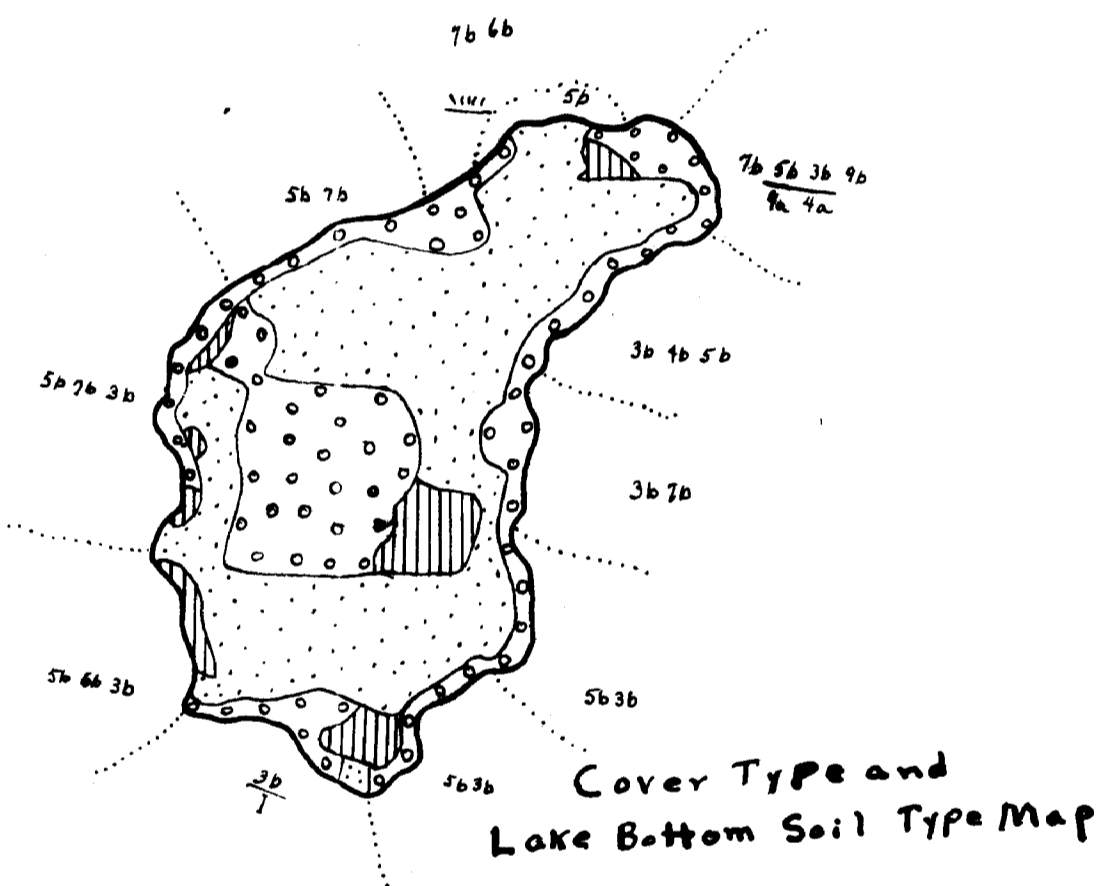

Virgin - Sec. 5, T64N, R5W

Location: Little Caribou - Sec. 36, T65N, R1E

Date of Depth Survey: ~~Virgin~~ - 8/25/39
Little Caribou - 8/8/39

Scale: 8 Inches = 1 Mile

COOK COUNTY

Little Caribou Lake 16-142

© COPYRIGHT 1993
STATE OF MINNESOTA
DEPARTMENT OF NATURAL RESOURCES
DIVISION OF FISH AND WILDLIFE

Virgin Lake 16-719

Contour Map
Contour Interval - 10'

Contour Map
Contour Interval 5'

Cover Type and
Lake Bottom Soil Type Map

Cover Type and
Lake Bottom Soil Type Map

Aquatic Vegetation Map

Aquatic Vegetation Map