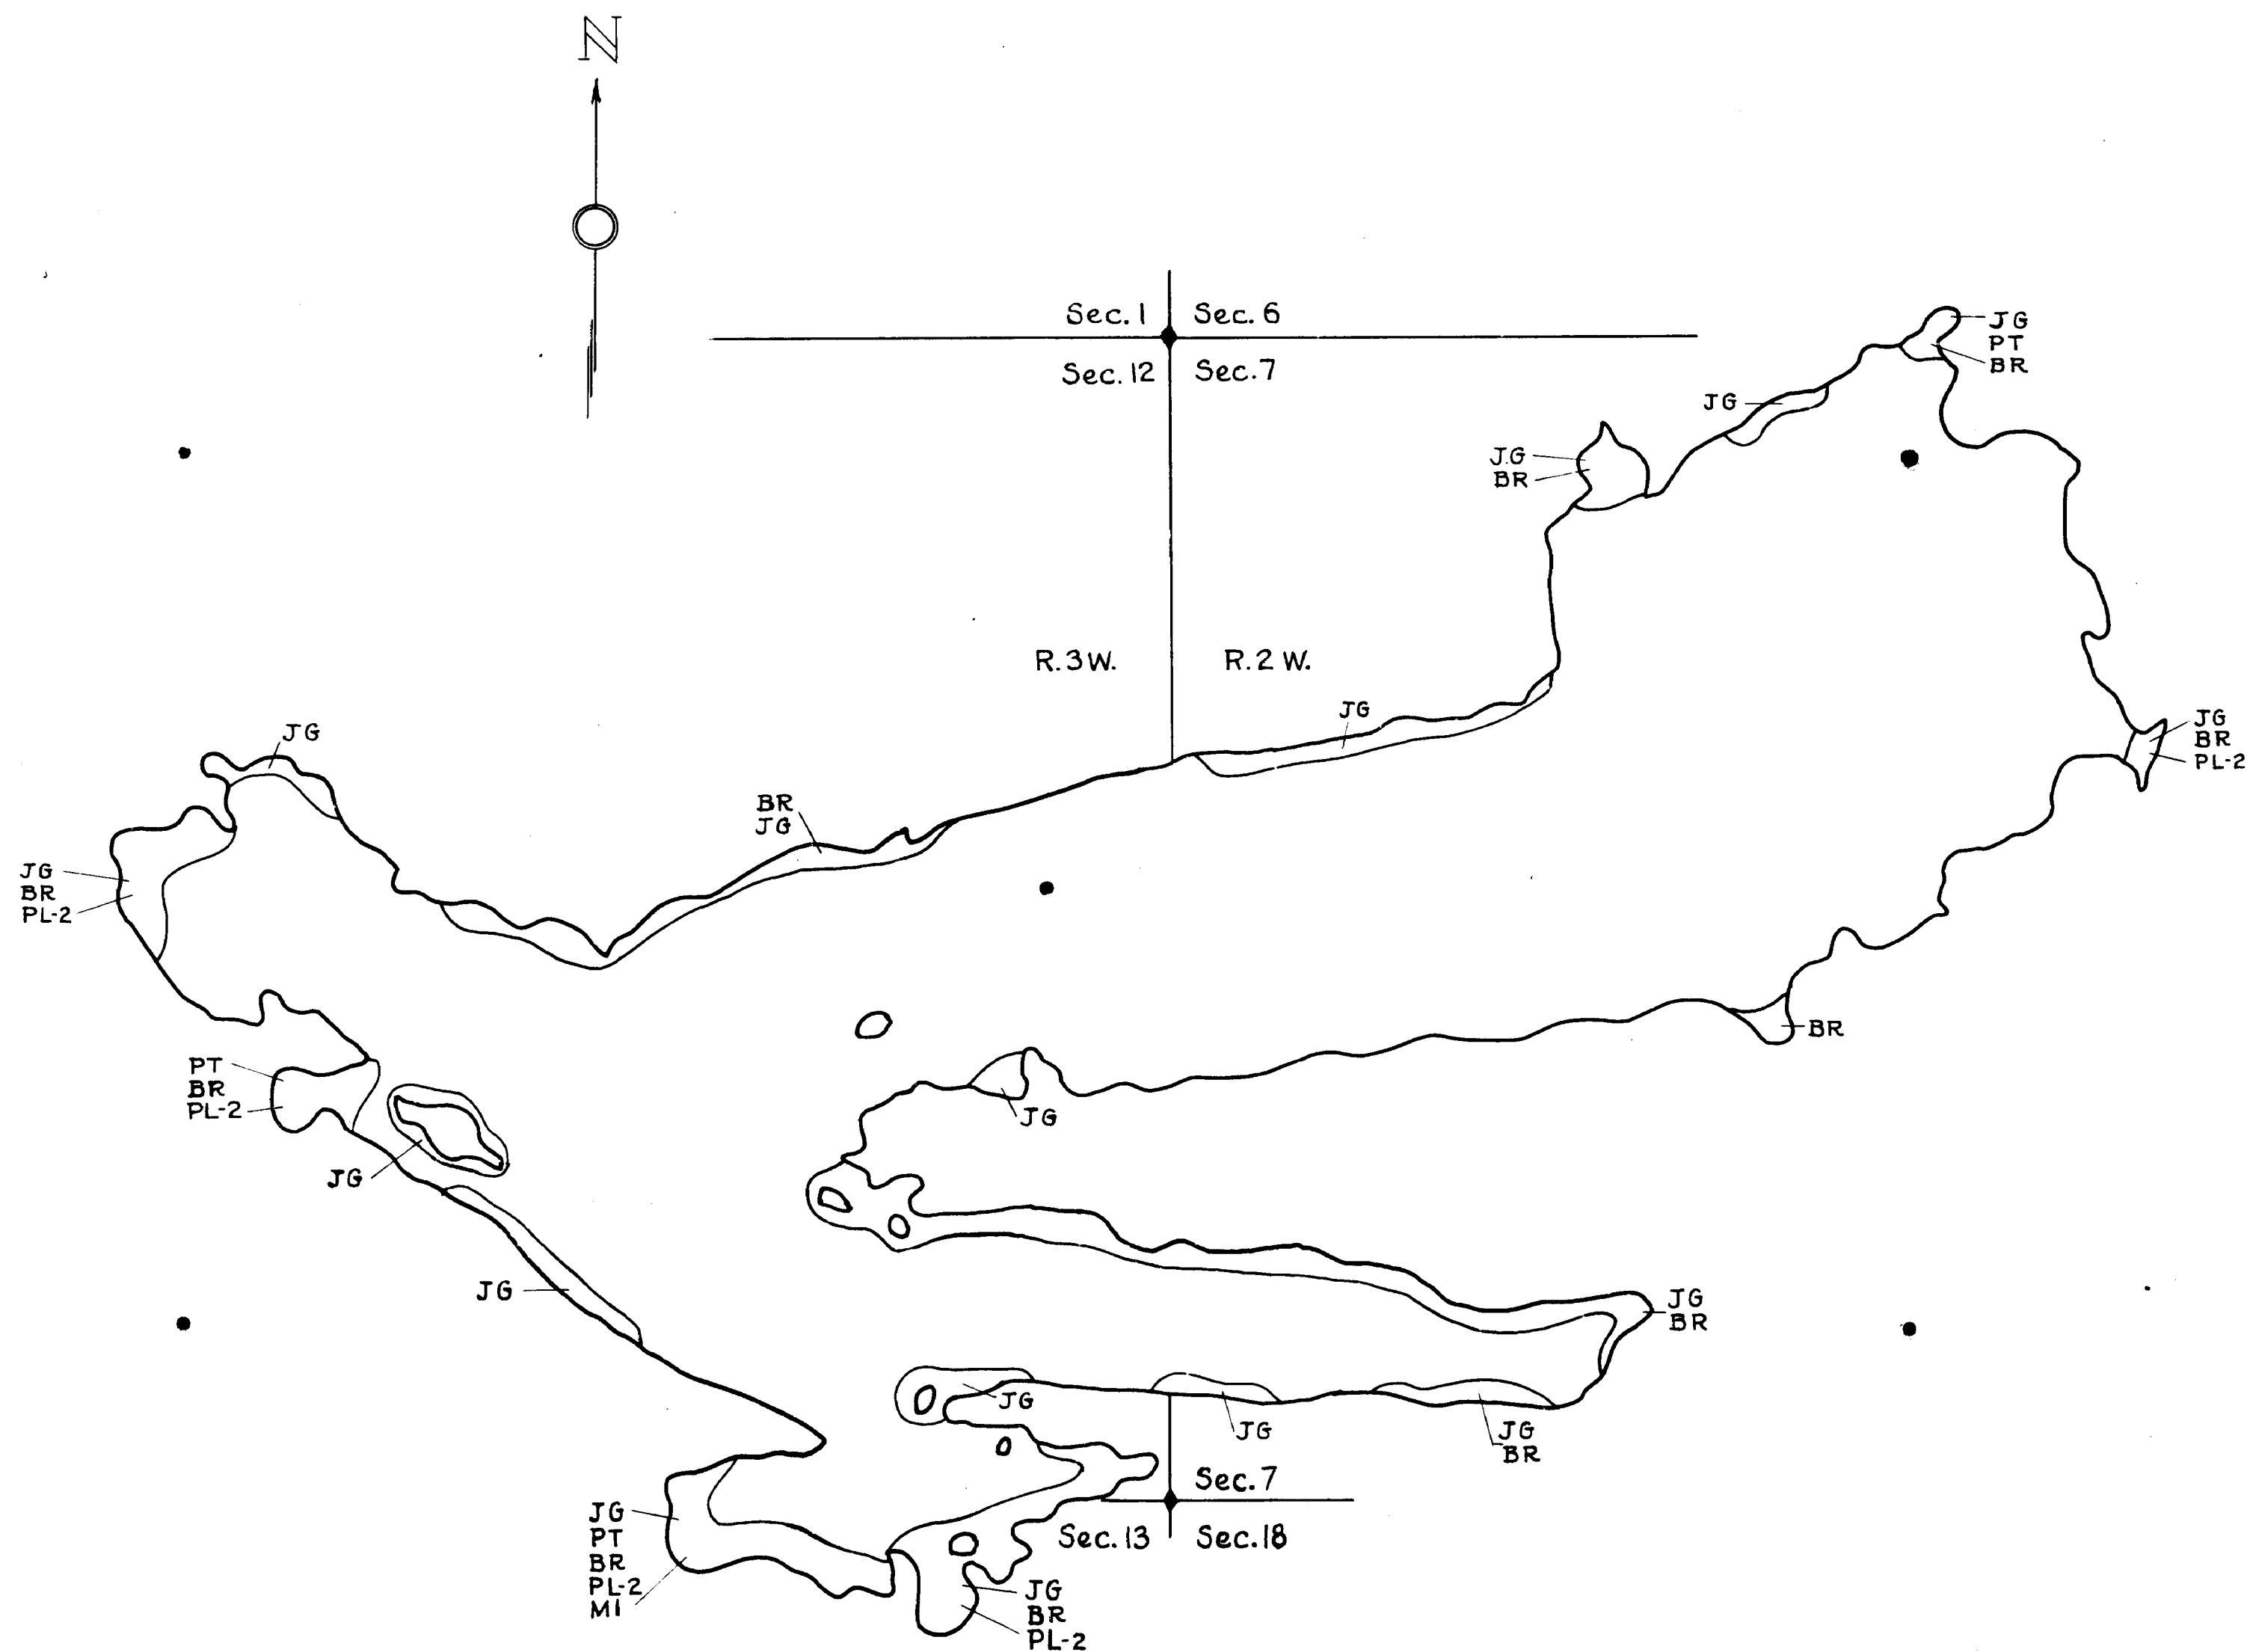

R-9
U.S. Department of Agriculture
Forest Service
LAKE AND STREAM SURVEY
CASCADE LAKE
Superior National Forest
Minnesota

Location Sec. 7 T. 62 N. R. 2 W.
Sec. 12-13 T. 62 N. R. 3 W.
Scale 8 Inches = 1 Mile

Area 415 Acres
Length of Shore Line 8.12 Miles

Cascade
Code Co.

Aquatic Vegetation Map

U.S. DEPARTMENT OF AGRICULTURE
FOREST SERVICE
DIVISION OF NATURAL RESOURCES
BUREAU OF FISH AND WILDLIFE

J-15-10

TR. 4-20-37 J.R.B.