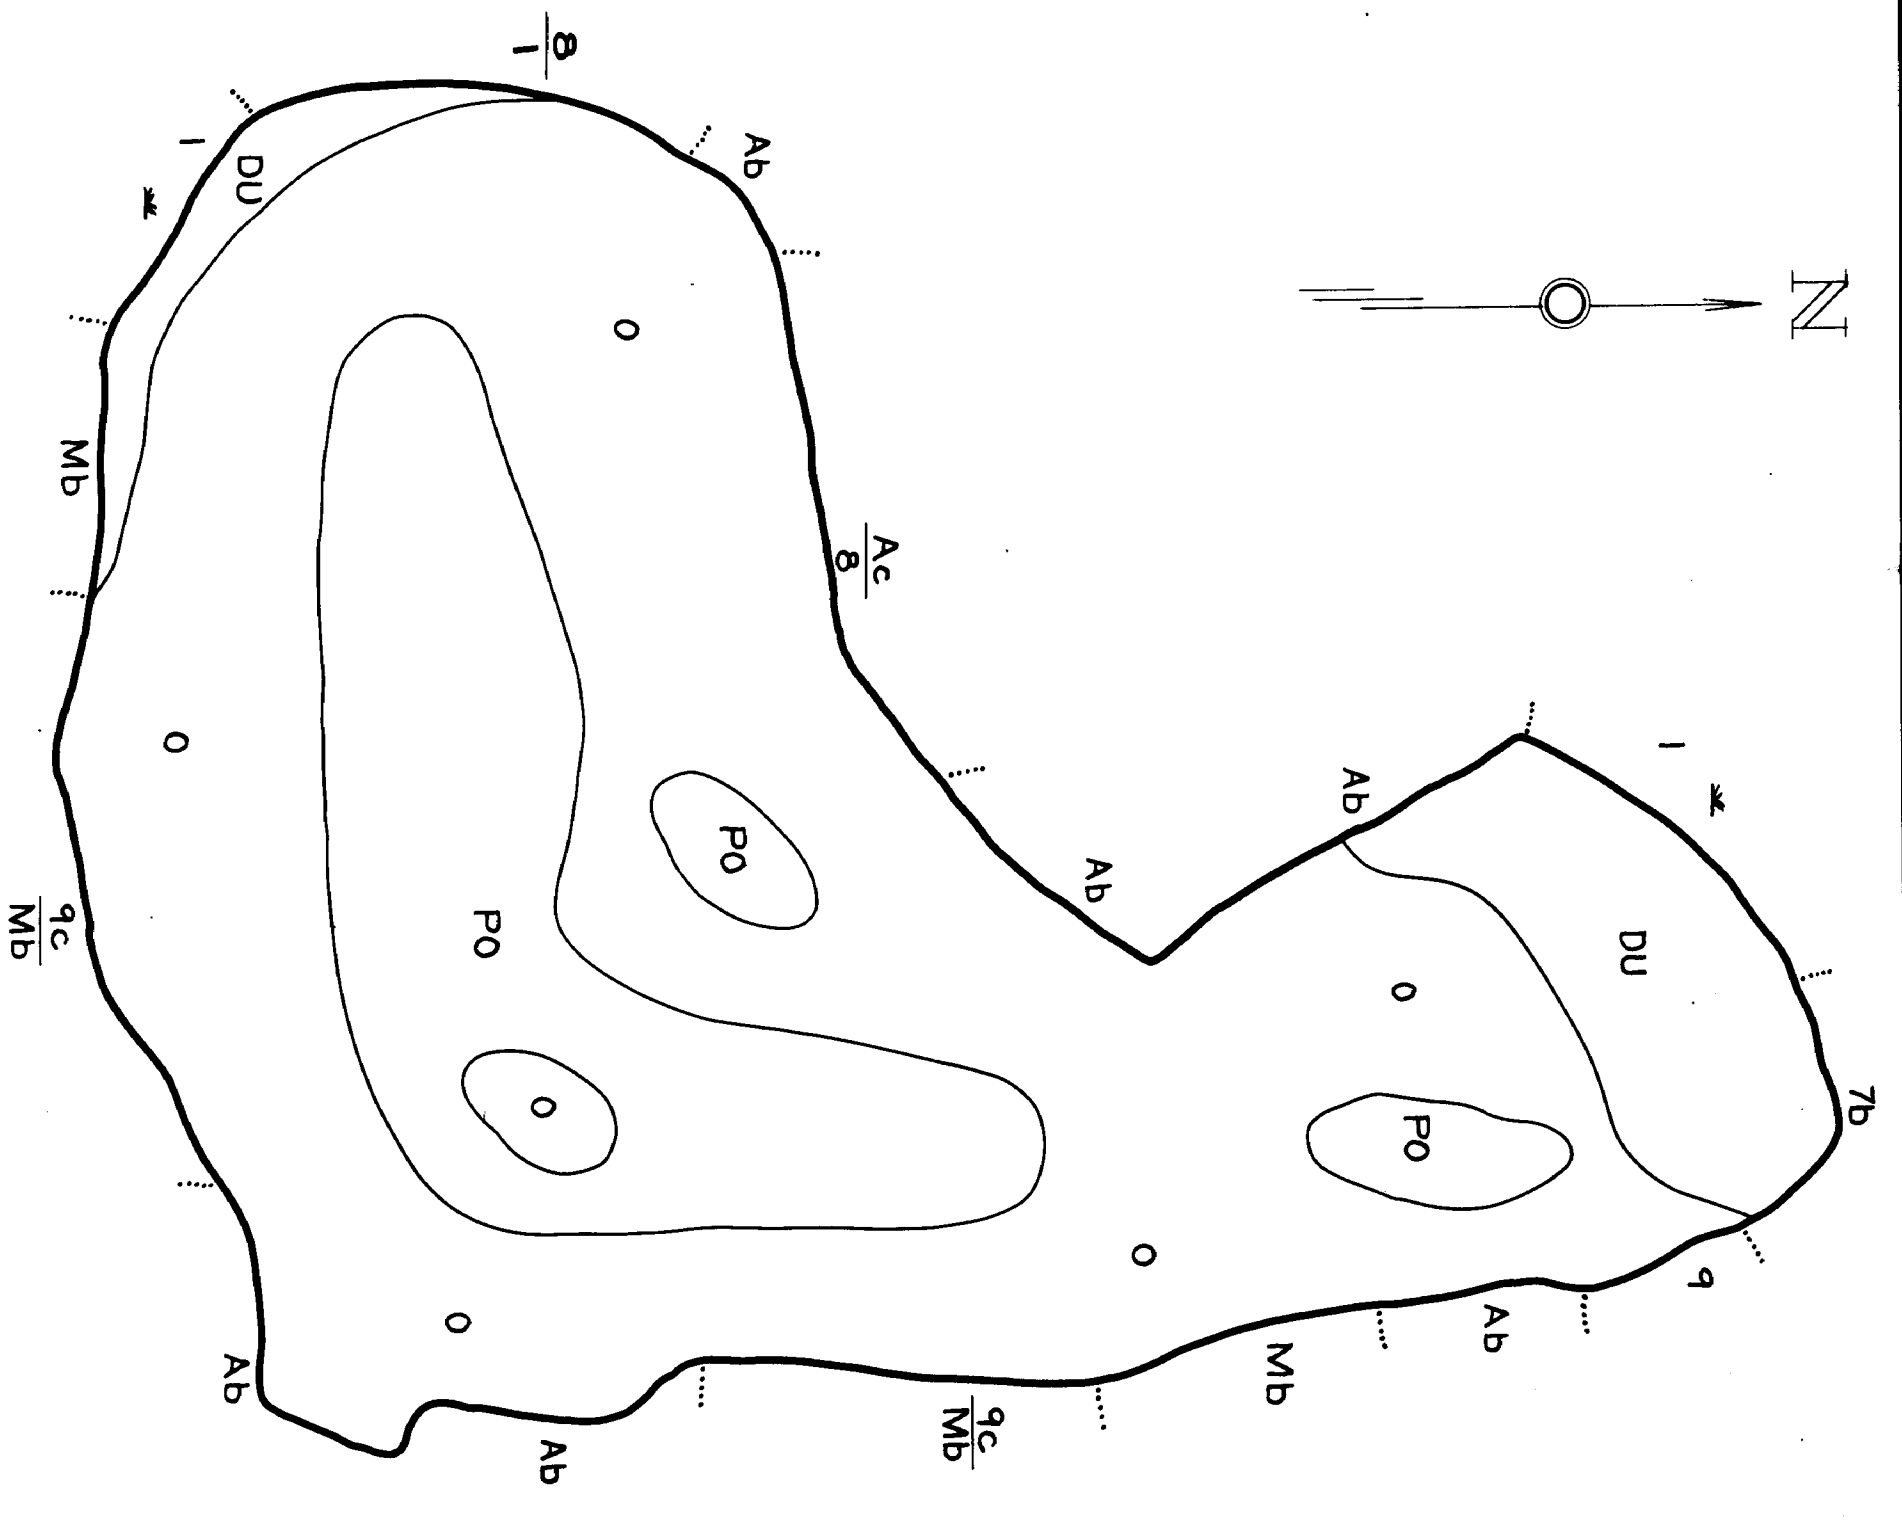

+

+

Location Secs 21, 22, 27 & 28 T. 142N. R. 26W.
Scale 8 inches = 1 Mile

LITTLE SAND LAKE
Chippewa National Forest
Minnesota

11-92
CASS COUNTY

Area 428 Acres
Length of Shore Line 3.7 Miles

Contour Map
Contour Interval = 5'

Lake Bottom Soil Type Map

© State of Minnesota 1964

170

J-13-31

+