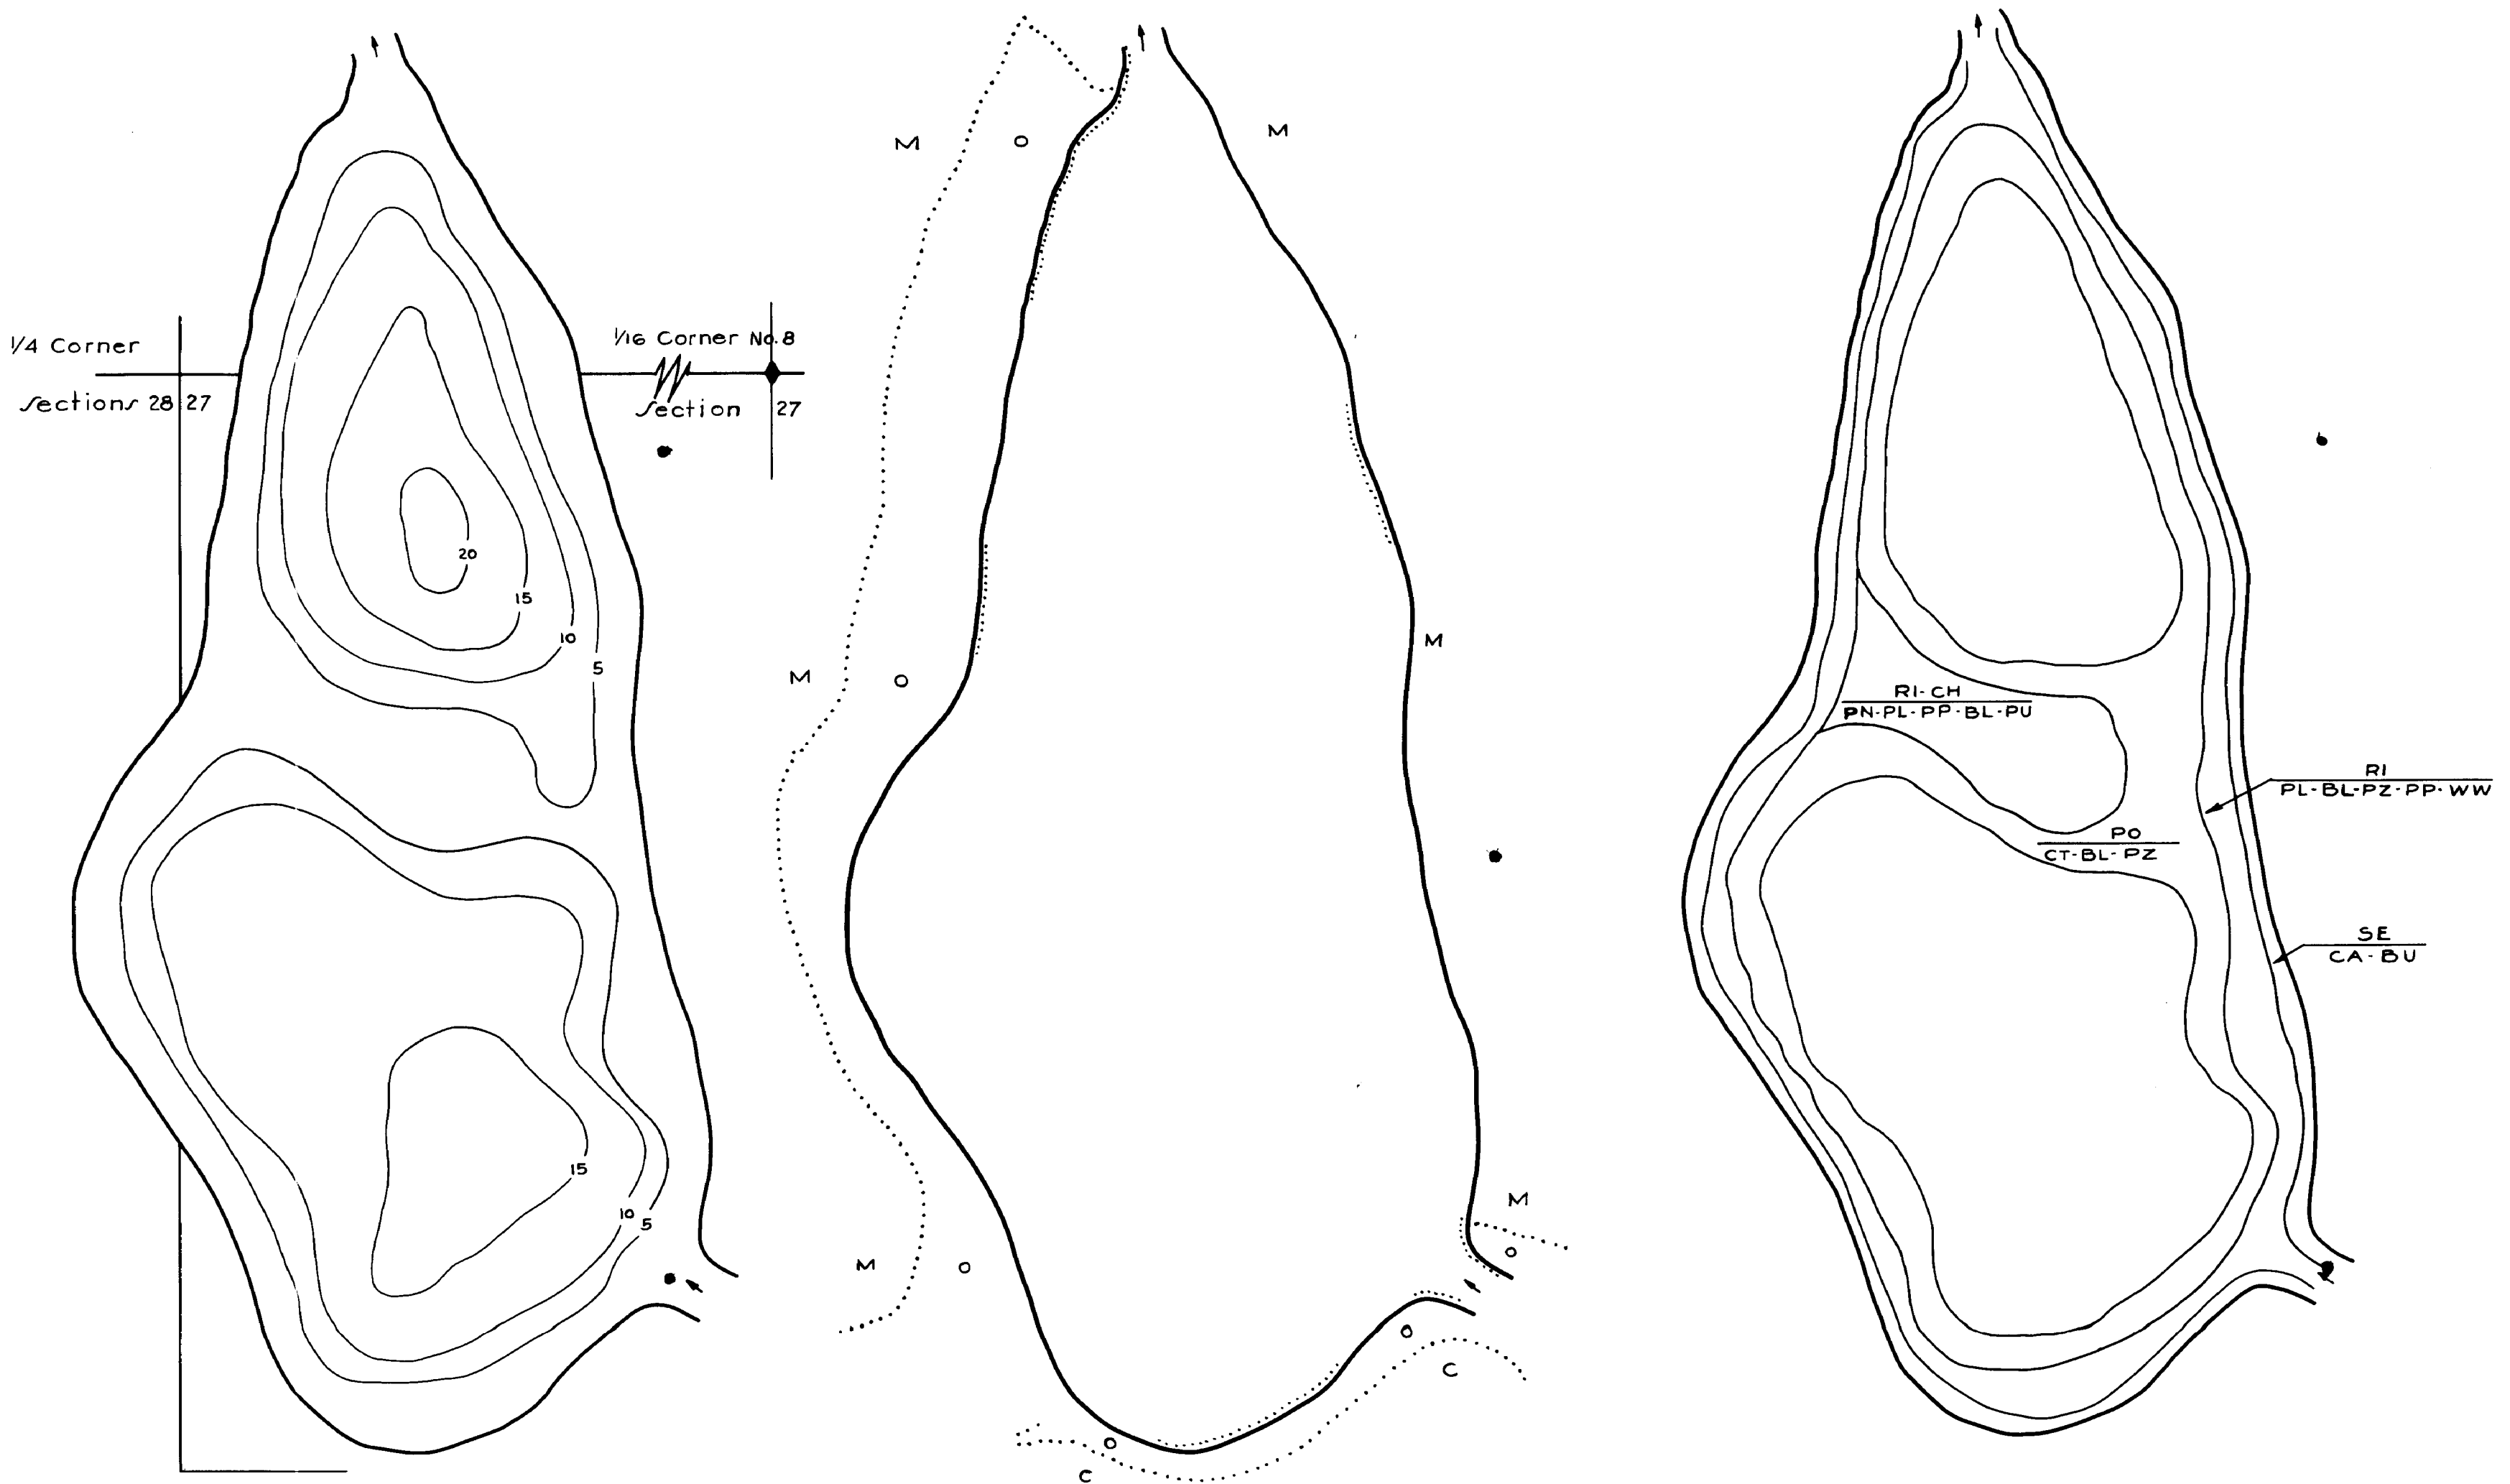

© COPYRIGHT 1993
STATE OF MINNESOTA
DEPARTMENT OF NATURAL RESOURCES
DIVISION OF FISH AND WILDLIFE

Contour Map
Contour Interval-5'

Cover Type And
Lake Bottom Soil Type Map

Aquatic Vegetation Map

© State of Minnesota 1964

© State of Minnesota

STATE OF MINNESOTA
Department of
Administration

Minnesota's Bookstore
Part of the Department of Administration
Print Communications Division
To order reproduced copies of
Contour Lake Maps call:
612/297-3000 or our
Nationwide toll-free number
1-800-657-3757