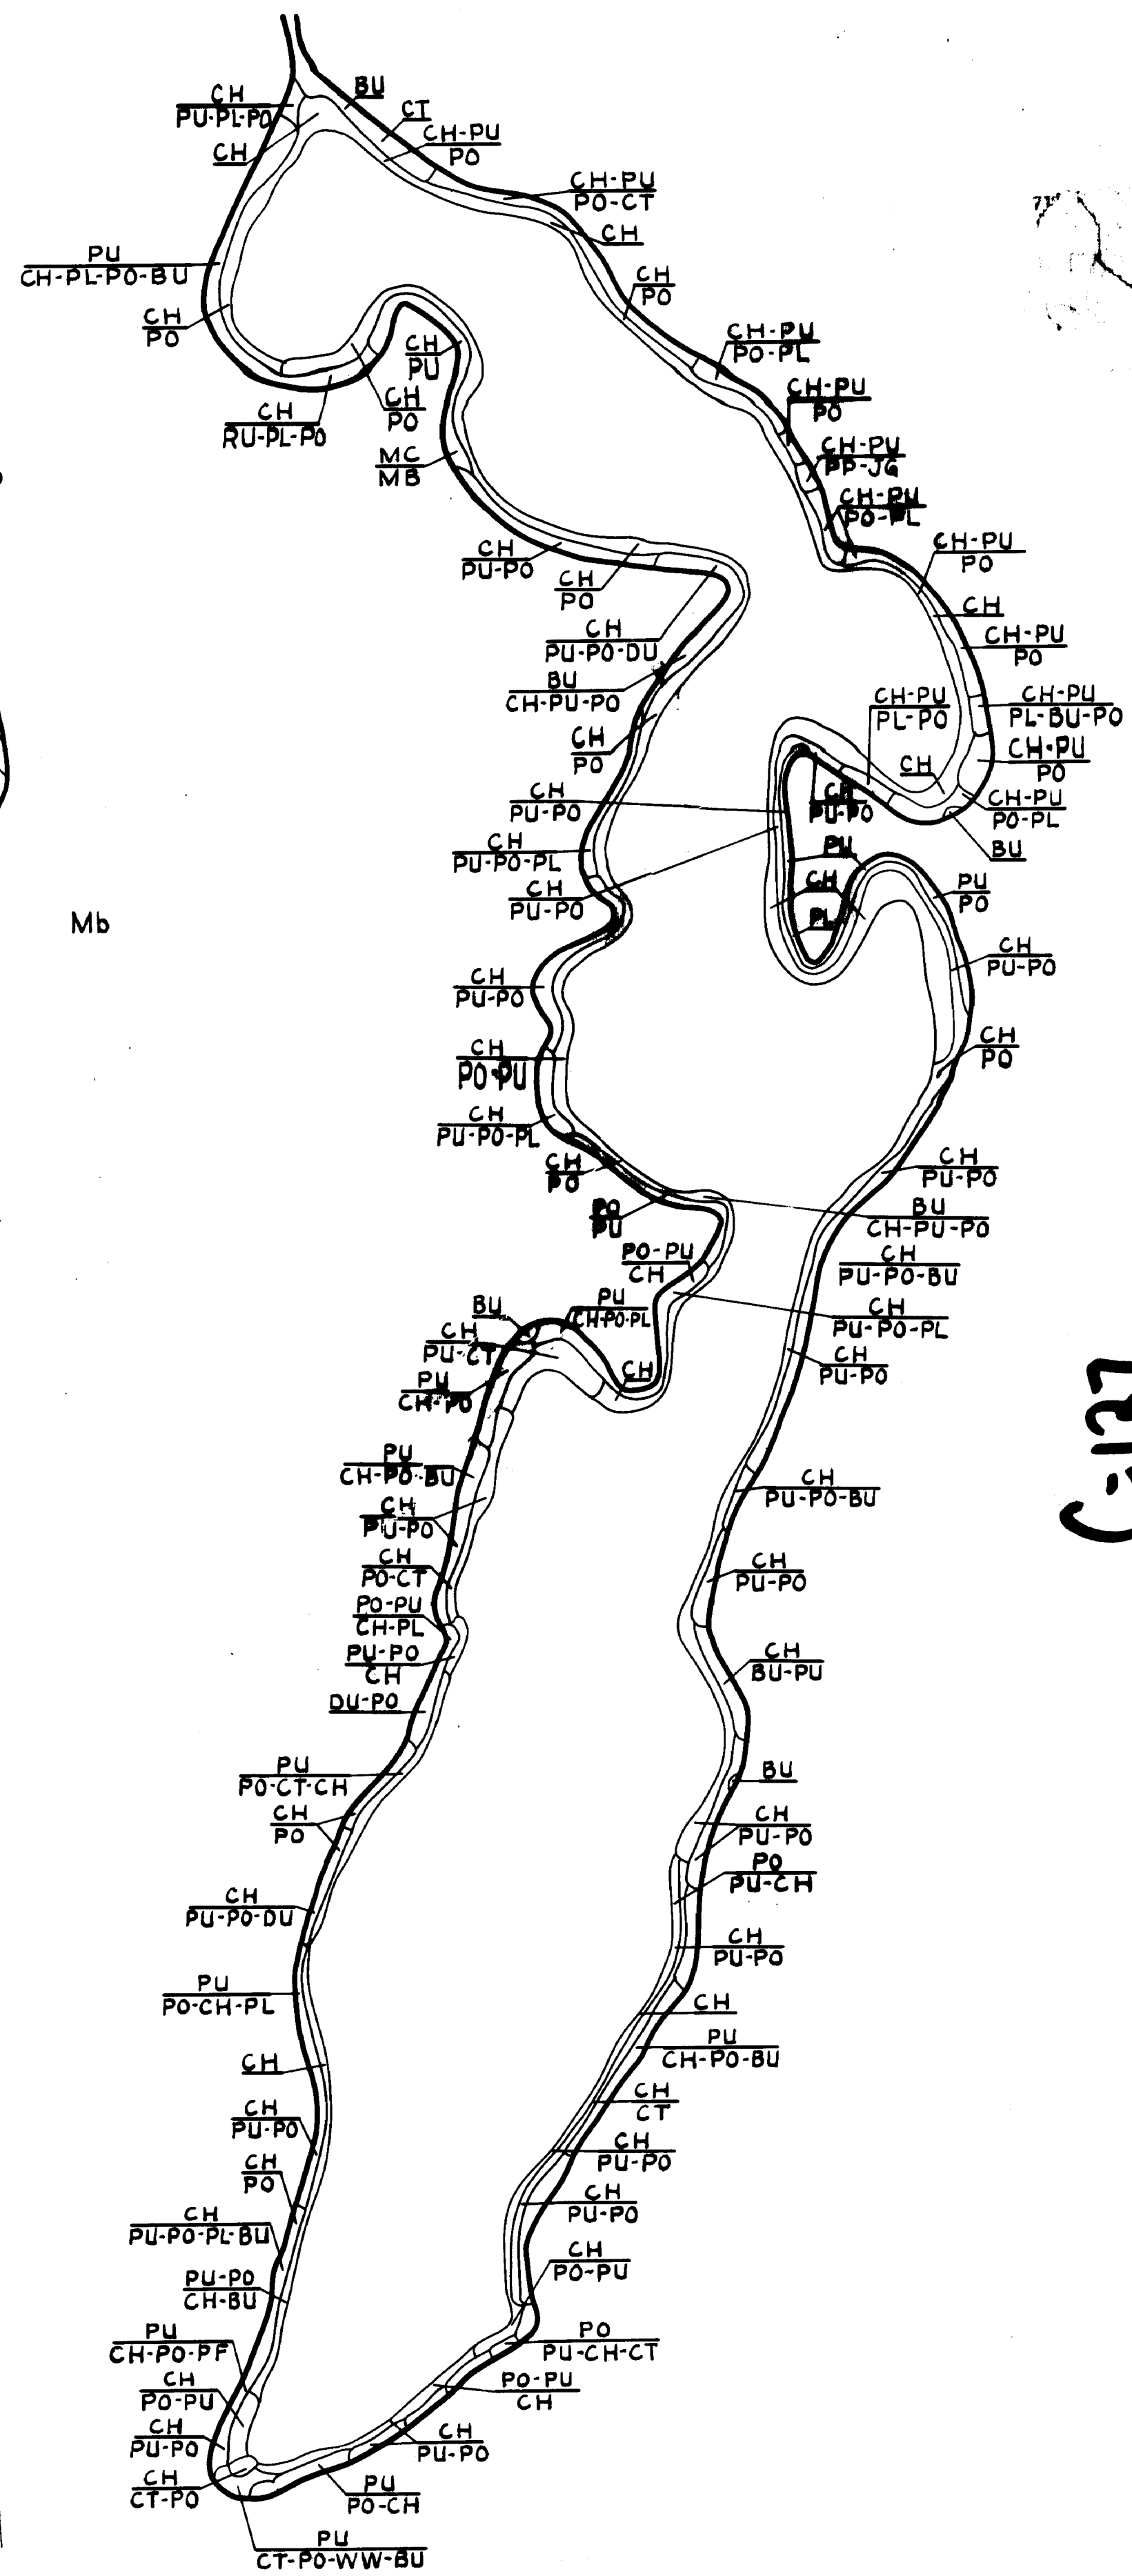

Contour Map
Contour Interval 5 Ft.

© 1964 State of Minnesota
Division of Natural Resources

Cover Type And
Lake Bottom Soil Type Map

© State of Minnesota 1964

Aquatic Vegetation Map

© State of Minnesota

C-127