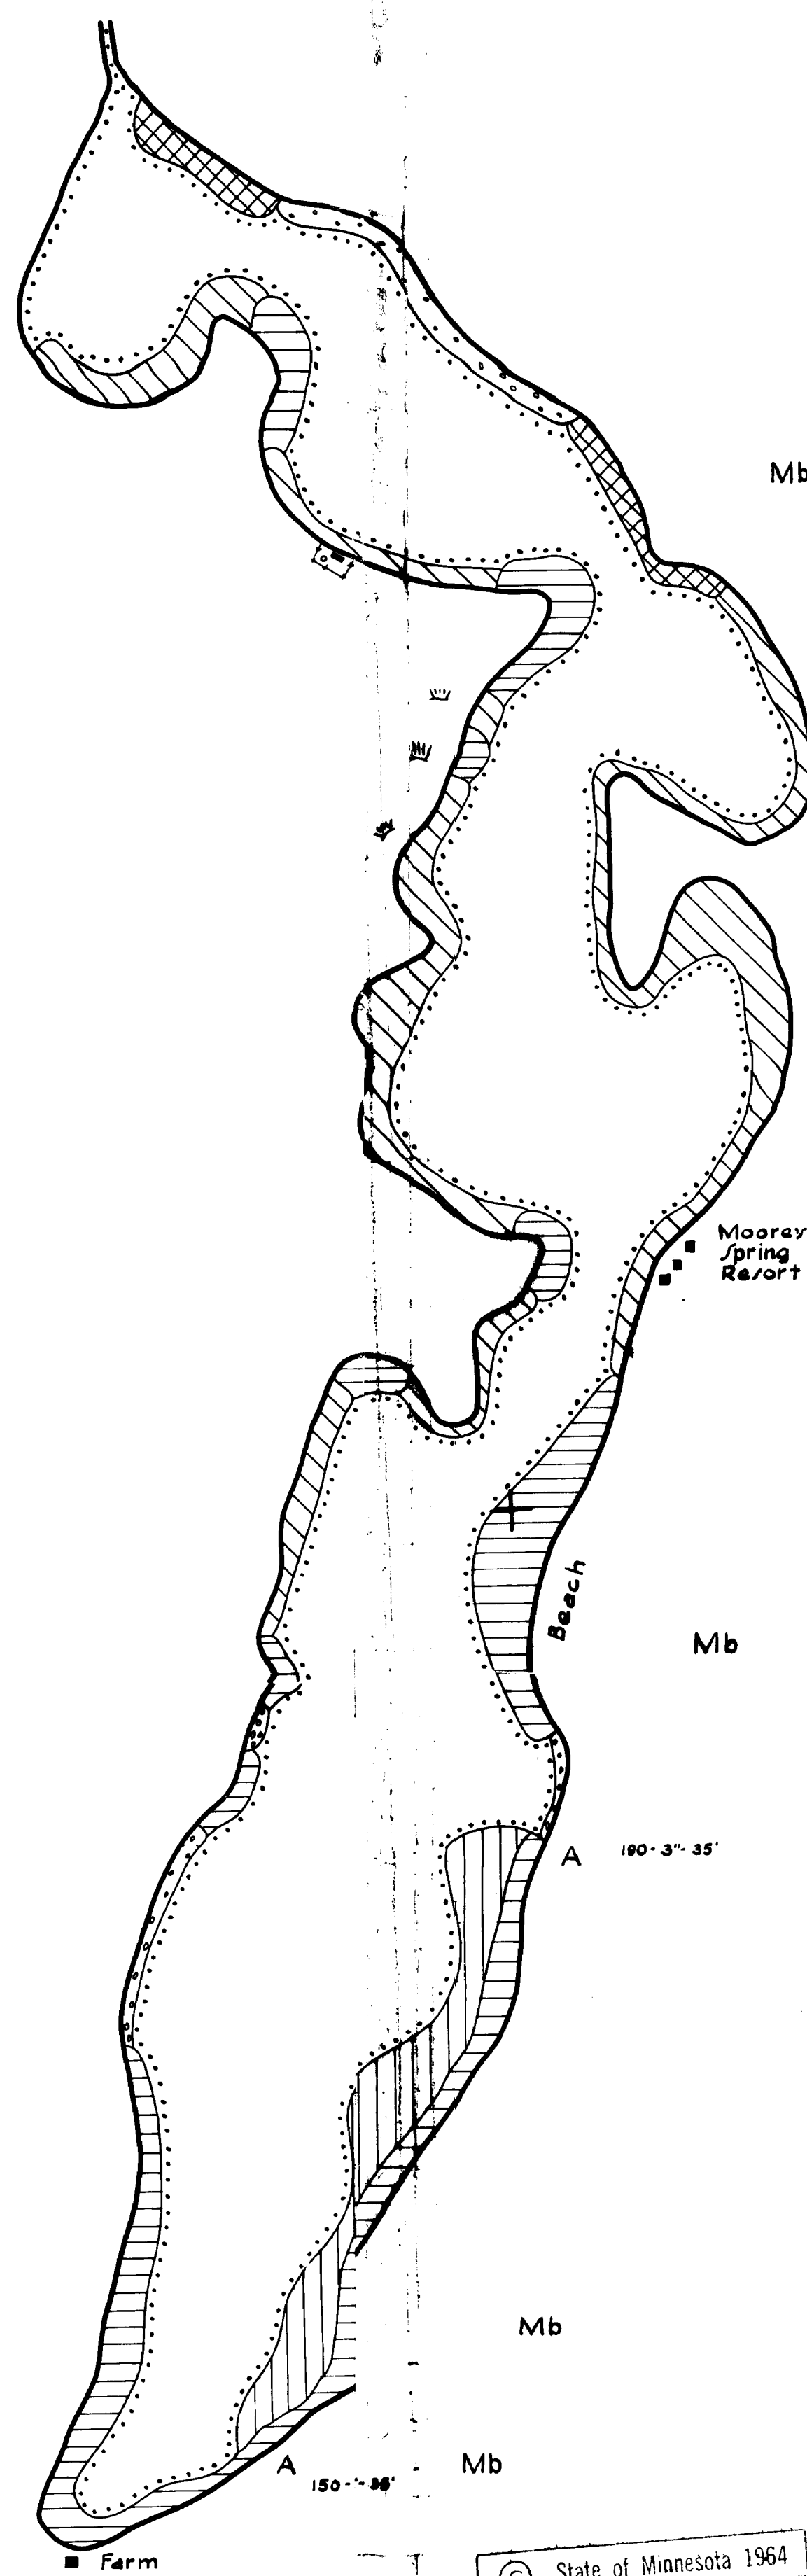

Contour Map
Contour Interval 5 Ft.

© 1964 State of Minnesota
Division of Natural Resources

Cover Type And
Lake Bottom Soil Type Map

© State of Minnesota 1964

Aquatic Vegetation Map

© State of Minnesota

C-127