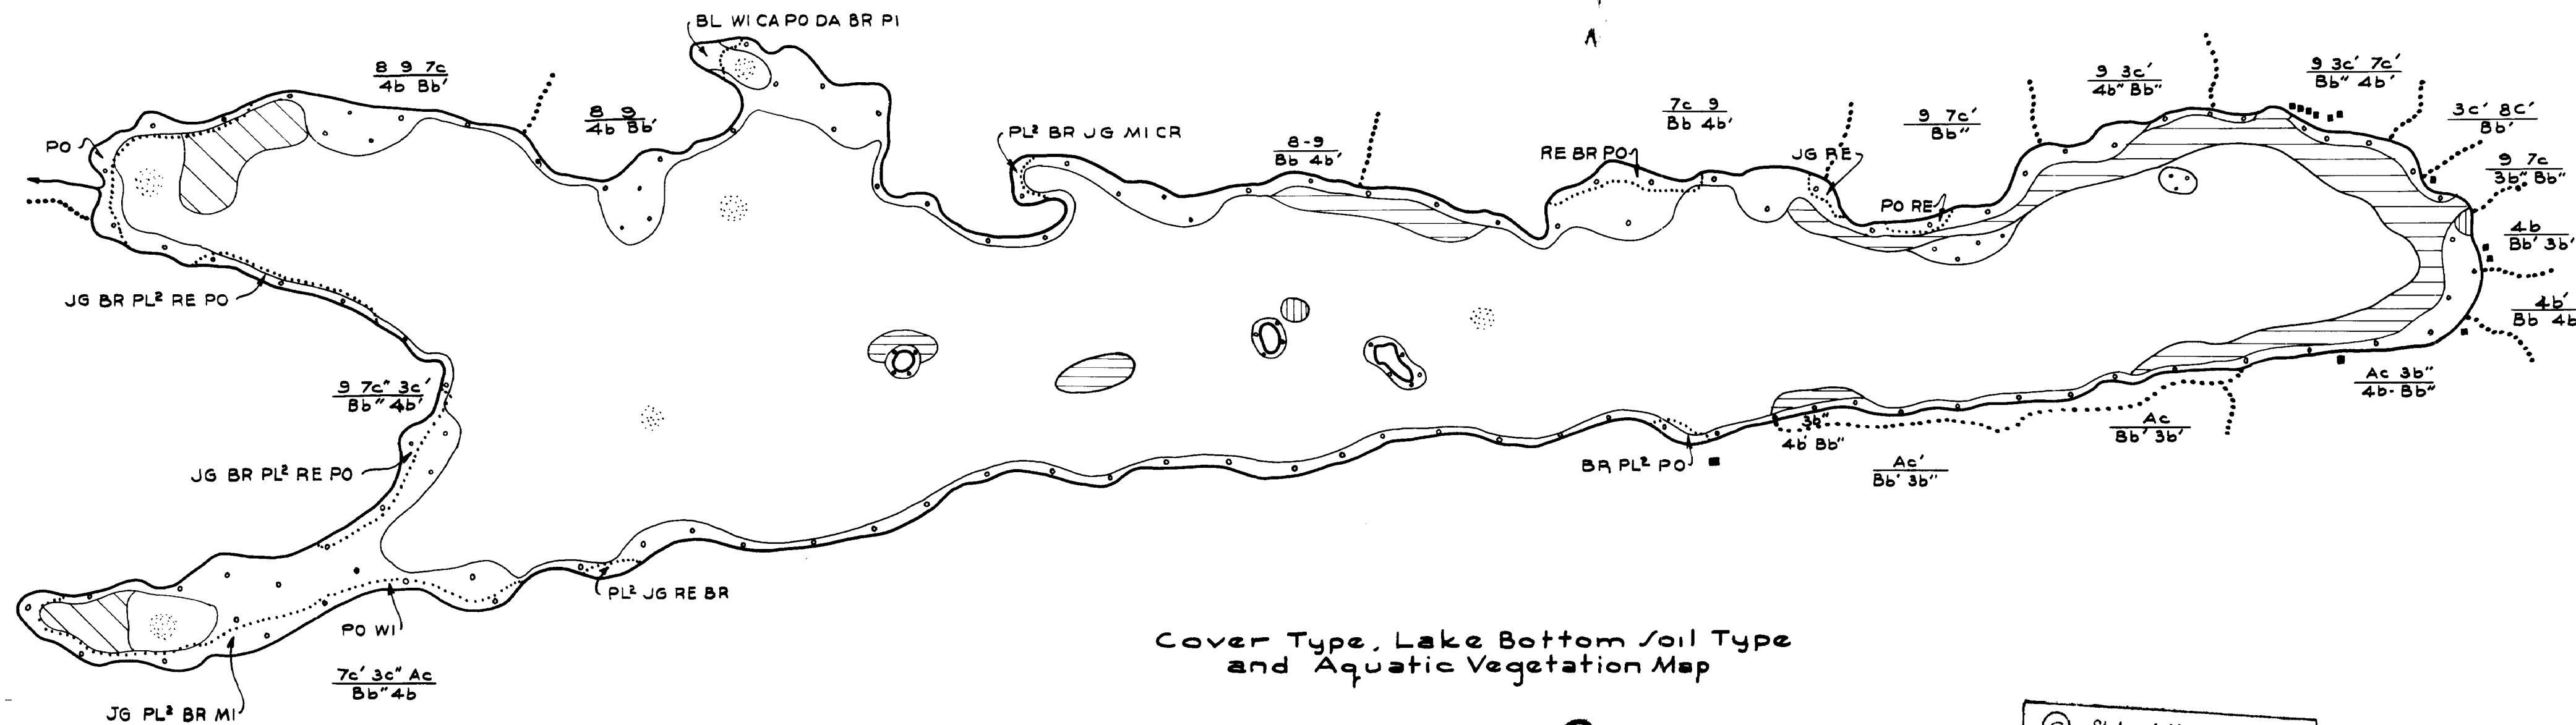

Contour Map

Cover Type, Lake Bottom Soil Type
and Aquatic Vegetation Map

© COPYRIGHT 1983
STATE OF MINNESOTA
DEPARTMENT OF NATURAL RESOURCES
DIVISION OF FISH AND WILDLIFE

© State of Minnesota 1964

B-0497

23