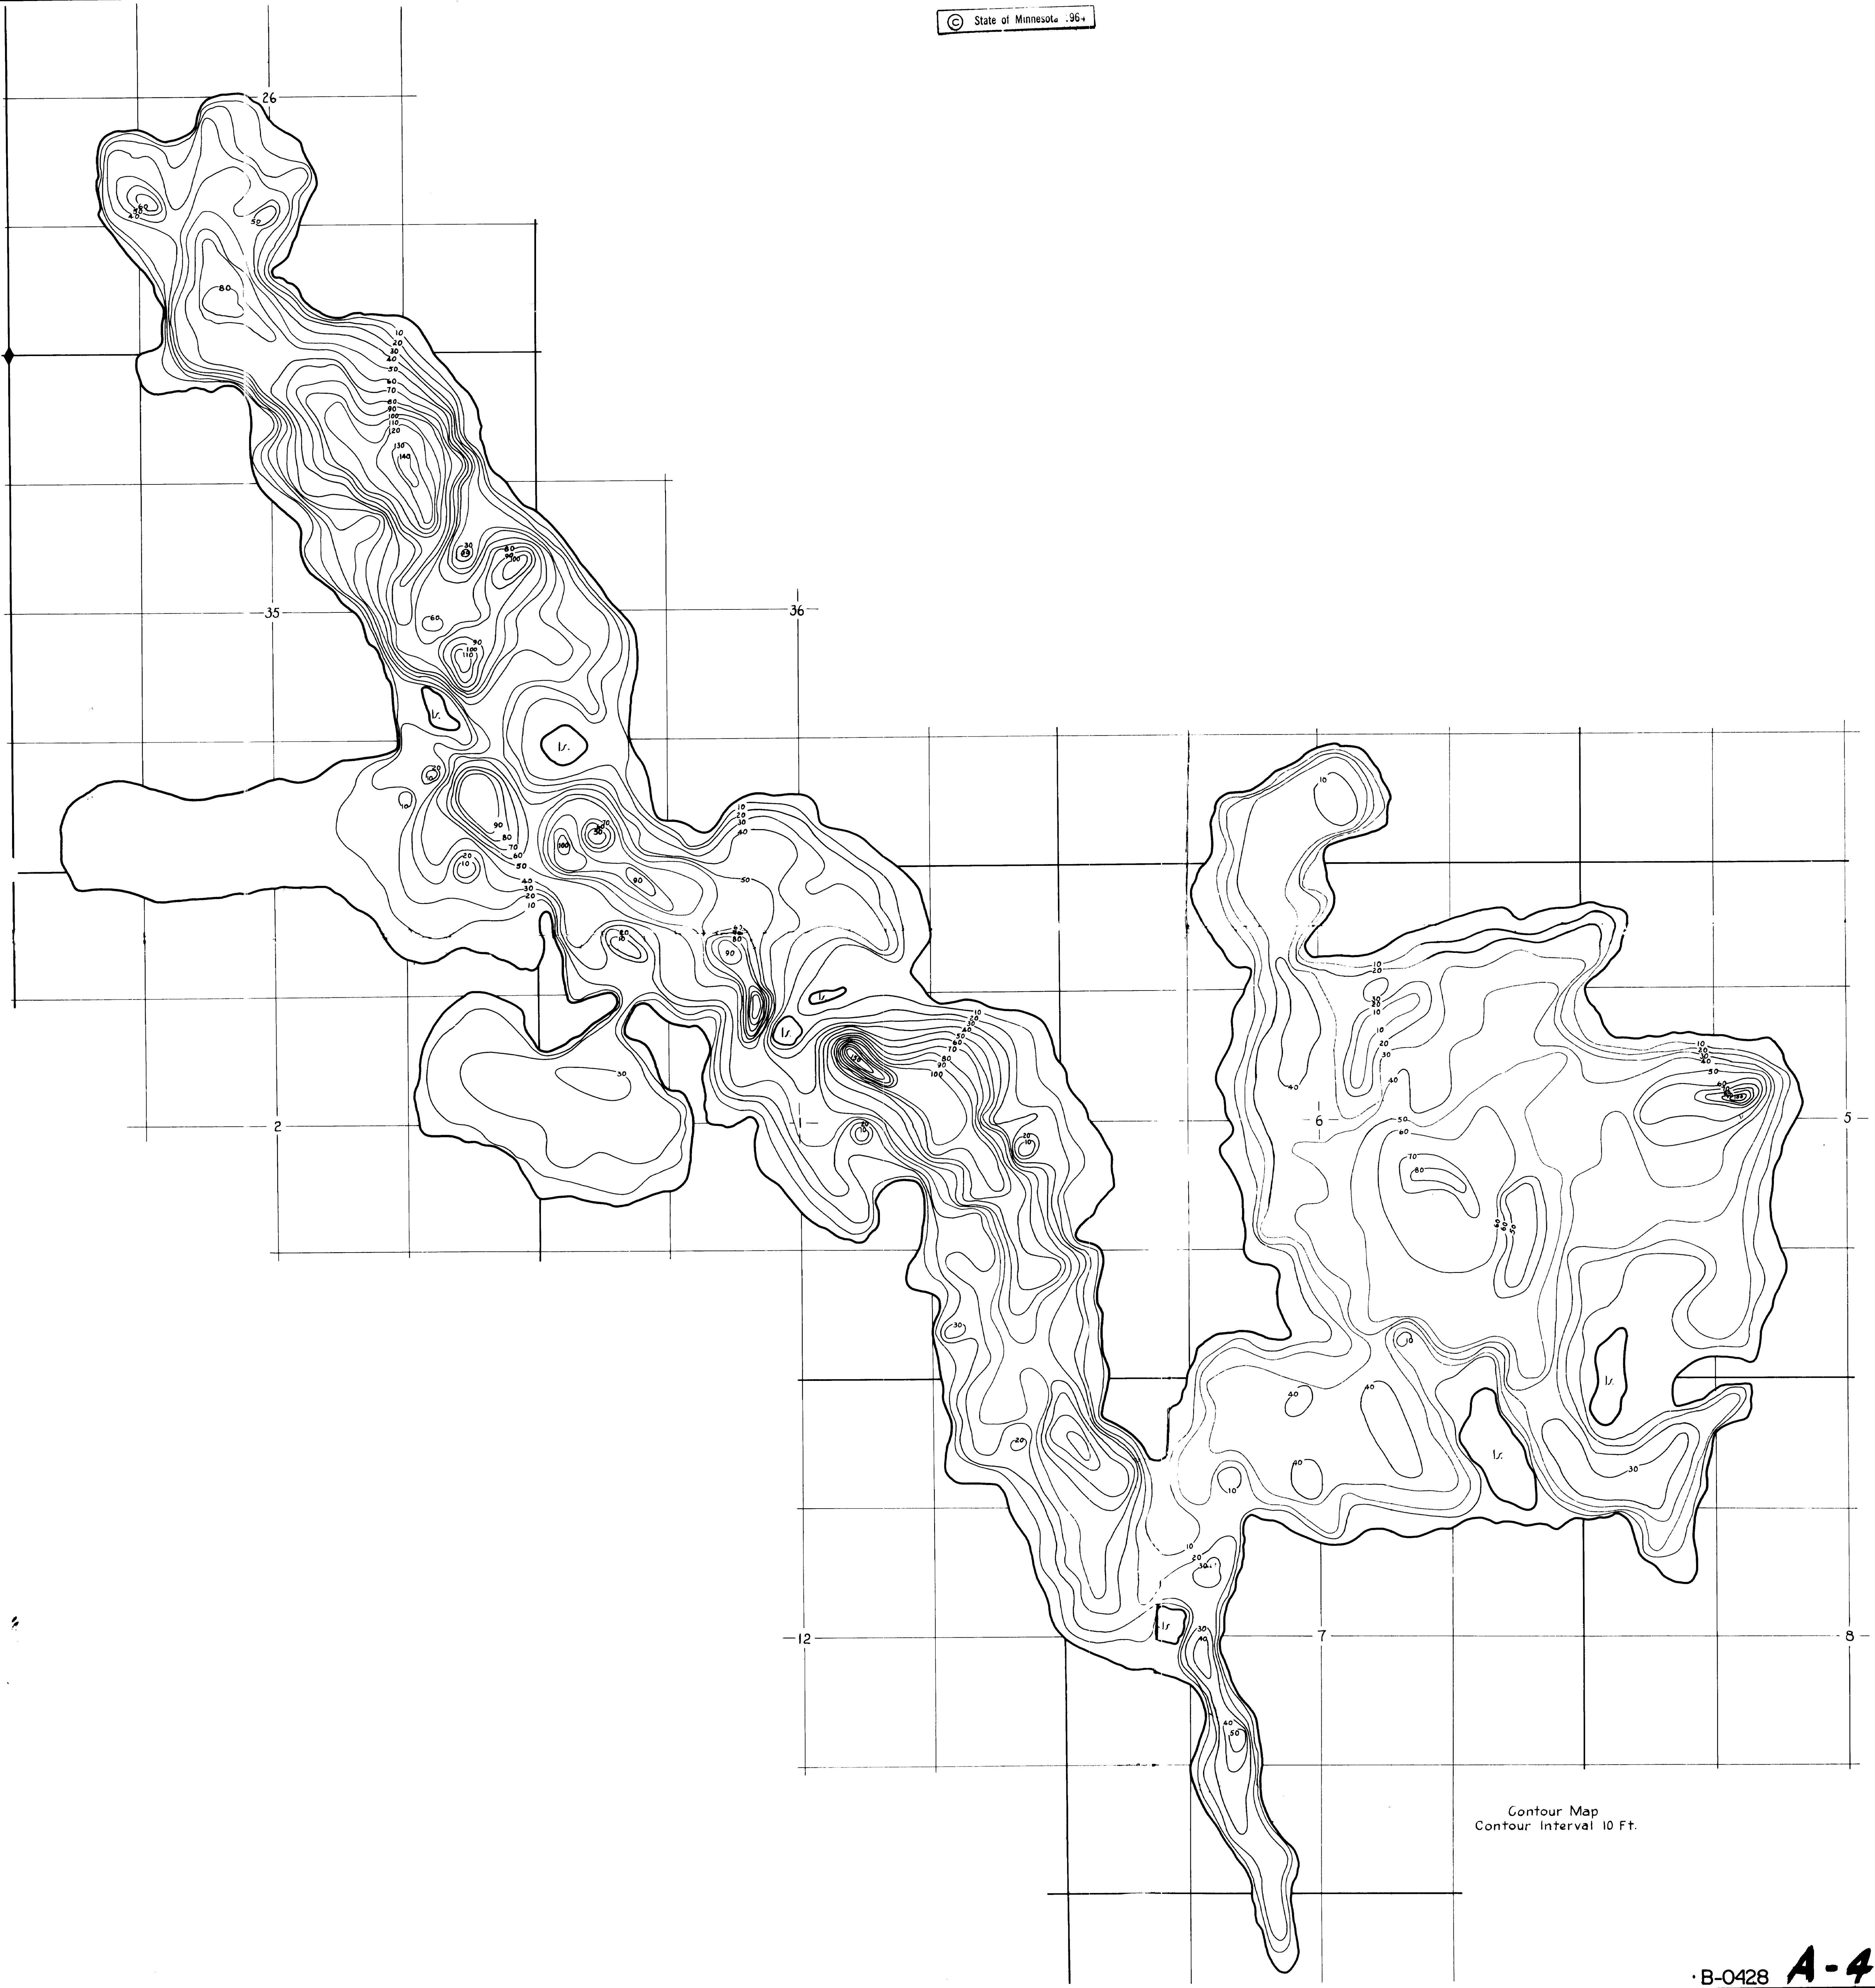

Location: Sec. 5-6-7&8 T.59N. R.26W.
Sec. 1-2&12 T.59N. R.27W.
Sec. 27-35&36 T.60N. R.27W.
Scale: 8"=1 Mile

LAKE AND STREAM SURVEY
TURTLE LAKE 31-0725
Chippewa National Forest
Minnesota Itasca Co.

Area: 2,018 Acres.
Length of Shore Line 21.87 Miles

© State of Minnesota '96+

Contour Map
Contour Interval 10 Ft.