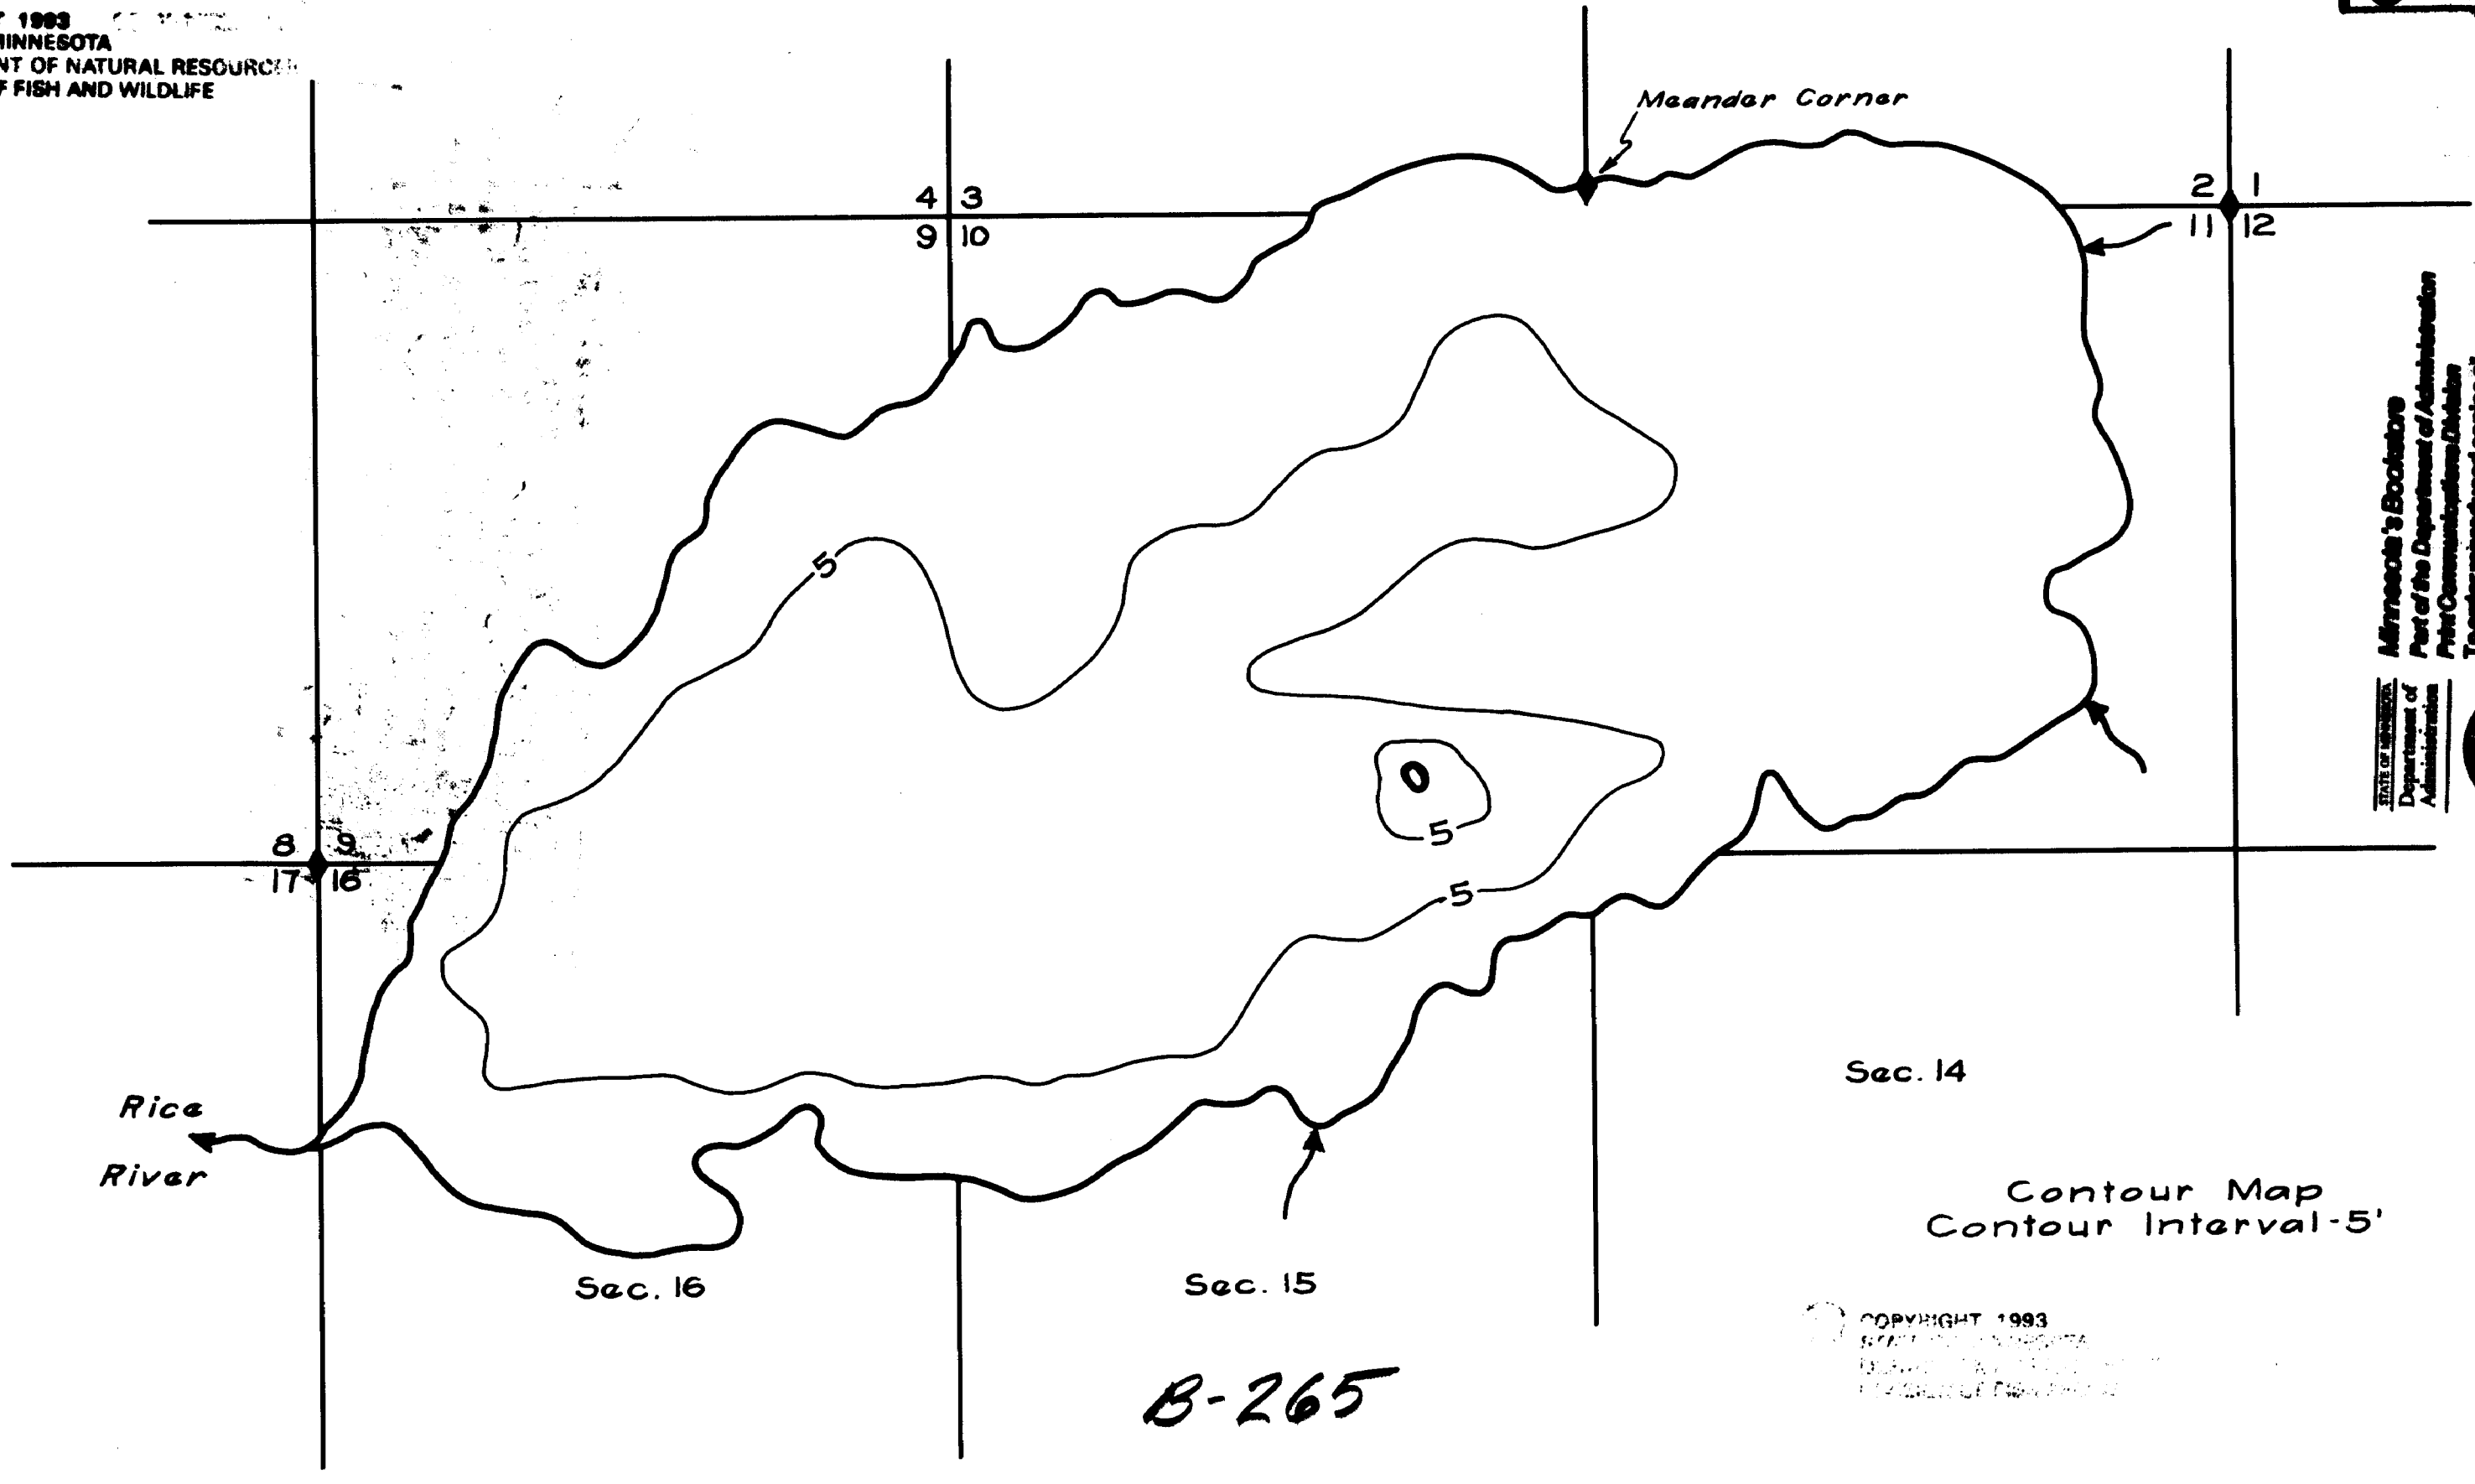

Location: Secs. 2,3,9,10,11,14,15,16 & 17 T. 60 N. R. 17 W.  
Scale: 4 Inches = 1 Mile

**BIG RICE LAKE**  
Superior National Forest  
*St. Louis Co. - Minnesota*

Area: 1870 Acres  
Length of Shoreline: 8.4 Miles

State of Minnesota 1964

© COPYRIGHT 1993  
STATE OF MINNESOTA  
DEPARTMENT OF NATURAL RESOURCES  
DIVISION OF FISH AND WILDLIFE

Minnesota's Ecology  
Part of the Department of Administration  
Print Communications Division  
To order reproduced copies of  
Contour Lake Maps call:  
612/297-3888 or our  
National toll-free number  
1-800-687-3787

Sec. 14

Contour Map  
Contour Interval-5'

© COPYRIGHT 1993  
STATE OF MINNESOTA  
DEPARTMENT OF NATURAL RESOURCES  
DIVISION OF FISH AND WILDLIFE

*B-265*