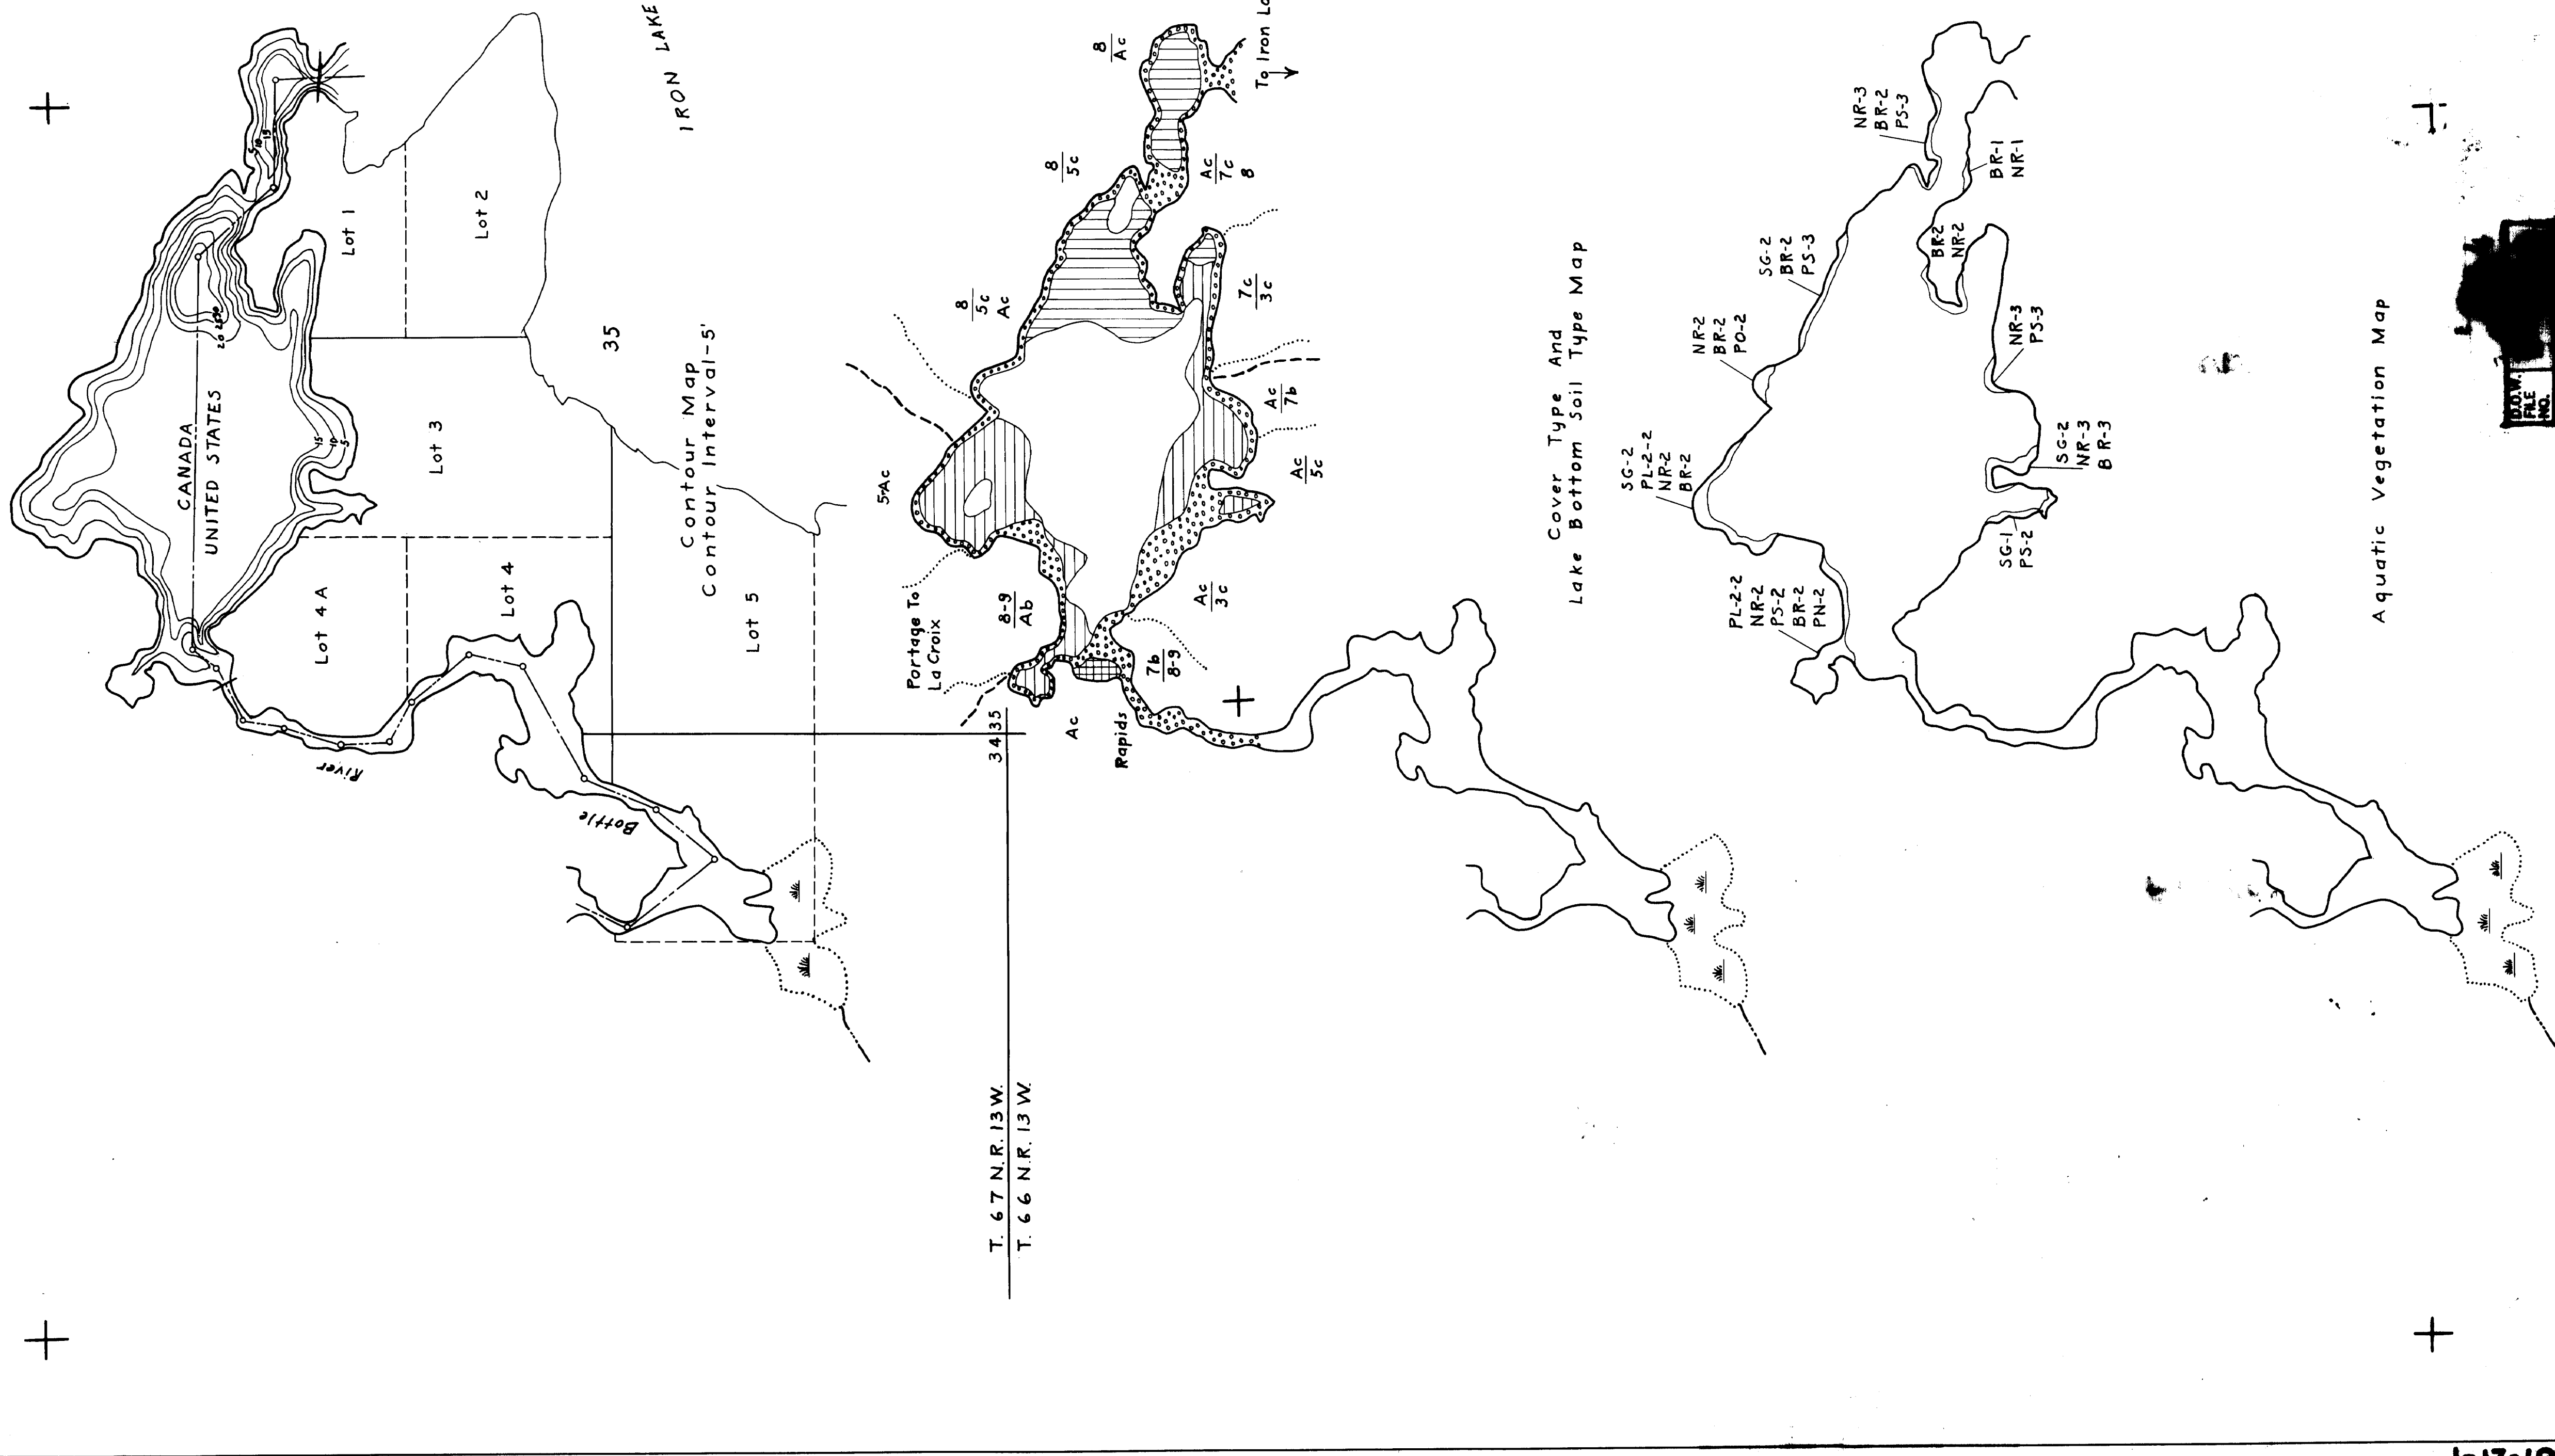

R-9
 U.S. Department of Agriculture
 Forest Service
 LAKE AND STREAM SURVEY
 BOTTLE LAKE
 Superior National Forest
 Minnesota

Location: Sec. 35, T. 67 N. R. 13 W.
 Scale: 8 inches = 1 mile

Area: CANADA - 54 Acres
 UNITED STATES - 46 Acres
 Length of Shoreline: CANADA - 1.5 MI.
 UNITED STATES - 1.33 MI.

State of Minnesota 1964

BOTTLE LAKE

Aquatic Vegetation Map

COPYRIGHT 1963
 STATE OF MINNESOTA
 DEPARTMENT OF AGRICULTURE
 DIVISION OF FISH AND WILDLIFE