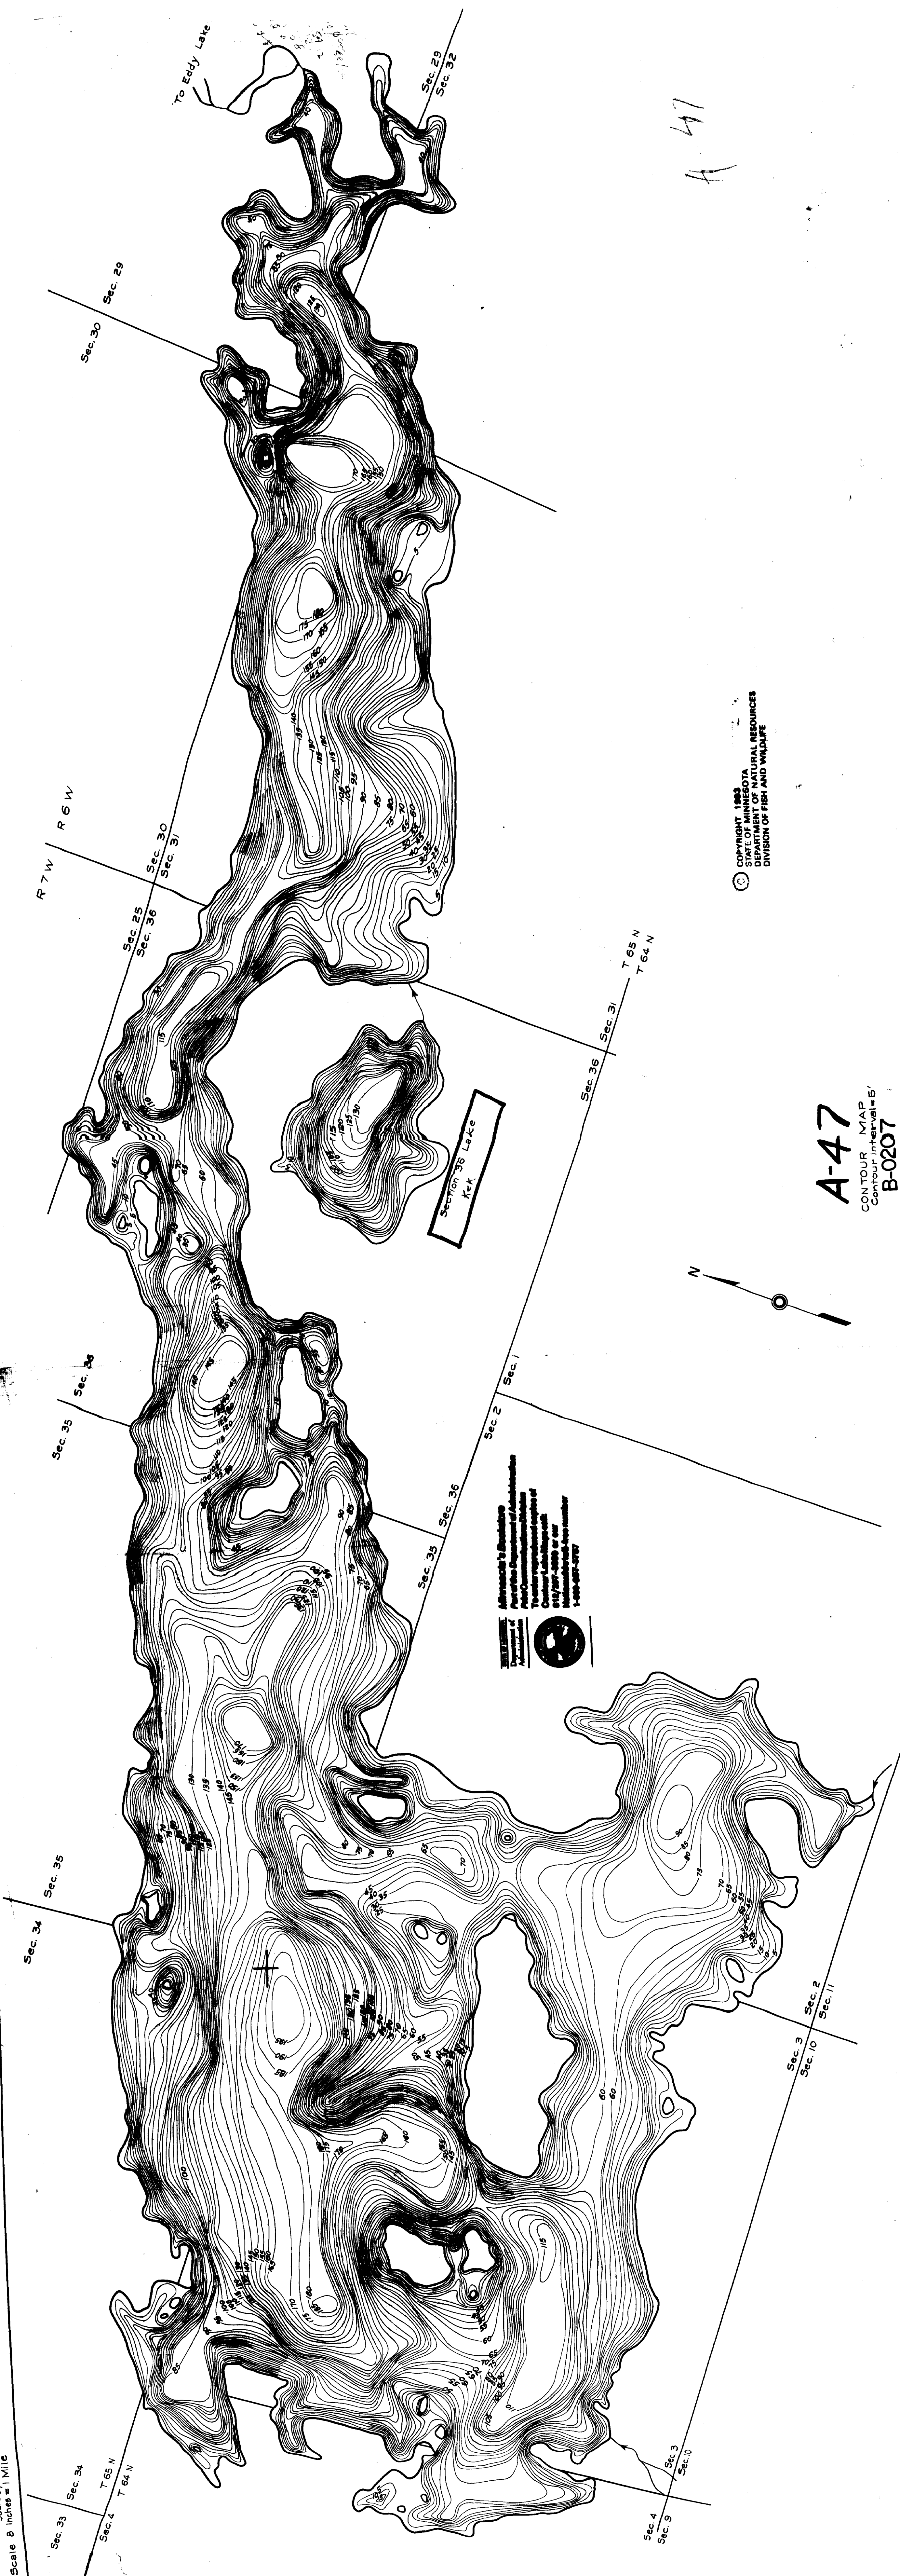

Forest Service

KEKEKABIC LAKE

(Section 36)
Superior National Forest
Minnesota
(Lake Co.)

SECTION 36 L.
KEKEKABIC L.
Area 57.5 Acres
Length of Shore Line 1.28 Miles
Length of Shore Line 22.9 Miles

SECTION 36 LAKE
Location Sec. 36 T. 65 N. R. 7 W.
KEKEKABIC LAKE
Location Sec. 34, 35 & 36 T. 65 N. R. 7 W.
Sec. 29, 30, 31 & 32 T. 65 N. R. 6 W.
Scale 8 inches = 1 mile

State of Minnesota 1964

COPYRIGHT 1963
STATE OF MINNESOTA
DEPARTMENT OF NATURAL RESOURCES
DIVISION OF FISH AND WILDLIFE

A-47
CONTOUR MAP
Contour Interval = 5'
B-0207

A 47