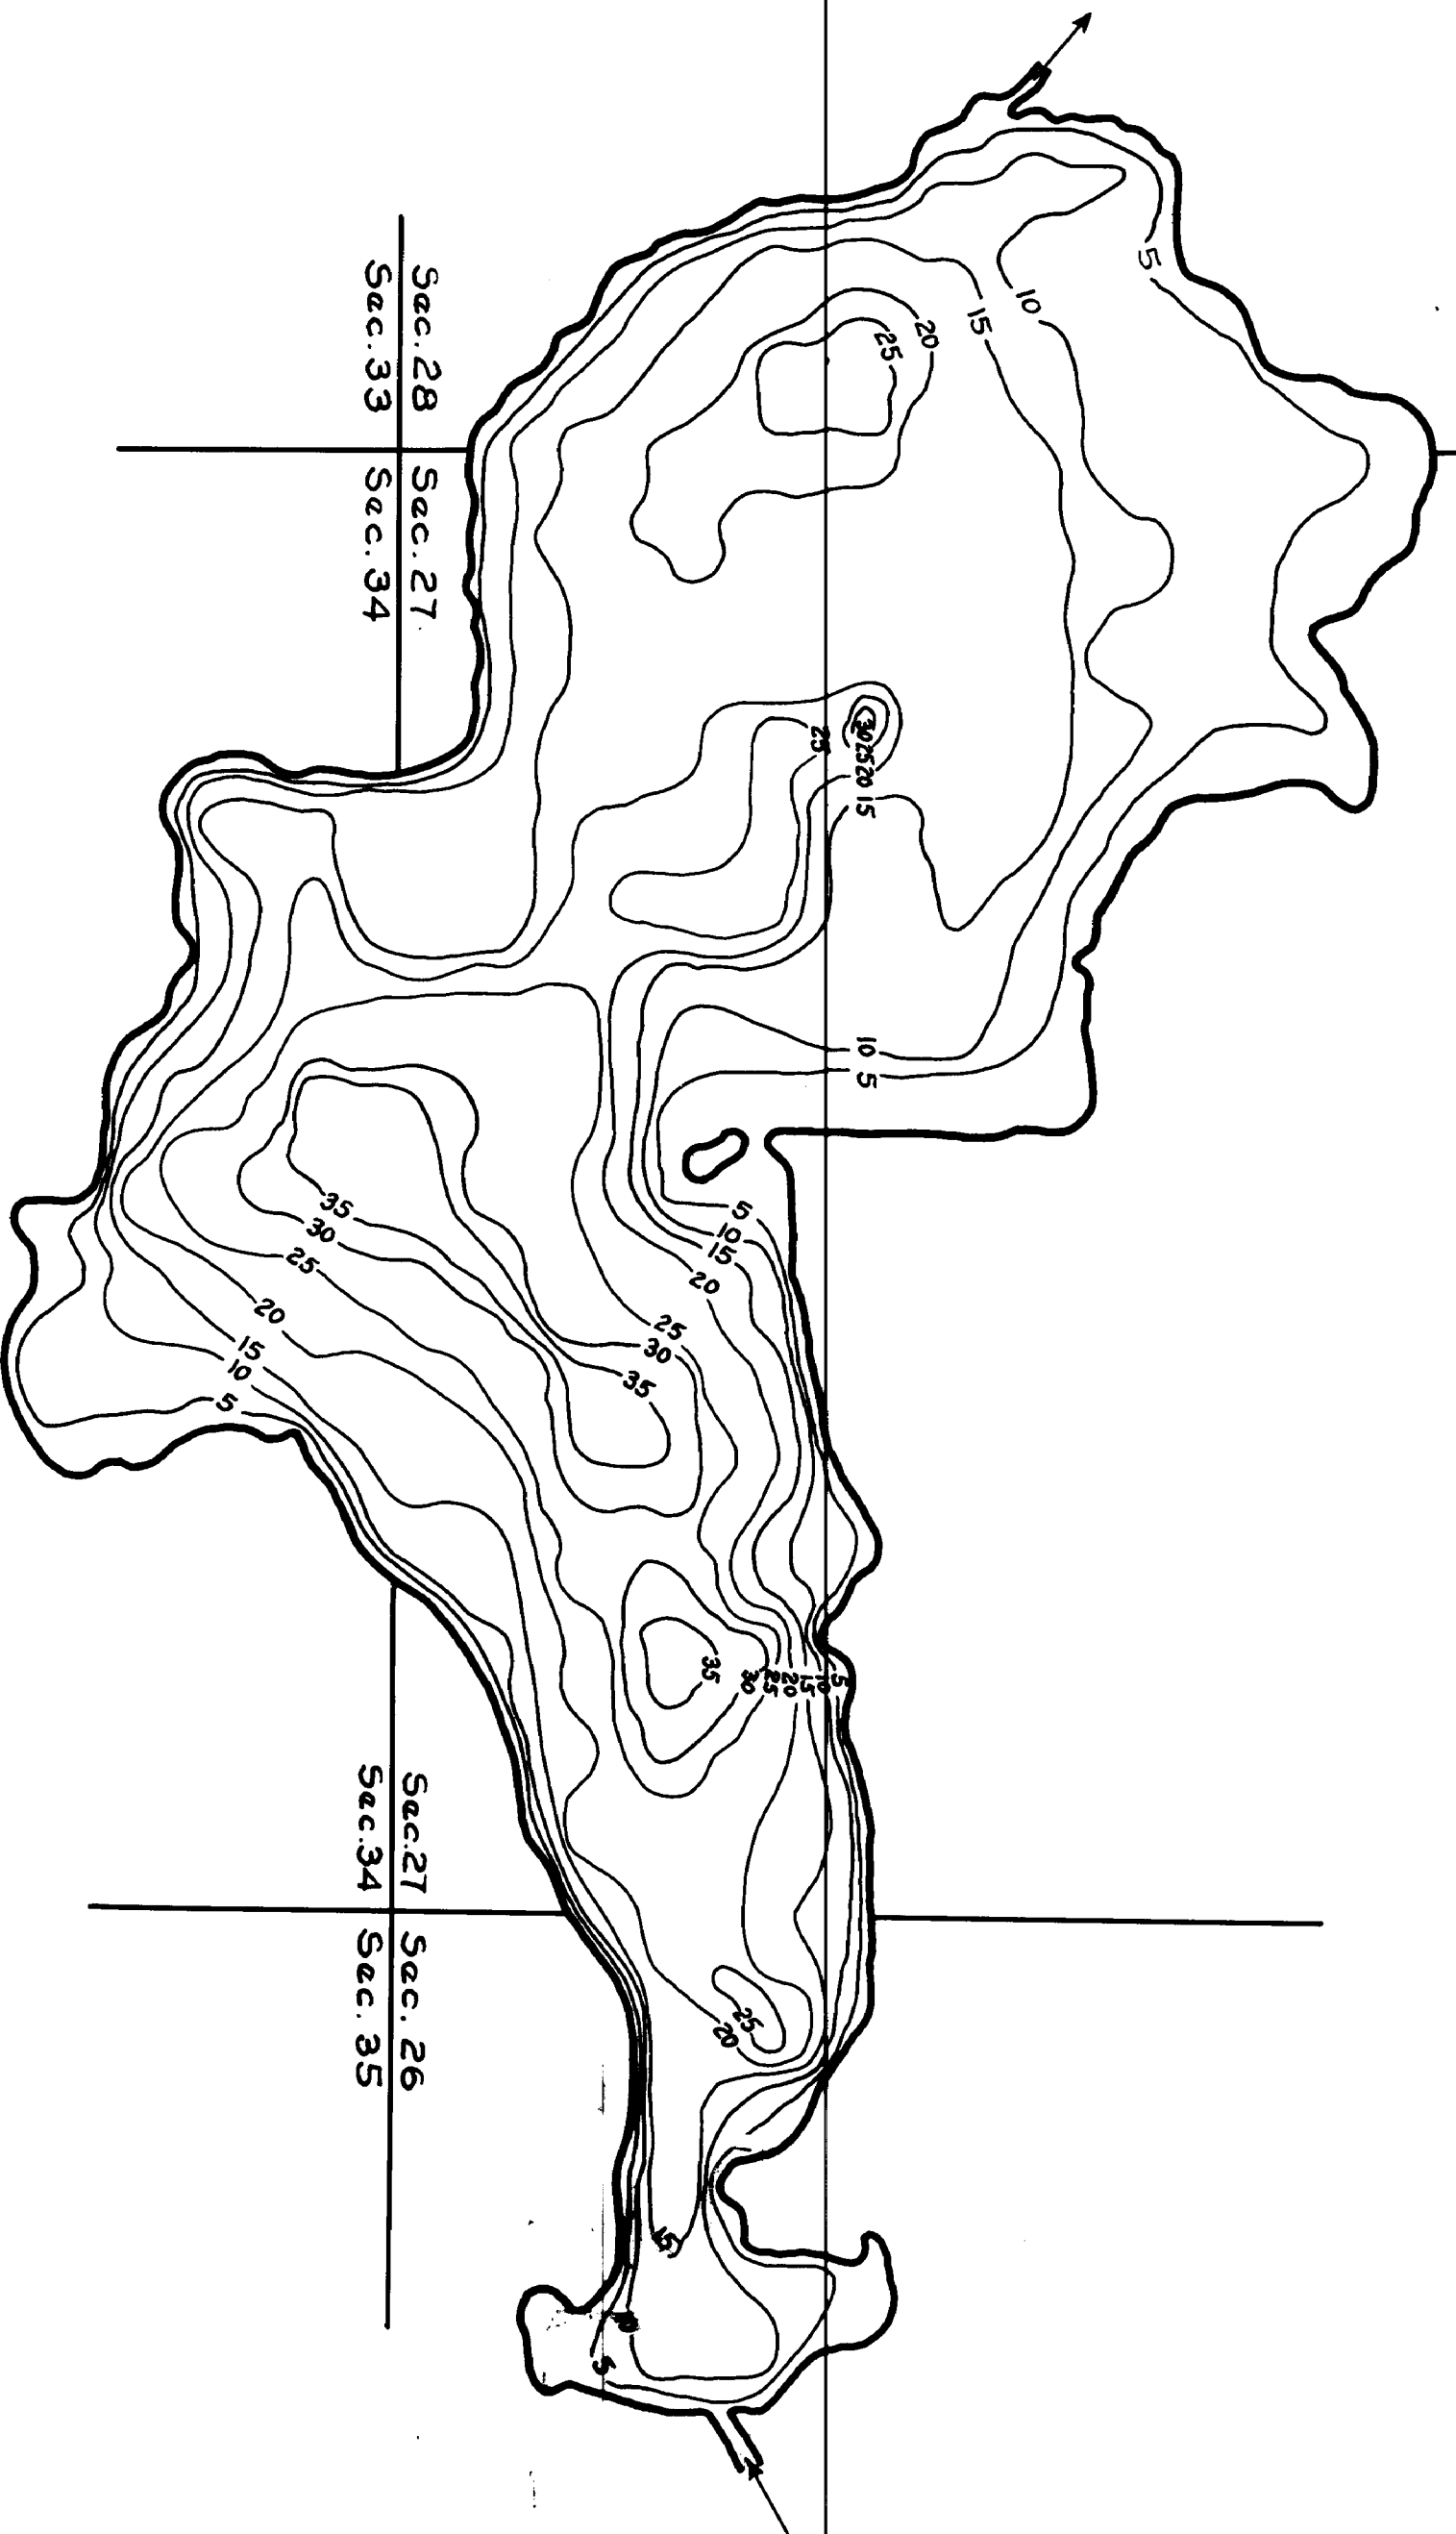

R-9
 U.S. Department of Agriculture
 Forest Service
 LAKE AND STREAM SURVEY
 WINDY LAKE
 Superior National Forest
 Lake County - Minnesota

Area: 407.2 Acres
 Length of Shoreline: 5.1 Miles

© State of Minnesota 1964

Contour Map
 Contour Interval - 5'

Cover Type And
 Lake Bottom Soil Type Map

Aquatic Vegetation Map

© COPYRIGHT 1963
 STATE OF MINNESOTA
 DEPARTMENT OF FORESTRY
 DIVISION OF FISH AND WILDLIFE

DOW FILE NO. **B-199**

H-11-3-38

B-199

J-17-70

J-17-70