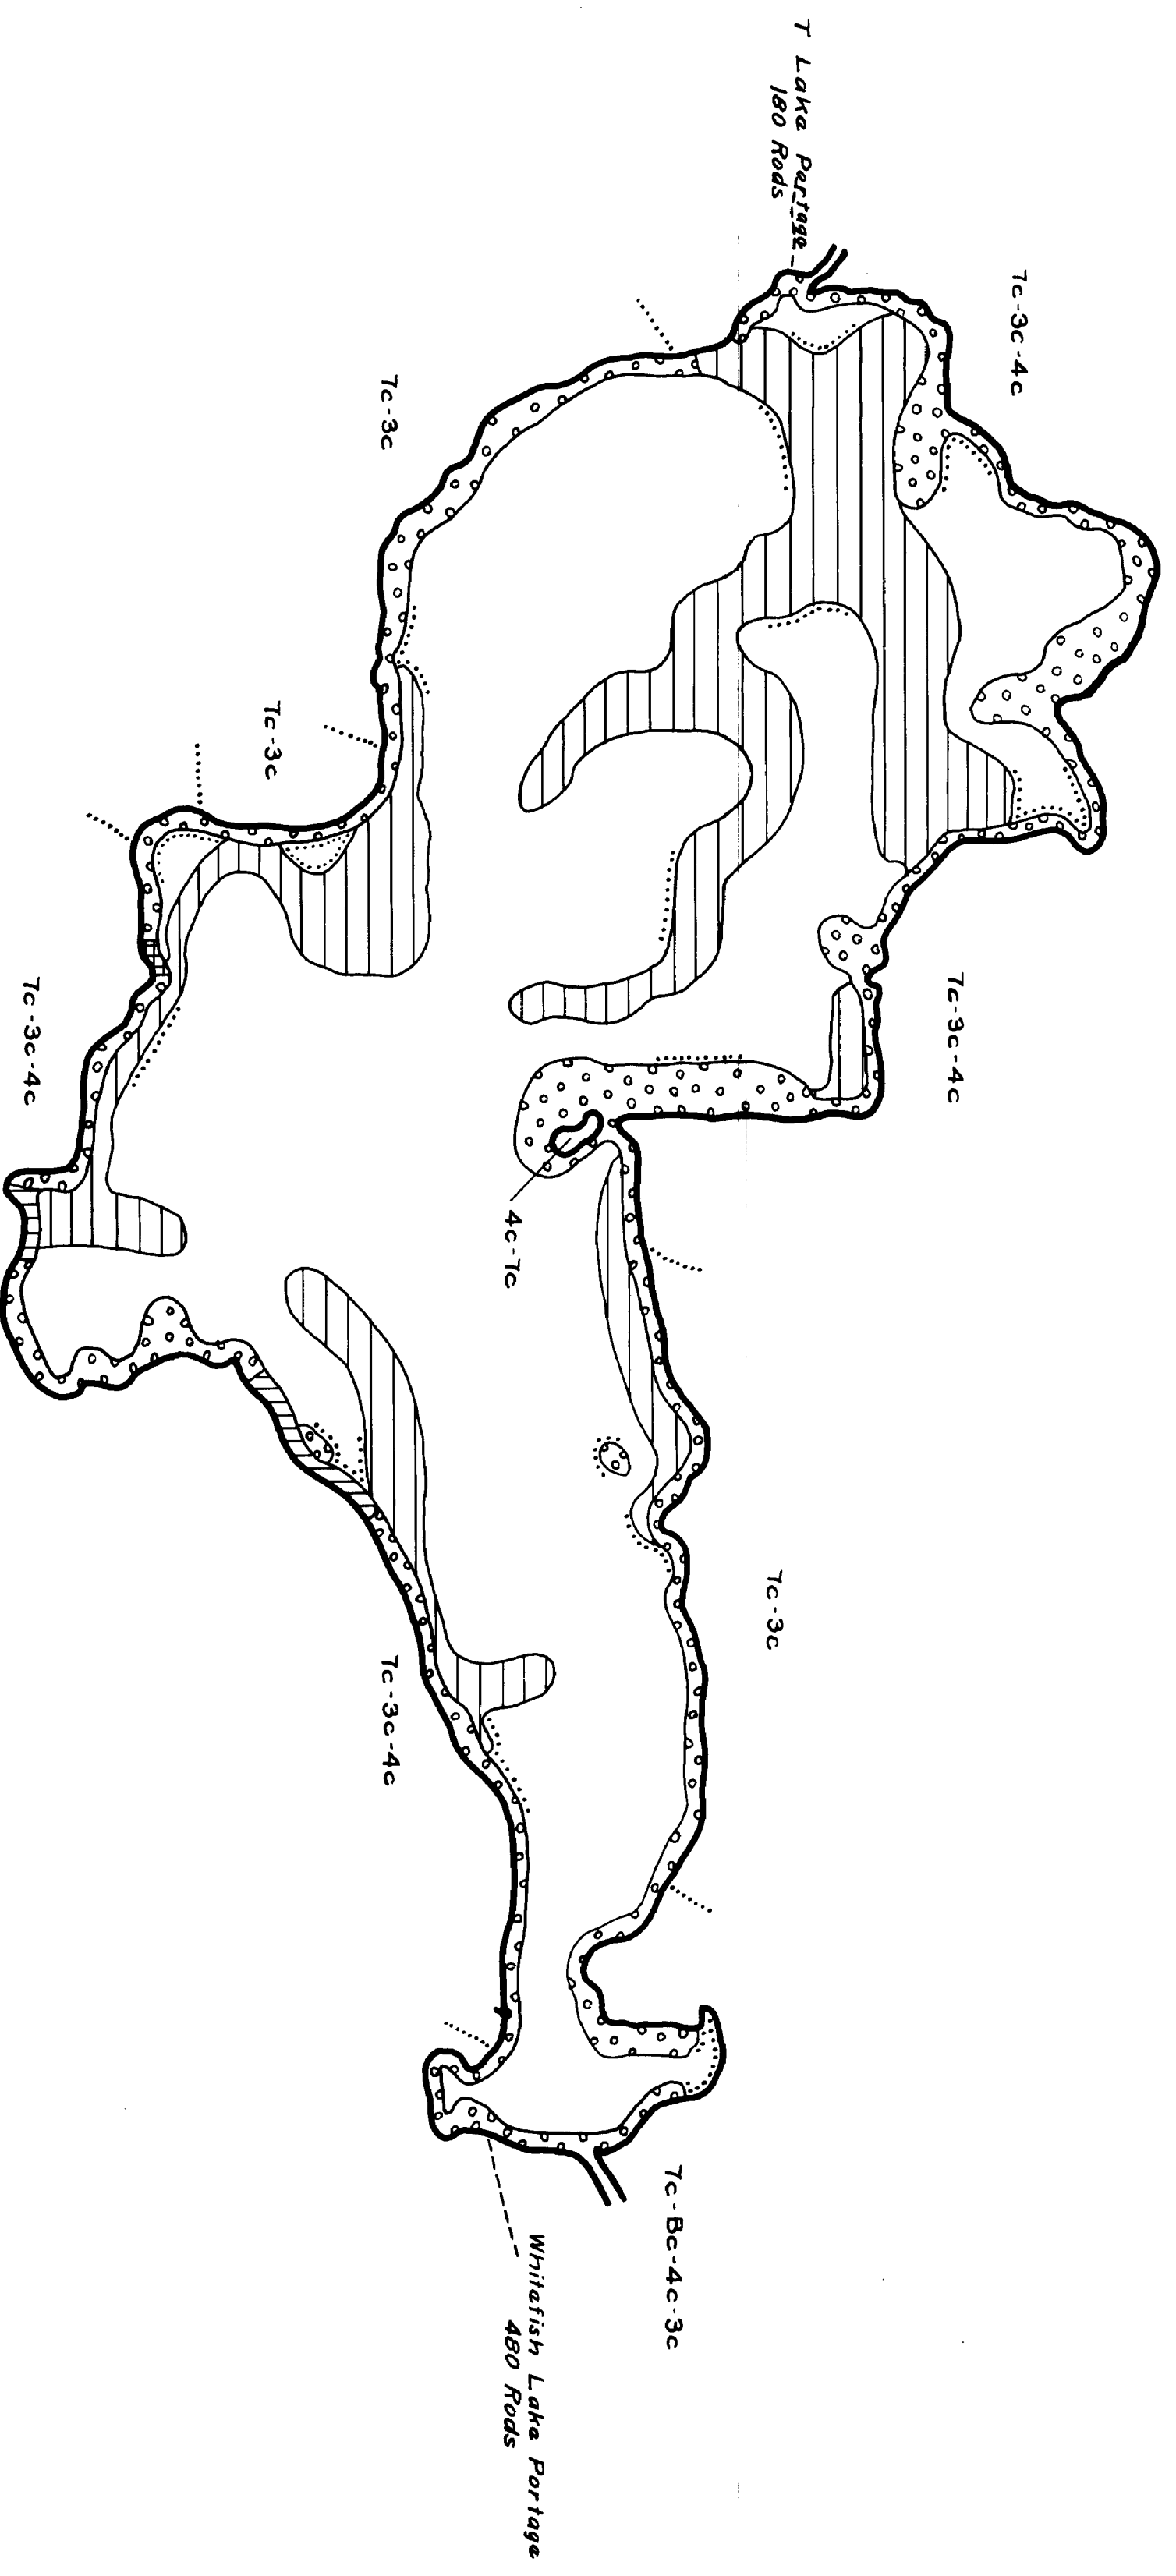

R-9
 U.S. Department of Agriculture
 Forest Service
 LAKE AND STREAM SURVEY
 WINDY LAKE
 Superior National Forest
 Lake County - Minnesota

Area: 407.2 Acres
 Length of Shoreline: 5.1 Miles

© State of Minnesota 1964

Contour Map
 Contour Interval - 5'

Cover Type And
 Lake Bottom Soil Type Map

Aquatic Vegetation Map

© COPYRIGHT 1963
 STATE OF MINNESOTA
 DEPARTMENT OF FORESTRY
 DIVISION OF FISH AND WILDLIFE

DOW FILE NO. **B-199**

H-11-3-38

B-199

J-17-70

J-17-70