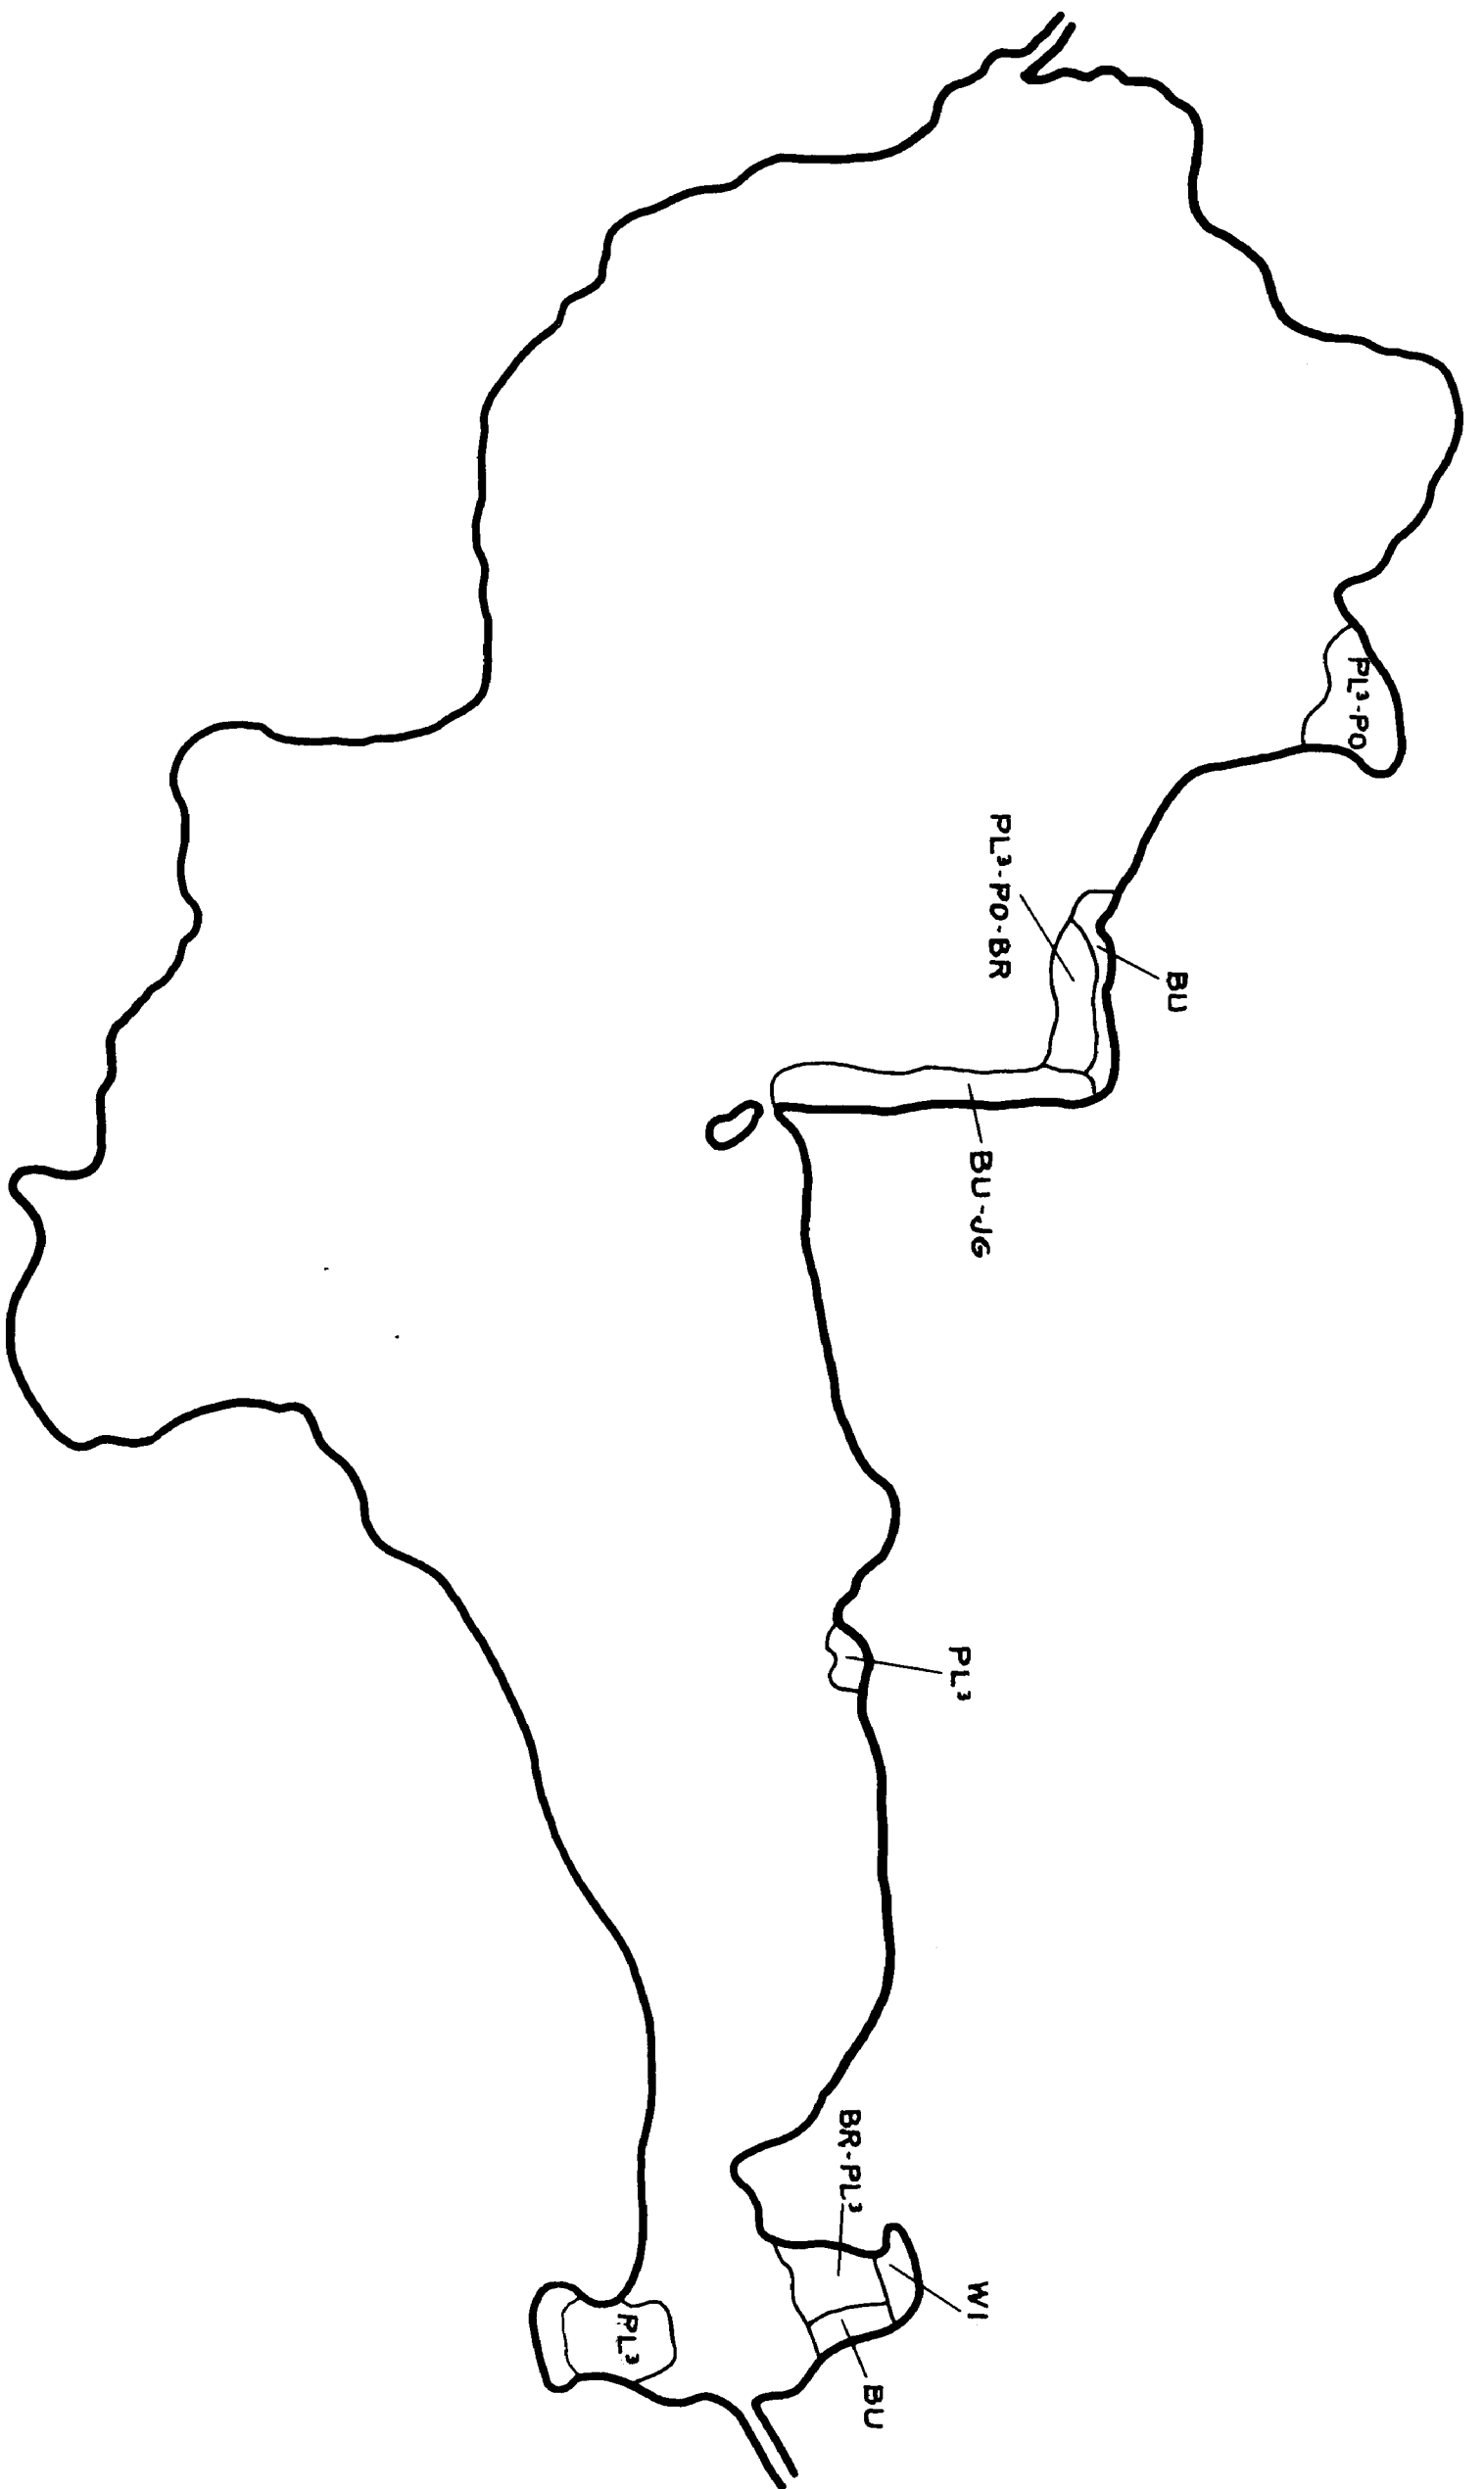

R-9
 U.S. Department of Agriculture
 Forest Service
 LAKE AND STREAM SURVEY
 WINDY LAKE
 Superior National Forest
 Lake County - Minnesota

Area: 407.2 Acres
 Length of Shoreline: 5.1 Miles

© State of Minnesota 1964

Contour Map
 Contour Interval - 5'

Cover Type And
 Lake Bottom Soil Type Map

Aquatic Vegetation Map

© COPYRIGHT 1963
 STATE OF MINNESOTA
 DEPARTMENT OF FORESTRY
 DIVISION OF FISH AND WILDLIFE

DOW FILE NO. **B-199**