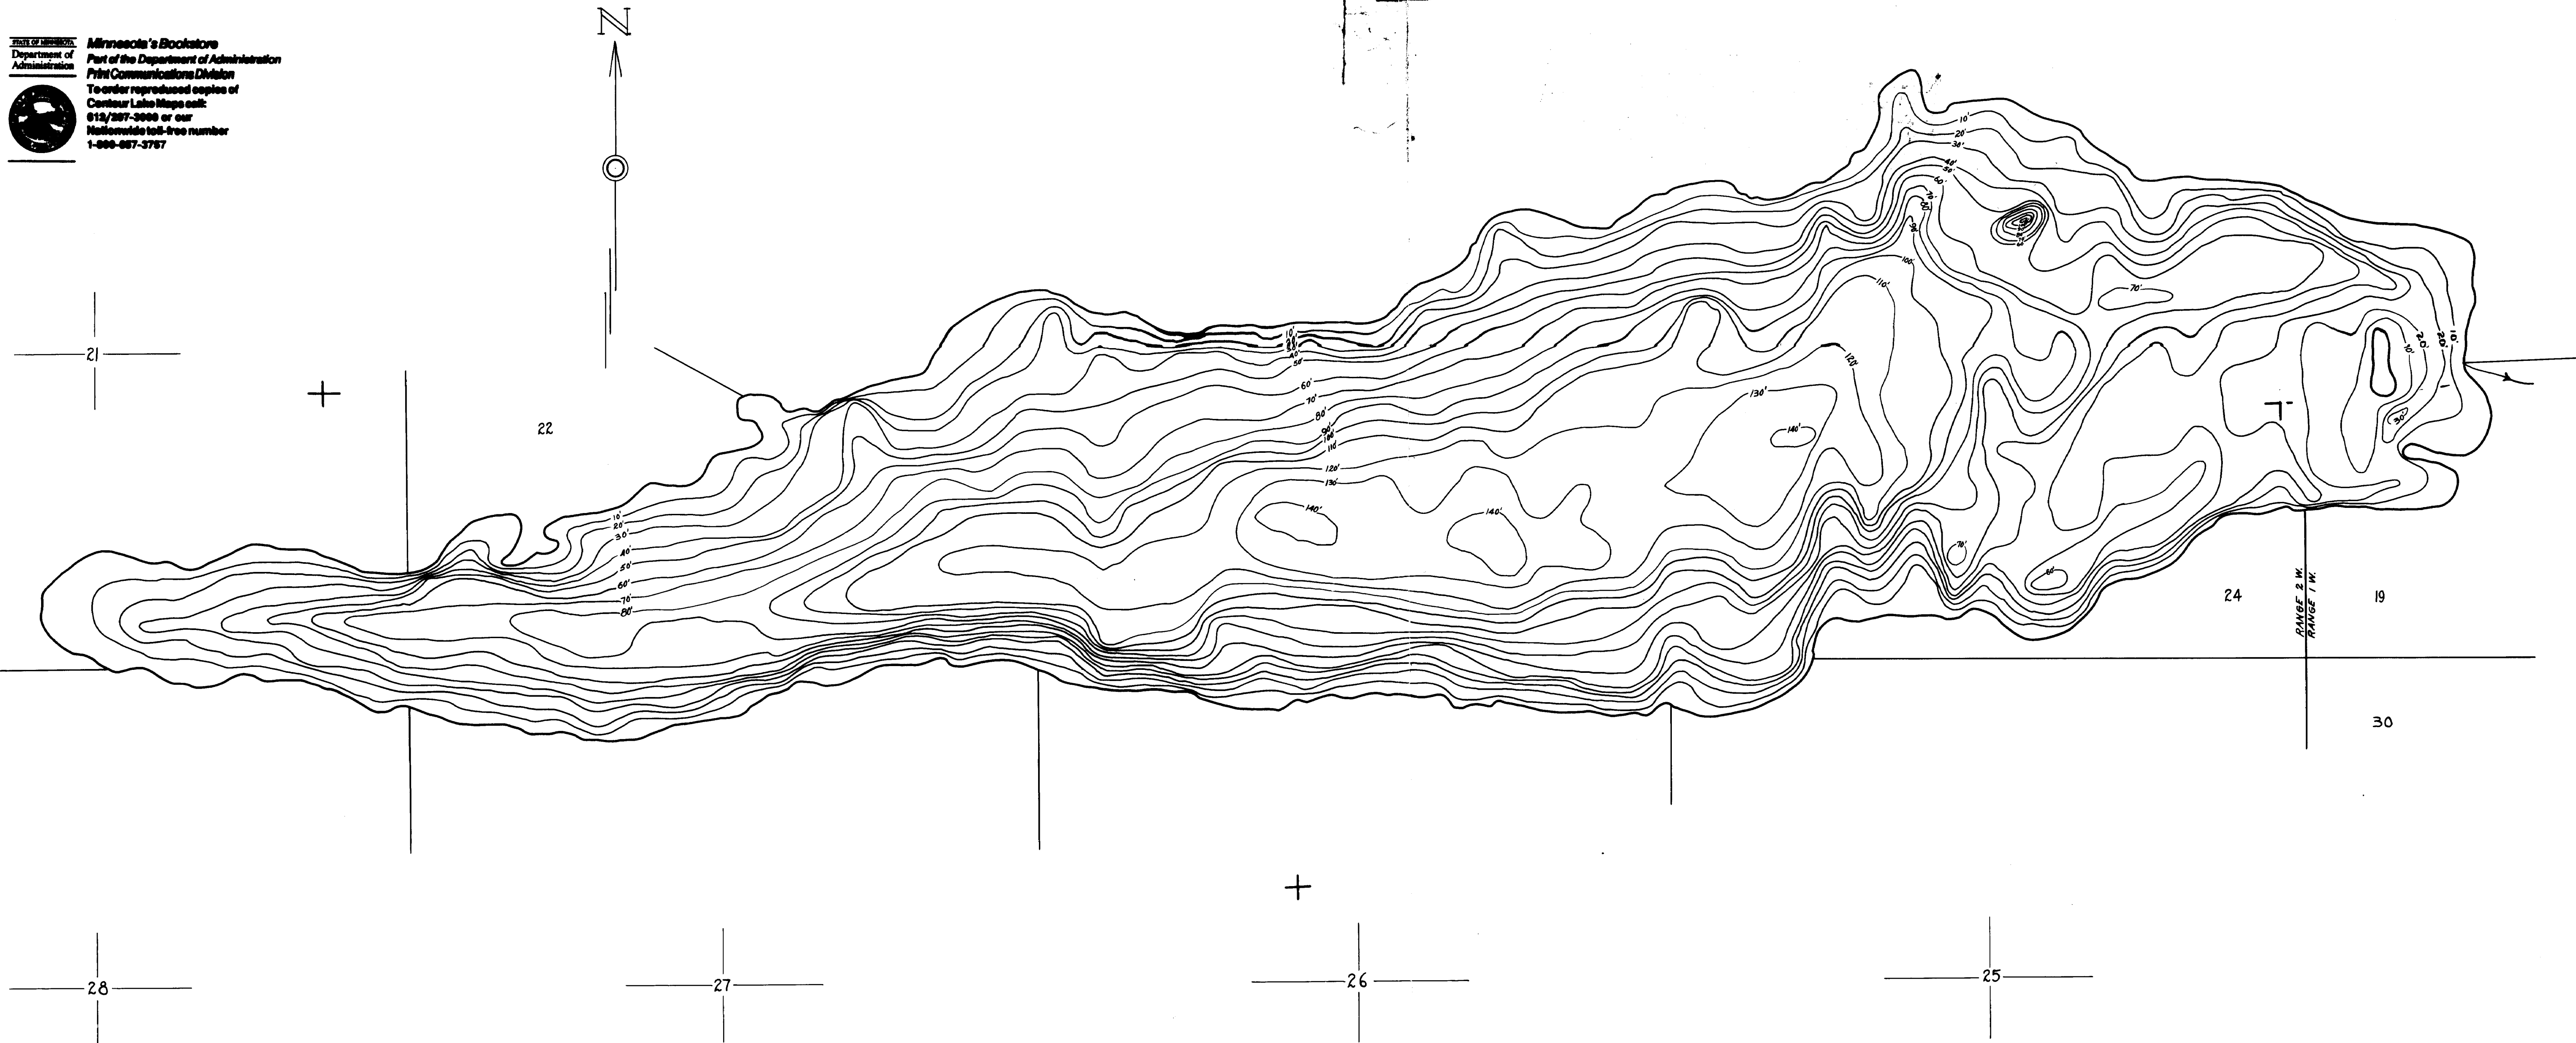

Minnesota's Docks
Department of Administration
Part of the Department of Administration
Public Communications Division
To order reproduced copies of
Contour Lake Maps call:
612/297-3900 or our
toll-free number
1-800-687-3787

Contour Map
Contour Interval 10'

Timber Type and
Lake Bottom Soil Type Map

FILE NO. A - B-0138