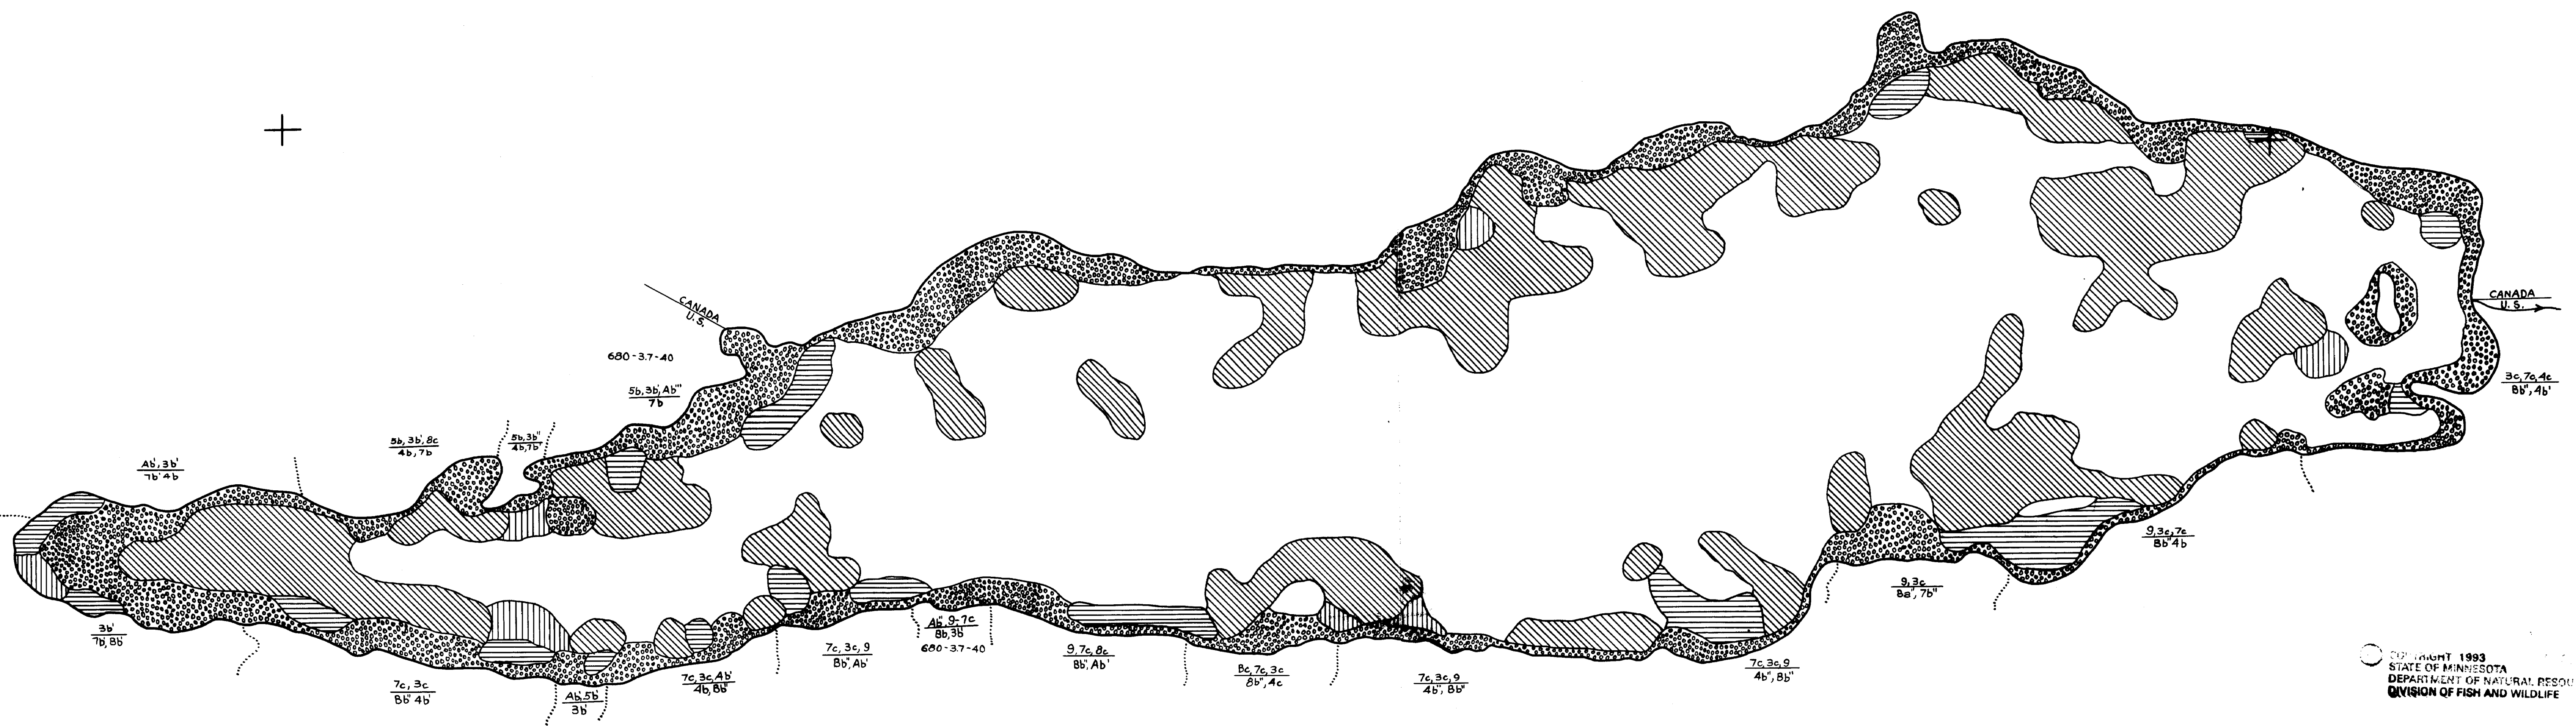

Minnesota's Docks
Department of Administration
Part of the Department of Administration
Public Communications Division
To order reproduced copies of
Contour Lake Maps call:
612/297-3900 or our
toll-free number
1-800-687-3787

Contour Map
Contour Interval 10'

Timber Type and
Lake Bottom Soil Type Map

FILE NO. A - B-0138