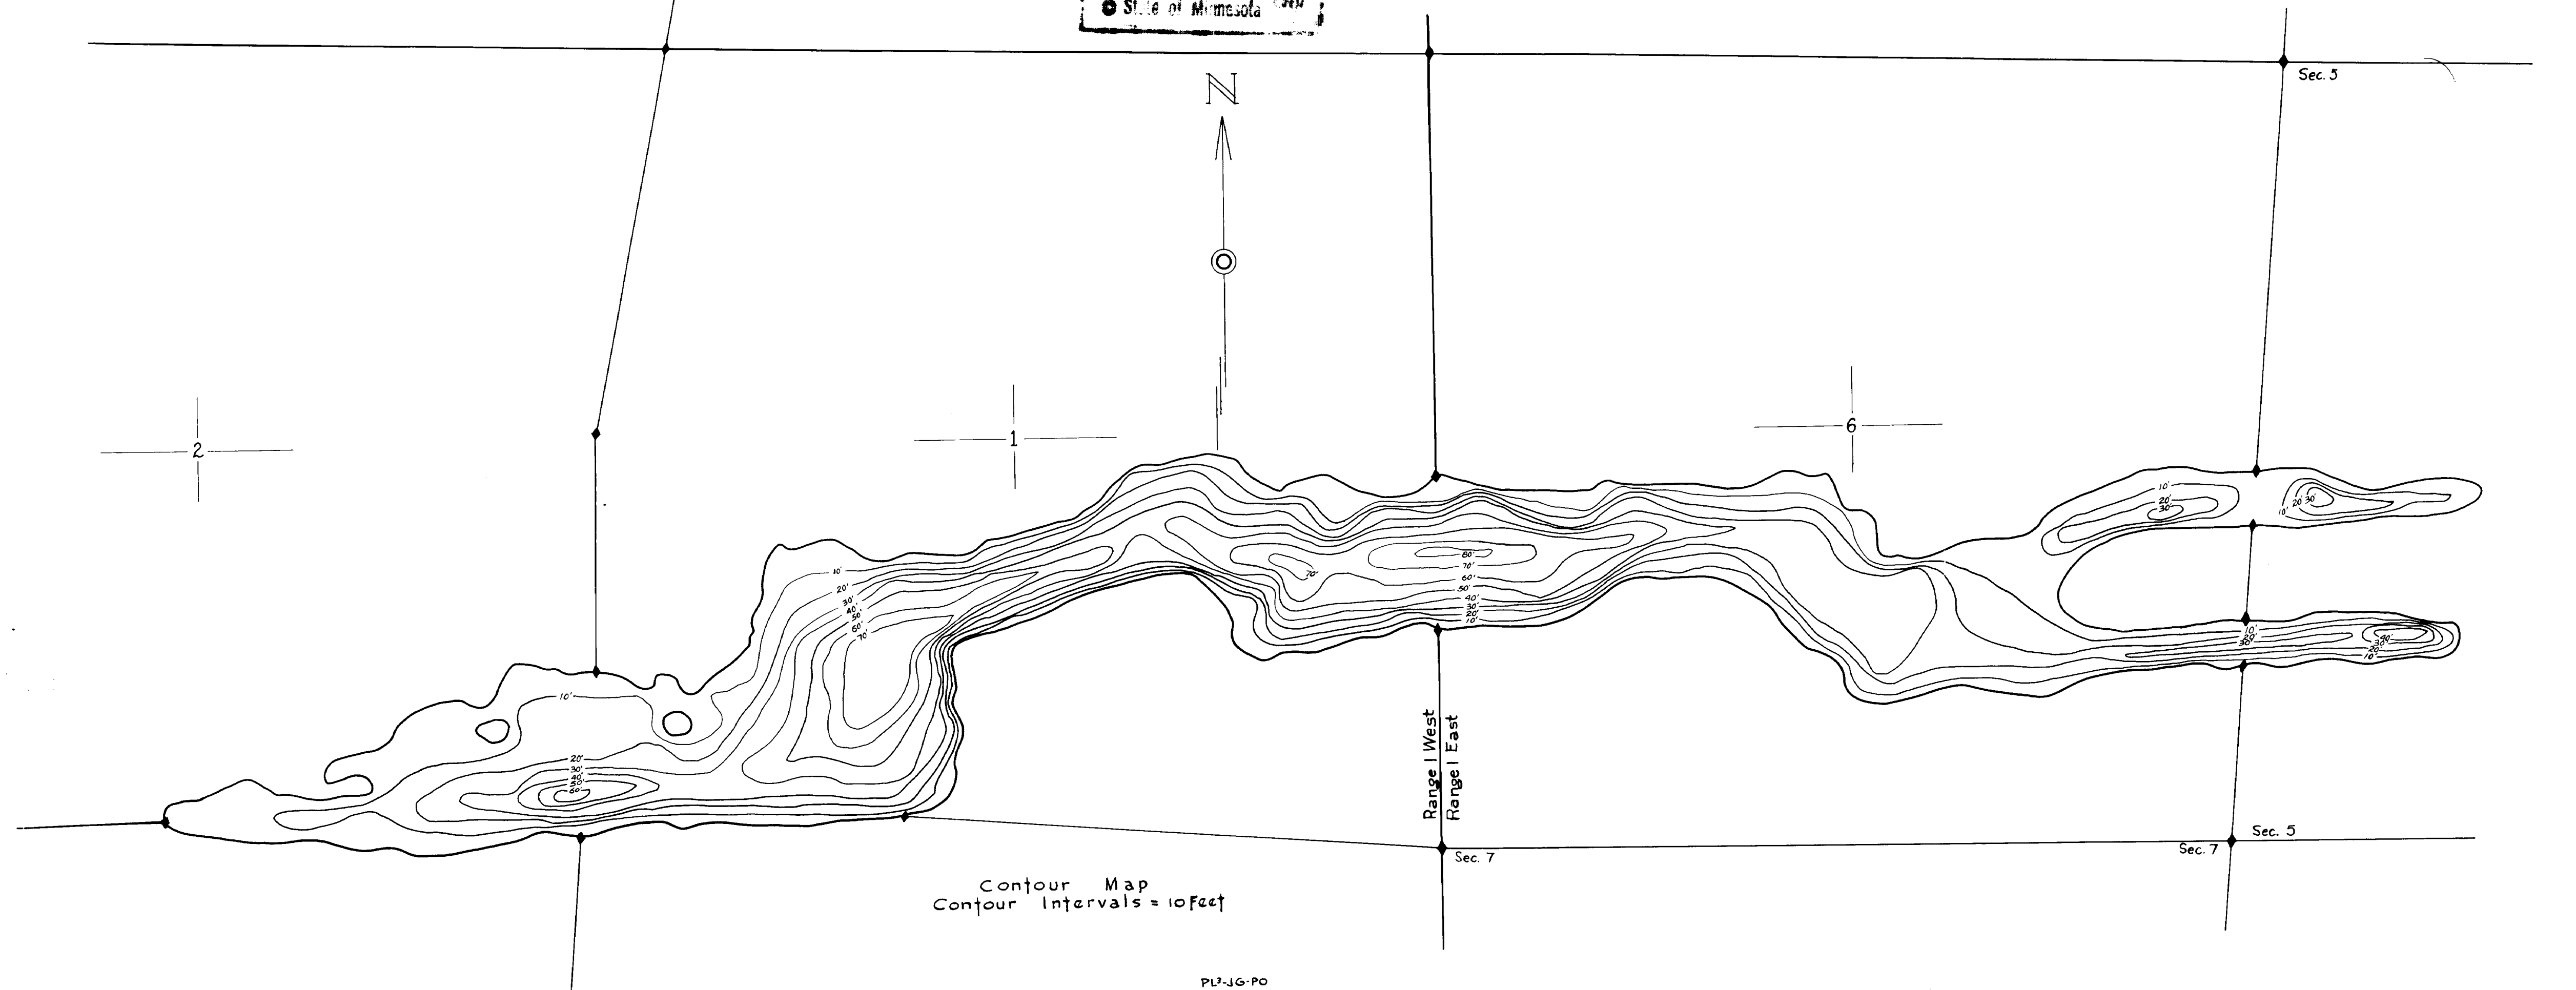

Sec. 5-6, T64NRIE  
Location Sec. 1-2-11-12, T64NRIW  
Scale 8"=1 Mile

FLOUR LAKE (FLOWER).  
Superior National Forest  
COOK COUNTY - Minnesota

State of Minnesota 1964

Area 319.1 Acres  
Length of Shoreline 8.0 Miles  
Aquatic Map added to sheet 4-10-42

State of Minnesota

Contour Map  
Contour Intervals = 10 feet

Aquatic Vegetation Map

B-85

© COPYRIGHT 1993  
STATE OF MINNESOTA  
DEPARTMENT OF NATURAL RESOURCES  
DIVISION OF FISH AND WILDLIFE