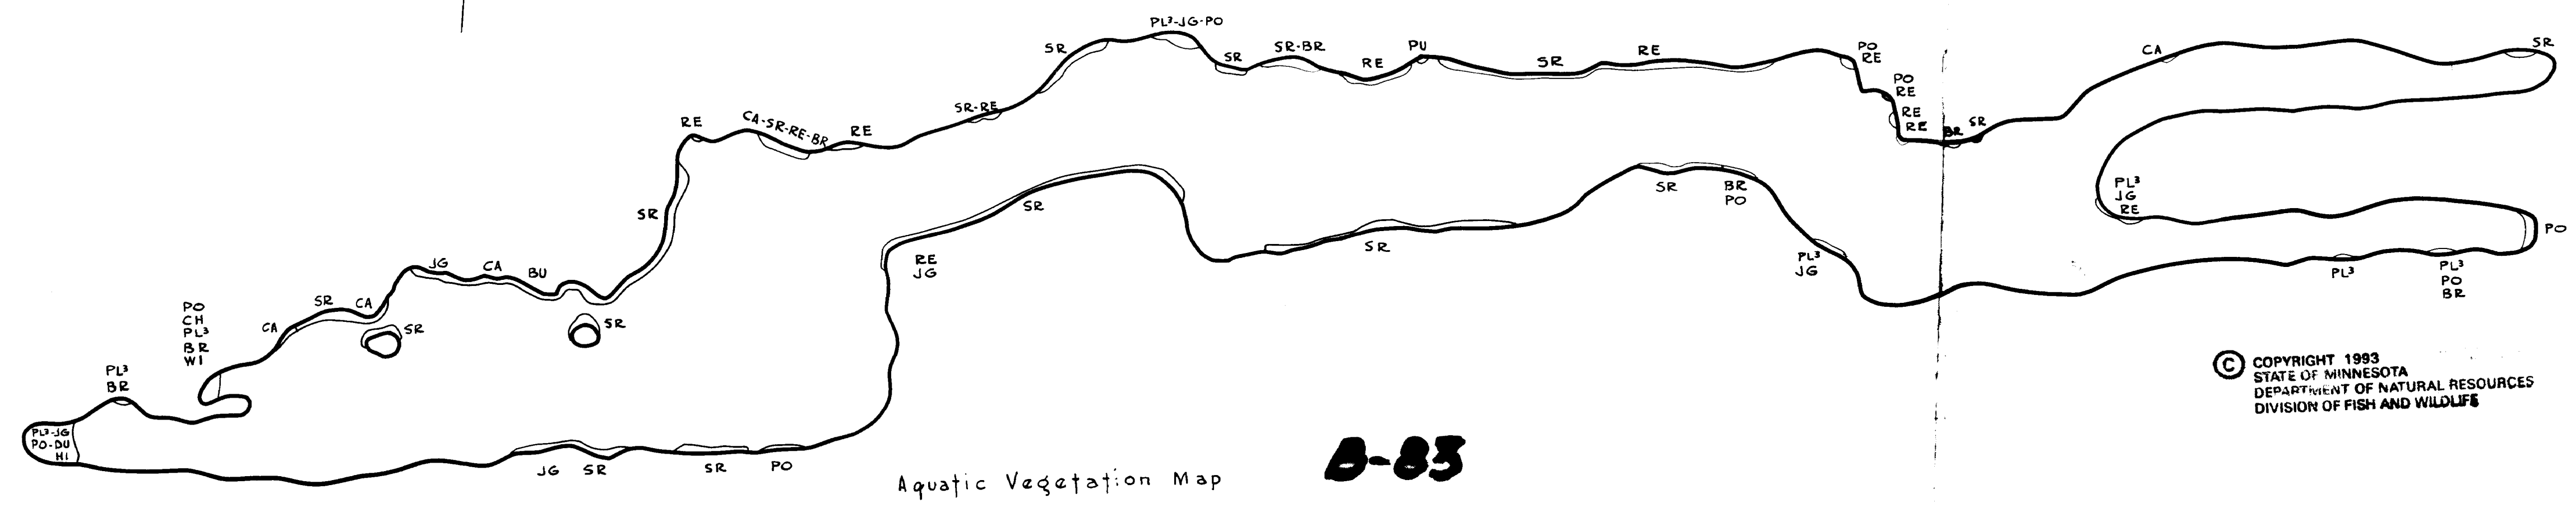

Sec. 5-6, T64NRIE  
Location Sec. 1-2-11-12, T64NRIW  
Scale 8"=1 Mile

FLOUR LAKE (FLOWER).  
Superior National Forest  
COOK COUNTY - Minnesota

State of Minnesota 1964

Area 319.1 Acres  
Length of Shoreline 8.0 Miles  
Aquatic Map added to sheet 4-10-42

State of Minnesota

Contour Map  
Contour Intervals = 10 feet

Aquatic Vegetation Map

B-85

© COPYRIGHT 1993  
STATE OF MINNESOTA  
DEPARTMENT OF NATURAL RESOURCES  
DIVISION OF FISH AND WILDLIFE