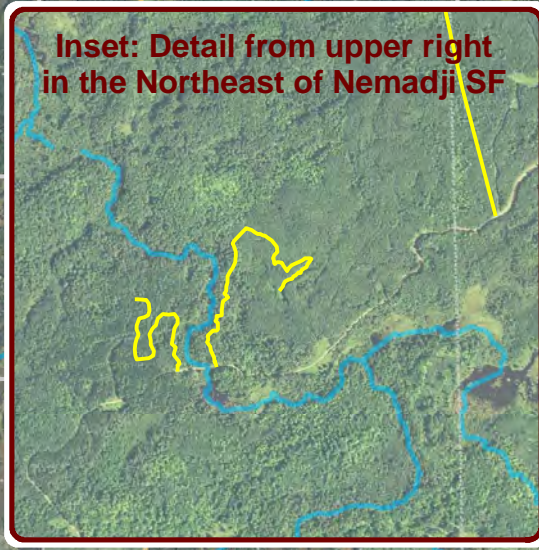

- New trail for OHM (single-track)
- New trail for OHM & ATV Class 1
- New trail for OHM & ATV Classes 1 & 2
- ORV added to existing OHM / ATV trail
- New trail for ORV only
- Trail undesignated for OHM & ATV Classes 1 & 2, & designated for ORV only
- Matthew Lourey State Trail
- State Forest Roads

See Inset

Inset: Detail from upper right in the Northeast of Nemadji SF

- Public Land Survey Townships
- Public Land Survey Sections
- Forestry Land
- State Forest Statutory Boundary

Exhibit B
Nemadji State Forest
Changes in Trail Designations

Boundaries and trail alignments depicted on this map are intended to show the general location and are for illustration purposes only. They do not reflect certified survey or global positioning system (GPS) data.