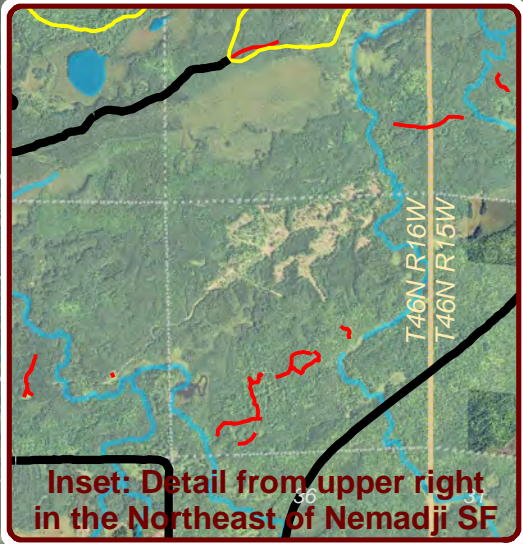

- Undesignated Trails
- Hunter Walking Trails
- Trail undesignated for motorized use, & designated as Hunter Walking Trail
- Trail undesignated for OHM & ATV Classes 1 & 2, & designated for ORV only
- Matthew Lourey State Trail
- State Forest Roads

- Public Land Survey Townships
- Public Land Survey Sections
- Designated Areas with Limitations
- Forestry Land
- State Forest Statutory Boundary

**Exhibit A**  
**Nemadji State Forest**  
**Undesignated Trails & Hunter Walking Trails**

Boundaries and trail alignments depicted on this map are intended to show the general location and are for illustration purposes only. They do not reflect certified survey or global positioning system (GPS) data.