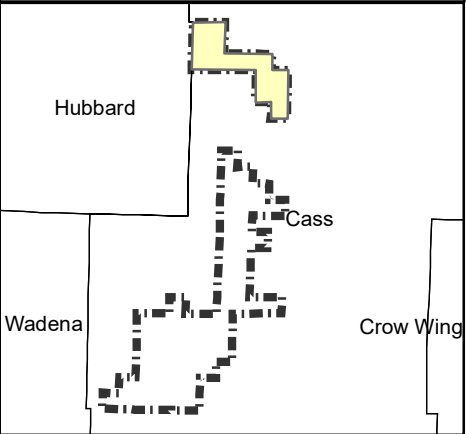

Foot Hills State Forest: Northern Area

- Legend**
- ATV & OHM Trail
 - ATV, OHM & ORV Trail
 - Hunter Walking Trails
 - Ski Trail
 - Lake, Pond or Reservoir
 - Wetlands
 - System Forest Roads
 - Minimum Maintenance Forest Roads
 - County Forest Roads
 - MN Trunk Highway
 - Foot Hills Forest Boundary
 - County Administered Land
 - DNR Forestry Administered Land