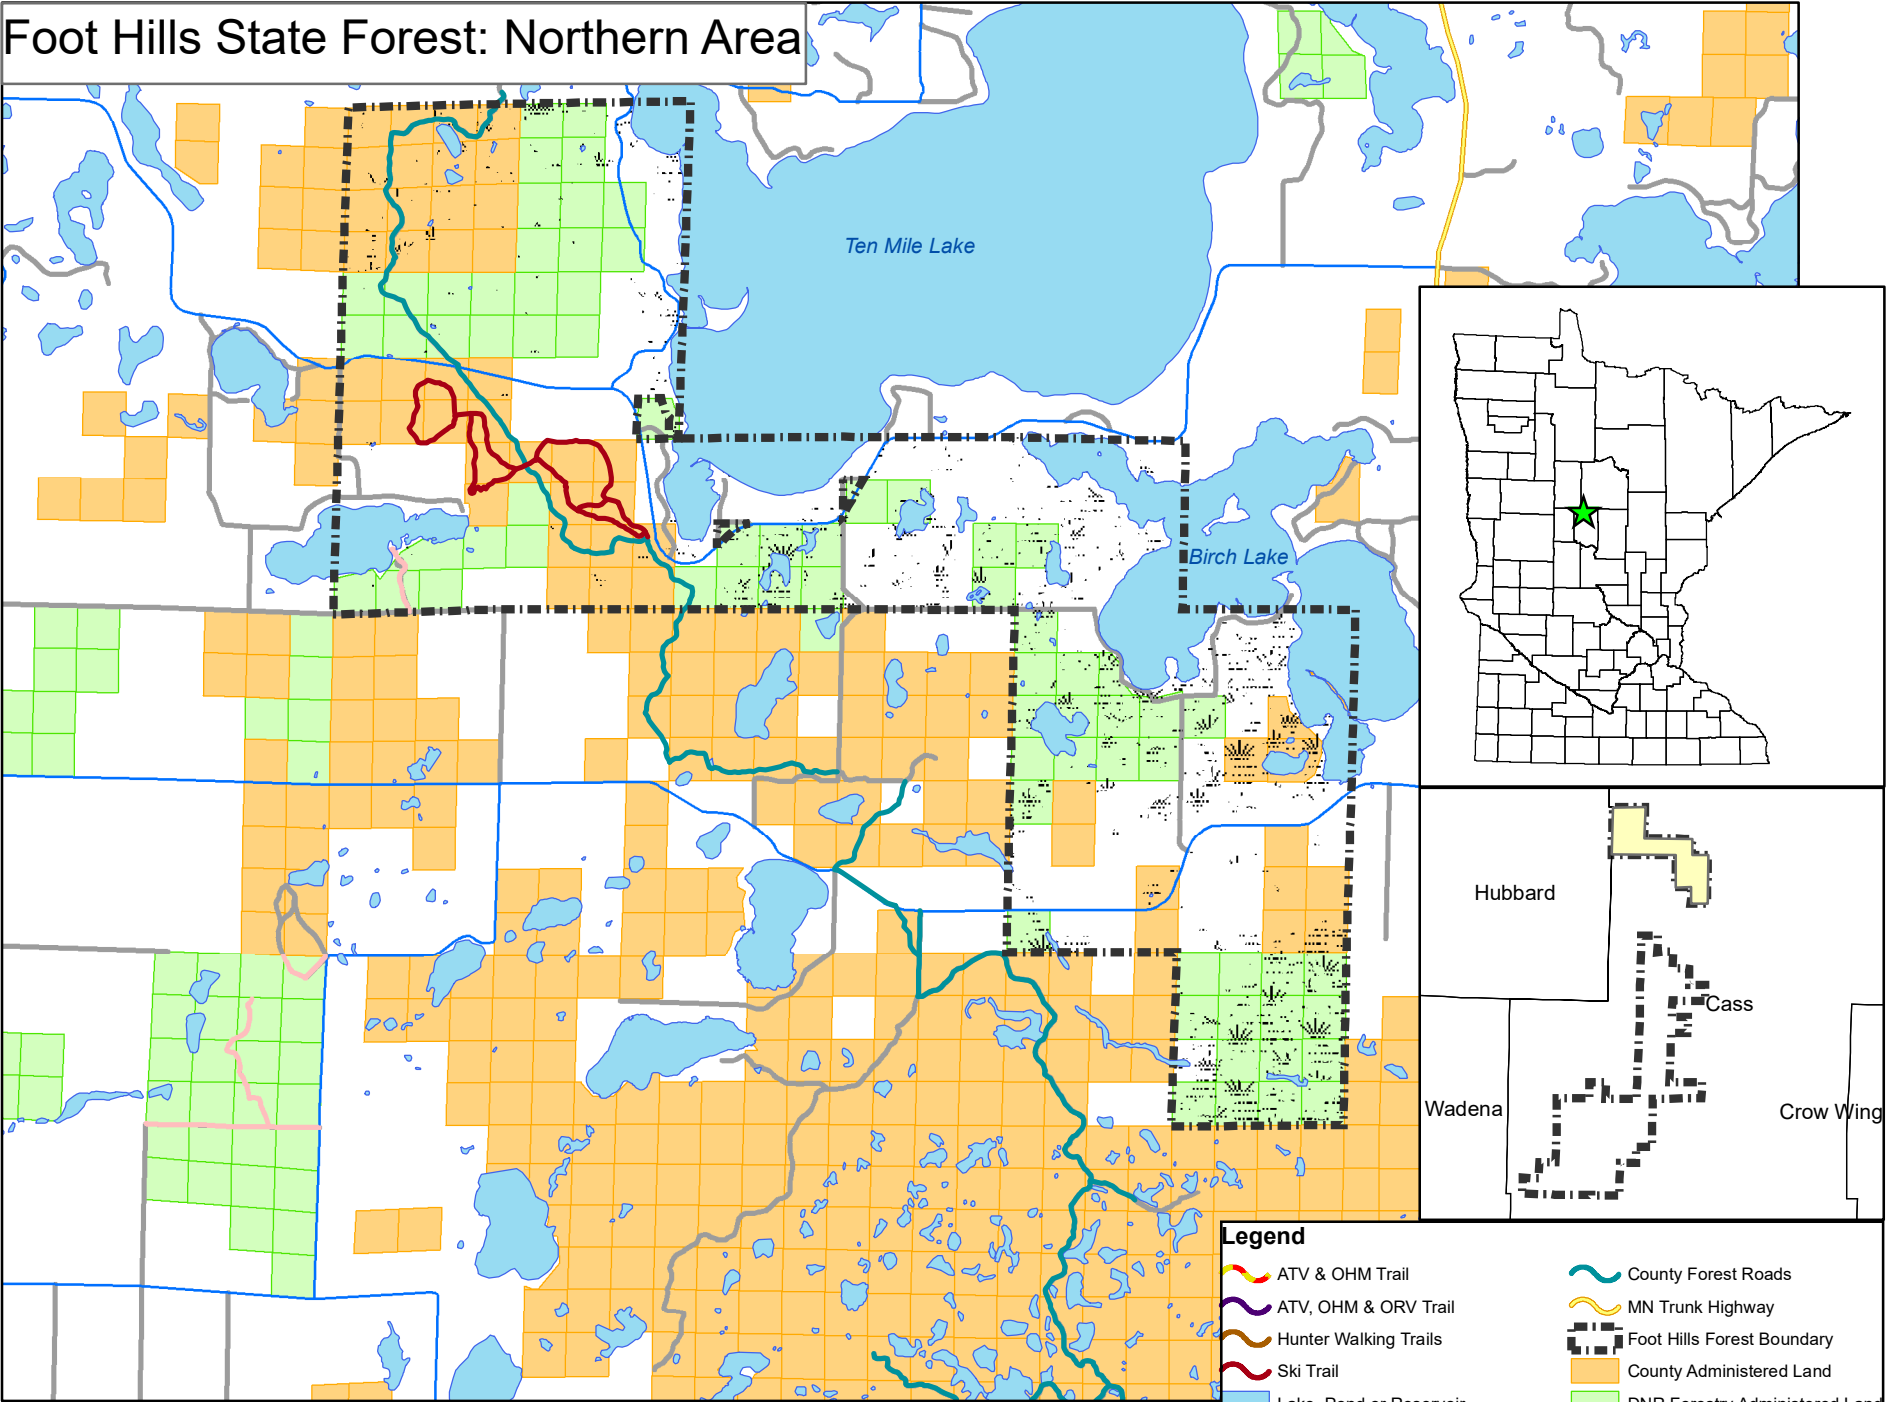

Foot Hills State Forest: Northern Area

- Legend**
- ATV & OHM Trail
 - ATV, OHM & ORV Trail
 - Hunter Walking Trails
 - Ski Trail
 - Lake, Pond or Reservoir
 - Wetlands
 - System Forest Roads
 - Minimum Maintenance Forest Roads
 - County Forest Roads
 - MN Trunk Highway
 - Foot Hills Forest Boundary
 - County Administered Land
 - DNR Forestry Administered Land

0 1 2 3 4 Miles