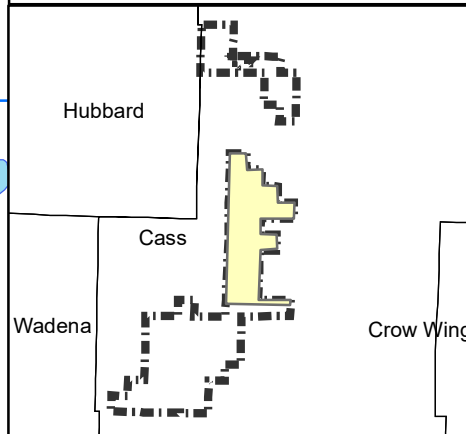

Foot Hills State Forest: Central Area

- Legend**
- ATV & OHM Trail
 - ATV, OHM & ORV Trail
 - Hunter Walking Trails
 - Ski Trail
 - Lake, Pond or Reservoir
 - Wetlands
 - System Forest Roads
 - Minimum Maintenance Forest Roads
 - County Forest Roads
 - MN Trunk Highway
 - Foot Hills Forest Boundary
 - County Administered Land
 - DNR Forestry Administered Land