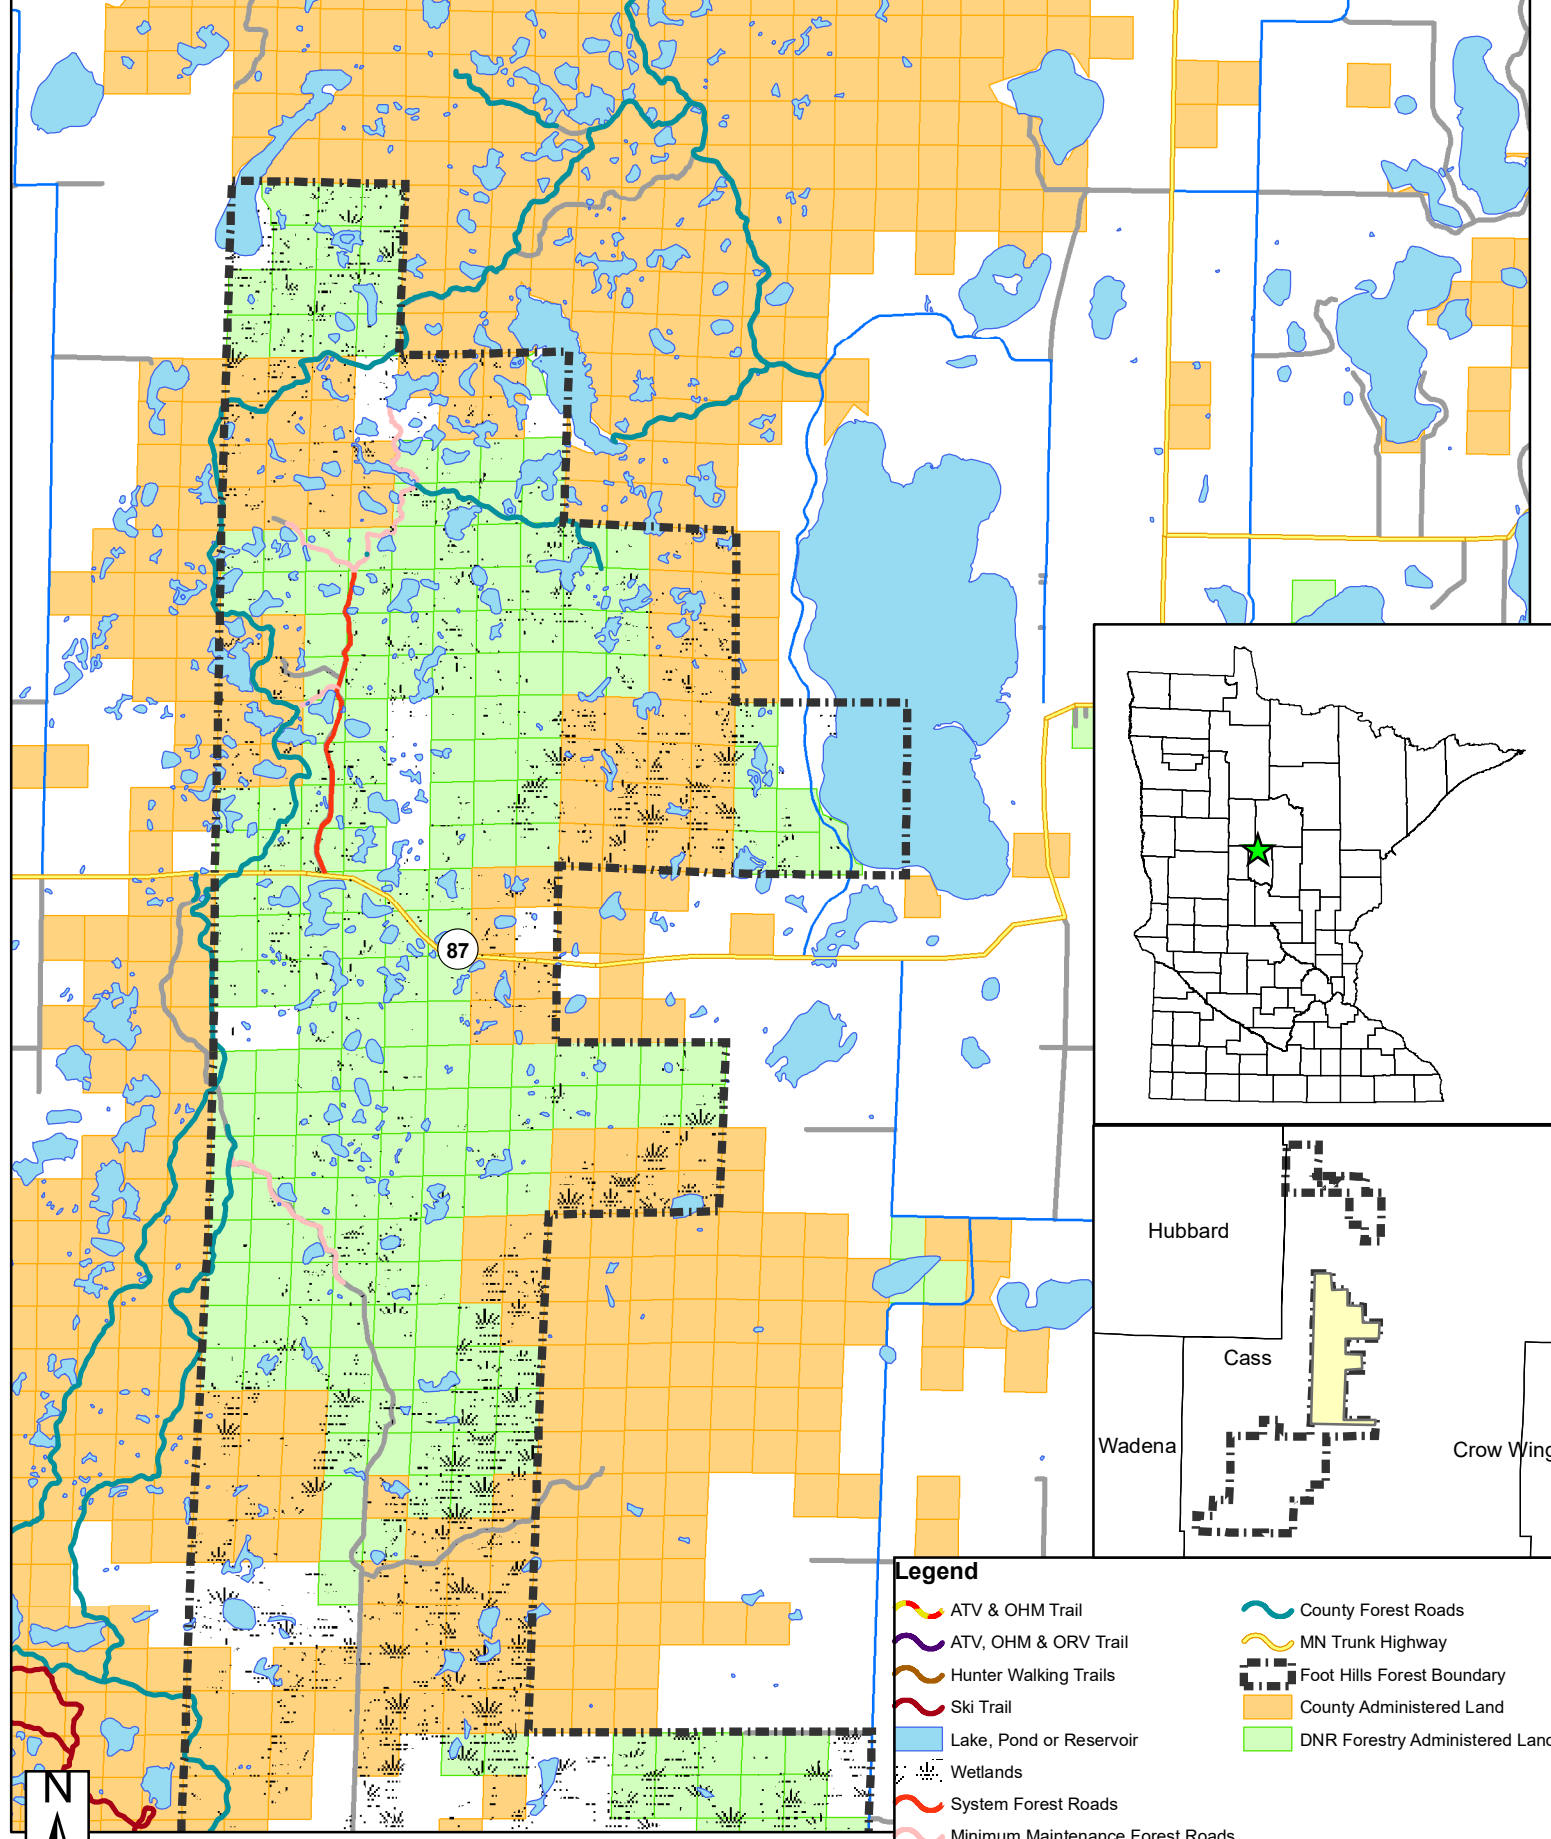

Foot Hills State Forest: Central Area

- Legend**
- ATV & OHM Trail
 - ATV, OHM & ORV Trail
 - Hunter Walking Trails
 - Ski Trail
 - Lake, Pond or Reservoir
 - Wetlands
 - System Forest Roads
 - Minimum Maintenance Forest Roads
 - County Forest Roads
 - MN Trunk Highway
 - Foot Hills Forest Boundary
 - County Administered Land
 - DNR Forestry Administered Land