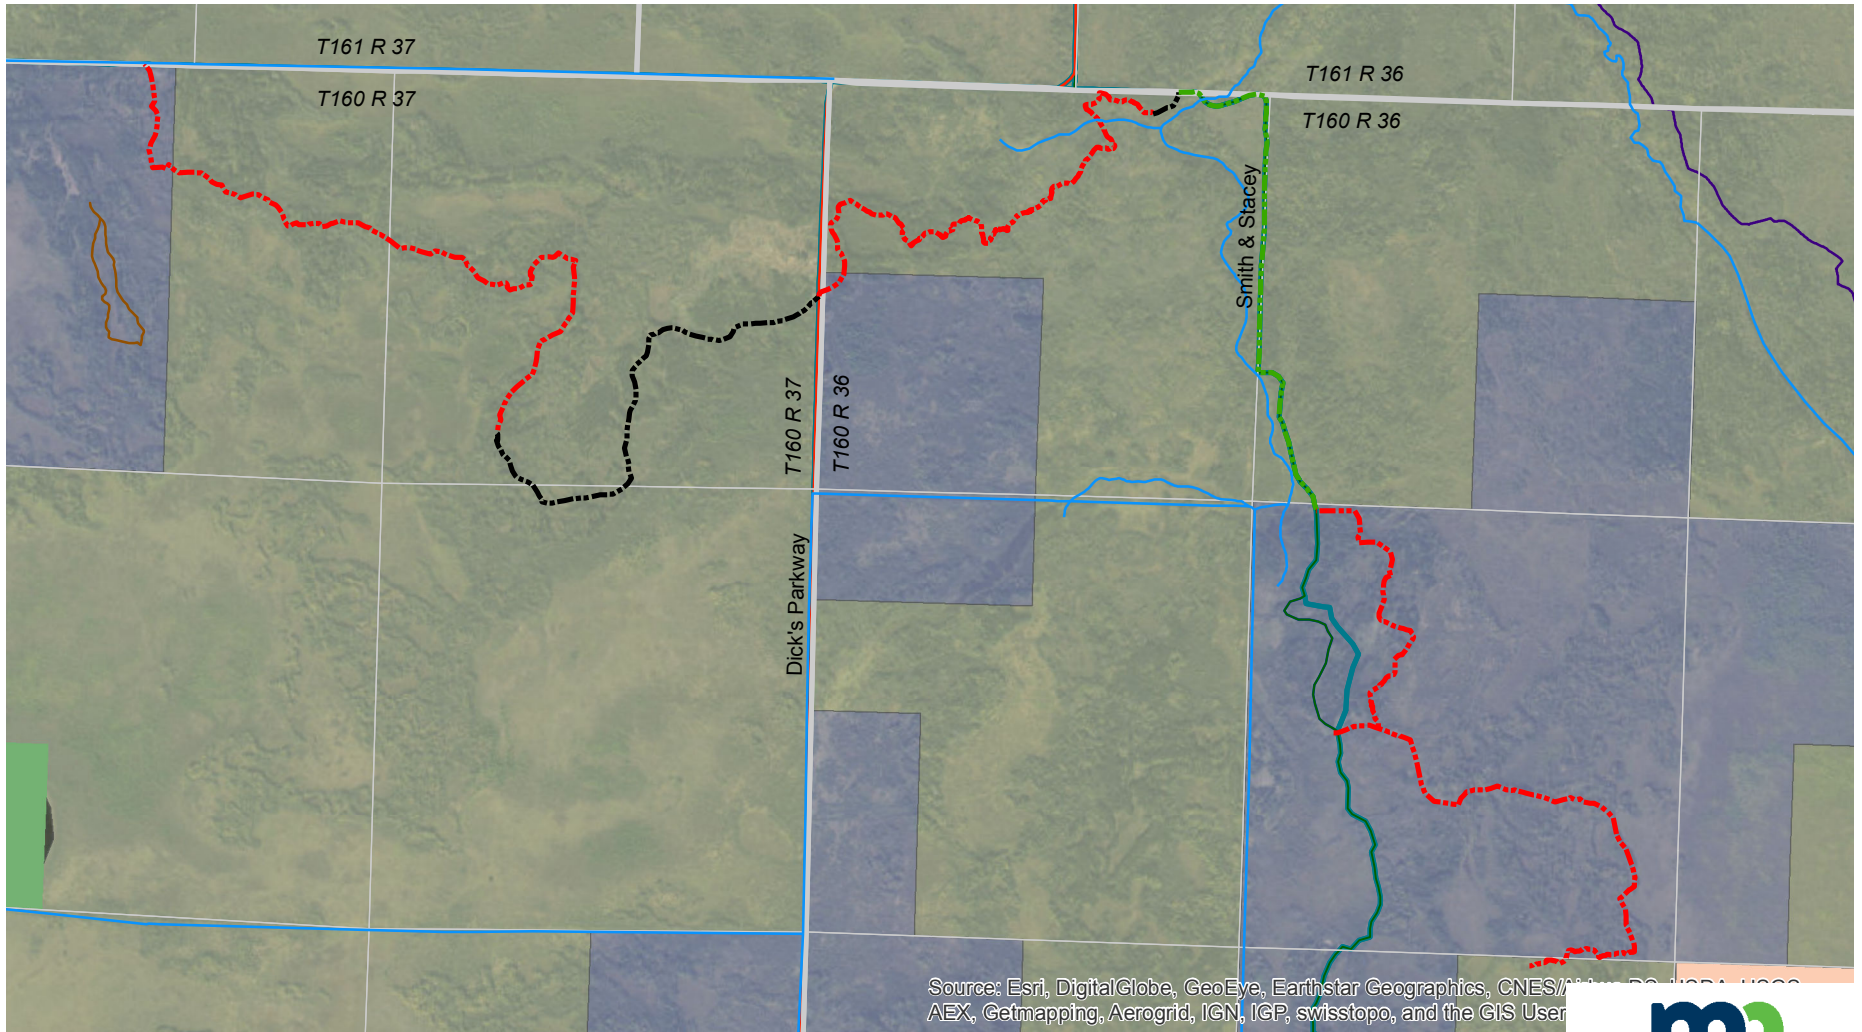

Beltrami Island State Forest Proposed Trail Connections Star of the North HWT

Source: Esri, DigitalGlobe, GeoEye, Earthstar Geographics, CNES/Airbus DS, USDA, USGS, AeroGRID, IGN, IGP, swisstopo, and the GIS User Community

Legend	
	Proposed New Hunter-Walking Trail
	Proposed Open Access Trail/HWT
	Proposed MMR/Duel Designated HWT
	Current Hunter-Walking Trails
	Current OHV Trails
	Current Minimum Maintenance Forest Roads
	Current System Forest Roads
	Snowmobile Trails
	Areas with Limitations
	Campgrounds/Day Use Areas
	Rivers and Streams
	Lakes
	DNR-Owned Land
	Tribal Land
	LUP Lands
	Scientific and Natural Areas
	Wildlife Management Areas
	Hayes Lake State Park
	State Forest Boundary
	Public Land Survey Township
	Public Land Survey Section