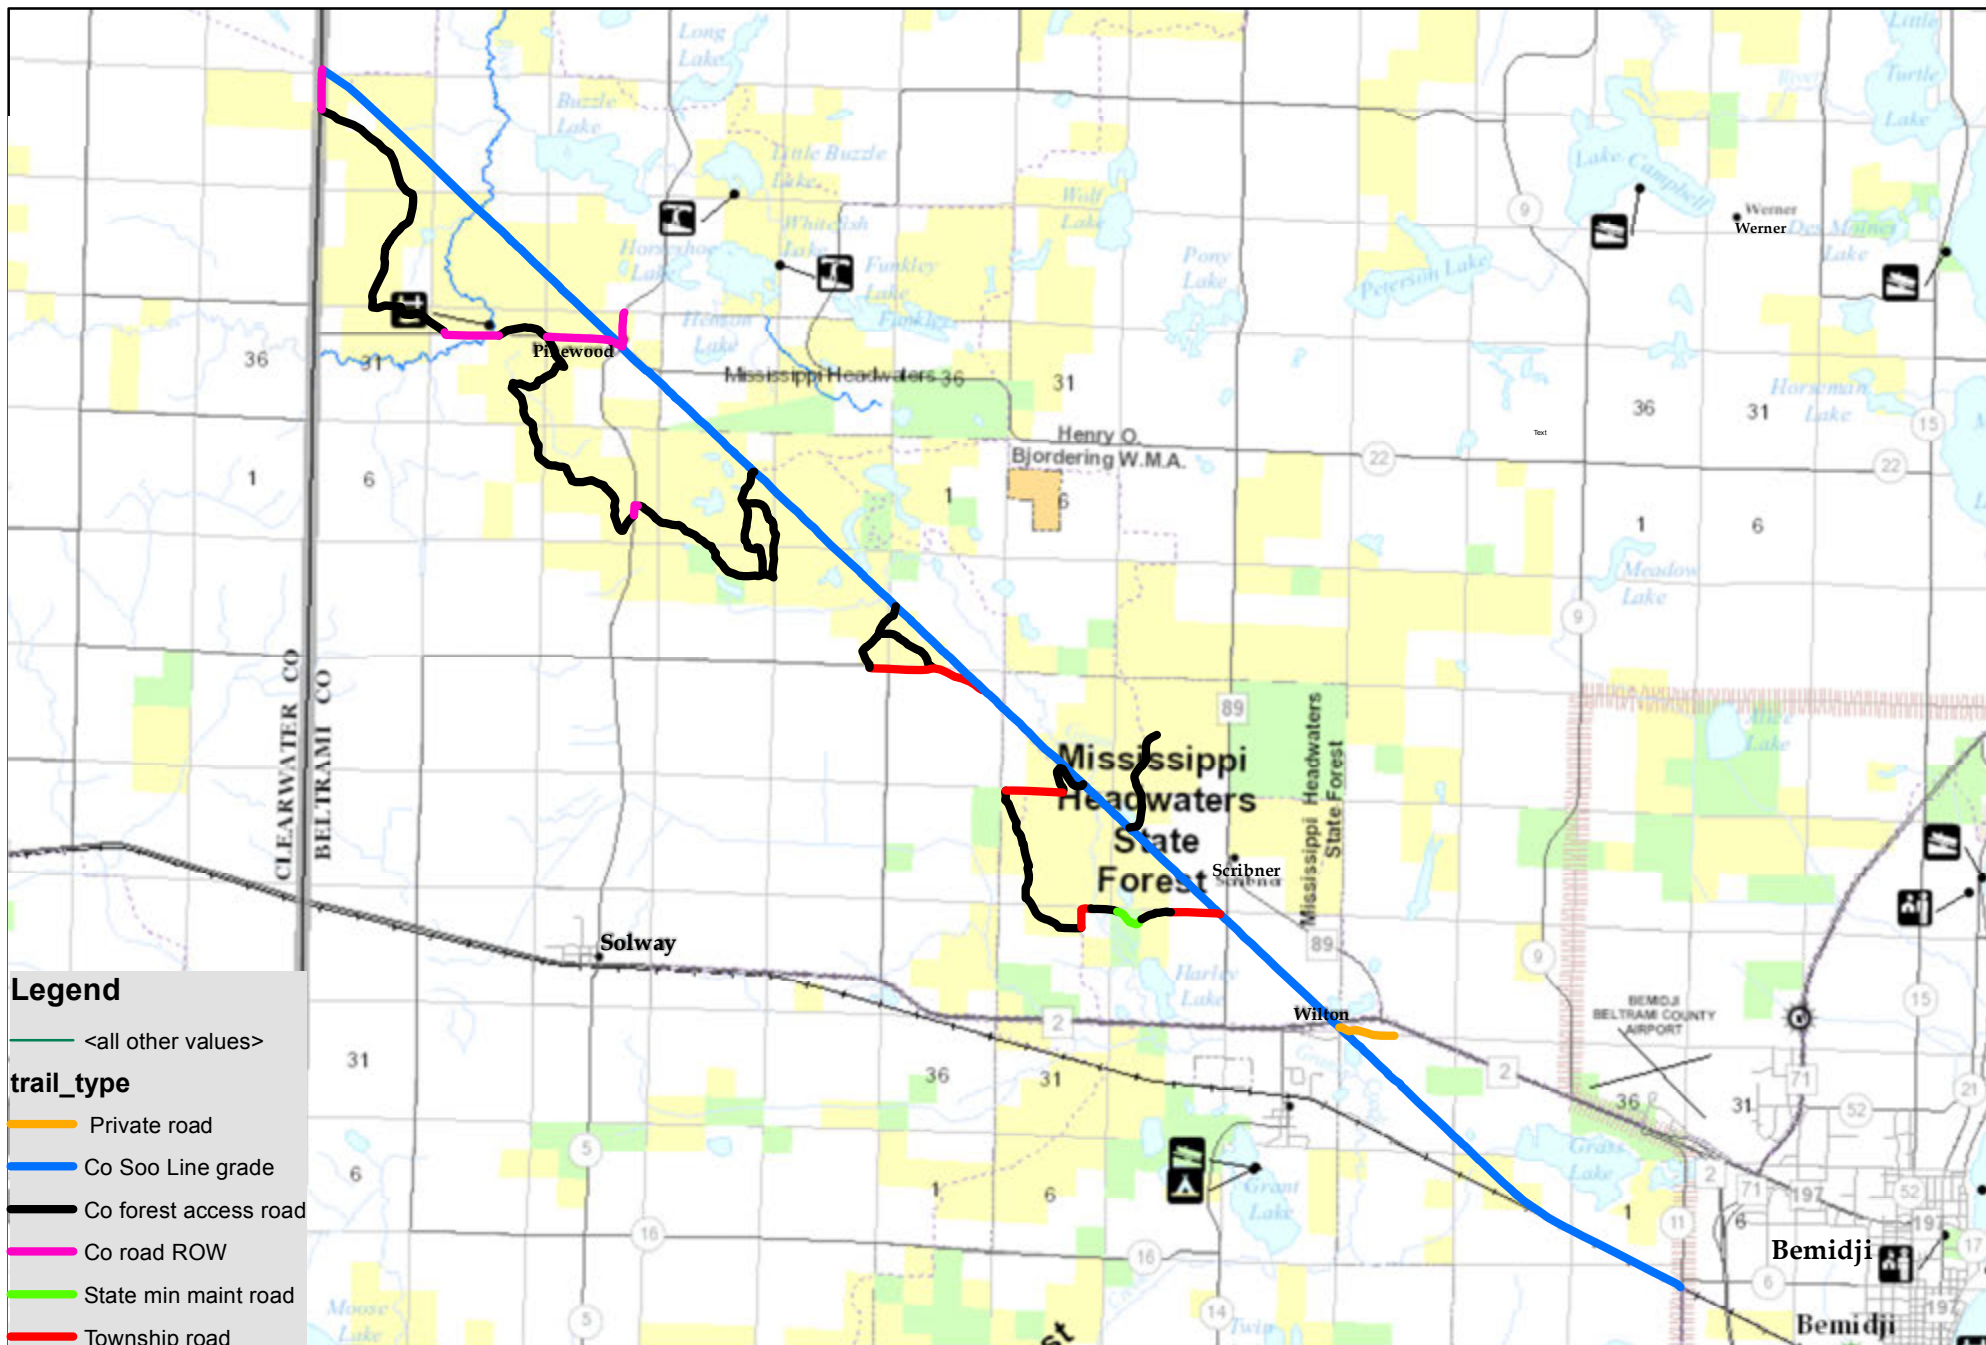

# Northwoods - Soo Line ATV GIA Draft Route - October 2012

0 1.75 3.5 7 Miles