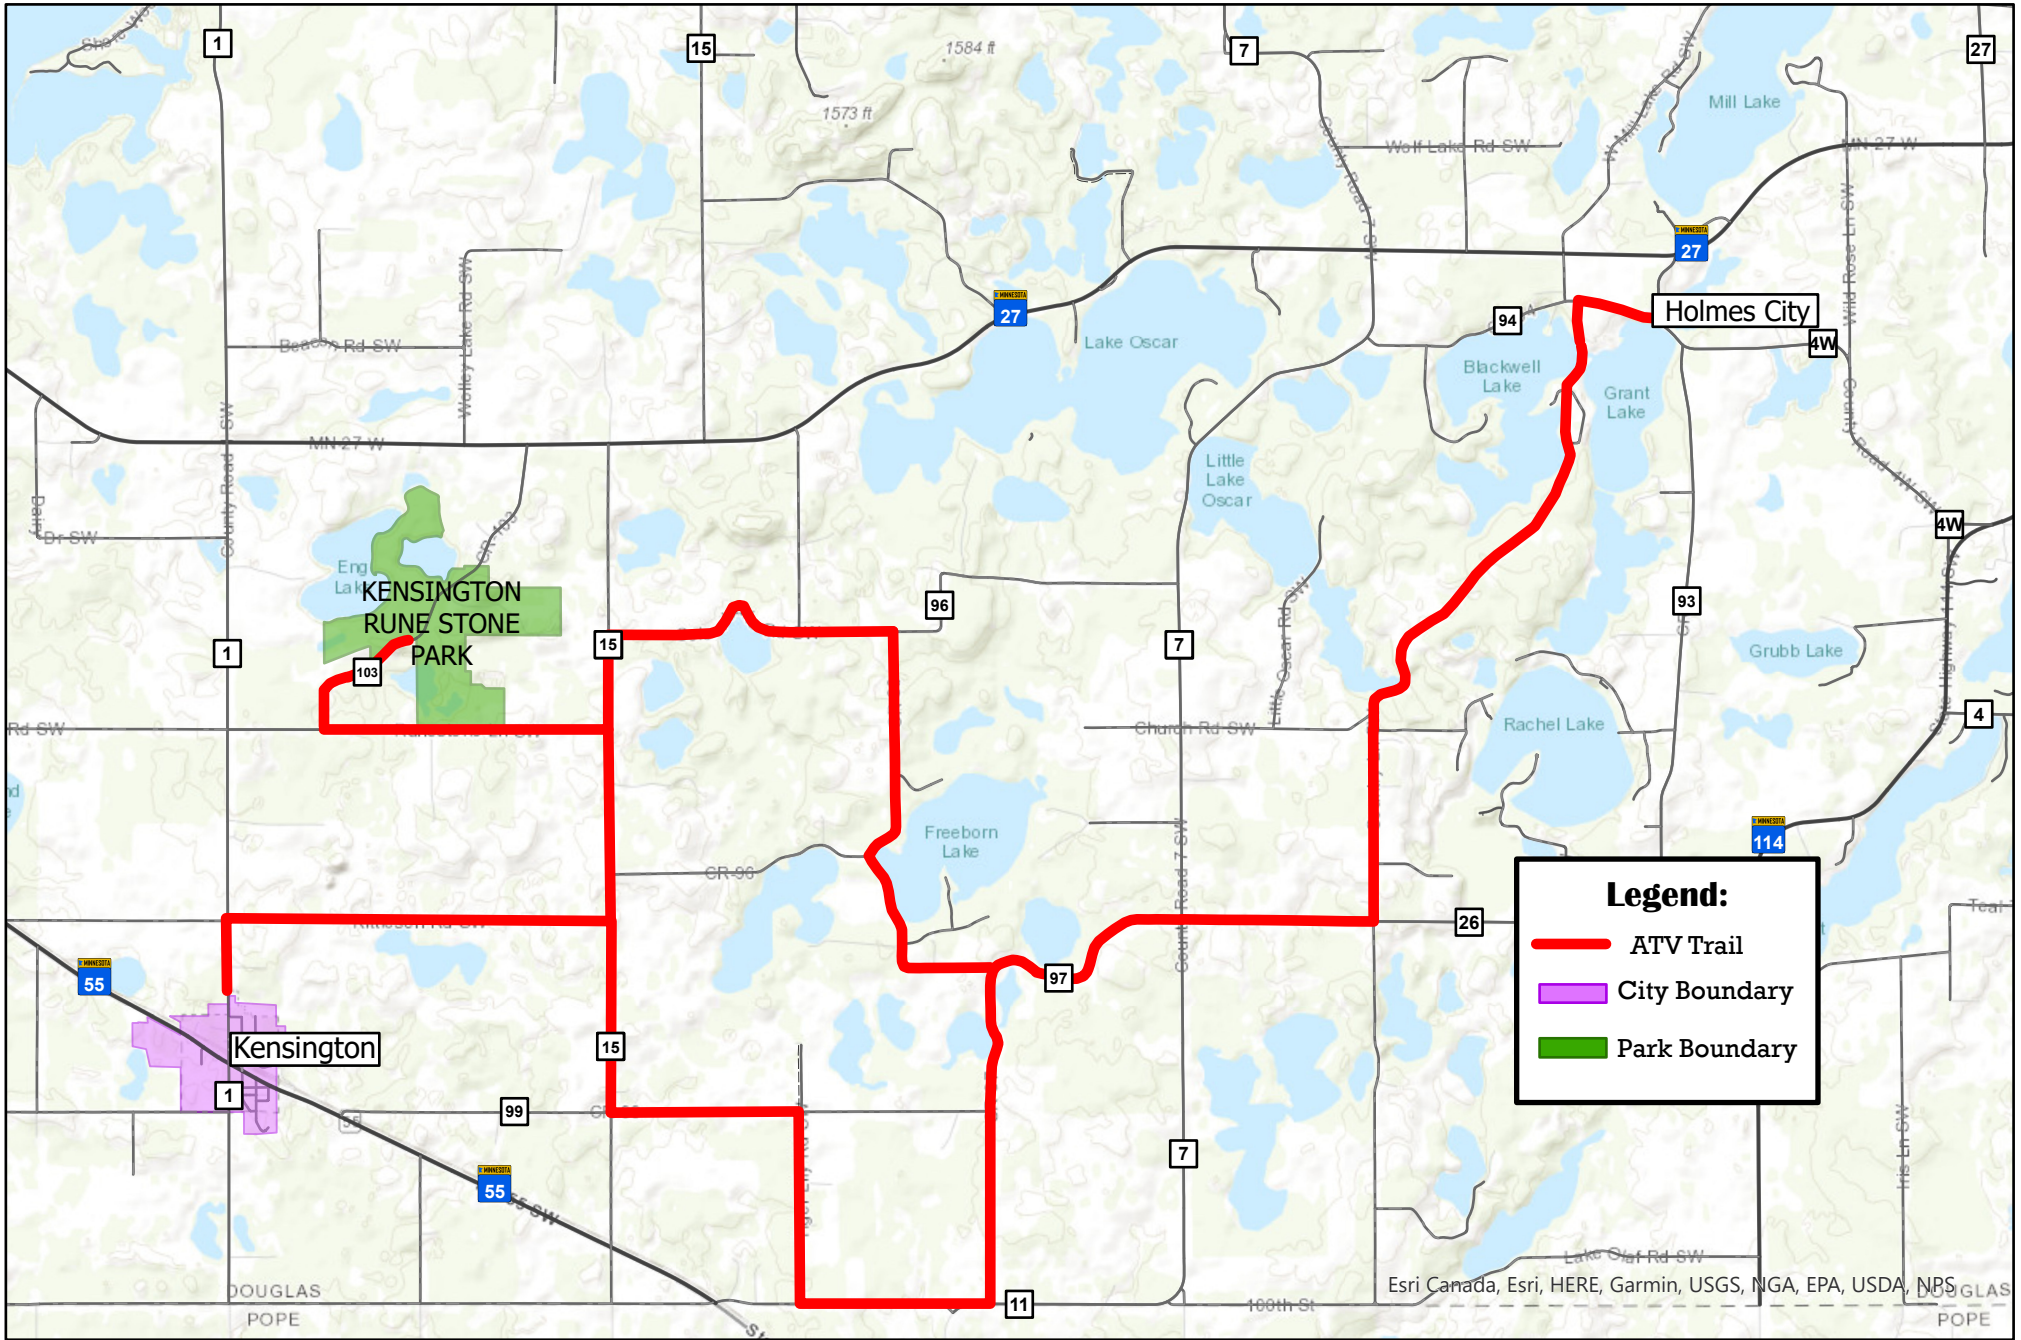

Kensington Loop

Legend:

- ATV Trail
- City Boundary
- Park Boundary

Esri Canada, Esri, HERE, Garmin, USGS, NGA, EPA, USDA, NRS