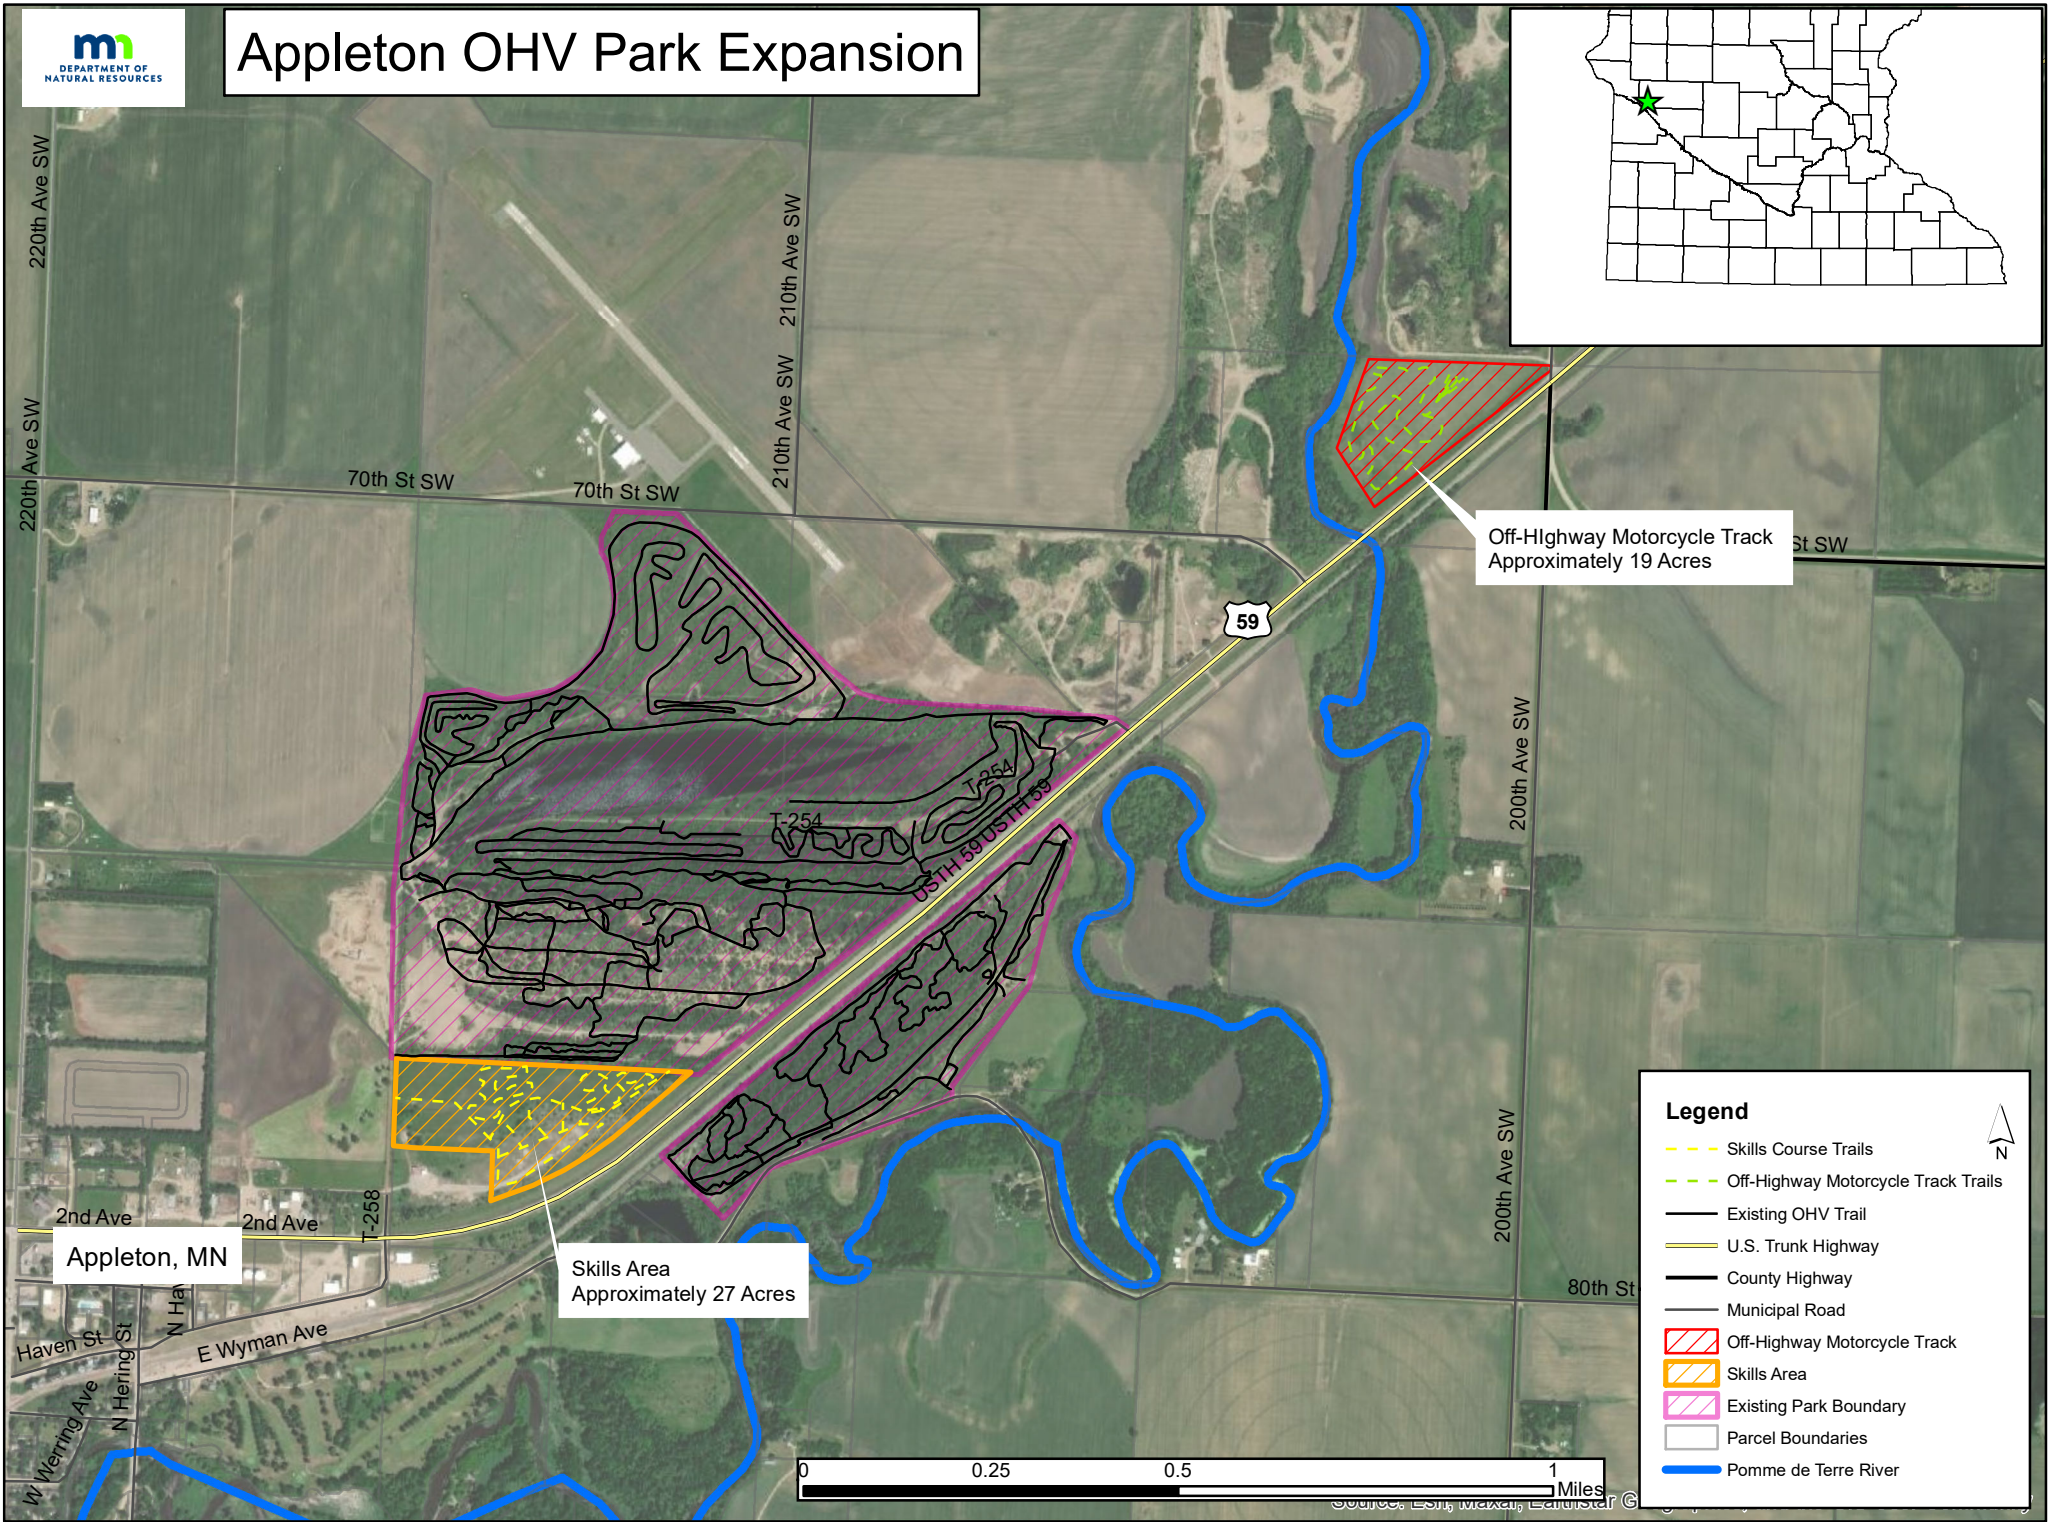

Appleton OHV Park Expansion

Off-Highway Motorcycle Track
Approximately 19 Acres

Skills Area
Approximately 27 Acres

Appleton, MN

Legend

- Skills Course Trails
- Off-Highway Motorcycle Track Trails
- Existing OHV Trail
- U.S. Trunk Highway
- County Highway
- Municipal Road
- Off-Highway Motorcycle Track
- Skills Area
- Existing Park Boundary
- Parcel Boundaries
- Pomme de Terre River