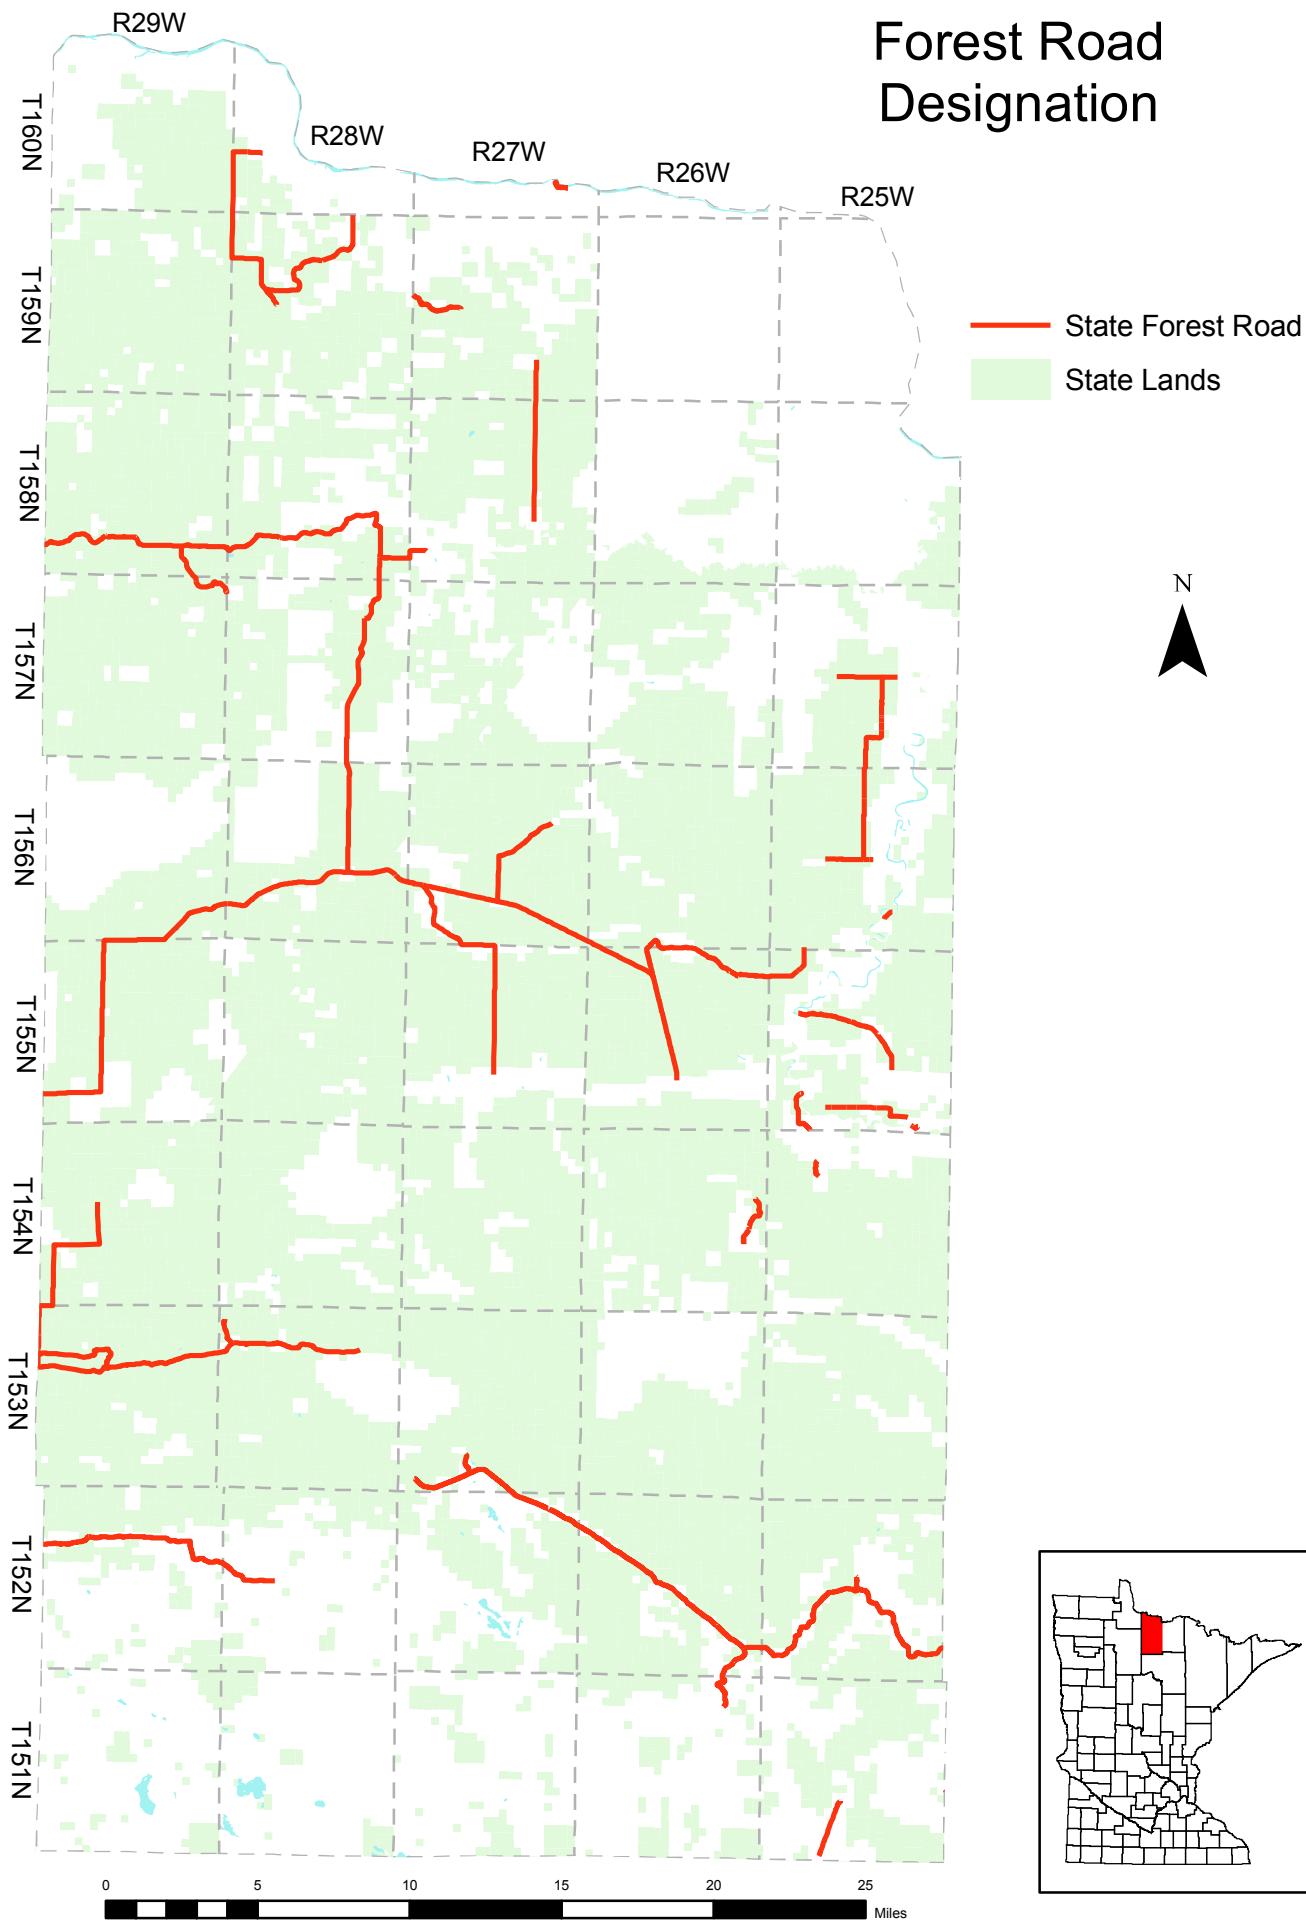

Minnesota Department of Natural Resources

Designation and Undesignation of Forest Roads in Koochiching, and Itasca Counties

NOTICE IS HEREBY GIVEN that the Commissioner of Natural Resources orders the designation of the forest roads identified in *Exhibits A-1, A-2, and A-3*.

NOW THEREFORE, IT IS ORDERED that the forest roads identified in *Exhibits A-1, A-2, and A-3*, attached hereto and incorporated herein, are hereby designated pursuant to authority vested in me by Minnesota law.

IT IS FURTHER ORDERED that the forest roads identified in *Exhibits B-1, B-2, and B-3*, attached hereto and incorporated herein, are undesignated and removed from the forest road system pursuant to authority vested in me by Minnesota law.

Exhibit A-1 Koochiching West

State Forest Road Designation

Exhibit A-2 Koochiching East

State Forest Road Designation

- State Forest Road
- State Lands

Exhibit A-3 Itasca East

State Forest Road Designation

- State Forest Road
- State Lands