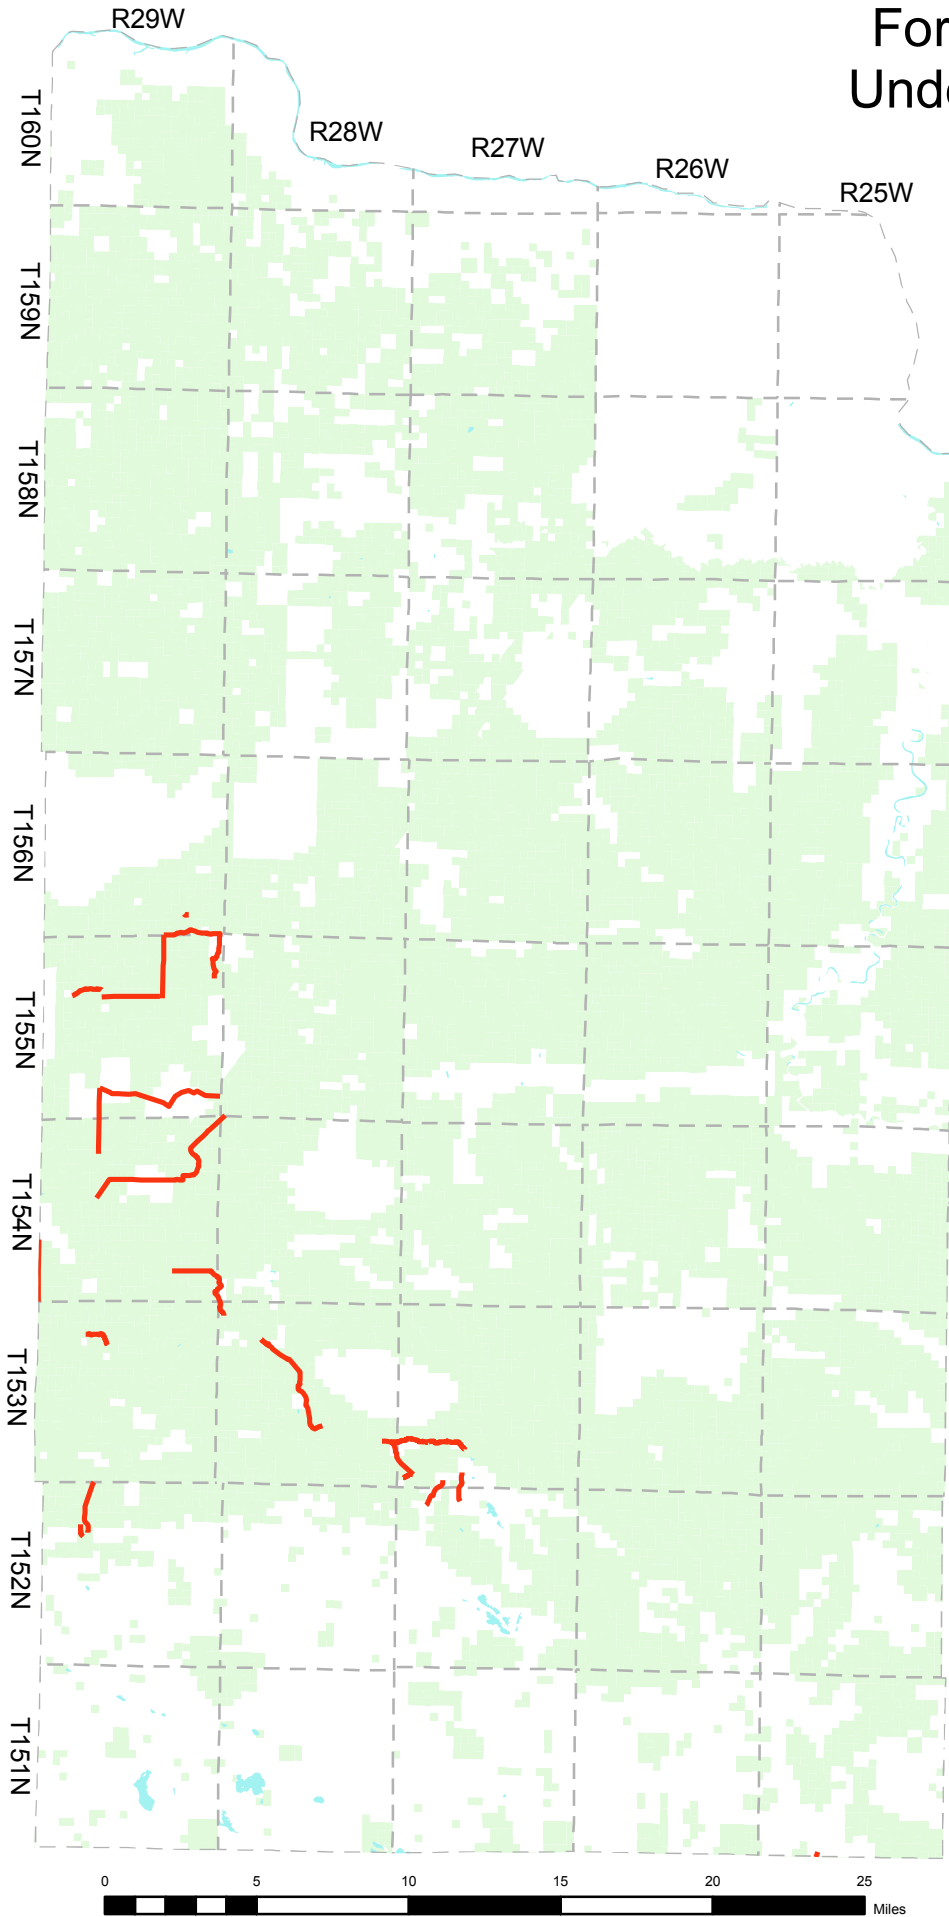

Exhibit B-1 Koochiching West

State Forest Road Undesignation

- Forest Road Undesignation
- State Lands