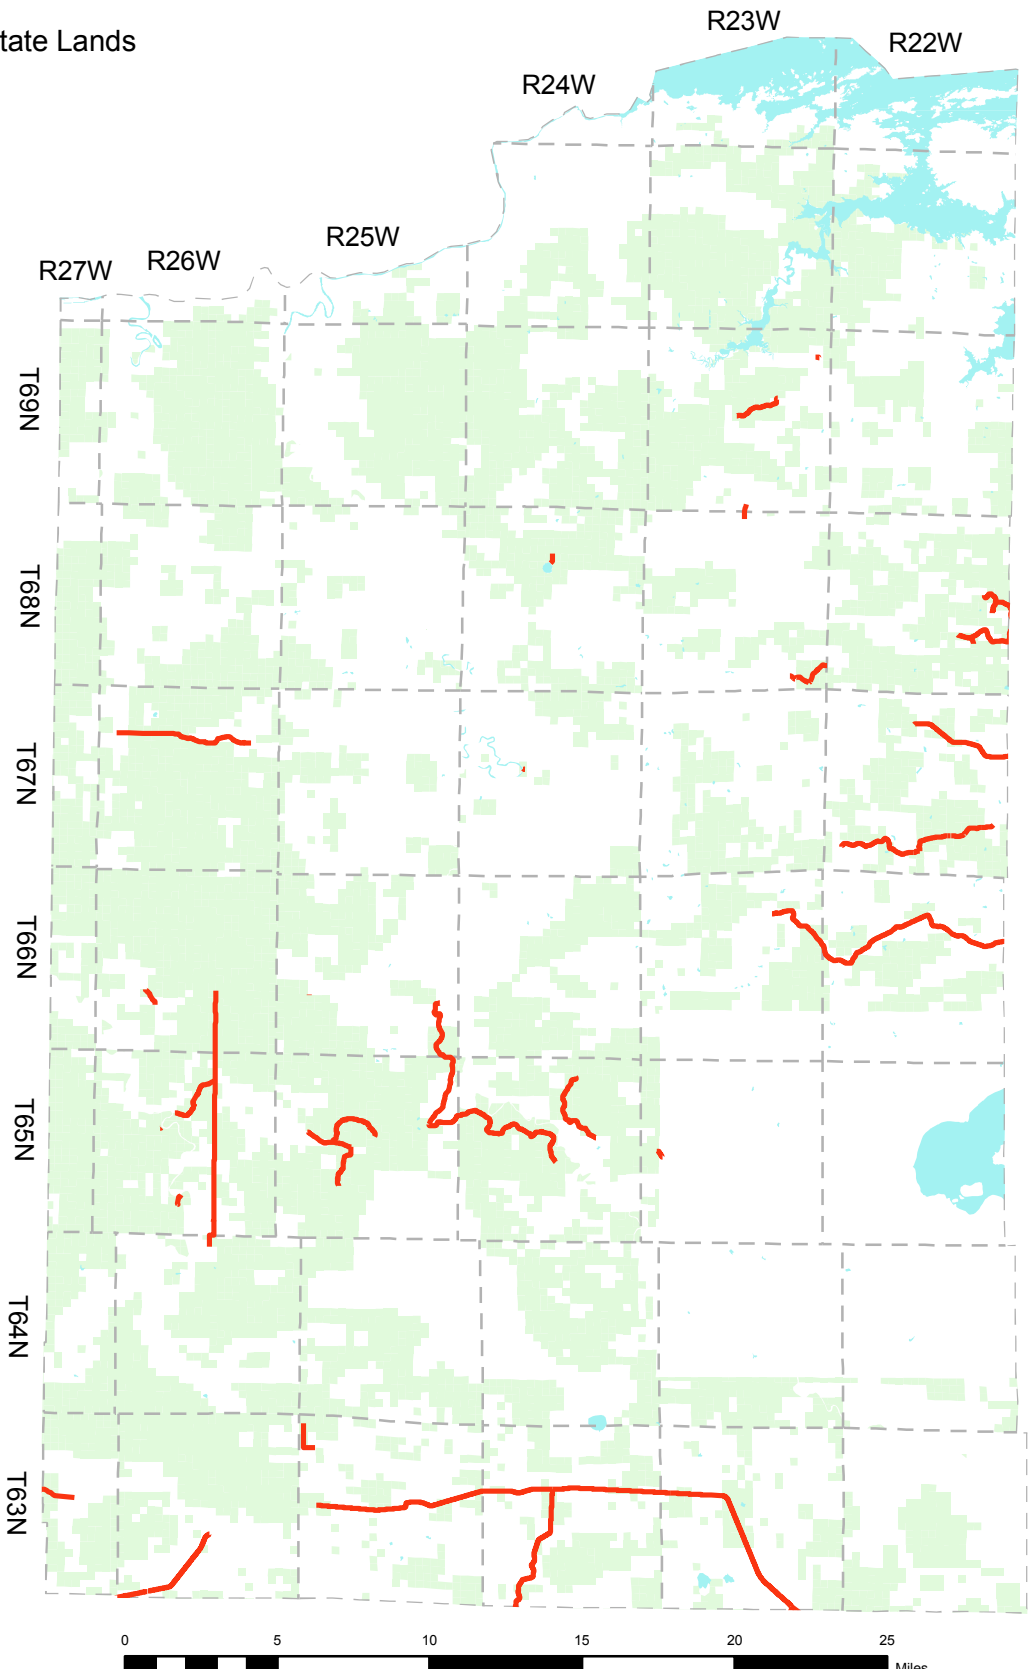

Minnesota Department of Natural Resources

Designation and Undesignation of Forest Roads in Koochiching, and Itasca Counties

NOTICE IS HEREBY GIVEN that the Commissioner of Natural Resources orders the designation of the forest roads identified in *Exhibits A-1, A-2, and A-3*.

The commissioner further orders the undesignation of the forest roads identified in *Exhibits B-1, B-2, and B-3*.

WHEREAS:

1. *Minnesota Statutes 2006*, section 89.71, subdivision 1 grants the commissioner authority to designate and undesignate forest roads by written order published in the *State Register*.
2. The agency published its proposed forest road and trail designations for state forest lands in the in the Koochiching and Eastern Itasca planning area in a draft plan in August 2008. The agency held public meetings and solicited and received written comments and submissions regarding the public's use of forest lands, roads, and trails in the area.
3. All notice and procedural requirements in *Minnesota Statutes* and other applicable laws and rules have been met.
4. The forest road designations and undesignations are both needed and reasonable.

IT IS FURTHER ORDERED that the forest roads identified in *Exhibits B-1, B-2, and B-3*, attached hereto and incorporated herein, are undesignated and removed from the forest road system pursuant to authority vested in me by Minnesota law.

Exhibit A-1 Koochiching West

State Forest Road Designation

Exhibit A-2 Koochiching East

State Forest Road Designation

- State Forest Road
- State Lands

Exhibit A-3 Itasca East

State Forest Road Designation

- State Forest Road
- State Lands