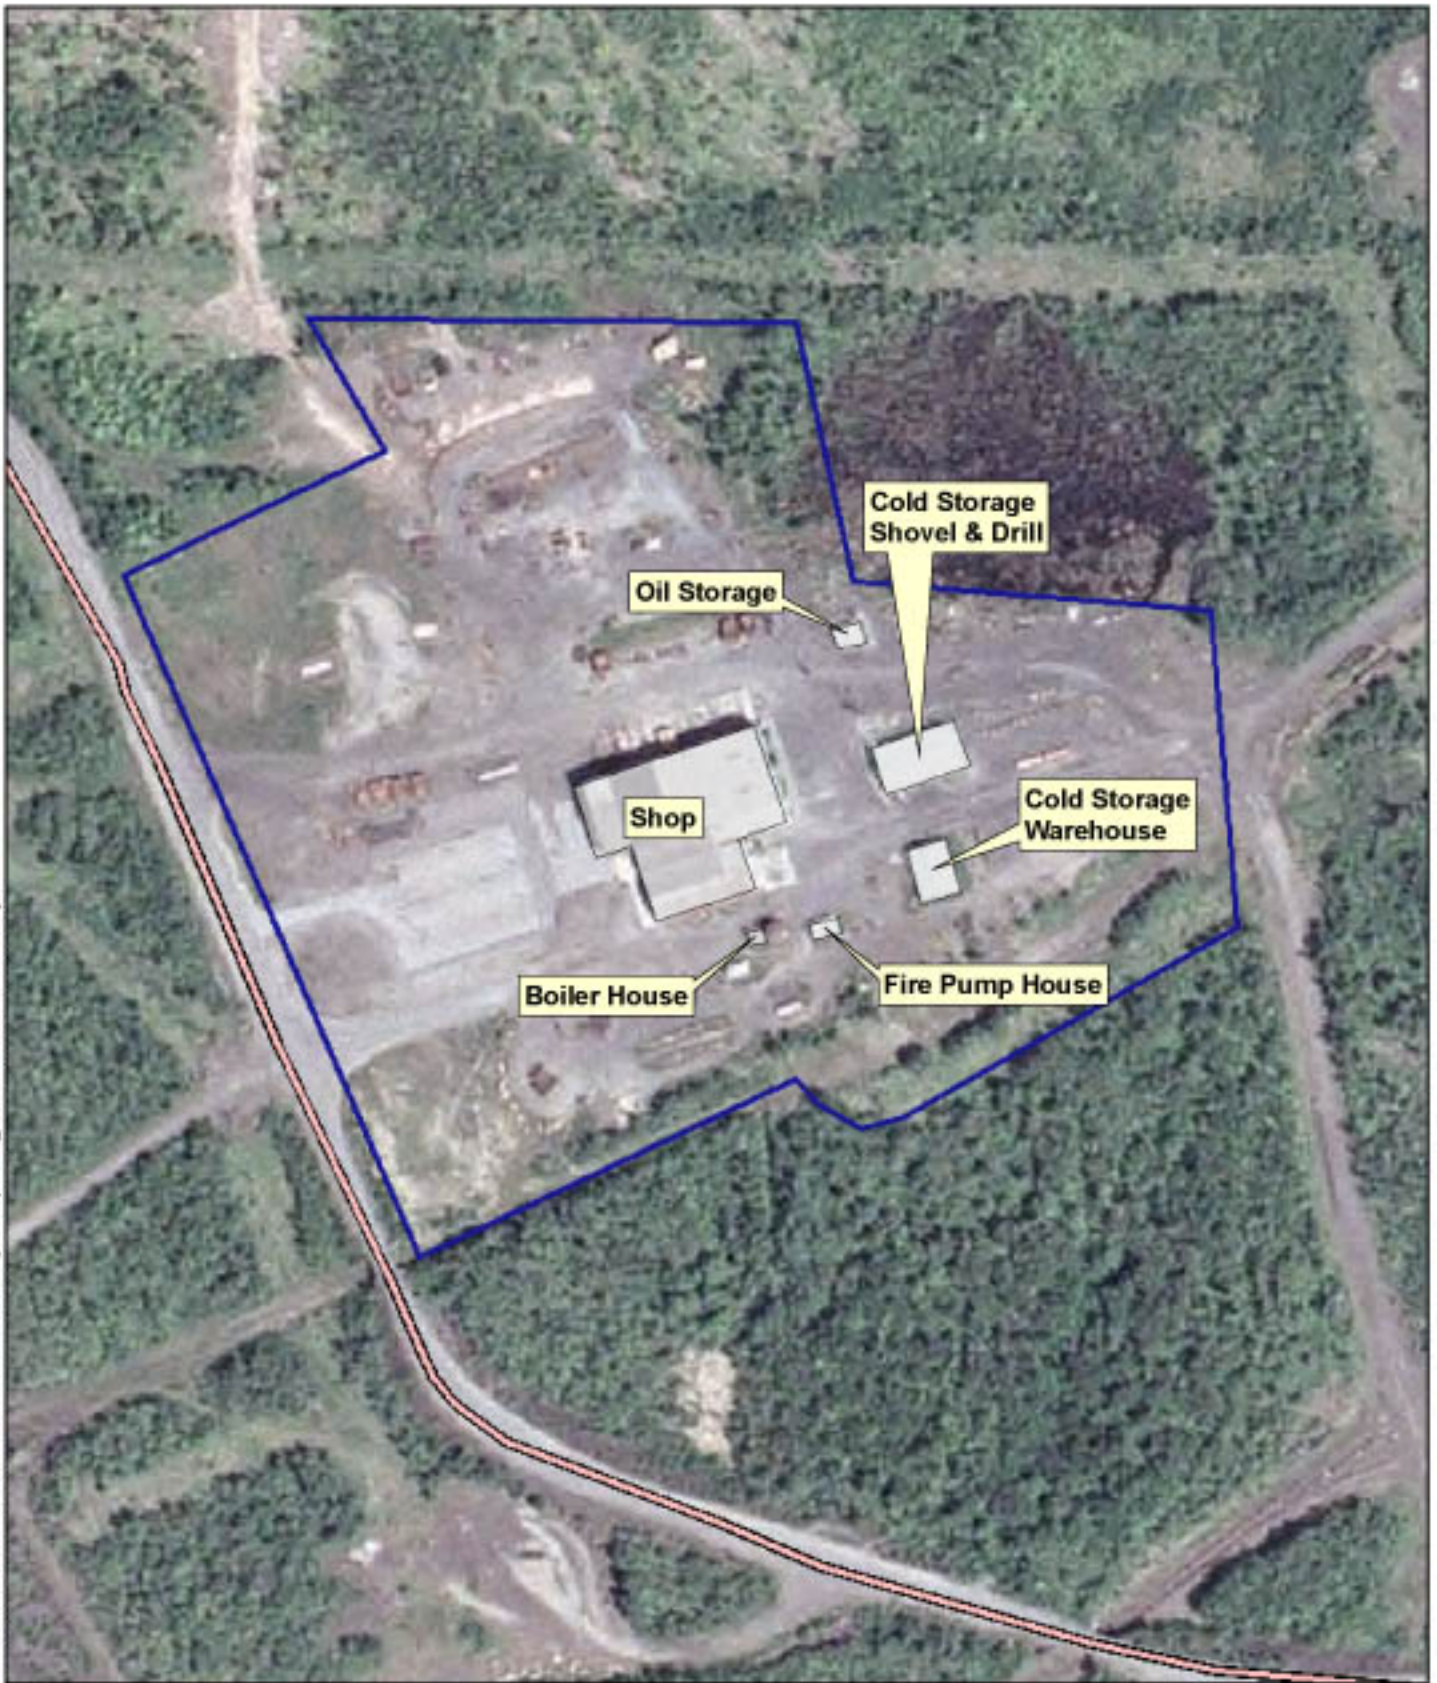

Bar Footer: Date: 11/6/2004 3:04:11 PM File: I:\Client\Polymers\Map\EAN\_DR-1\AREA1S-1.MXD User: gja

2003 FSA Aerial Photo

## Legend

-  Area 1 Shops Area Boundary
-  Access Roads

0 150 300 600 Feet

A horizontal scale bar with markings at 0, 150, 300, and 600 feet.

Figure 5-6  
AREA 1 SHOPS