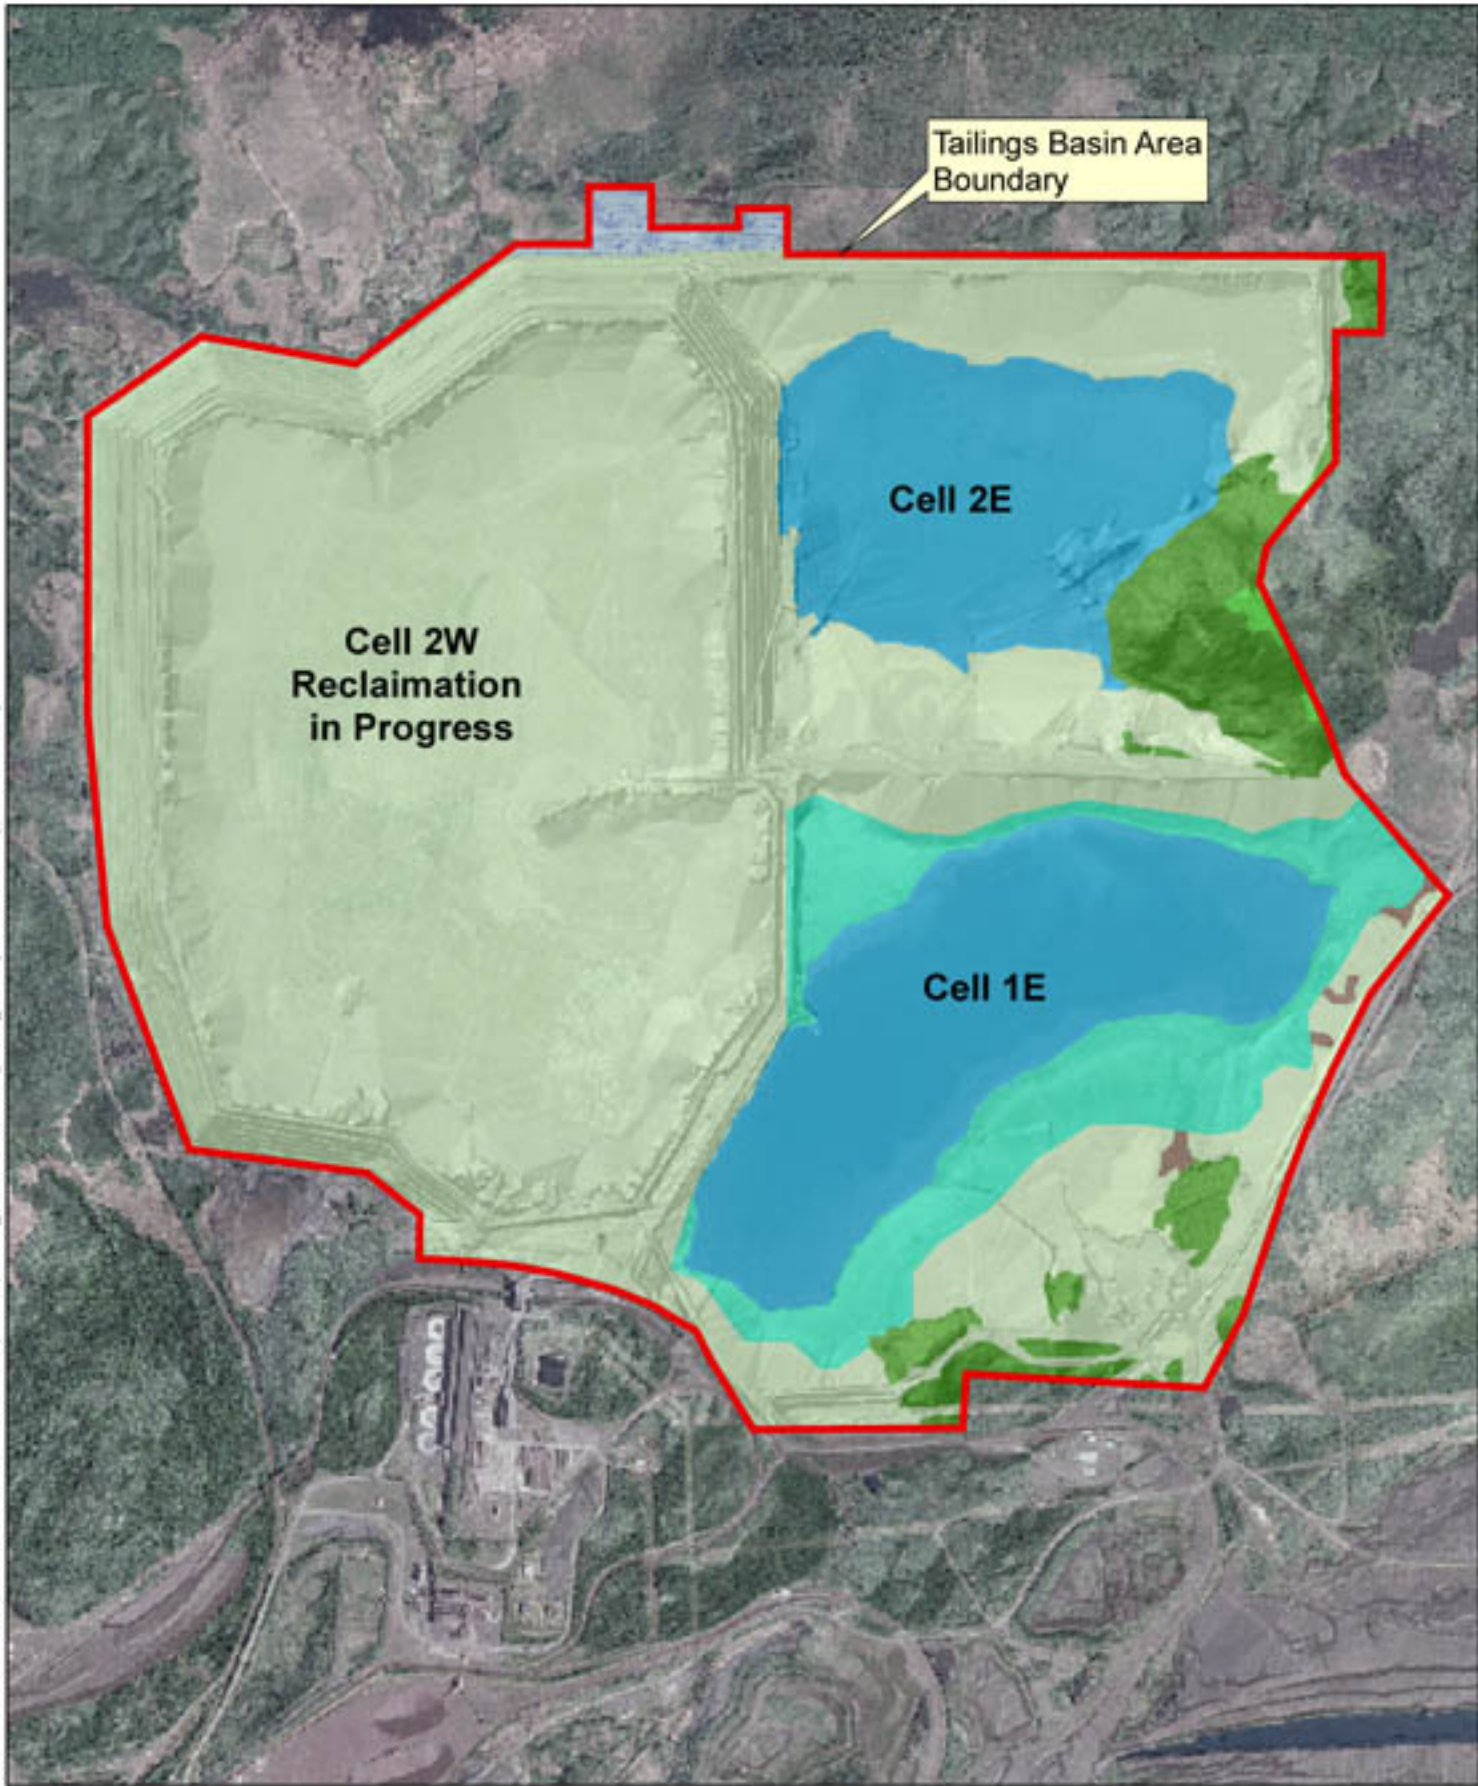

Barr Footer: Date: 12/10/2004 10:05:07 AM File: I:\Client\Polymet\Maps\EAW_Draft\Question 11\Figure 11_2 Tailings Basin Habitat Types.mxd User: ljk

Habitat	
	Brush
	Disturbed
	Grassland
	Tailings Basin Lowland
	Tailings Basin Open Water
	Tailings Basin Upland
	Wetland
	Wooded/Forest

0 1,000 2,000 4,000 Feet

Figure 11-2
Existing Habitat
Tailings Basin