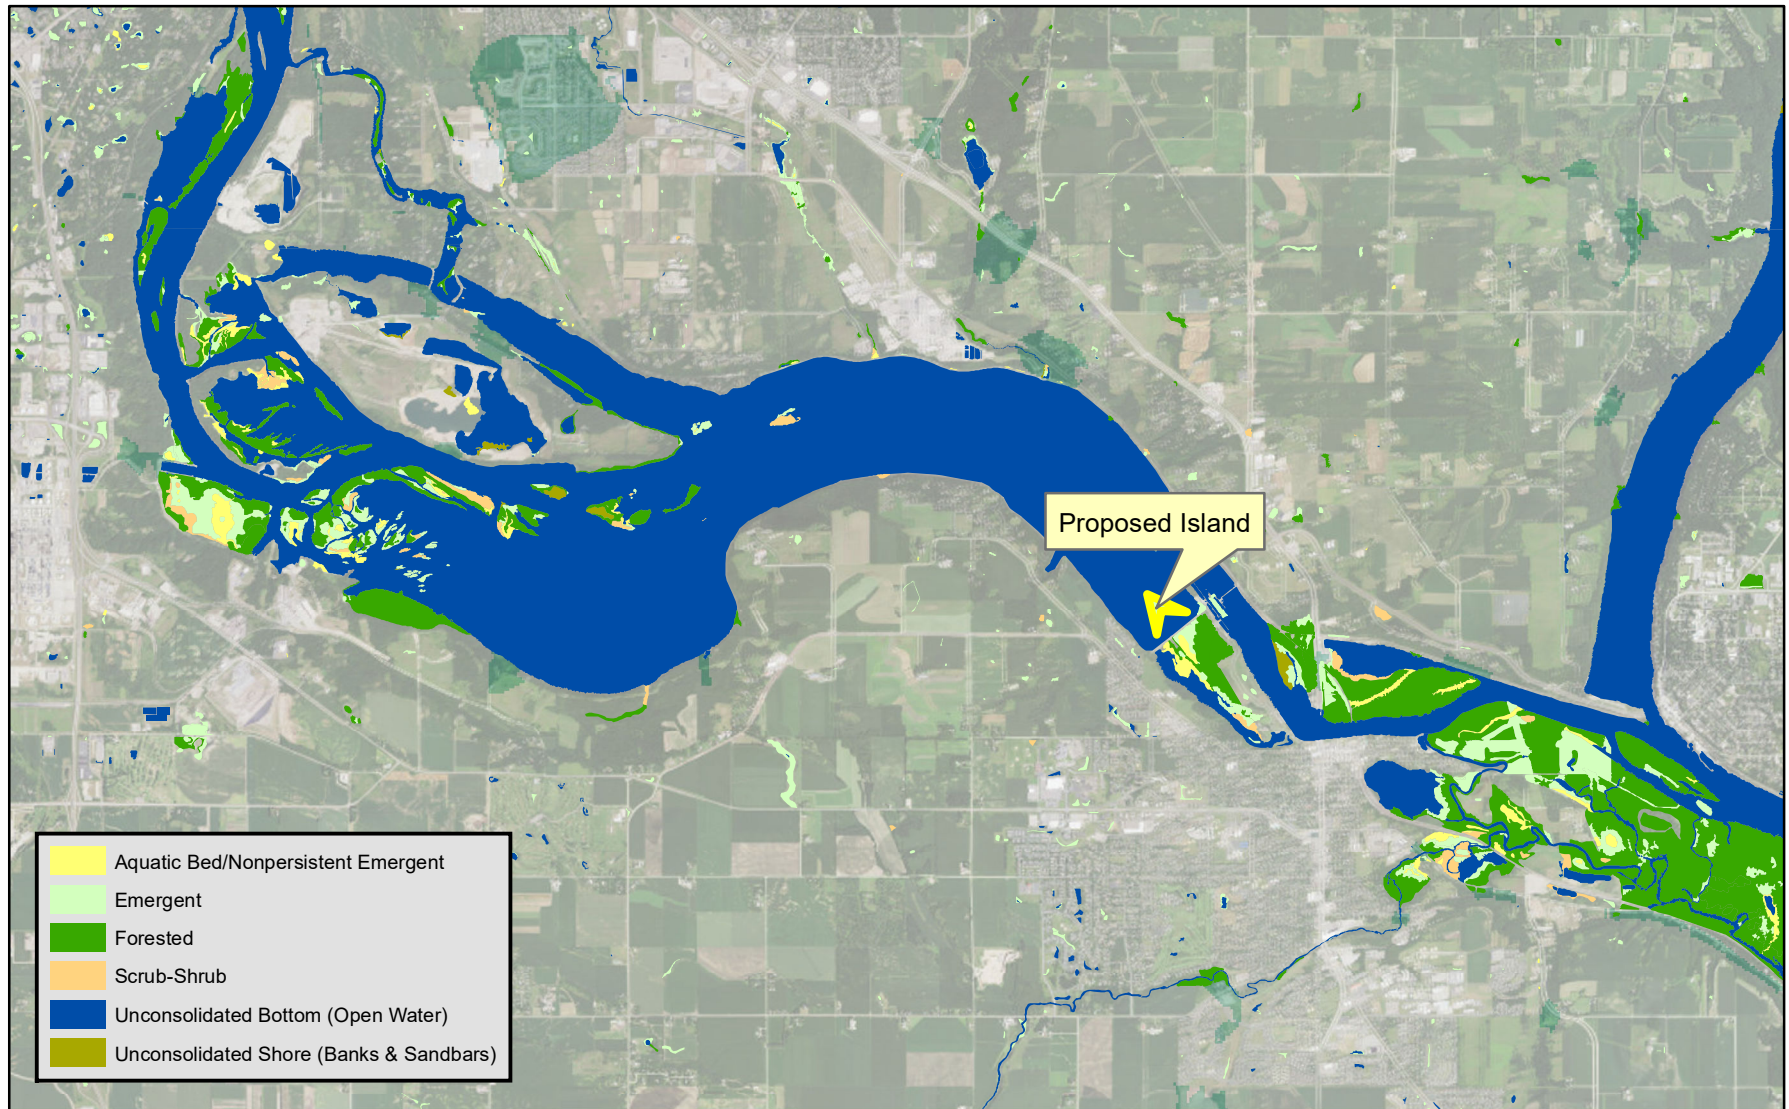

Lock and Dam 2 Pool Protective Island- NWI Wetlands (Cowardin Class)

0 0.5 1 2 3 4 Miles