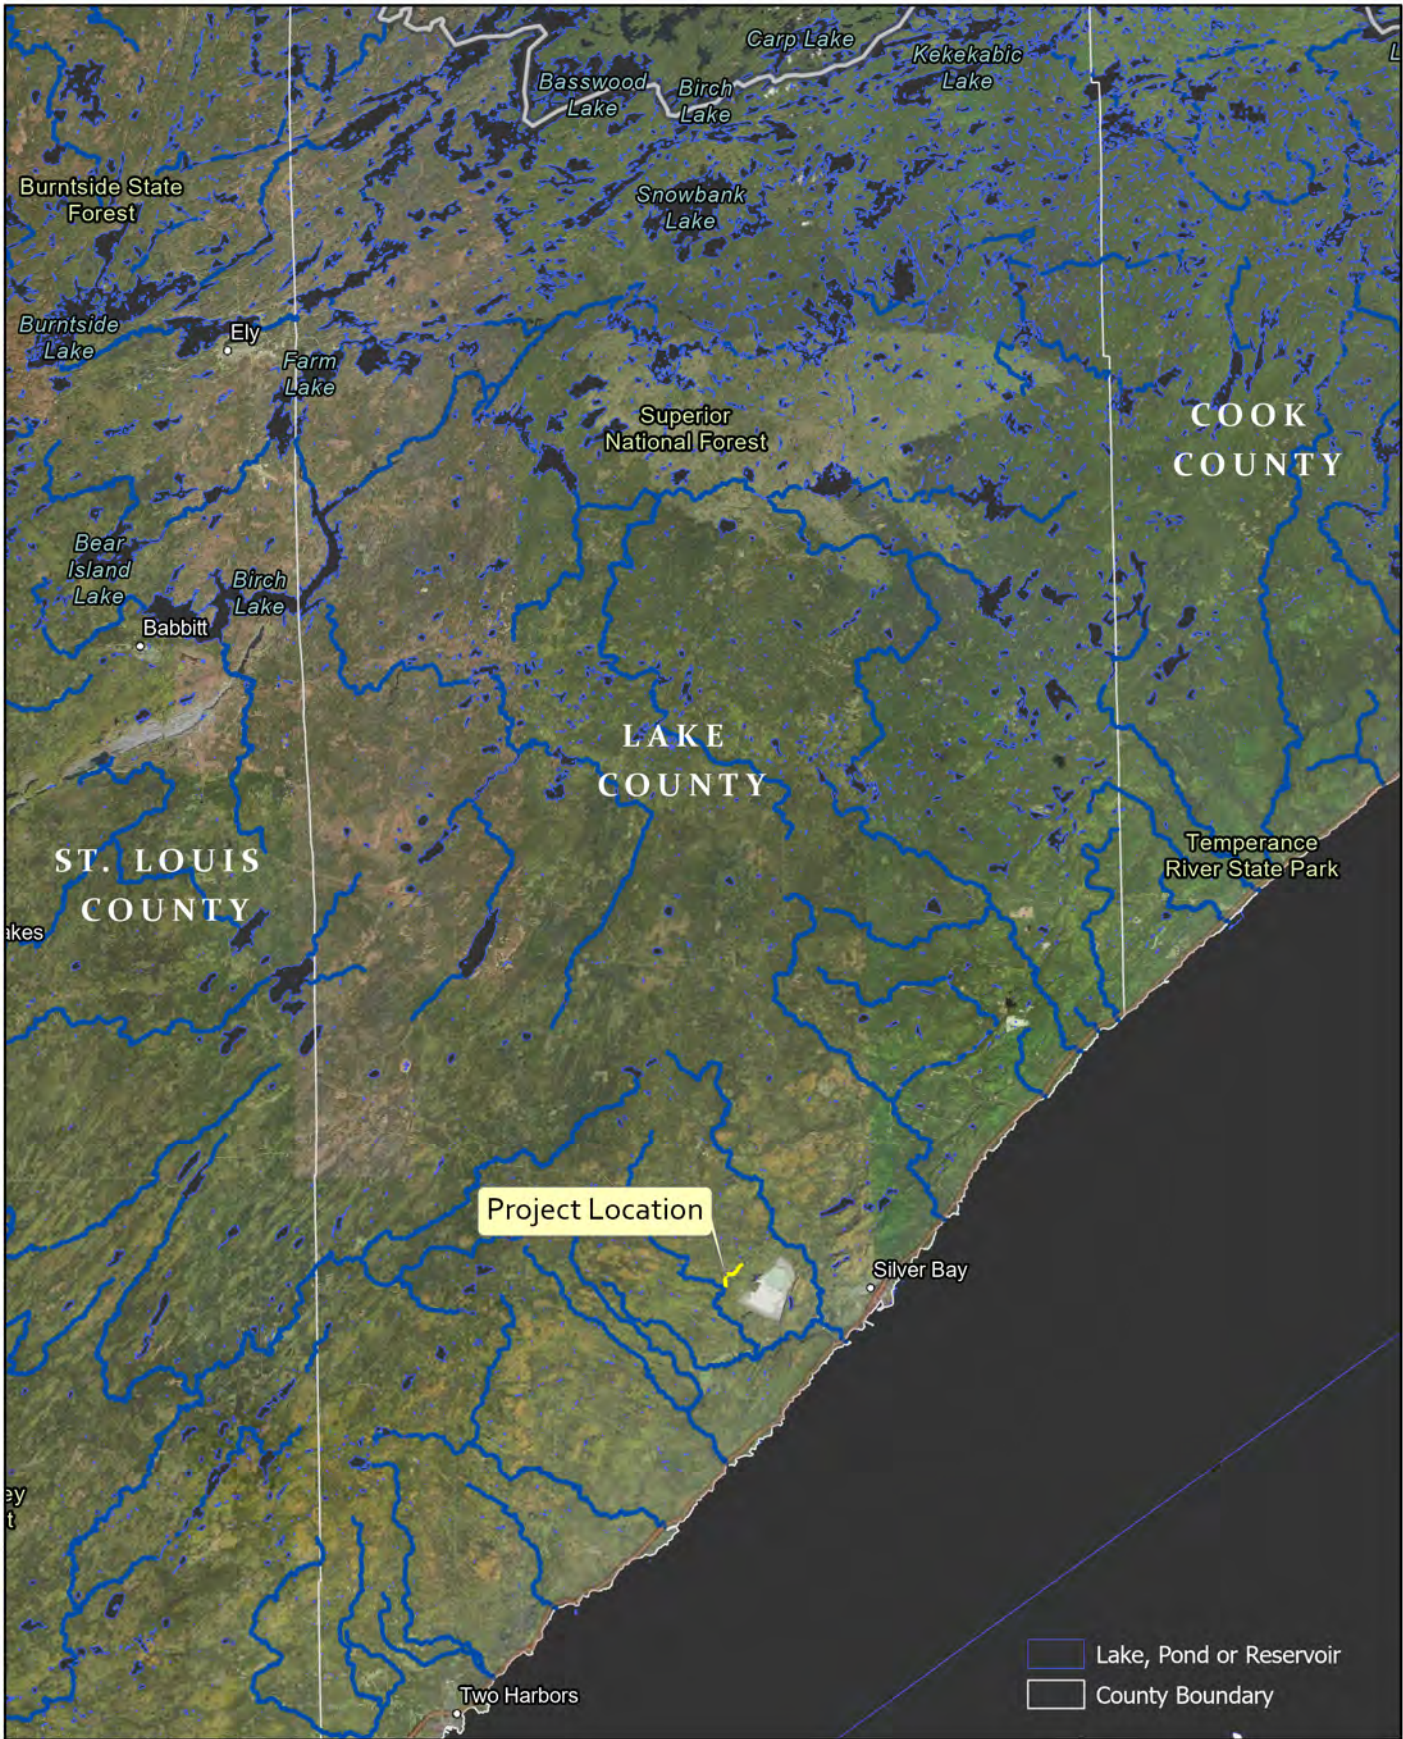

Figure 1, Project Location

Figure 1
 County Map
 Northshore Mining Company
 Big and Little 39 Mitigation
 Lake County, MN

Figure 2, USGS Map of Project Boundaries

Figure 2
 USGS Quadrangle Map
 Northshore Mining Company
 Big and Little 39 Mitigation
 Lake County, MN

Figure 3, 1939 Historical Photograph

--- Project Location
 --- 1939 Historical Channel

Figure 3
 1939 Historical Photograph
 Northshore Mining Company
 Big and Little 39 Mitigation
 Lake County, MN