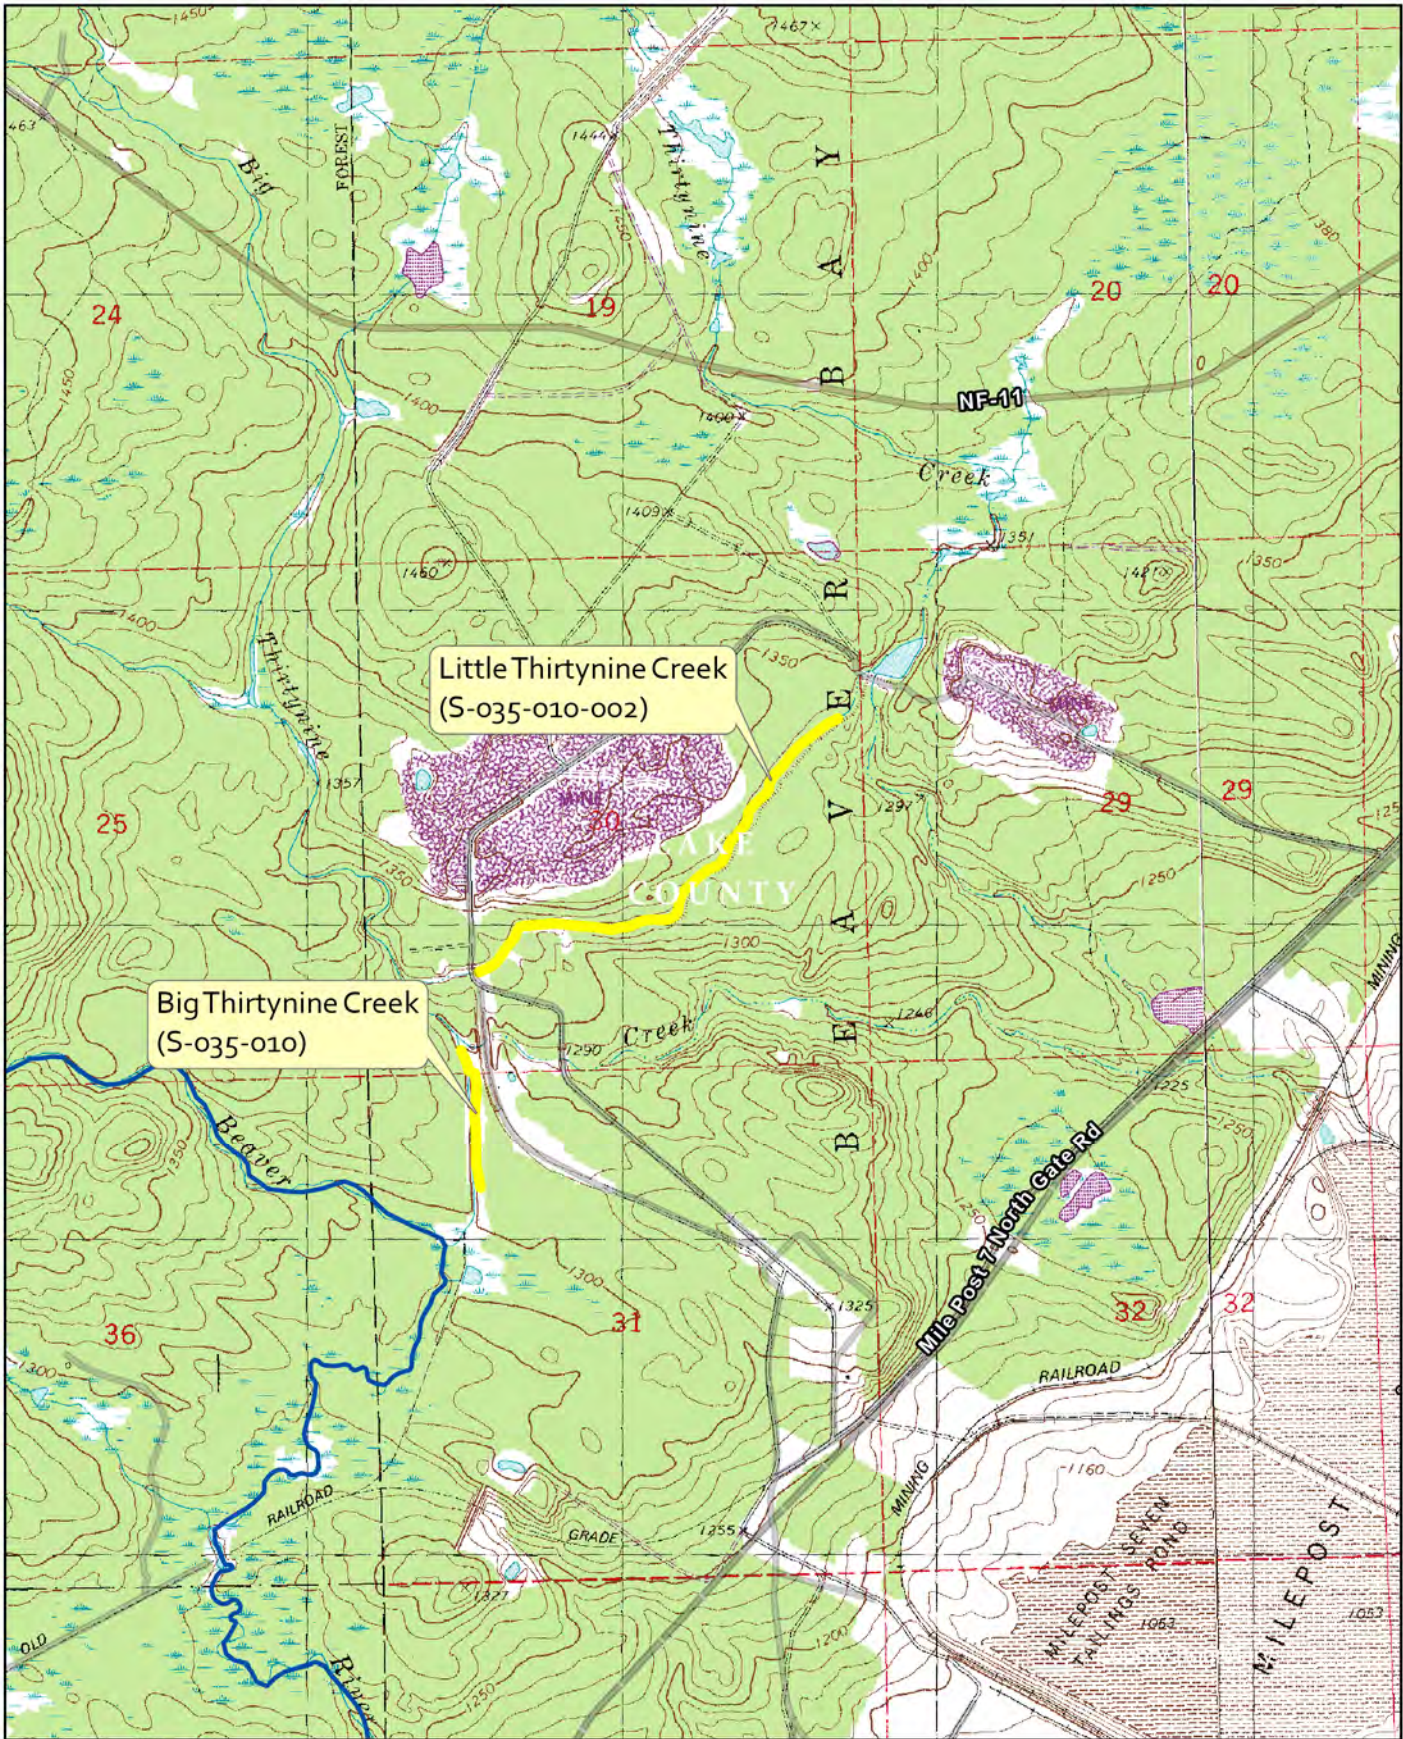

Figure 1, Project Location

Figure 1
 County Map
 Northshore Mining Company
 Big and Little 39 Mitigation
 Lake County, MN

Figure 2, USGS Map of Project Boundaries

Figure 2
 USGS Quadrangle Map
 Northshore Mining Company
 Big and Little 39 Mitigation
 Lake County, MN

Figure 3, 1939 Historical Photograph

--- Project Location
 --- 1939 Historical Channel

Figure 3
 1939 Historical Photograph
 Northshore Mining Company
 Big and Little 39 Mitigation
 Lake County, MN