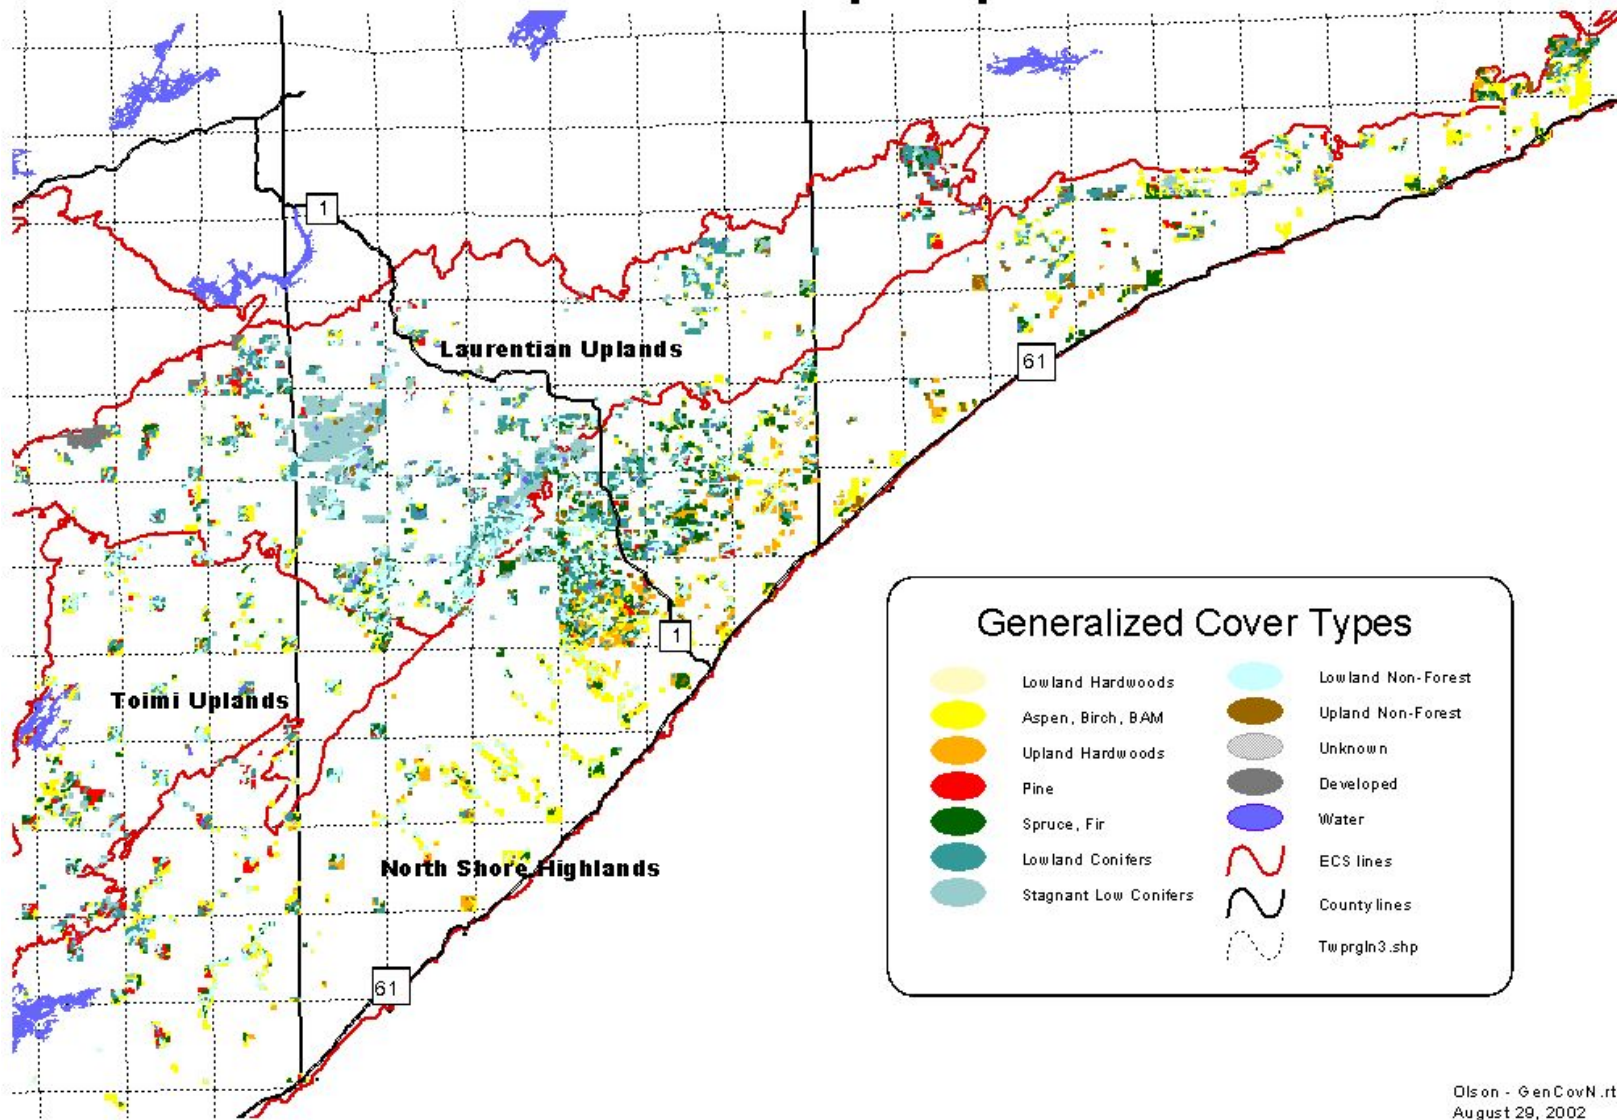

DNR administered lands by Generalized Cover Types North Shore Group - Map1

Ols on - GenCovS.rtl
August 29, 2002

DNR administered lands by Generalized Cover Types North Shore Group - Map 2

Ols on - GenCovN.rtl
August 29, 2002