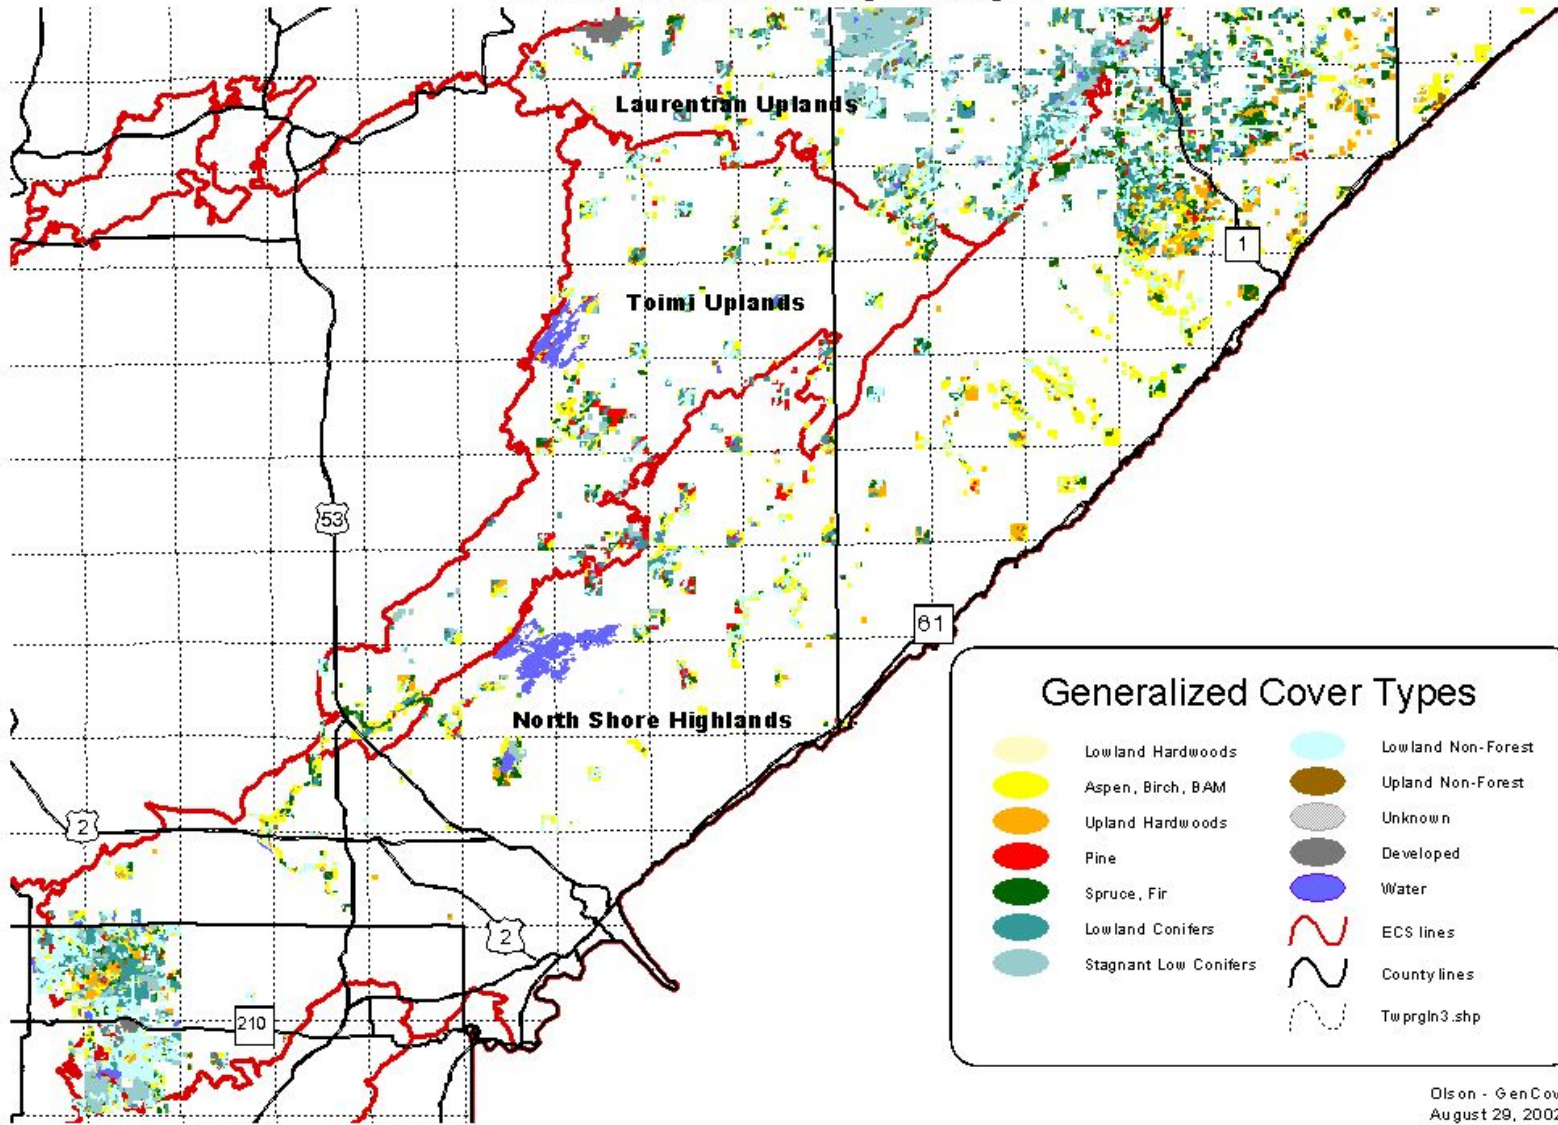

DNR administered lands by Generalized Cover Types North Shore Group - Map1

Ols on - GenCovS.rtl
August 29, 2002

DNR administered lands by Generalized Cover Types North Shore Group - Map 2

Ols on - GenCovN.rtl
August 29, 2002