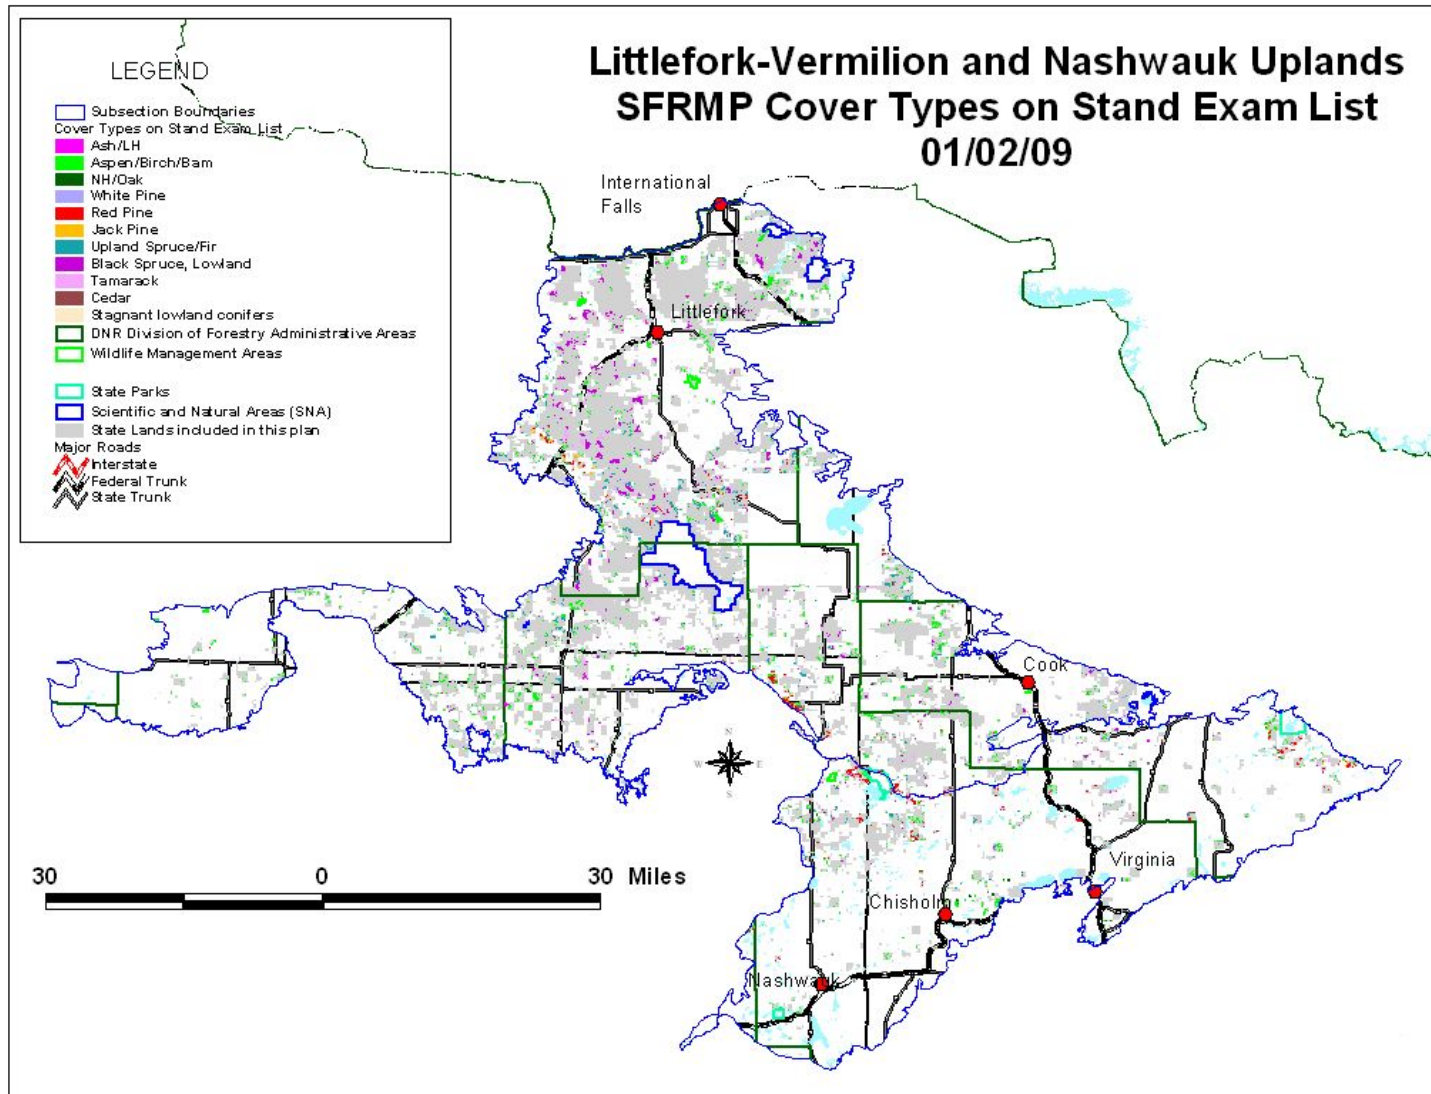

Map 7.2. Generalized Cover Types in the Littlefork-Vermilion and Nashwauk Uplands Subsections

Map 7.3. Generalized Cover types in the St. Louis Moraines and Tamarack Lowlands Subsections

Map 7.4: Old Growth, EILC, and ERF Stands in the St. Louis Moraines and Tamarack Lowlands Subsections

Map 7.5. Old Growth, EILC, and ERF Stands in the Littlefork-Vermilion and Nashwauk Uplands Subsections

Map 7.6: Designated Patches in the Littlefork-Vermilion Uplands and Nashwauk Uplands Subsections

Map 7.7: Designated Patches in the St. Louis Moraines and Tamarack Lowlands Subsections