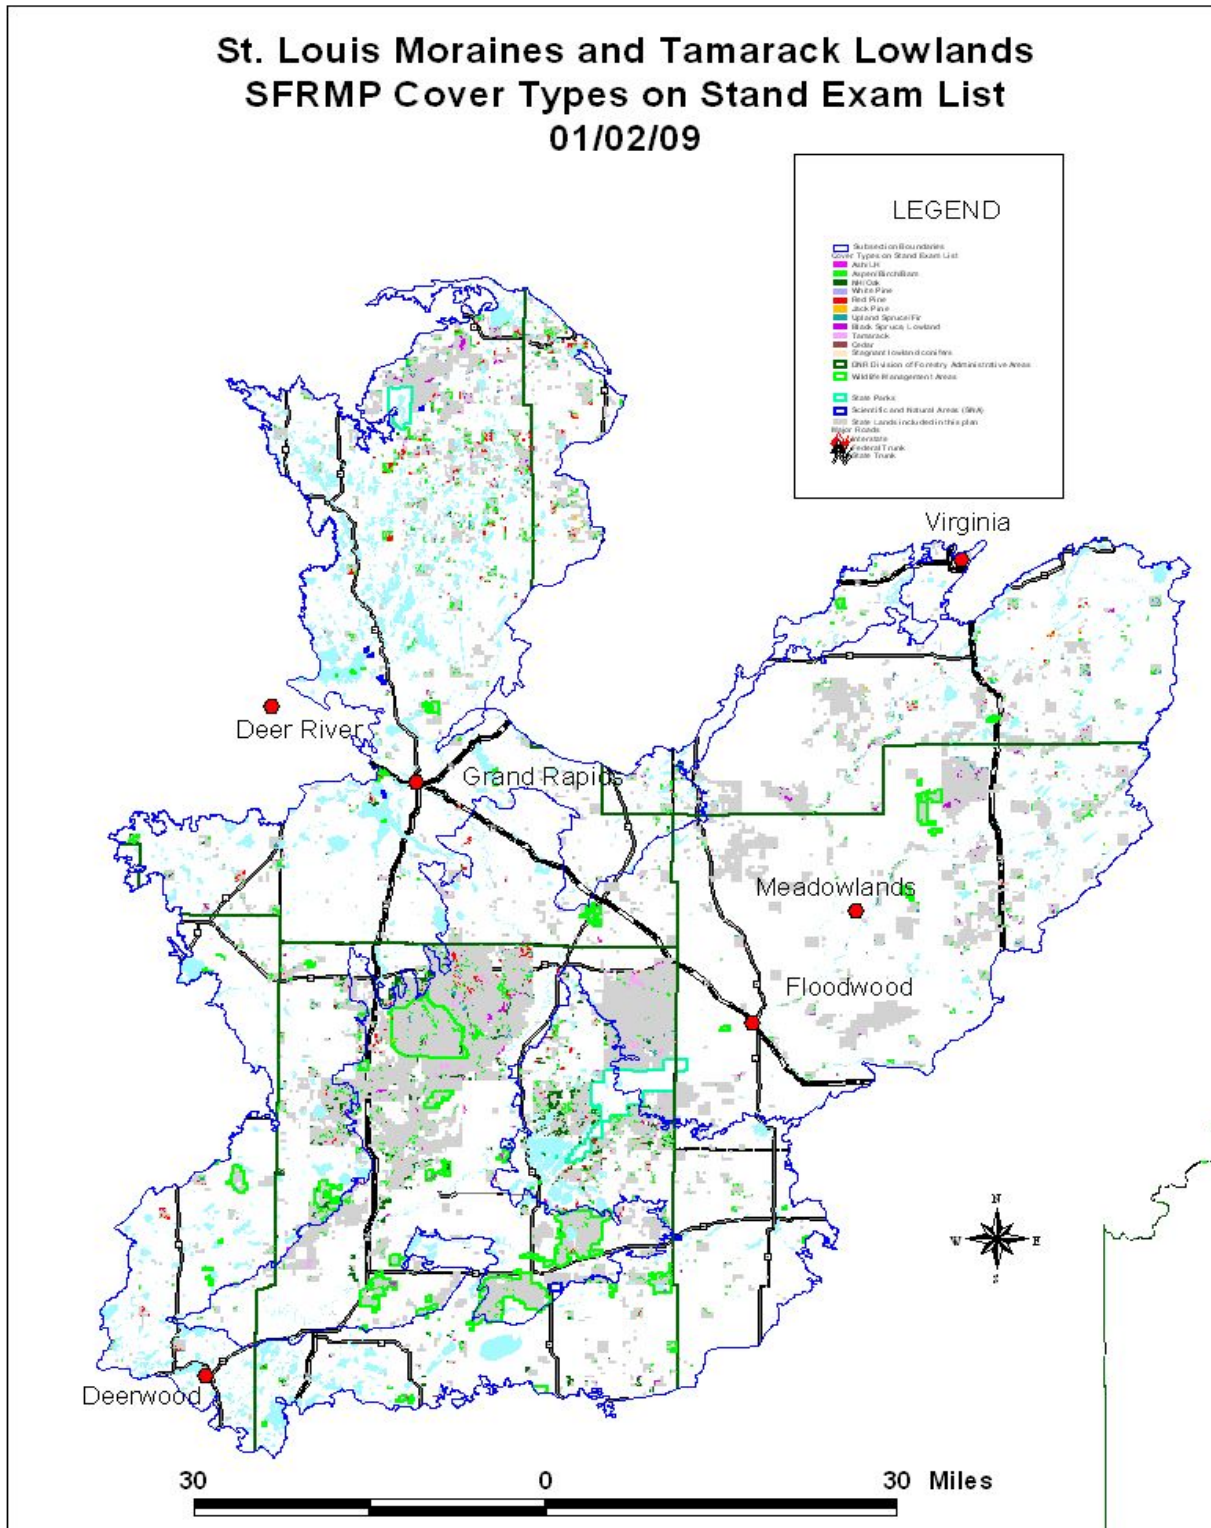

Map 7.2. Generalized Cover Types in the Littlefork-Vermilion and Nashwauk Uplands Subsections

Map 7.3. Generalized Cover types in the St. Louis Moraines and Tamarack Lowlands Subsections

Map 7.4: Old Growth, EILC, and ERF Stands in the St. Louis Moraines and Tamarack Lowlands Subsections

Map 7.5. Old Growth, EILC, and ERF Stands in the Littlefork-Vermilion and Nashwauk Uplands Subsections

Map 7.6: Designated Patches in the Littlefork-Vermilion Uplands and Nashwauk Uplands Subsections

Map 7.7: Designated Patches in the St. Louis Moraines and Tamarack Lowlands Subsections