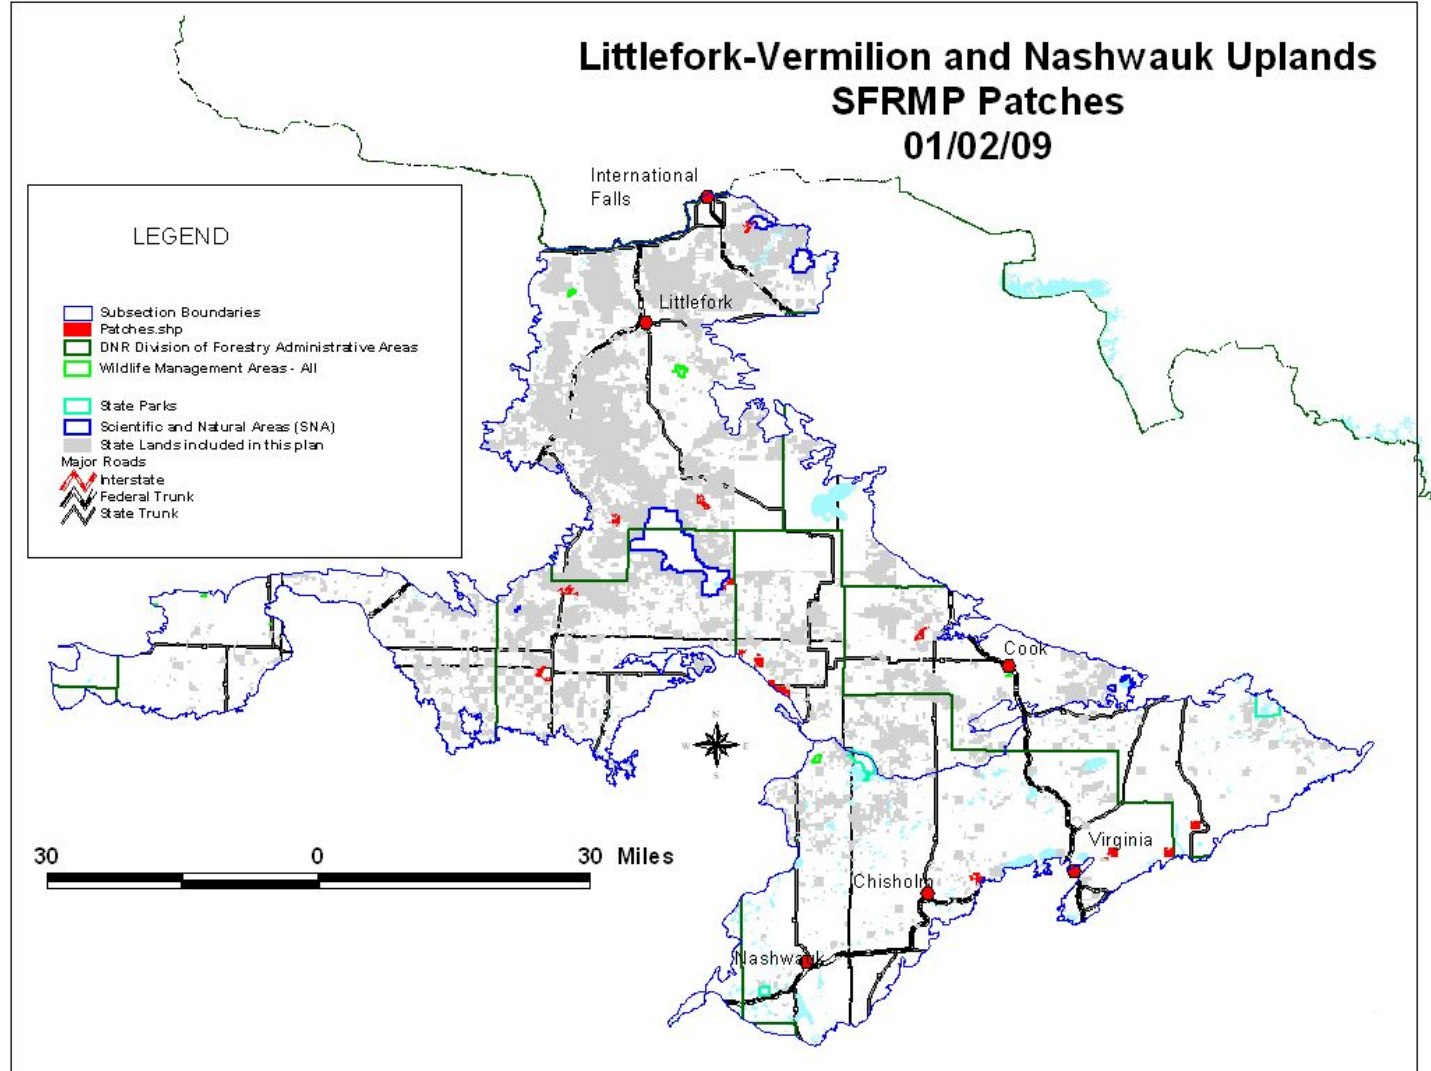

Map 7.2. Generalized Cover Types in the Littlefork-Vermilion and Nashwauk Uplands Subsections

Map 7.3. Generalized Cover types in the St. Louis Moraines and Tamarack Lowlands Subsections

Map 7.4: Old Growth, EILC, and ERF Stands in the St. Louis Moraines and Tamarack Lowlands Subsections

Map 7.5. Old Growth, EILC, and ERF Stands in the Littlefork-Vermilion and Nashwauk Uplands Subsections

Map 7.6: Designated Patches in the Littlefork-Vermilion Uplands and Nashwauk Uplands Subsections

Map 7.7: Designated Patches in the St. Louis Moraines and Tamarack Lowlands Subsections