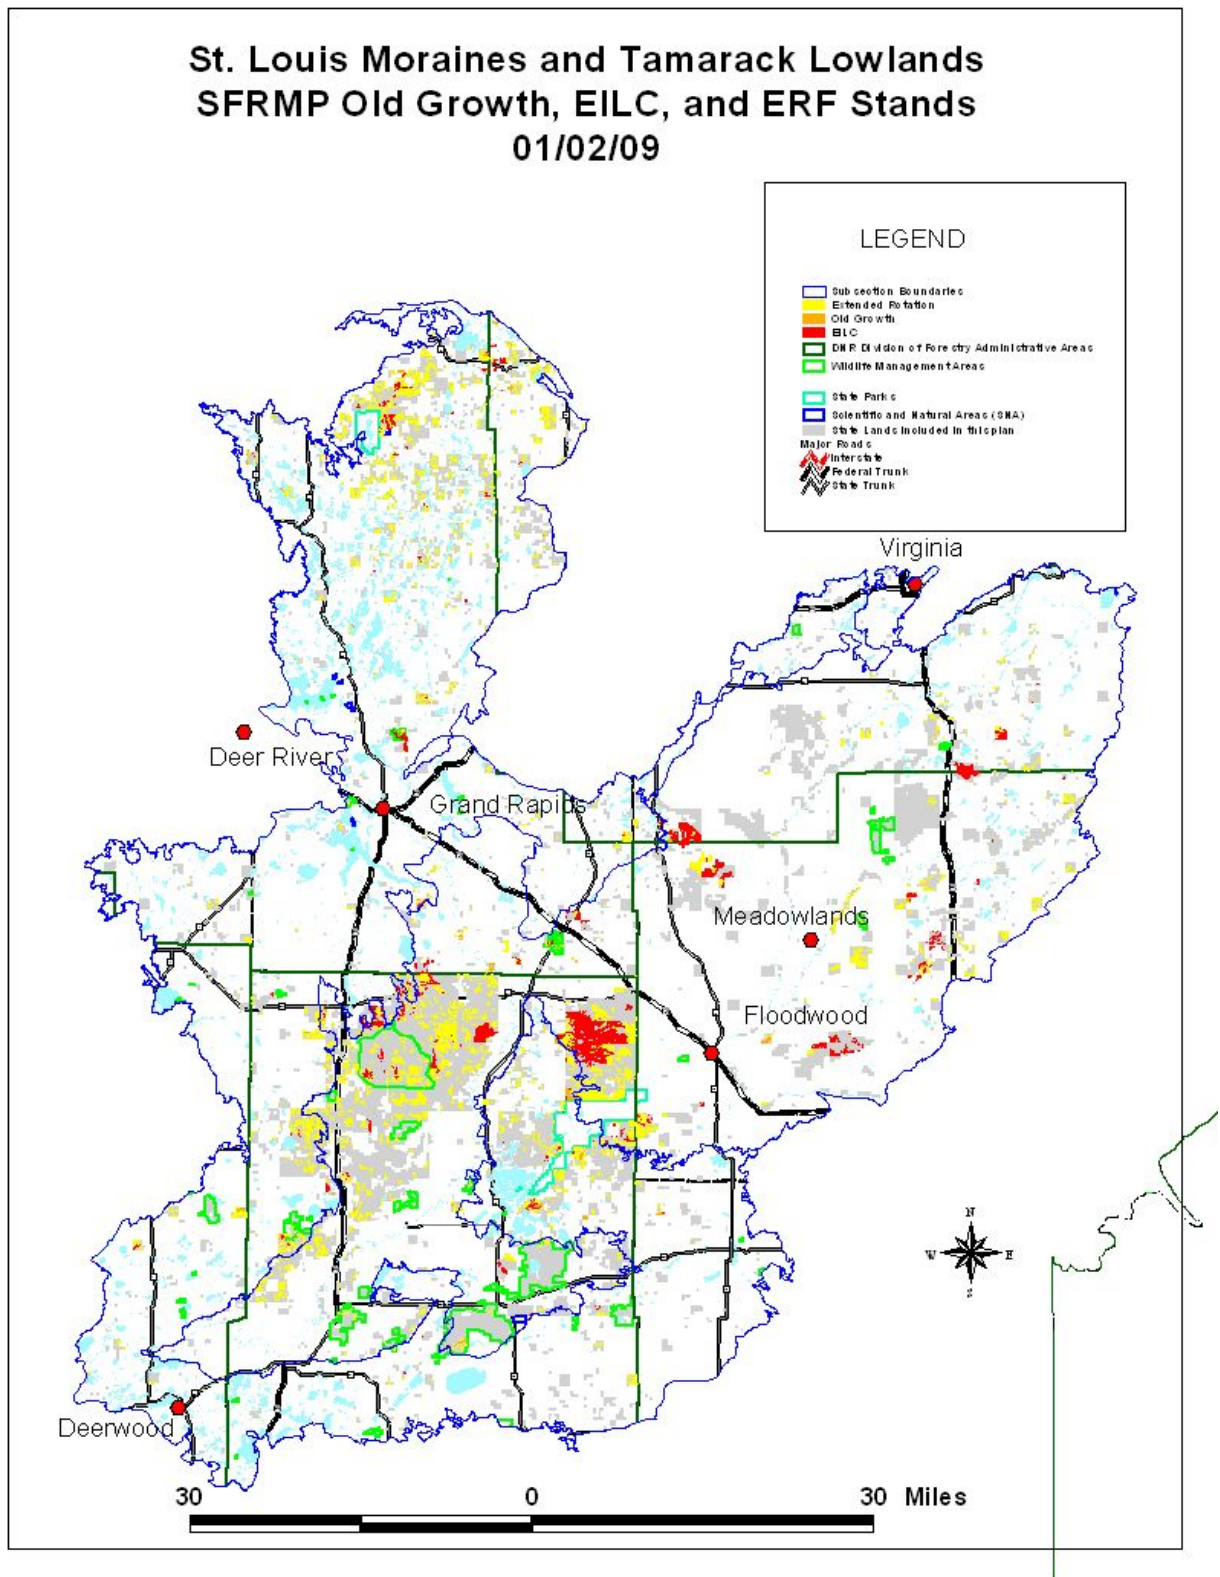

Map 7.2. Generalized Cover Types in the Littlefork-Vermilion and Nashwauk Uplands Subsections

Map 7.3. Generalized Cover types in the St. Louis Moraines and Tamarack Lowlands Subsections

Map 7.4: Old Growth, EILC, and ERF Stands in the St. Louis Moraines and Tamarack Lowlands Subsections

Map 7.5. Old Growth, EILC, and ERF Stands in the Littlefork-Vermilion and Nashwauk Uplands Subsections

Map 7.6: Designated Patches in the Littlefork-Vermilion Uplands and Nashwauk Uplands Subsections

Map 7.7: Designated Patches in the St. Louis Moraines and Tamarack Lowlands Subsections