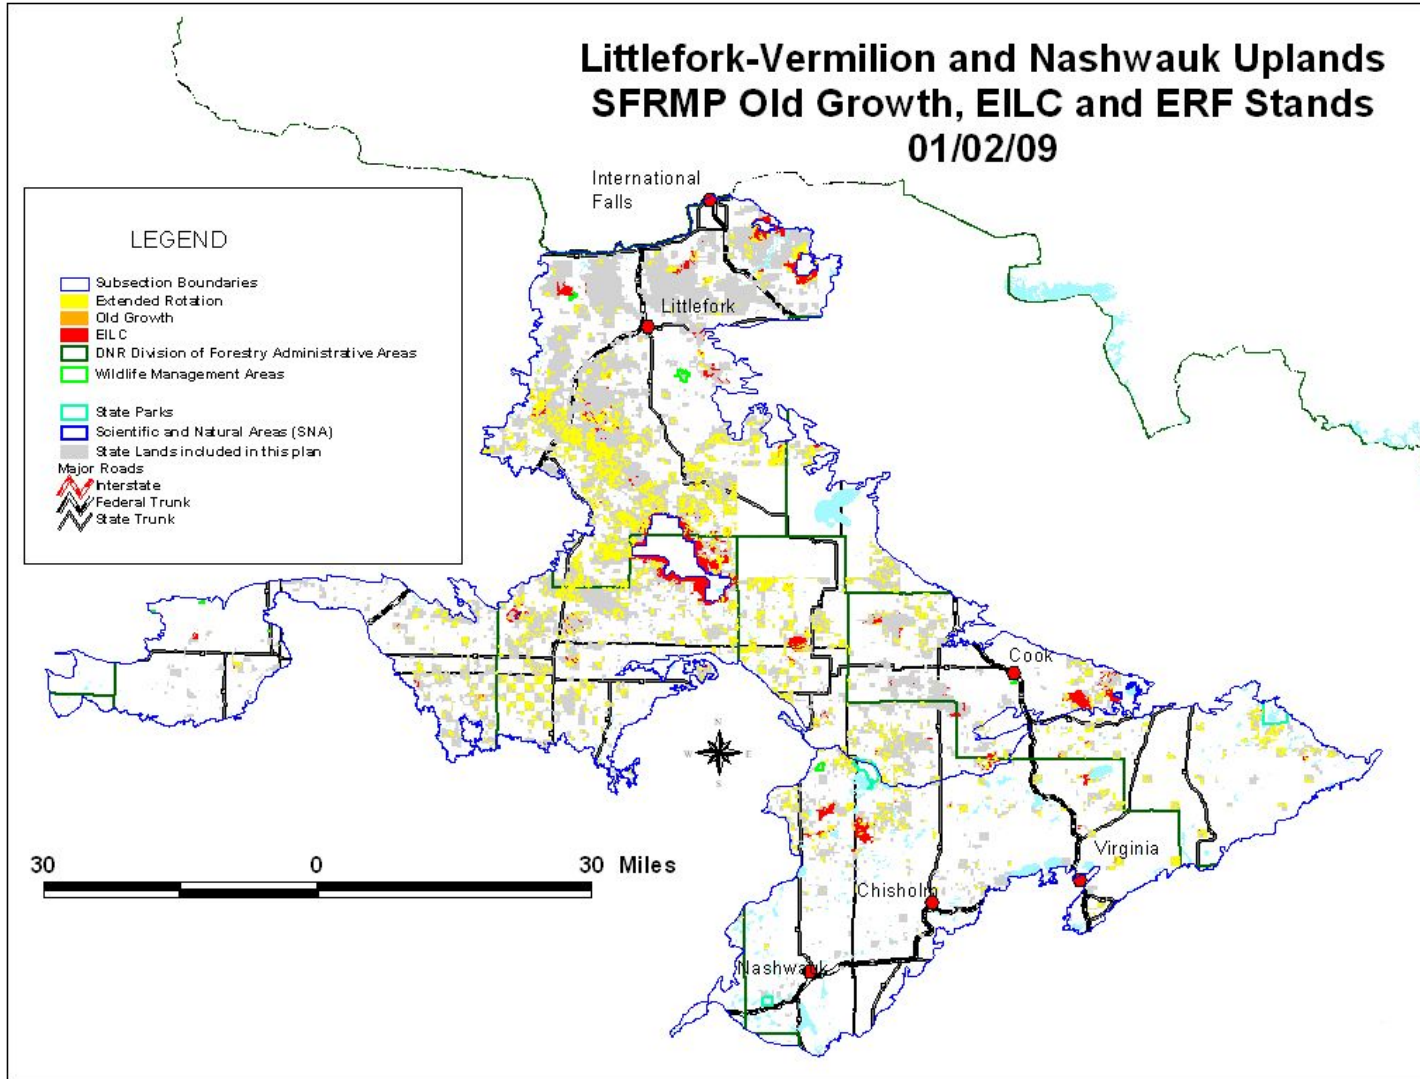

Map 7.2. Generalized Cover Types in the Littlefork-Vermilion and Nashwauk Uplands Subsections

Map 7.3. Generalized Cover types in the St. Louis Moraines and Tamarack Lowlands Subsections

Map 7.4: Old Growth, EILC, and ERF Stands in the St. Louis Moraines and Tamarack Lowlands Subsections

Map 7.5. Old Growth, EILC, and ERF Stands in the Littlefork-Vermilion and Nashwauk Uplands Subsections

Map 7.6: Designated Patches in the Littlefork-Vermilion Uplands and Nashwauk Uplands Subsections

Map 7.7: Designated Patches in the St. Louis Moraines and Tamarack Lowlands Subsections