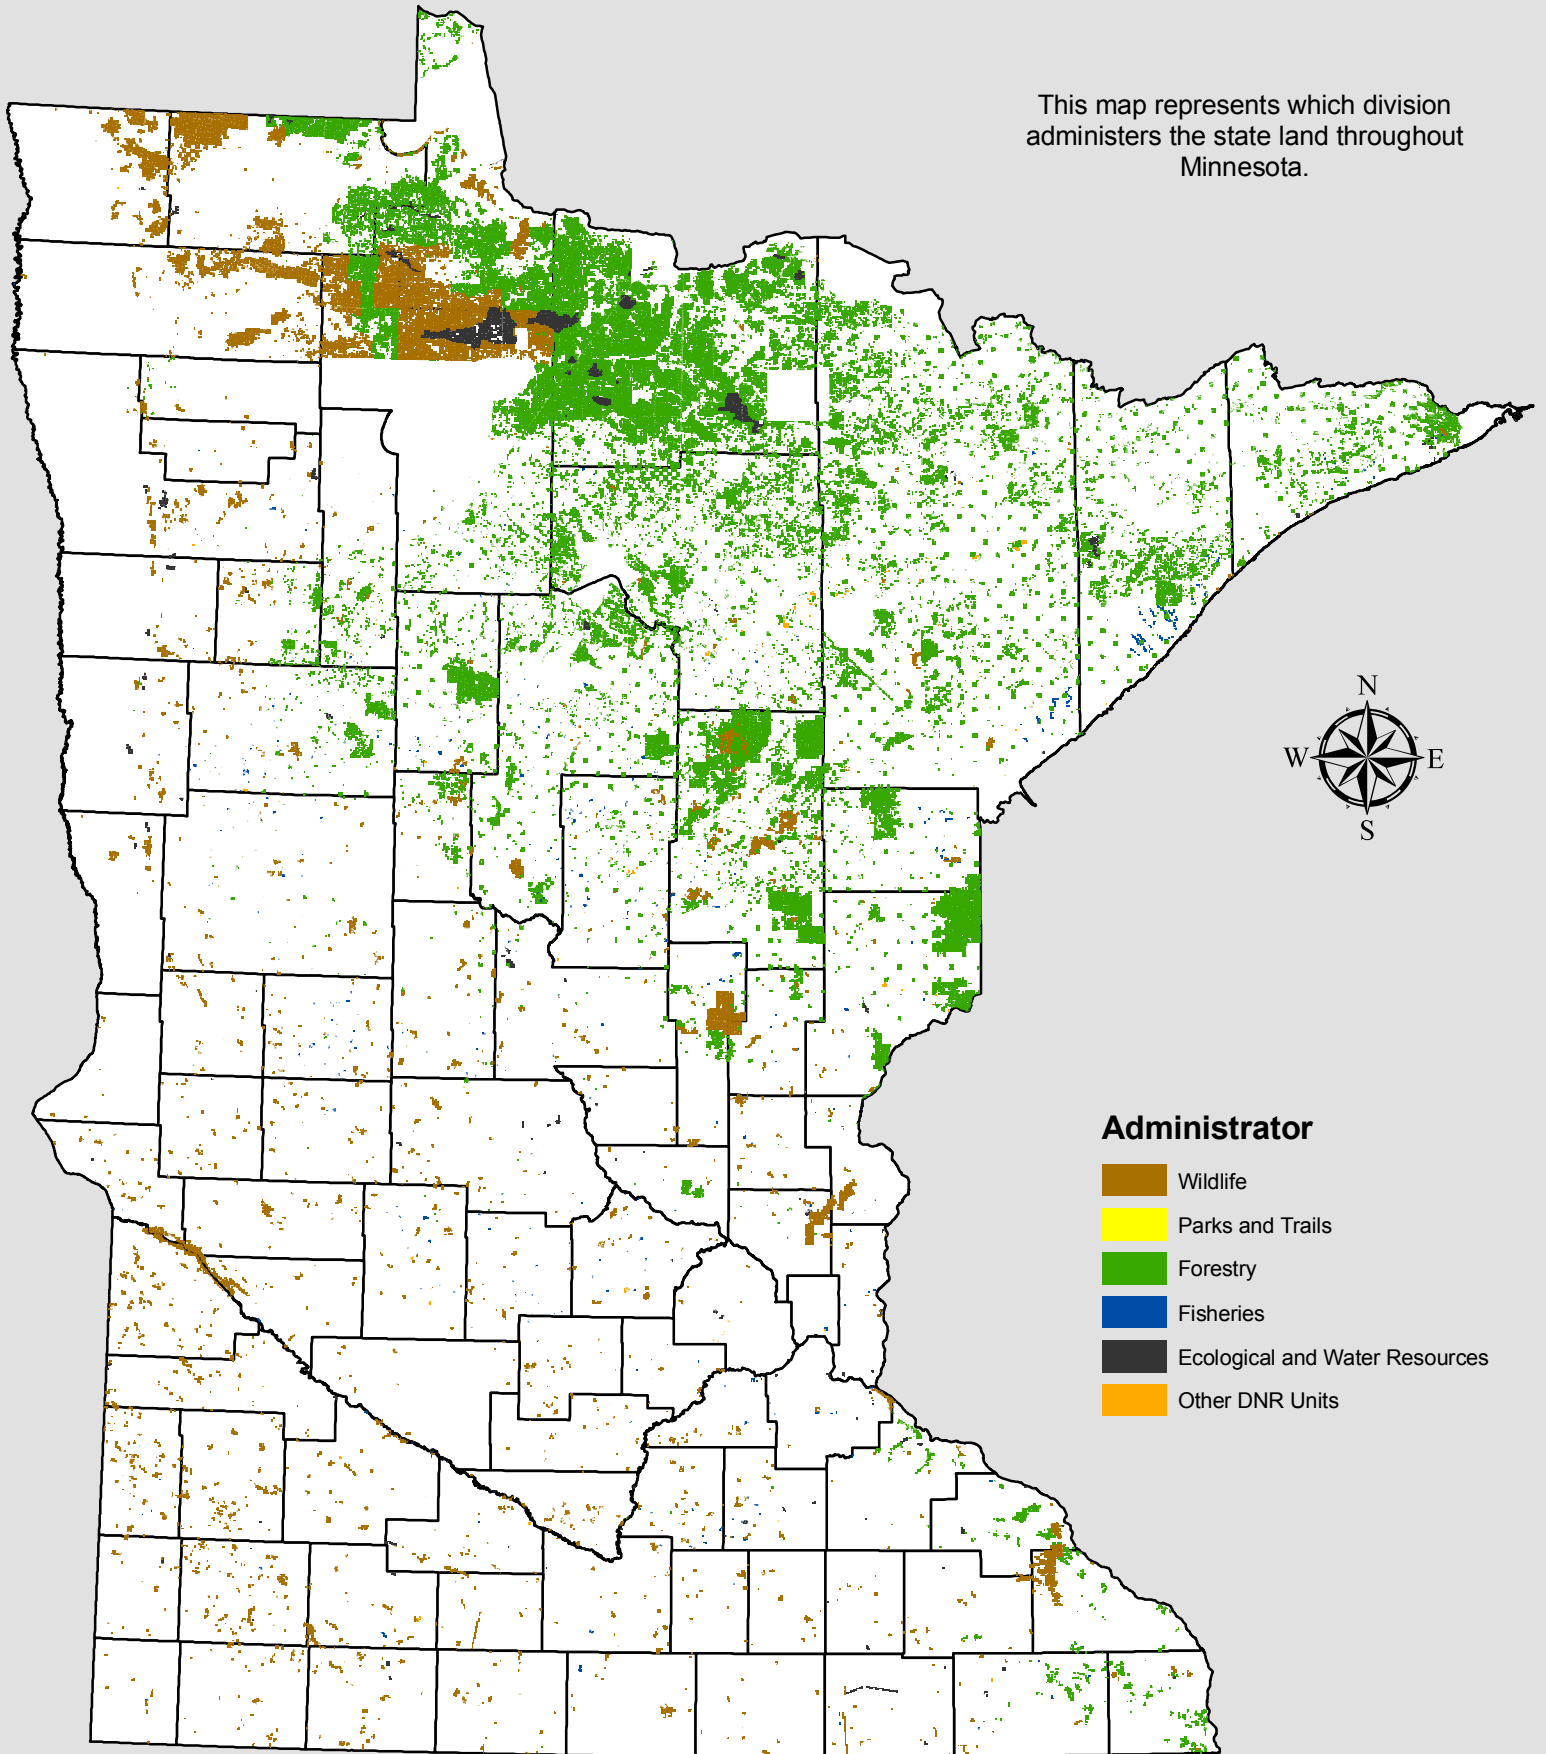

# DNR Managed Lands

This map represents which division administers the state land throughout Minnesota.

## Administrator

- Wildlife
- Parks and Trails
- Forestry
- Fisheries
- Ecological and Water Resources
- Other DNR Units

Created by  
Joel Perrington  
MN DNR Forest  
Resource Assessment  
Grand Rapids, MN