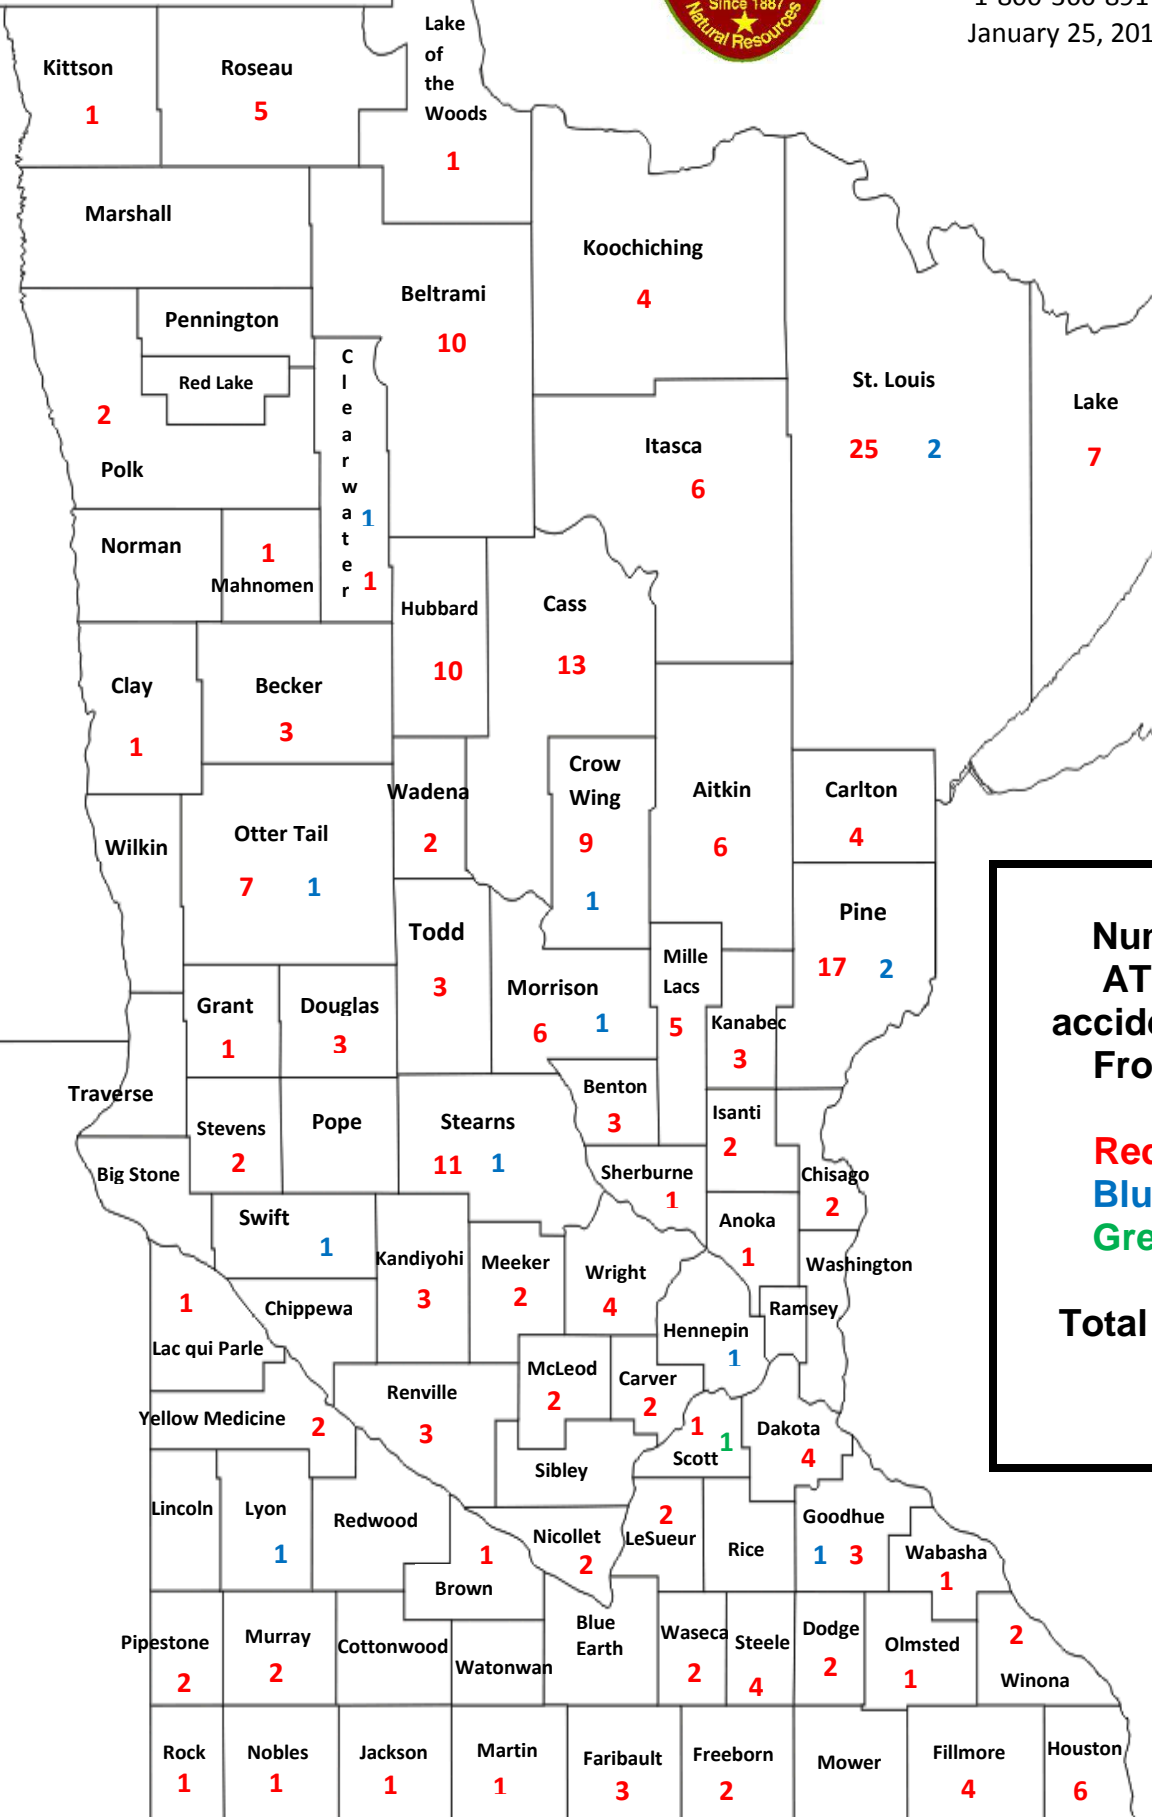

MN DNR Division of Enforcement
 Safety Training Section
 15011 Hwy 115
 Little Falls, MN 56345
 1-800-366-8917
 January 25, 2017

**Number of Fatal
 ATV/OHM/ORV
 accidents by County
 From 2003-2016**

Red = ATV 246
Blue = OHM 13
Green = ORV 1

Total all OHV Fatal

260