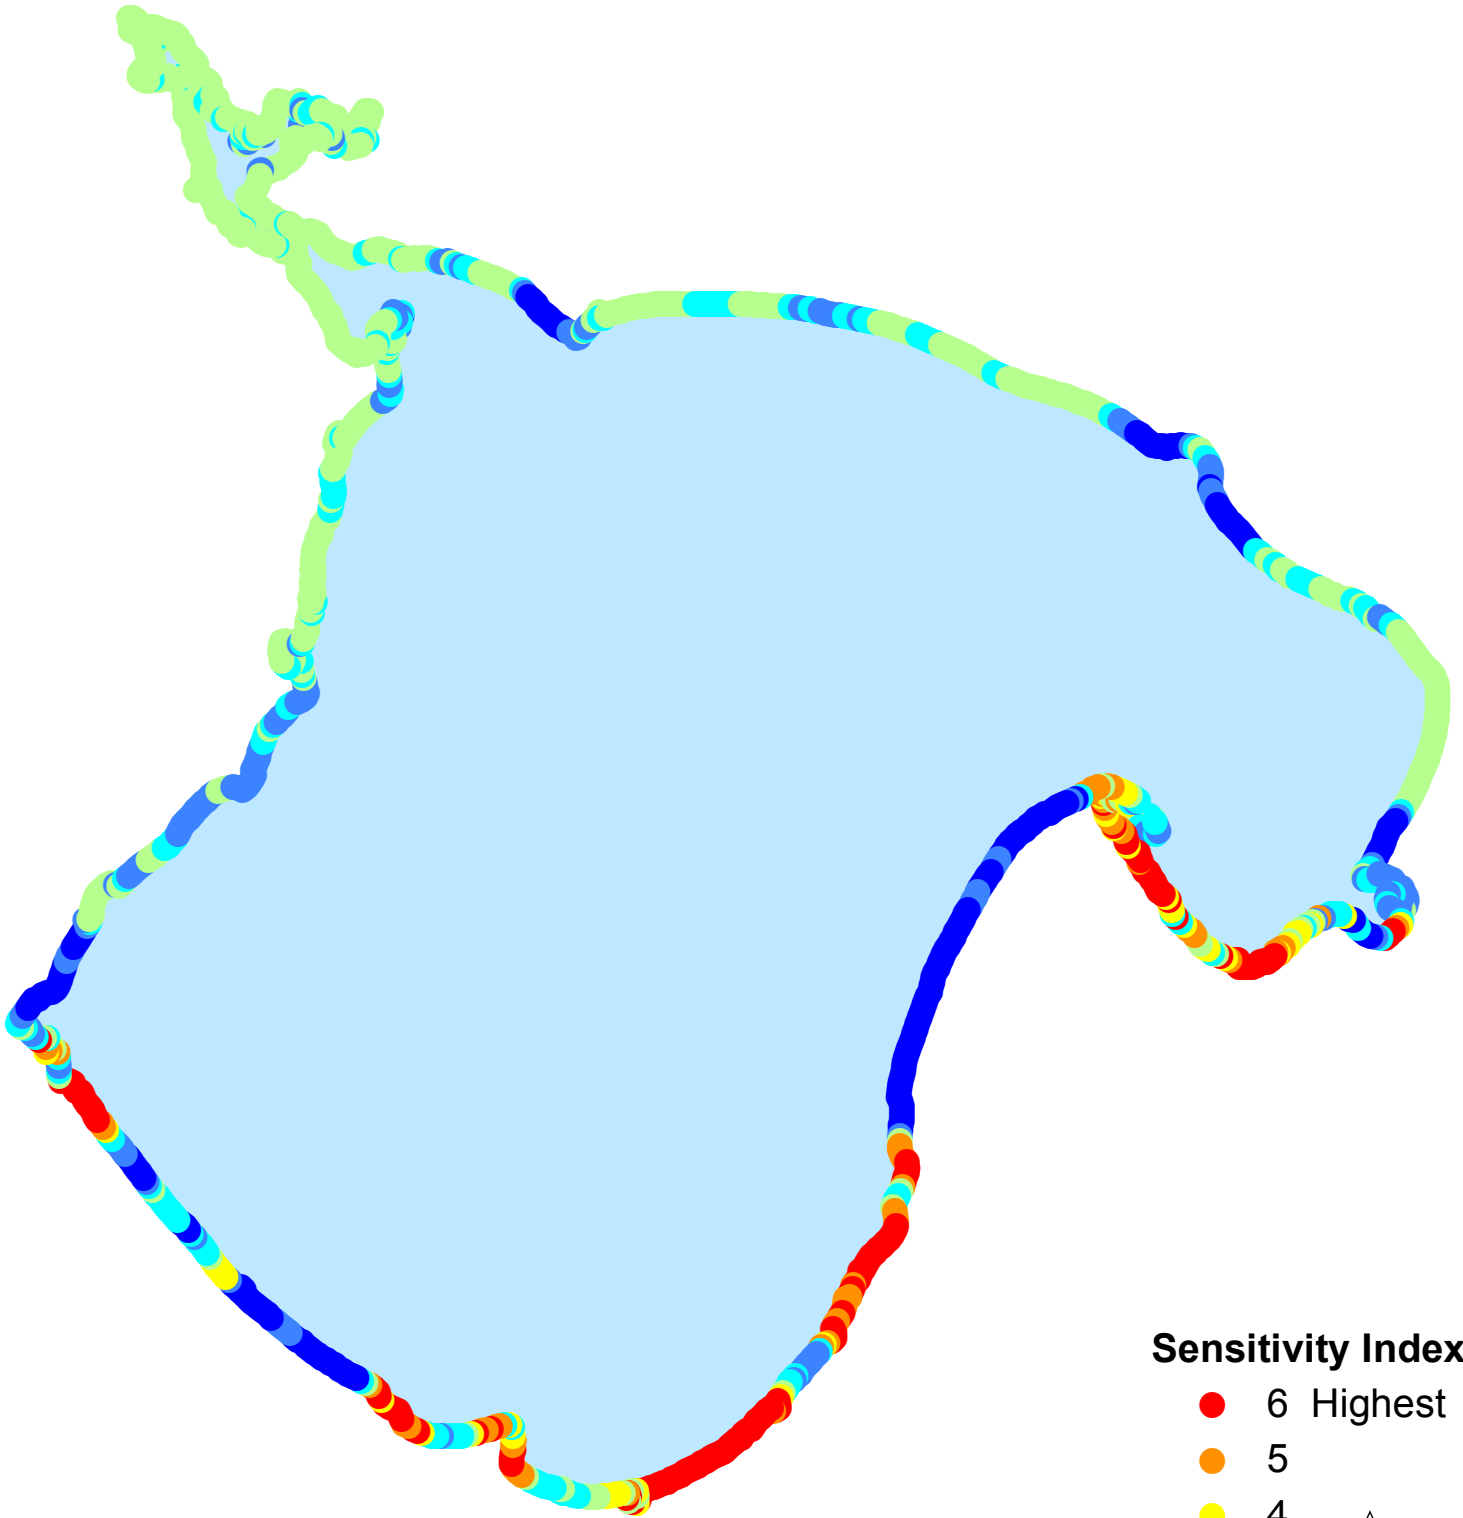

**Winnibigoshish Lake  
DOW 11-0147-00  
Cass County**

**Sensitivity Index**

- 6 Highest
  - 5
  - 4
  - 3
  - 2
  - 1
  - 0 High
- ↑

Created by:  
MN DNR  
2011

**Winnibigoshish Lake  
DOW 11-0147-00  
Cass County**

-  Sensitive Shoreland
-  Sensitive Lakeshore

Created by:  
MN DNR  
2011