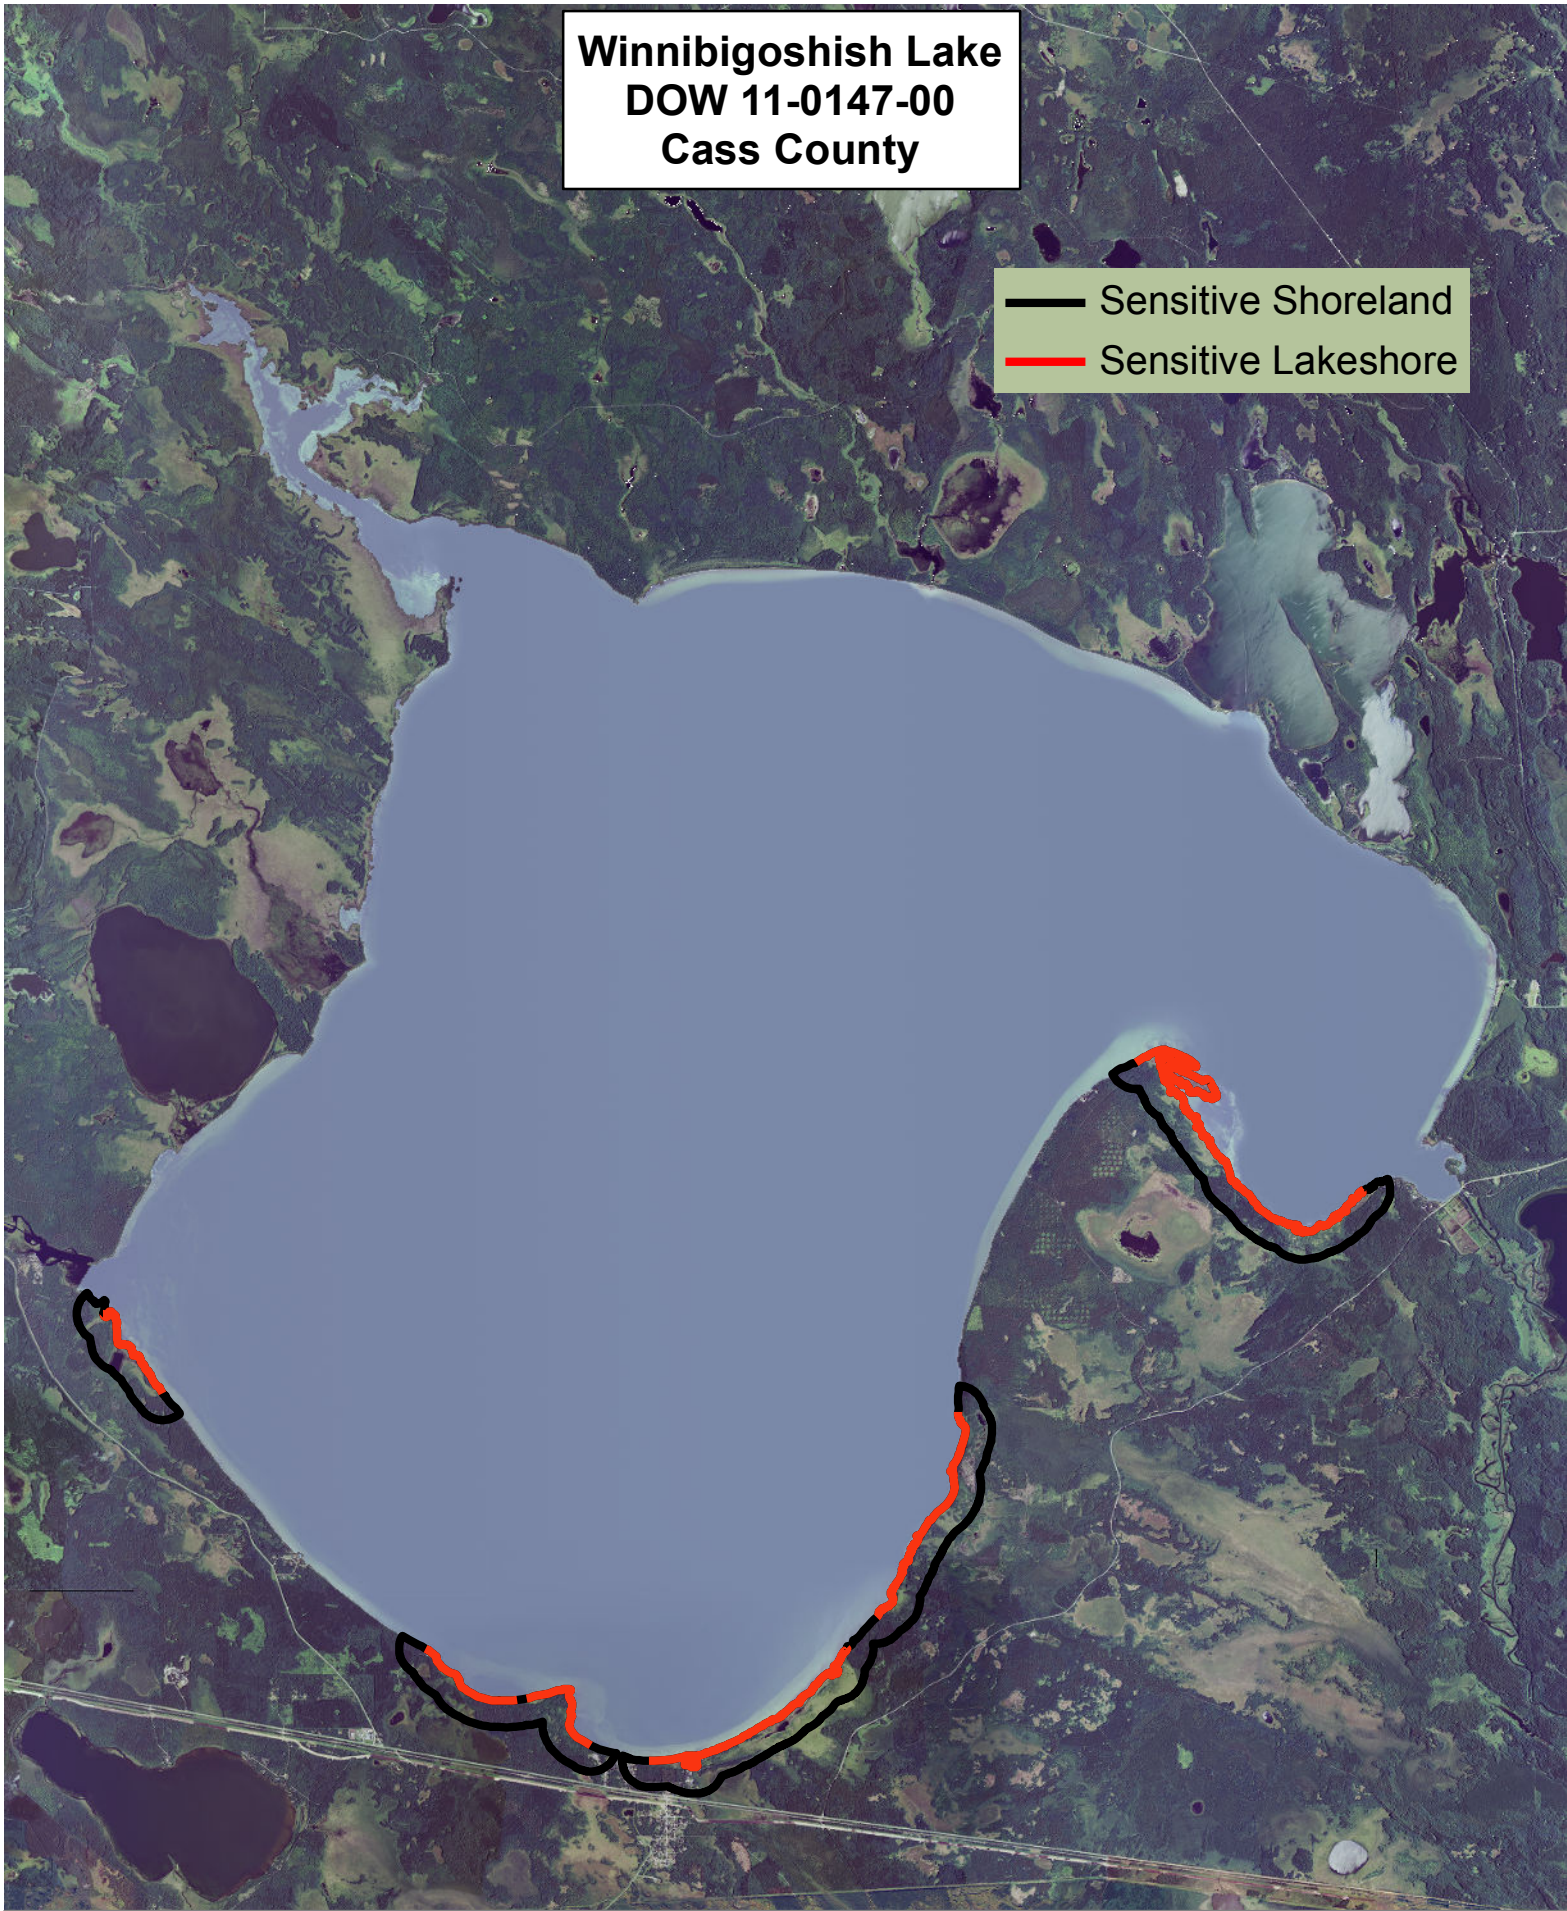

**Winnibigoshish Lake  
DOW 11-0147-00  
Cass County**

**Sensitivity Index**

- 6 Highest
  - 5
  - 4
  - 3
  - 2
  - 1
  - 0 High
- ↑

Created by:  
MN DNR  
2011

**Winnibigoshish Lake  
DOW 11-0147-00  
Cass County**

-  Sensitive Shoreland
-  Sensitive Lakeshore

Created by:  
MN DNR  
2011