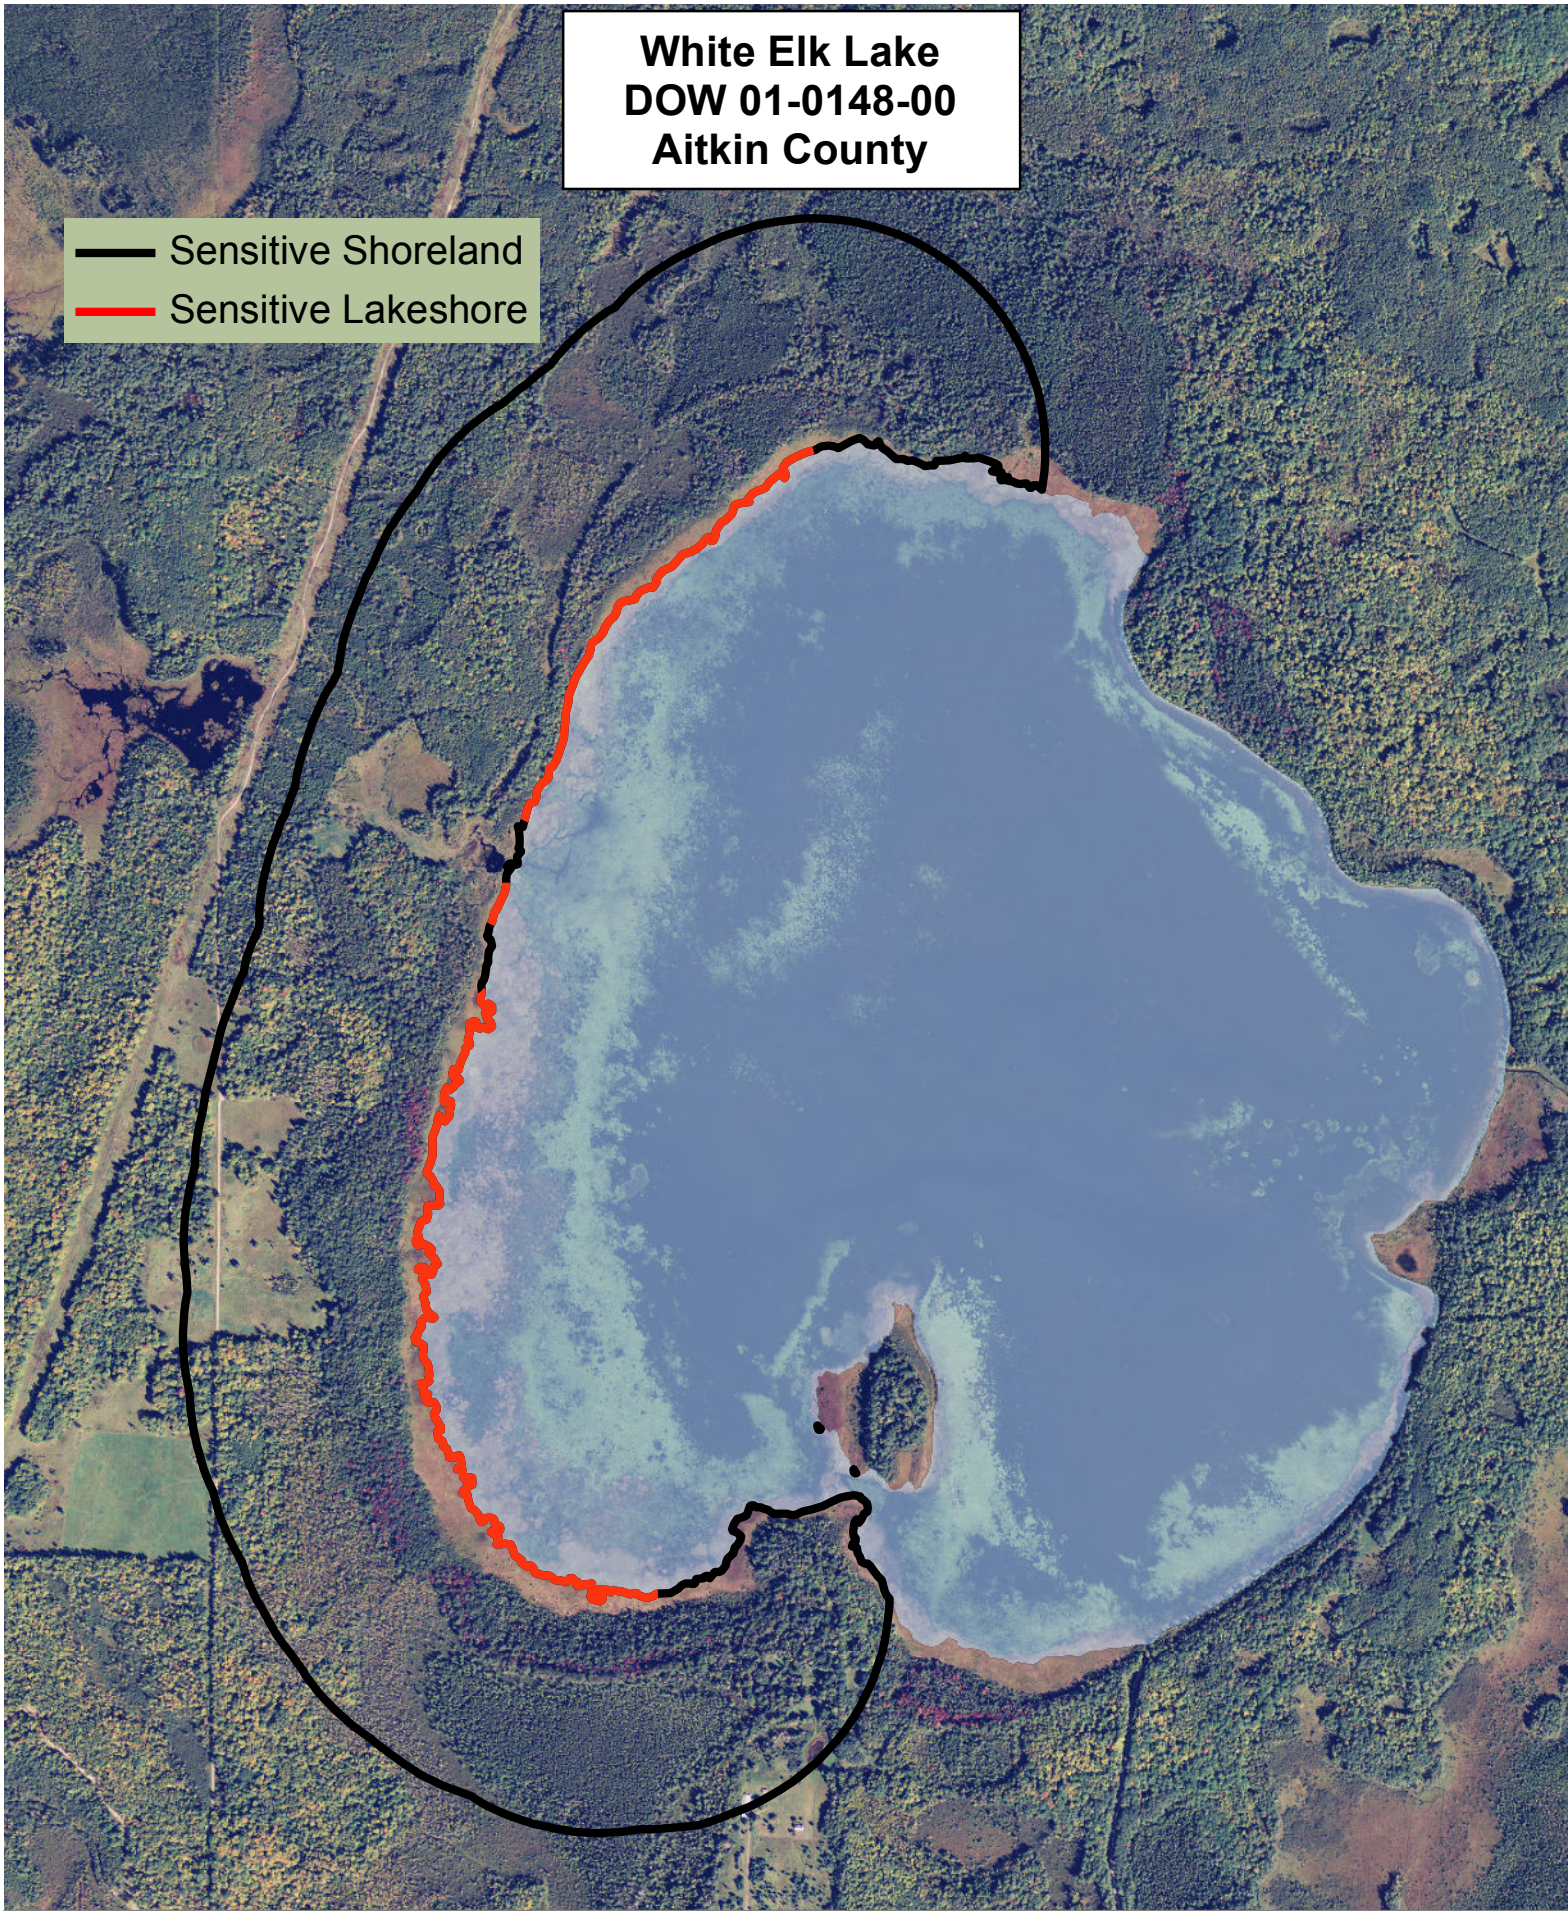

White Elk Lake
DOW 01-0148-00
Aitkin County

**White Elk Lake
DOW 01-0148-00
Aitkin County**

- Sensitive Shoreland
- Sensitive Lakeshore

0 250 500 750 1,000 Meters

Created by:
MN DNR
2011